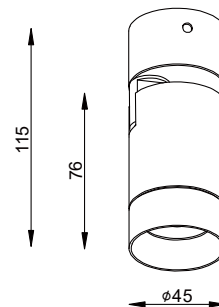

Control Type on request

Luminaire specifications

Model	Power	Lumen	CCT	BA.	Cutout	Light Source	Driver	IP	CRI
MHT9052	3W	161	2700K	4°	/	OSRAM 3535	KEGU	20	90
XD9052	3W	161	2700K	4°	/	OSRAM 3535	KEGU	20	90
KT9052	3W	161	2700K	4°	ø55	OSRAM 3535	KEGU	20	90

Frame finishing colour

Core Colours

Colour temperature range

Colour Rendering Index

Front Reflector color

Beam angle

MHT9052/XD9053/KT9052

XD9052