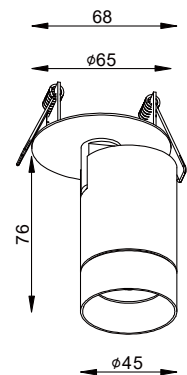

Control Type on request

Luminaire specifications

Model	Power	Lumen	CCT	BA.	Cutout	Light Source	Driver	IP	CRI
MHT9052	3W	161	2700K	4°	/	OSRAM 3535	KEGU	20	90
XD9052	3W	161	2700K	4°	/	OSRAM 3535	KEGU	20	90
KT9052	3W	161	2700K	4°	ø55	OSRAM 3535	KEGU	20	90

Frame finishing colour

Core Colours

Colour temperature range

Colour Rendering Index

Front Reflector color

Beam angle

MHT9052/XD9053/KT9052

KT9052