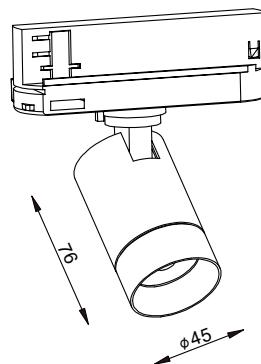

Control Type on request

Luminaire specifications

Model	Power	Lumen	CCT	BA.	Cutout	Light Source	Driver	IP	CRI
MHT9052	3W	161	2700K	4°	/	OSRAM 3535	KEGU	20	90
XD9052	3W	161	2700K	4°	/	OSRAM 3535	KEGU	20	90
KT9052	3W	161	2700K	4°	ø55	OSRAM 3535	KEGU	20	90

Frame finishing colour

Core Colours

Colour temperature range

Colour Rendering Index

Front Reflector color

Beam angle

MHT9052/XD9053/KT9052

MHT9052