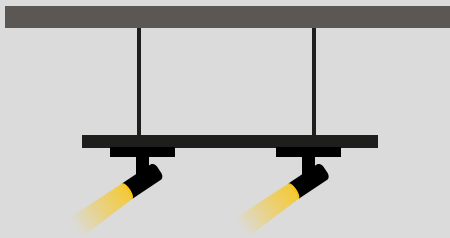

LED spotlight

3 degree to spotlight the essential

**Launch a series of 4 ° extremely narrow beam angles to
return to the essence of light - guidance and focus.**

High Intensity, Long Throw

At the same wattage, the center beam intensity is more than double that of standard spotlights. Even in spaces with 3–5 m (10–16 ft) ceilings the beam maintains its intensity without fading or scattering.

Deep Anti-Glare, almost Zero Discomfort

Crisp Cut-Off, Precise Framing

The beam edge is sharply defined, with no distracting spill light.

other products

Series of products

MHT9052

XD9052

KT9053

Selection of multiple installation modes and application of various scenarios

Track light

Recessed Downlight

Surface Mounted Light

Track Light-Walker in space

Ceiling Light - The Elegant Solution for Slab Ceiling

Recessed Downlight – Sculptor of Walls

4° Extreme Narrow Beam

Light distribution

2700K CRI 90

MHT9052 3W		4°
h (m)	E0° (lx)	Φ (m)
1	12626	0.75
2	3156	1.45
3	1403	2.24
4	789.1	3.00
5	505	3.74

Light distribution