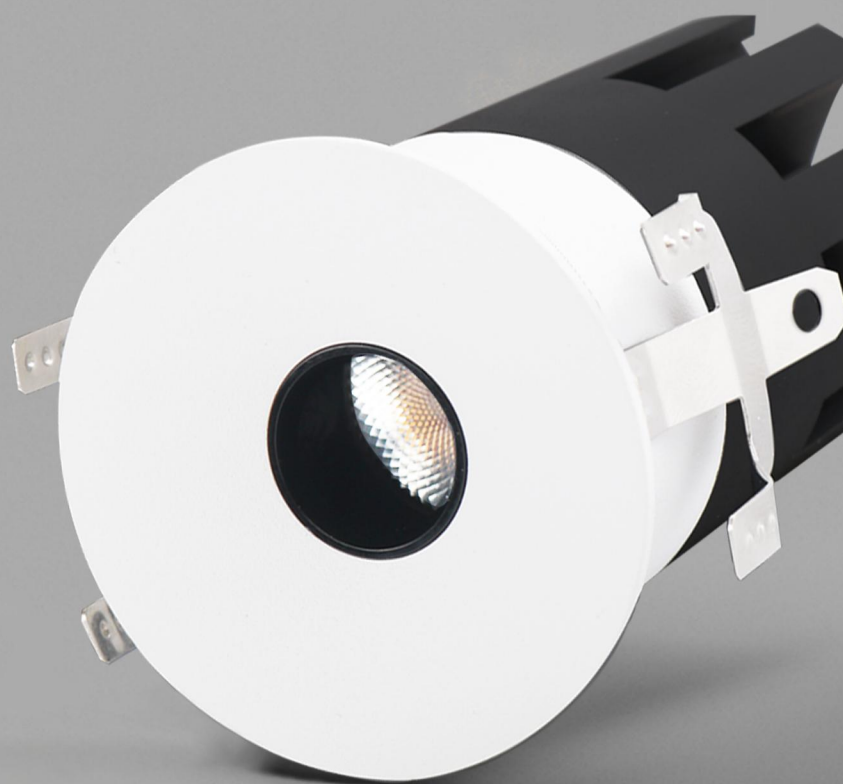

KT7433 cutout 45mm

KT7431 cutout 35mm

————— NERO —————

Deep Hidden Optics
UGR<16

Blade structure
heat dissipation

Small light-emitting with
wide light distribution

KT7433 Ø50mm 8W

Cutout 45mm

KT7431 Ø40mm 5W

Cutout 35mm

Small light-emitting
with wide light distribution

KETAI INDUSTRIES LIGHTING CO., LTD

Ketai Building, 4 Mashe New Street

Lishui, Nanhai, Post code 528244, Foshan Guangdong China

Tel: +86 757 8560 7707