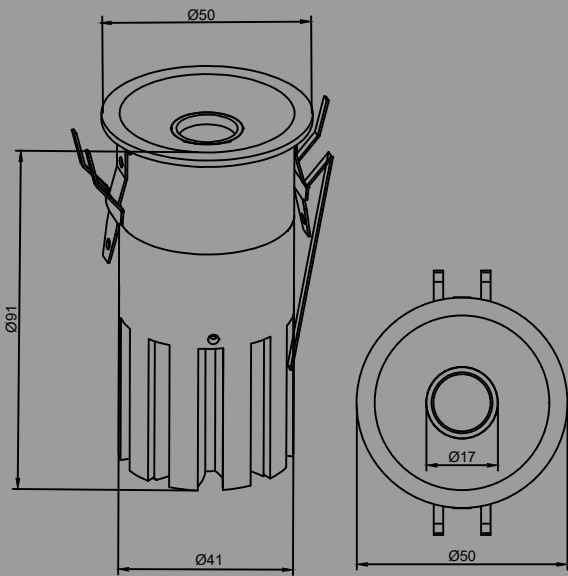

KT7433 cutout 45mm

KT7431 cutout 35mm

————— NERO —————

Deep Hidden Optics
UGR<16

Blade structure
heat dissipation

Small light-emitting with
wide light distribution

KT7433 Ø50mm 8W

Cutout 45mm

KT7431 Ø40mm 5W

Cutout 35mm

Small light-emitting
with wide light distribution

KETAI INDUSTRIES LIGHTING CO., LTD

Ketai Building, 4 Mashe New Street

Lishui, Nanhai, Post code 528244, Foshan Guangdong China

Tel: +86 757 8560 7707