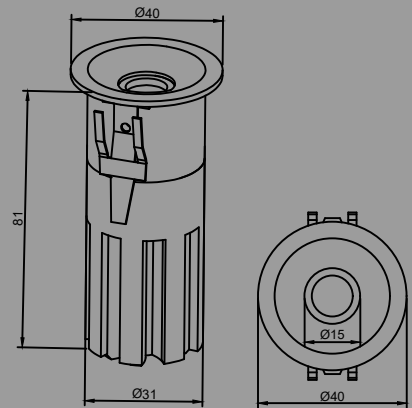

KT7433 cutout 45mm

KT7431 cutout 35mm

————— NERO —————

Deep Hidden Optics
UGR<16

Blade structure
heat dissipation

Small light-emitting with
wide light distribution

KT7433 Ø50mm 8W

Cutout 45mm

KT7431 Ø40mm 5W

Cutout 35mm

Small light-emitting
with wide light distribution

KETAI INDUSTRIES LIGHTING CO., LTD

Ketai Building, 4 Mashe New Street

Lishui, Nanhai, Post code 528244, Foshan Guangdong China

Tel: +86 757 8560 7707