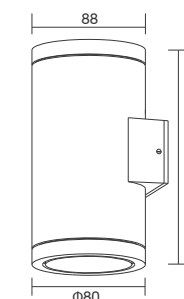

WL654

Black

Grey

White

Retrofit wall light

Bulb not included

Protection class IP 65
Cast aluminum, aluminum and safety glass
3 years' availability guarantee

Socket: GU10, MR16