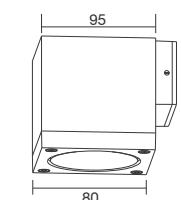

WL655

Black

Grey

White

Retrofit wall light

Bulb not included

Protection class IP 65
Cast aluminum, aluminum and safety glass
3 years' availability guarantee

Socket: GU10, MR16