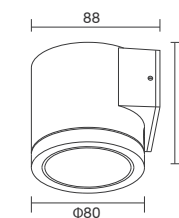

WL653

Black

Grey

White

Retrofit wall light

Bulb not included

Protection class IP 65
Cast aluminum, aluminum and safety glass
3 years' availability guarantee

Socket: GU10, MR16