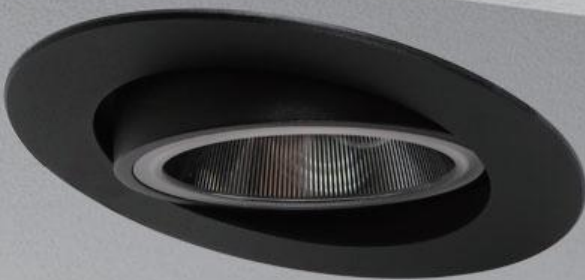

Less Series - Recessed Downlight

Light distribution

3000K CRI 90

KT7390		35°
h (m)	E0° (lx)	Φ (m)
1	3386	0.63
2	846.6	1.26
3	376.3	1.90
4	211.7	2.53
5	135.5	3.16

Control Type

Luminaire specifications Die-casting Aluminum

A01

KETAI[®]

LED DOWNLIGHT

Seeing light but not light, creating a sense of space

POWER
15W

LUMEN
1659LM

IP
20

KETAI[®]

KETAI[®]

— Detail Display —

Adjustable Lighting Angle

Flexible Projection
Meet different irradiation needs

Rust proof buckle

Lens Optics

Good focusing effect;
Light refracts light more evenly
and softly

KETAI[®]

35 ° Comfort Beam Angle Professional wall washing effect

Improve the overall brightness of the space,
Helps to create a sense of hierarchy in home space.

KETAI[®]

KETAI[®]

KETAI[®]

Deep hidden anti glare design