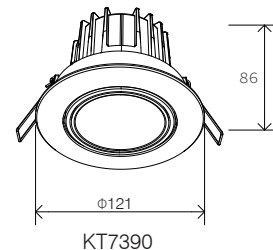

Less Series - Recessed Downlight

Light distribution

3000K CRI 90

KT7390		35°
h (m)	E0° (lx)	Φ (m)
1	3386	0.63
2	846.6	1.26
3	376.3	1.90
4	211.7	2.53
5	135.5	3.16

Control Type

Luminaire specifications Die-casting Aluminum

Mode	Power	Lumen	CCT	BA.	Light Source	Driver	IP	CRI
KT7390	15W	1659	3000K	35°	Bridgelux	AGT	20	90

Frame finishing colour

Core Colours

Colour temperature range

Colour Rendering Index

Beam angle

KT7390

Remark: ● Technical information may change, please refer to the datasheet.

A01

KETAI[®]

LED DOWNLIGHT

Seeing light but not light, creating a sense of space

POWER
15W

LUMEN
1659LM

IP
20

KETAI[®]