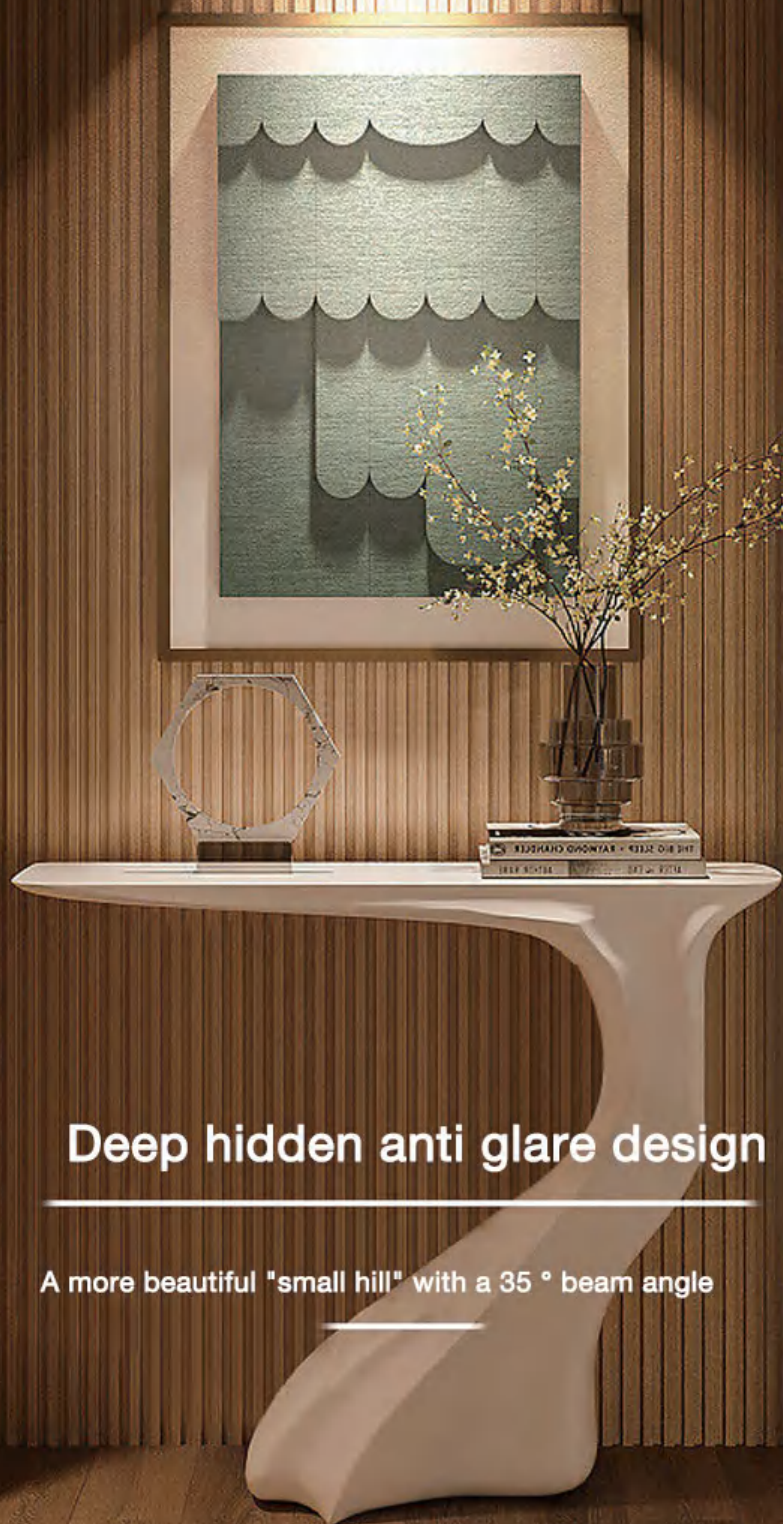

Less Series - Recessed Downlight

Light distribution

3000K CRI 90

KT7390		35°
h (m)	E0° (lx)	Φ (m)
1	3386	0.63
2	846.6	1.26
3	376.3	1.90
4	211.7	2.53
5	135.5	3.16

Control Type

Luminaire specifications Die-casting Aluminum

KETAI[®]

— Detail Display —

Adjustable Lighting Angle

Flexible Projection
Meet different irradiation needs

Rust proof buckle

Lens Optics

Good focusing effect;
Light refracts light more evenly
and softly

KETAI[®]

35 ° Comfort Beam Angle Professional wall washing effect

Improve the overall brightness of the space,
Helps to create a sense of hierarchy in home space.

KETAI[®]

KETAI[®]

KETAI[®]

Deep hidden anti glare design

A more beautiful "small hill" with a 35 ° beam angle

KETAI[®]