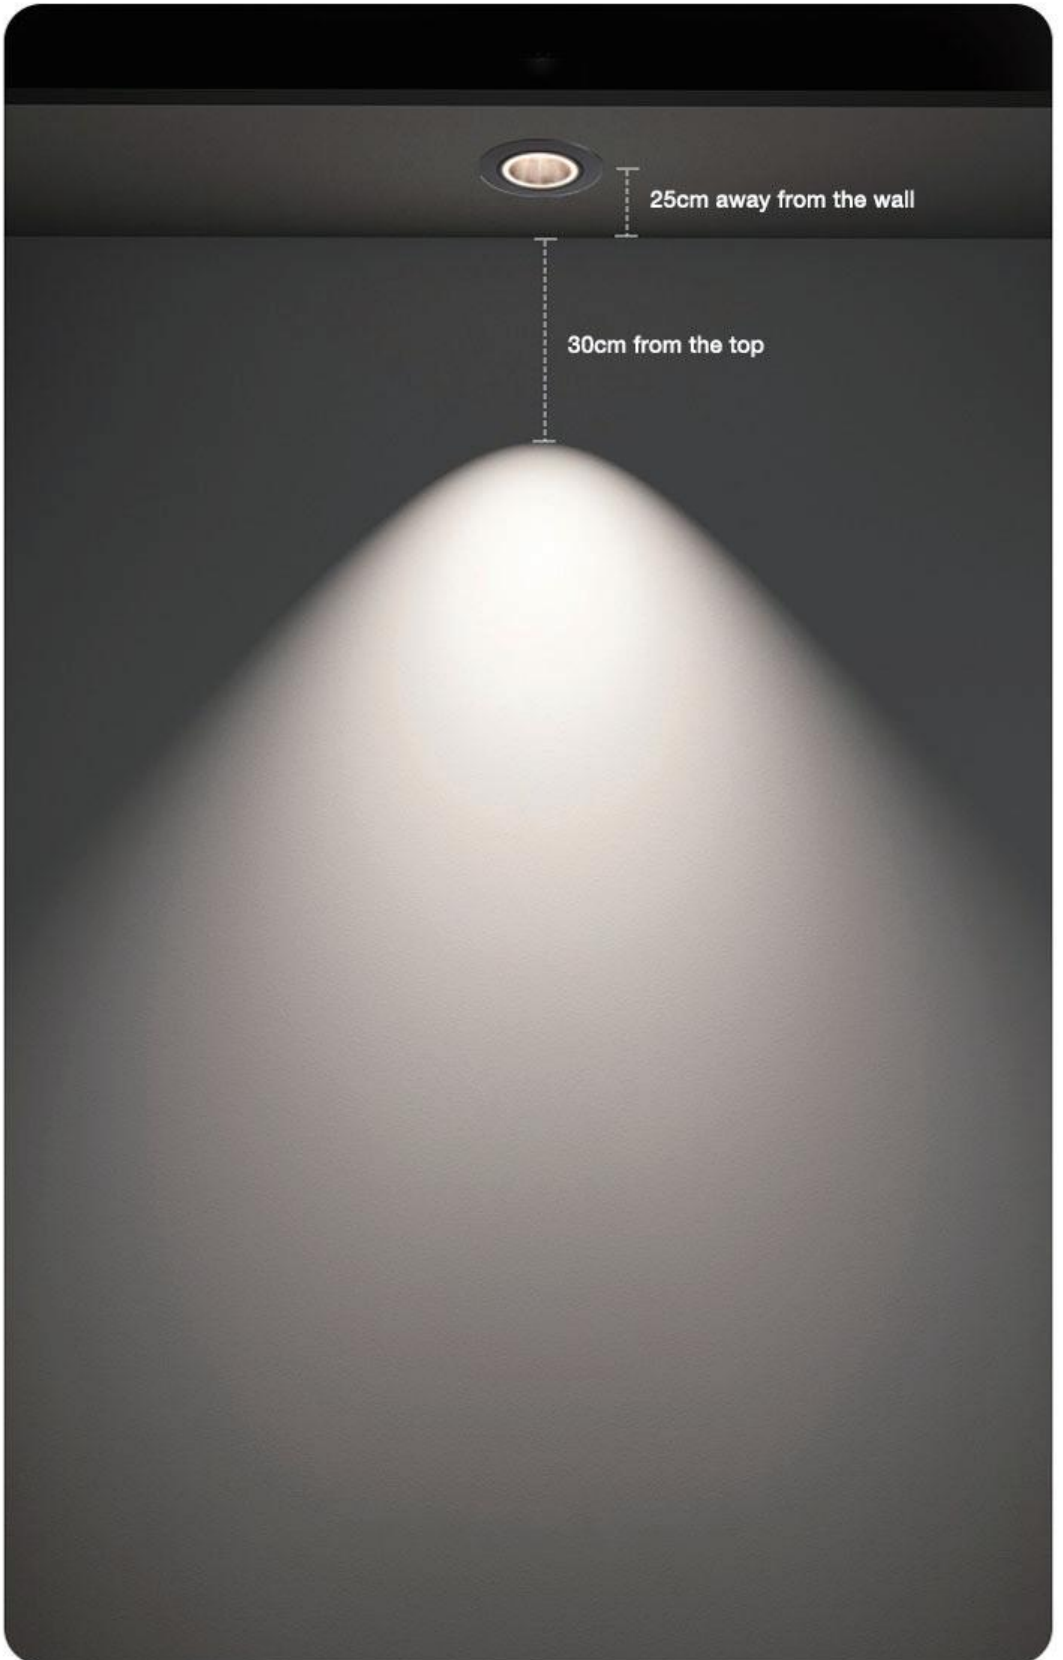

Less Series - Recessed Downlight

Light distribution

3000K CRI 90

KT7390		35°
h (m)	E0° (lx)	Φ (m)
1	3386	0.63
2	846.6	1.26
3	376.3	1.90
4	211.7	2.53
5	135.5	3.16

Control Type

Luminaire specifications Die-casting Aluminum

A01

KETAI[®]

LED DOWNLIGHT

Seeing light but not light, creating a sense of space

POWER
15W

LUMEN
1659LM

IP
20

KETAI[®]

KETAI[®]

— Detail Display —

Adjustable Lighting Angle

Flexible Projection
Meet different irradiation needs

Rust proof buckle

Lens Optics

Good focusing effect;
Light refracts light more evenly
and softly

KETAI[®]

35 ° Comfort Beam Angle Professional wall washing effect

Improve the overall brightness of the space,
Helps to create a sense of hierarchy in home space.

KETAI[®]

KETAI[®]

KETAI[®]

Deep hidden anti glare design