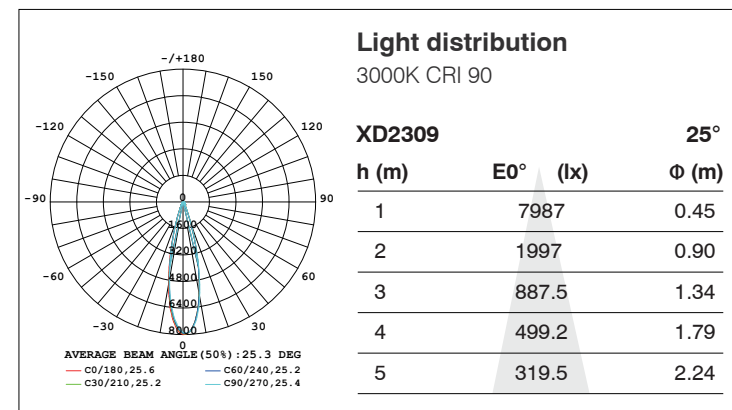

XD2309, 20W, 1996LM