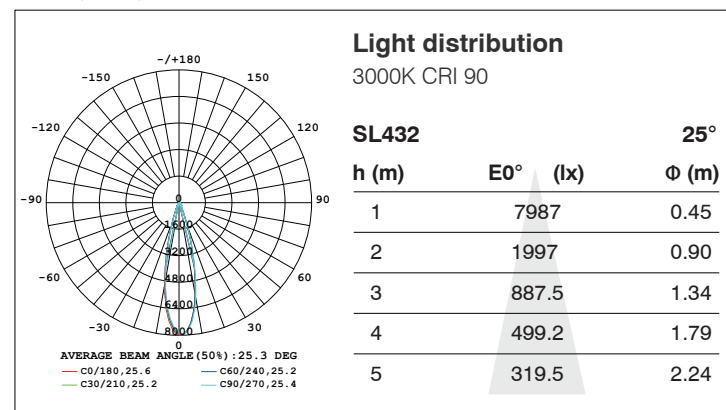

SL432, 20W, 1996LM