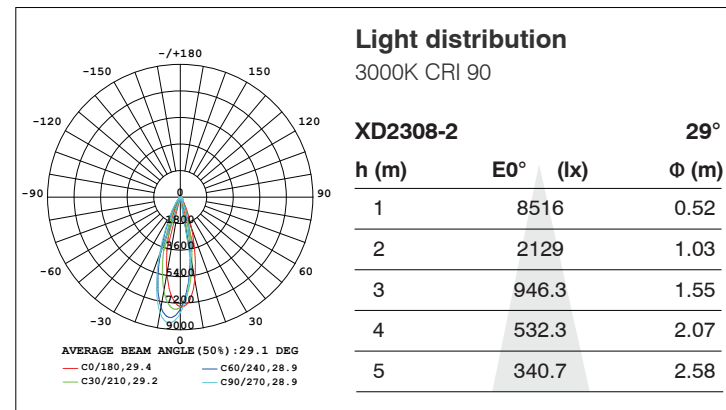

XD2308-2, 30W, 2780LM