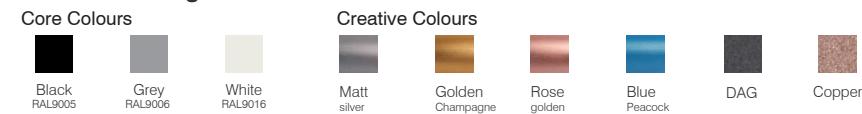

Frame finishing color