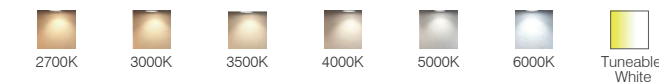

Color temperature range