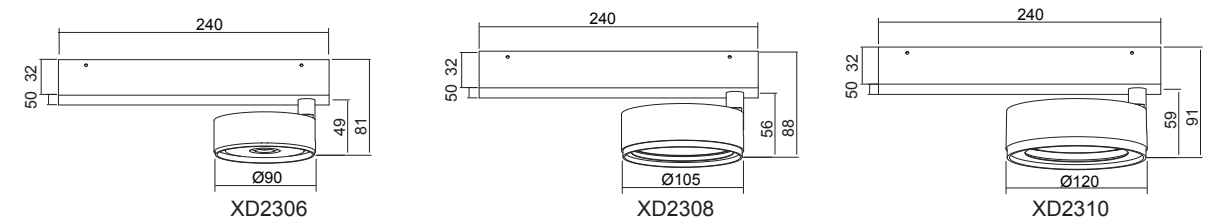

Frame finishing color

Color temperature range

Colour Rendering Index

Front Reflector color

Beam angle

OSLO Series- Surface Mounted Light

XD2306-2

XD2306-2, 20W, 2400LM