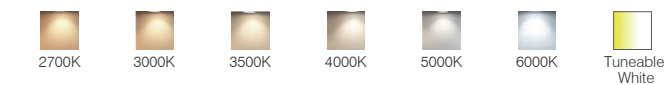

Color temperature range