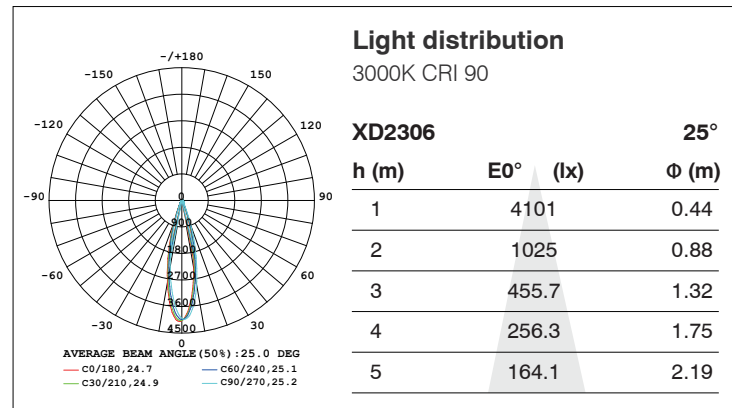

XD2306, 10W, 1027LM