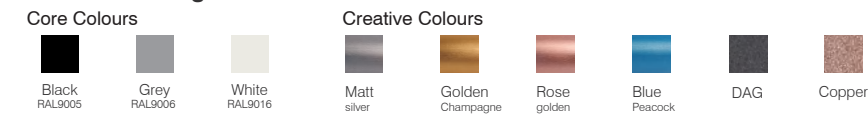

Frame finishing color

Core Colours

Creative Colours

Color temperature range

Colour Rendering Index

Front Reflector color

Beam angle

OSLO Series- Surface Mounted Light

Frame finishing color

Color temperature range

Colour Rendering Index

Front Reflector color

Beam angle

OSLO Series- Wall Mounted Light

WL675, 10W, 1027LM

Control Type on request

Color temperature range

Colour Rendering Index

Front Reflector color

Beam angle

MHTA8834