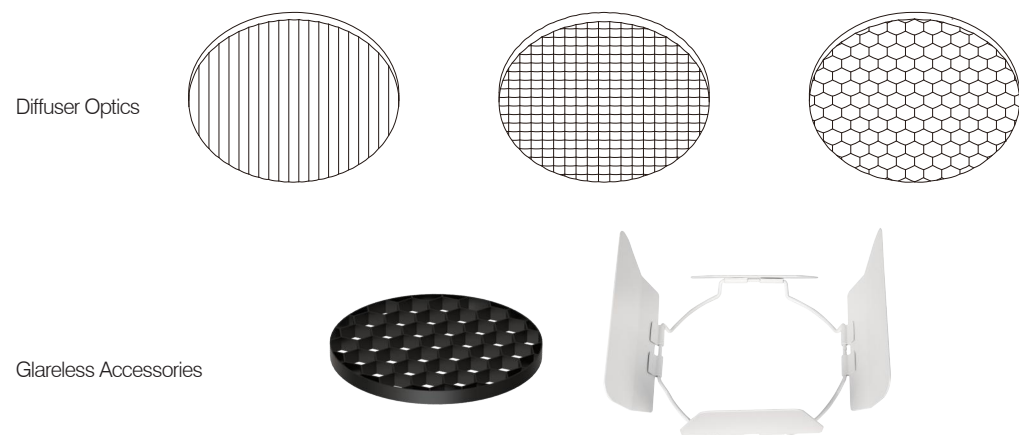

SOURCE OPTION

/

DRIVER OPTION

/

REFERENCE DRAWING

Freely replace optical lenses and accessories for perfect lighting

Simple and exquisite, it can easily realize the perfect conversion of 9 different light types in one step, making the lighting design of your museums and galleries more comfortable.