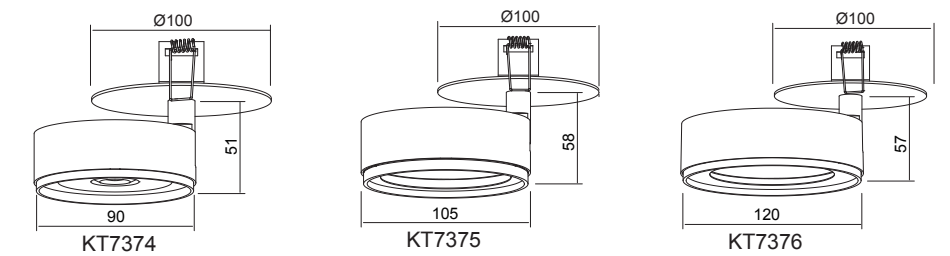

OSLO Series- Recessed fixed downlight

Control Type on request

Luminaire specifications

Model	Power	Lumen	CCT	BA.	Cutout	Light Source	Driver	IP	CRI
KT7374	10W	1027	3000K	24°	Ø85	Bridgelux	KEGU	20	90
KT7375	15W	1476	3000K	24°	Ø85	Bridgelux	KEGU	20	90
KT7376	20W	1996	3000K	24°	Ø85	Bridgelux	KEGU	20	90

Frame finishing color

Color temperature range

Colour Rendering Index

Front Reflector color

Beam angle