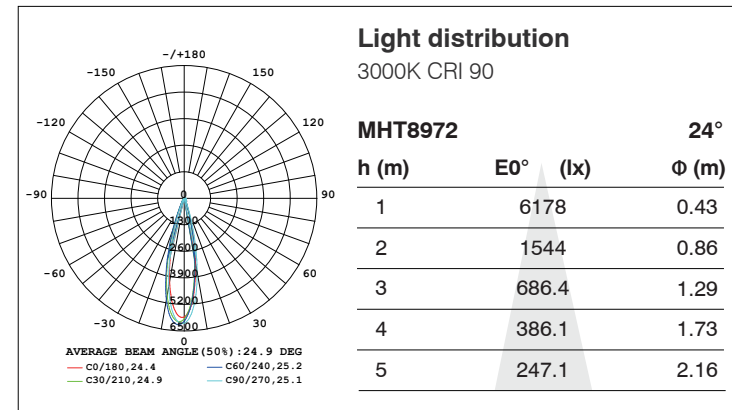

Frame finishing color

Color temperature range

Colour Rendering Index

Front Reflector color

Beam angle

OSLO Series- Track downlight

MHT8971, 10W, 1027LM

MHT8972, 15W, 1478LM