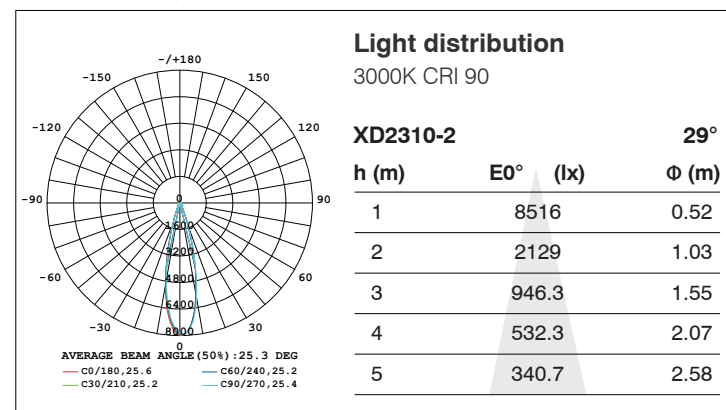

XD2310-2, 40W, 4018LM