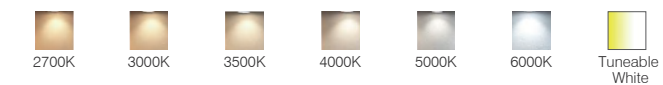

Color temperature range