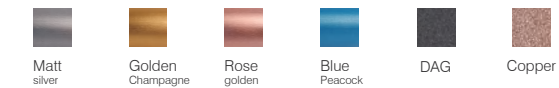

Frame finishing color

Color temperature range

Colour Rendering Index

Front Reflector color

Beam angle

OSLO Series- Surface Mounted Light

XD2305, 10W, 1027LM

XD2307, 15W, 1476LM

Frame finishing color

Core Colours

Creative Colours

Color temperature range

Colour Rendering Index

Front Reflector color

Beam angle

OSLO Series- Surface Mounted Light