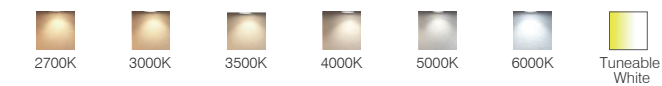

OSLO Series- Recessed fixed downlight

KT7374, 10W, 1027LM

KT7375, 15W, 1476LM

KT7376, 20W, 1996LM

Control Type on request

Luminaire specifications

Model	Power	Lumen	CCT	BA.	Cutout	Light Source	Driver	IP	CRI
KT7374	10W	1027	3000K	24°	Ø85	Bridgelux	KEGU	20	90
KT7375	15W	1476	3000K	24°	Ø85	Bridgelux	KEGU	20	90
KT7376	20W	1996	3000K	24°	Ø85	Bridgelux	KEGU	20	90

Frame finishing color

Color temperature range

Colour Rendering Index

Front Reflector color

Beam angle

OSLO Series- Surface Mounted Light

XD2305, 10W, 1027LM

XD2307, 15W, 1476LM