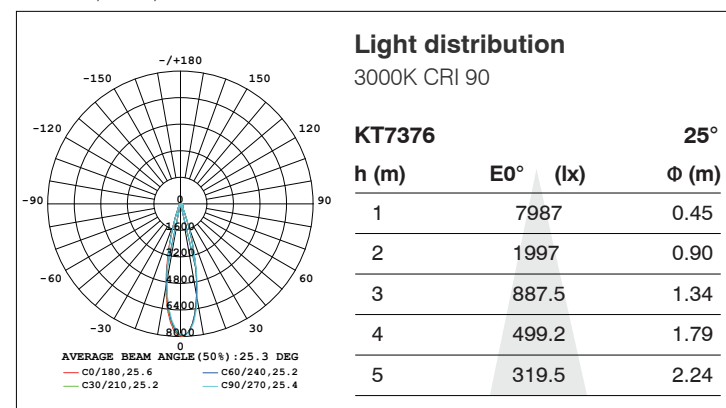

OSLO Series- Recessed fixed downlight

KT7374, 10W, 1027LM

KT7375, 15W, 1476LM

KT7376, 20W, 1996LM

Control Type on request

Luminaire specifications

Model	Power	Lumen	CCT	BA.	Cutout	Light Source	Driver	IP	CRI
KT7374	10W	1027	3000K	24°	Ø85	Bridgelux	KEGU	20	90
KT7375	15W	1476	3000K	24°	Ø85	Bridgelux	KEGU	20	90
KT7376	20W	1996	3000K	24°	Ø85	Bridgelux	KEGU	20	90