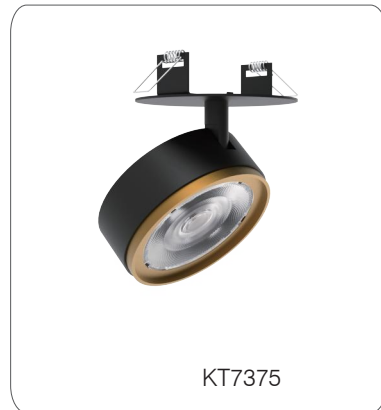

OSLO Series- Recessed fixed downlight

KT7374, 10W, 1027LM

KT7375, 15W, 1476LM

KT7376, 20W, 1996LM

Control Type on request

Luminaire specifications

Model	Power	Lumen	CCT	BA.	Cutout	Light Source	Driver	IP	CRI
KT7374	10W	1027	3000K	24°	Ø85	Bridgelux	KEGU	20	90
KT7375	15W	1476	3000K	24°	Ø85	Bridgelux	KEGU	20	90
KT7376	20W	1996	3000K	24°	Ø85	Bridgelux	KEGU	20	90