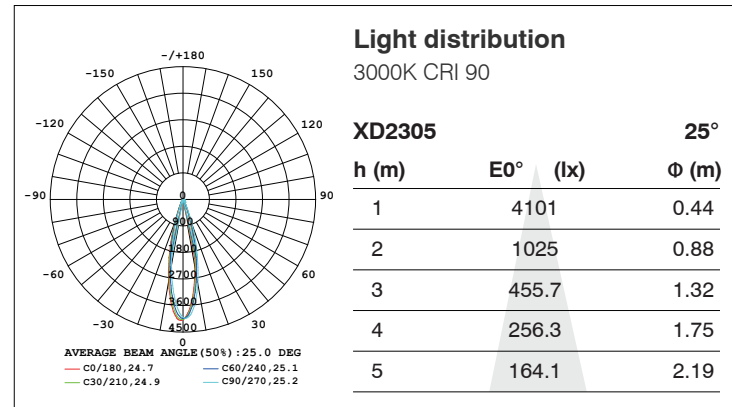

Frame finishing color

Color temperature range

Colour Rendering Index

Front Reflector color

Beam angle

OSLO Series- Surface Mounted Light

XD2305, 10W, 1027LM

XD2307, 15W, 1476LM