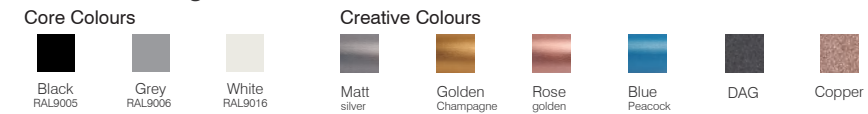

Frame finishing color

Color temperature range

Colour Rendering Index

Front Reflector color

Beam angle

OSLO Series- Surface Mounted Light

XD2305, 10W, 1027LM

XD2307, 15W, 1476LM