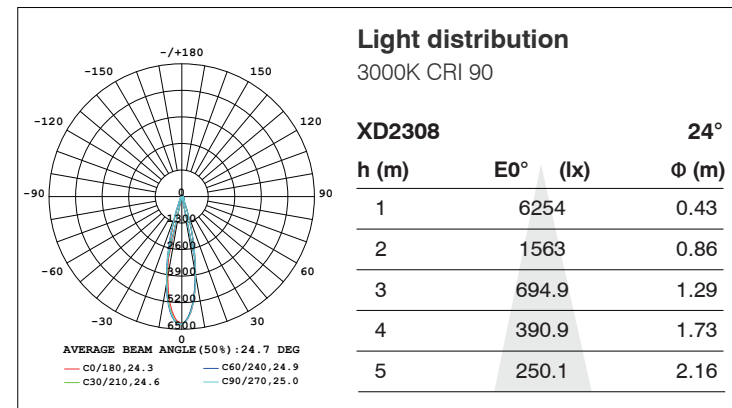

XD2308, 15W, 1476LM