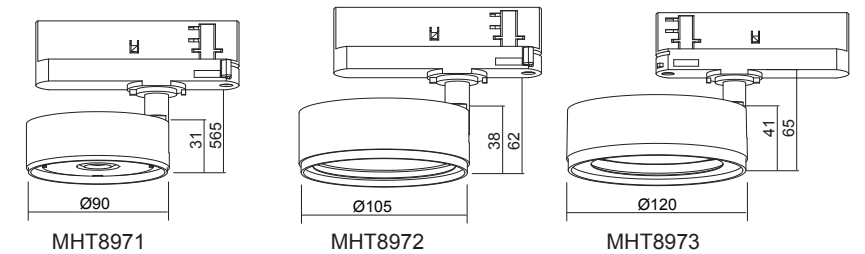

Frame finishing color

Color temperature range

Colour Rendering Index

Front Reflector color

Beam angle

OSLO Series- Pendant Light

SL430

SL430, 10W, 1027LM