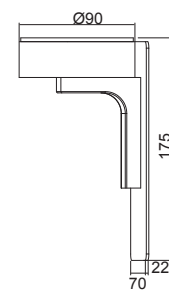

Beam angle

WL675