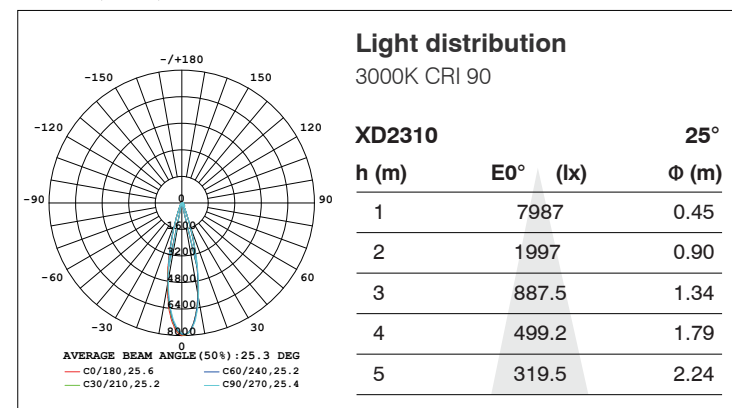

XD2310, 20W, 1996LM