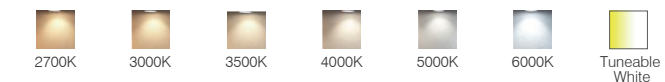

Frame finishing color

Core Colours

Creative Colours

Color temperature range

Colour Rendering Index

Front Reflector color

Beam angle

OSLO Series- Surface Mounted Light

Frame finishing color

Color temperature range

Colour Rendering Index

Front Reflector color

Beam angle

OSLO Series- Surface Mounted Light

XD2306-2

XD2306-2, 20W, 2400LM