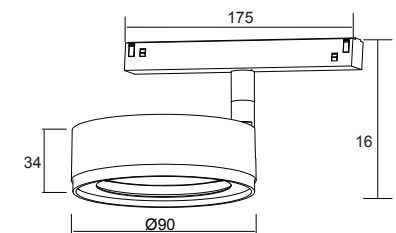

OSLO Series- Wall Mounted Light

Control Type on request

Luminaire specifications

Model	Power	Lumen	CCT	BA.	Cutout	Light Source	Driver	IP	CRI
WL675	10W	1027	3000K	24°	Ø20	Bridgelux	KEGU	20	90

Frame finishing color

Color temperature range

Colour Rendering Index

Front Reflector color

Beam angle

Control Type on request

Luminaire specifications

Model	Power	Lumen	CCT	BA.	Light Source	Driver	IP	CRI
MHTA8834	11W	978	3000K	24°	Bridgelux	KEGU	20	90

Frame finishing color

Color temperature range

Colour Rendering Index

Front Reflector color

Beam angle

MHTA8834