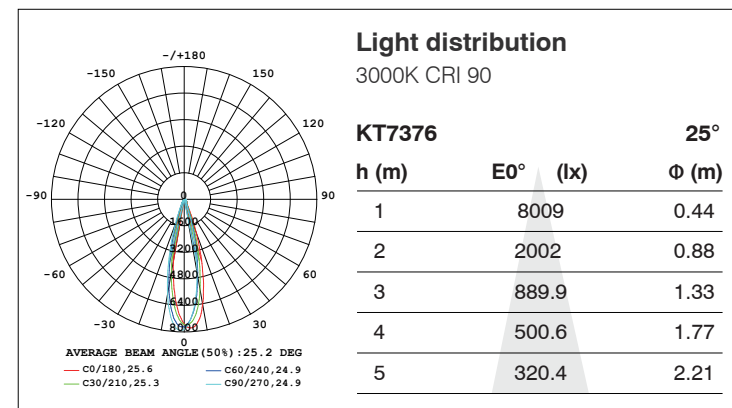

MHT8973, 20W, 1960LM