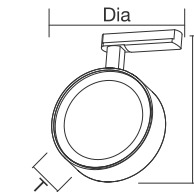

KTK1 8837 / KTK1 8835 / KTK1 8836

KT6793 / KT6794 / KT6795

OLSO FAMILY
TILTABLE & ROTATABLE TRACK LIGHT

TECH. DRAWING

OLSO FAMILY

LED AC 220-240 V IP20 ZMO

	W	LUM	CCT	BEAM	CRI	DIA	H	T
KTK1 8834	10	650	3000K	30°	80	Φ90mm	125mm	30mm
KTK1 8835	15	950	3000K	30°	80	Φ105mm	140mm	32mm
KTK1 8836	20	1200	3000K	30°	80	Φ120mm	155mm	33mm