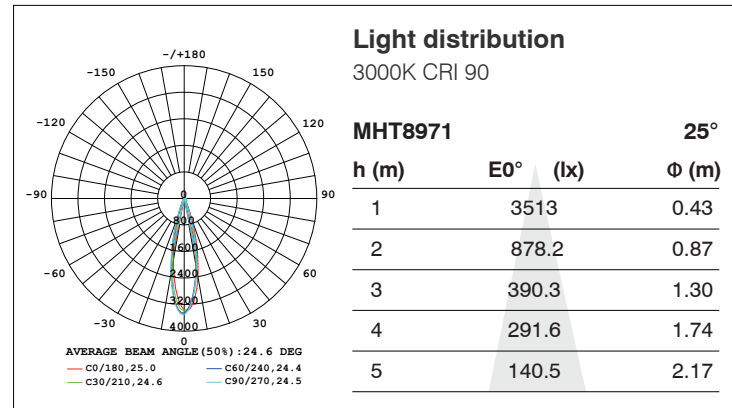

Frame finishing color

Color temperature range

Colour Rendering Index

Front Reflector color

Beam angle

OSLO Series- Track downlight

MHT8971, 10W, 1027LM

MHT8972, 15W, 1478LM