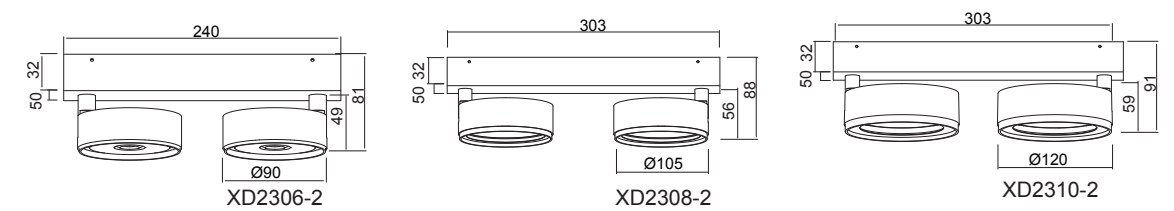

Frame finishing color

Color temperature range

Colour Rendering Index

Front Reflector color

Beam angle

OSLO Series- Track downlight

MHT8971, 10W, 1027LM

MHT8972, 15W, 1478LM