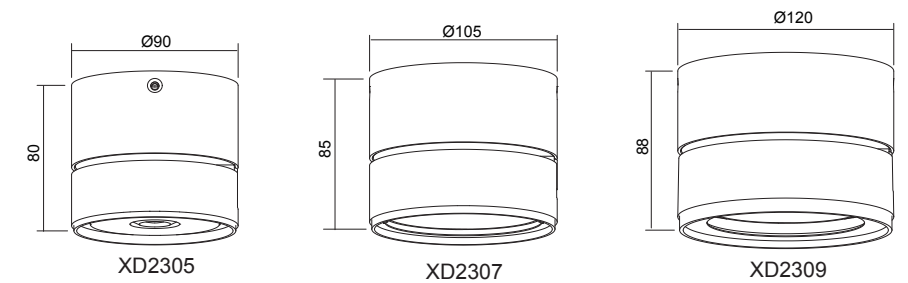

Frame finishing color

Core Colours

Creative Colours

Color temperature range

Colour Rendering Index

Front Reflector color

Beam angle

OSLO Series- Surface Mounted Light