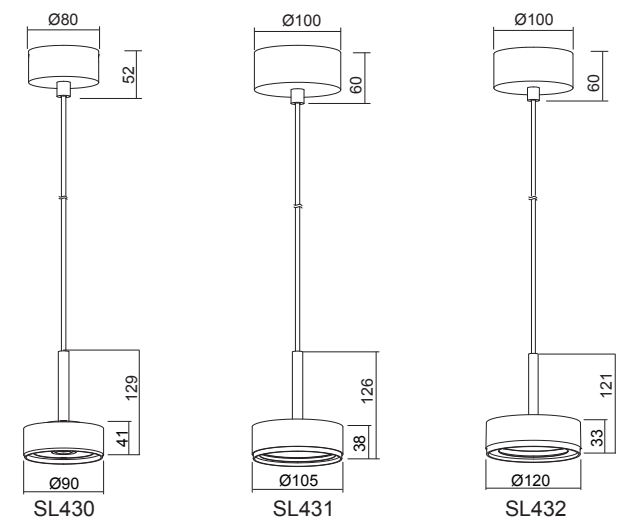

Frame finishing color

Color temperature range

Colour Rendering Index

Front Reflector color

Beam angle

OSLO Series- Wall Mounted Light

WL675, 10W, 1027LM

Control Type on request