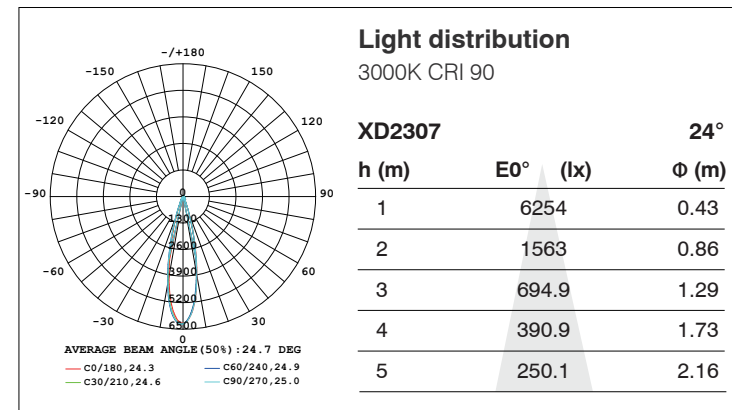

Frame finishing color

Color temperature range

Colour Rendering Index

Front Reflector color

Beam angle

OSLO Series- Surface Mounted Light

XD2305, 10W, 1027LM

XD2307, 15W, 1476LM