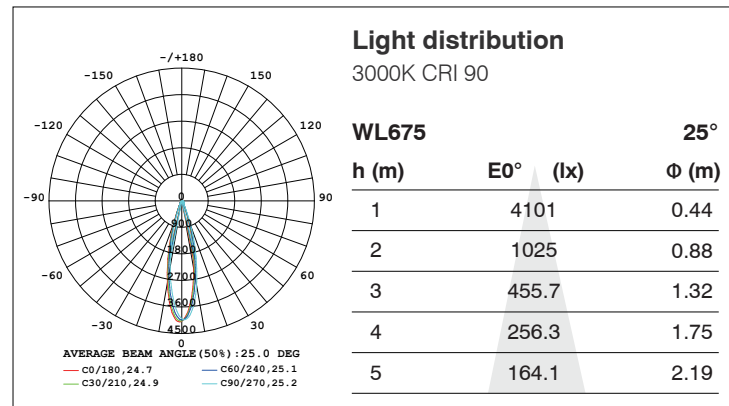

Frame finishing color

Color temperature range

Colour Rendering Index

Front Reflector color

Beam angle

OSLO Series- Wall Mounted Light

WL675, 10W, 1027LM

Control Type on request