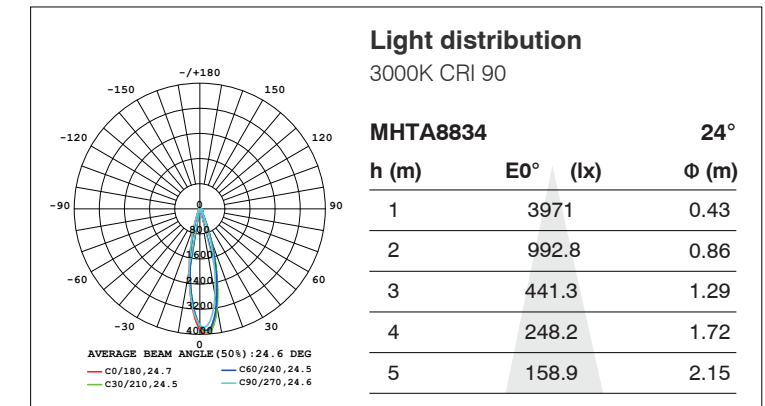

MHTA8834, 11W, 978LM

Control Type on request

Luminaire specifications

Model	Power	Lumen	CCT	BA.	Light Source	Driver	IP	CRI
MHTA8834	11W	978	3000K	24°	Bridgelux	KEGU	20	90