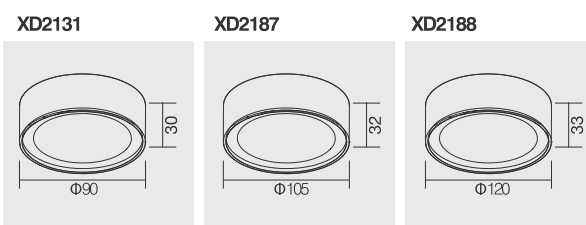

REFERENCE DRAWING