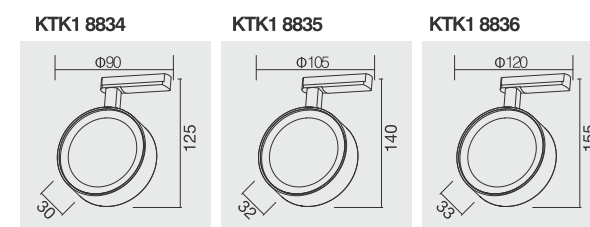

REFERENCE DRAWING