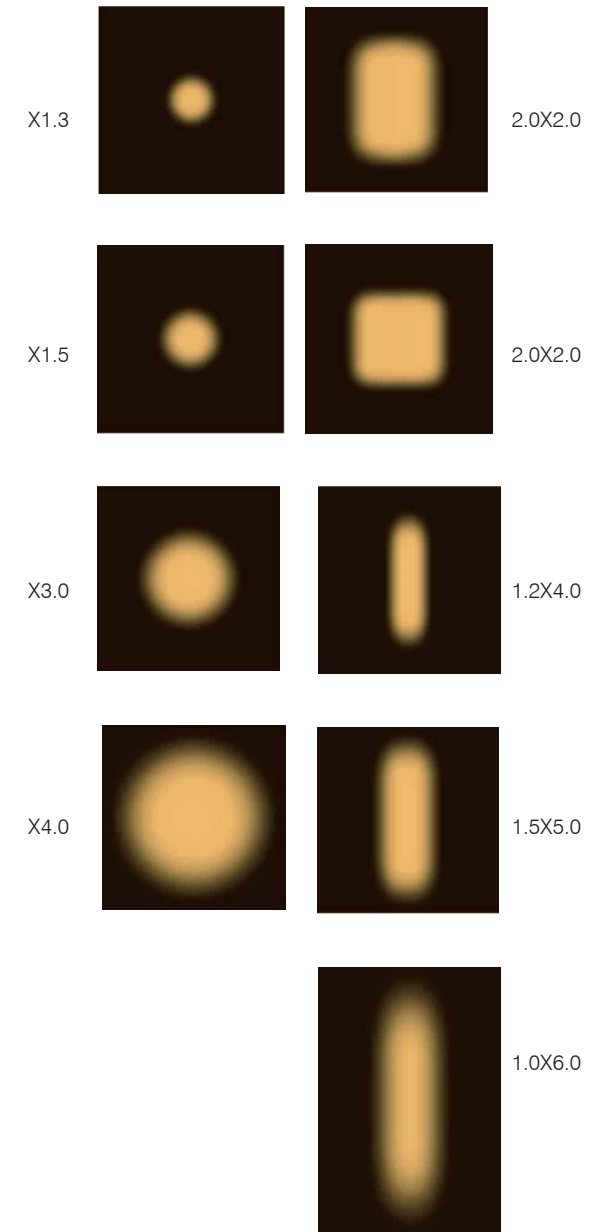

9 light types, flexible replacement, make the layout more flexible

Realize the multi-purpose of one lamp, reduce the lamp reserve of museums and art galleries, and greatly reduce the cost of lighting equipment.