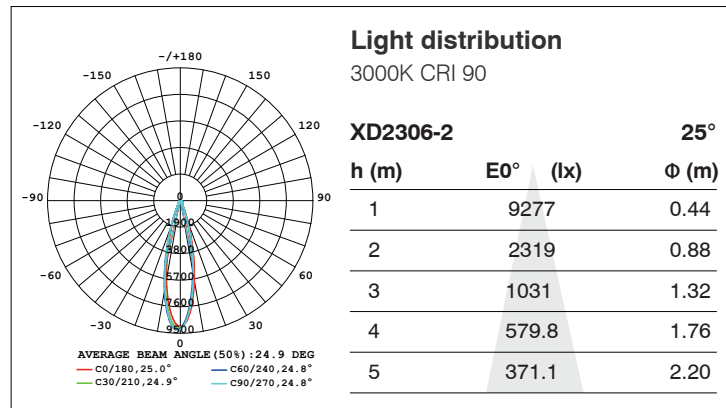

Frame finishing color

Color temperature range

Colour Rendering Index

Front Reflector color

Beam angle

OSLO Series- Surface Mounted Light

XD2306-2

XD2306-2, 20W, 2400LM