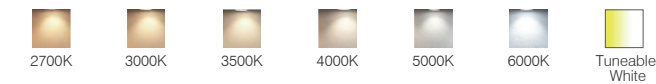

Frame finishing color

Color temperature range

Colour Rendering Index

Front Reflector color

Beam angle

OSLO Series- Pendant Light

SL430

SL430, 10W, 1027LM