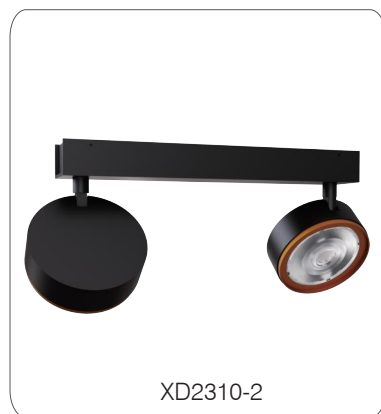

OSLO Series- Surface Mounted Light

XD2310-2

Control Type on request

Luminaire specifications

Model	Power	Lumen	CCT	BA.	Cutout	Light Source	Driver	IP	CRI
XD2306-2	20W	2400	3000K	24°	Φ20	Bridgelux	KEGU	20	90
XD2308-2	30W	2780	3000K	24°	Φ20	Bridgelux	KEGU	20	90
XD2310-2	40W	4018	3000K	24°	Φ20	Bridgelux	KEGU	20	90

Frame finishing color

Color temperature range

Colour Rendering Index

Front Reflector color

Beam angle