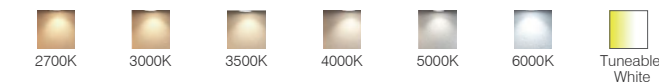

Frame finishing color

Color temperature range

Colour Rendering Index

Front Reflector color

Beam angle

OSLO Series- Pendant Light

SL430

SL430, 10W, 1027LM

Frame finishing color

Color temperature range

Colour Rendering Index

Front Reflector color

Beam angle

OSLO Series- Wall Mounted Light

WL675, 10W, 1027LM

Control Type on request