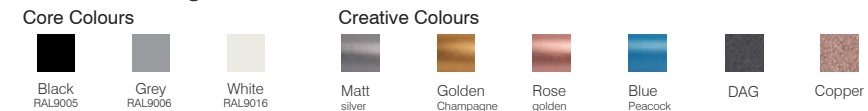

Frame finishing color

Core Colours

Creative Colours

Color temperature range

Colour Rendering Index

Front Reflector color

Beam angle

OSLO Series- Surface Mounted Light

Frame finishing color

Color temperature range

Colour Rendering Index

Front Reflector color

Beam angle

OSLO Series- Pendant Light

SL430

SL430, 10W, 1027LM

Frame finishing color

Color temperature range

Colour Rendering Index

Front Reflector color

Beam angle

OSLO Series- Wall Mounted Light

WL675, 10W, 1027LM

Control Type on request