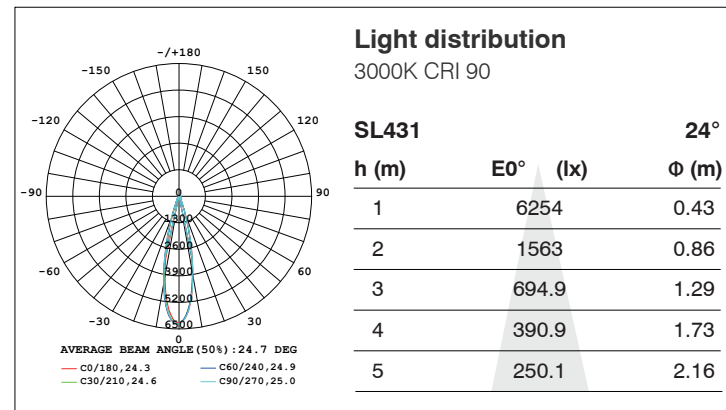

SL431, 15W, 1476LM