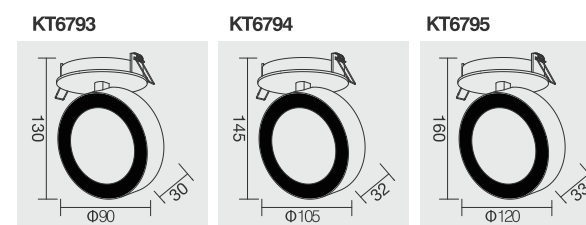

REFERENCE DRAWING