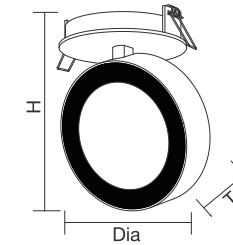

SOURCE OPTION	LUMENS
DRIVER OPTION	/

REFERENCE DRAWING

2016-RECESSED DOWNLIGHT

OLSO FAMILY TILTABLE & ROTATABLE DOWNLIGHT

TECH. DRAWING

OLSO FAMILY

LED AC 220-240 V IP20 ZMO

	W	LUM	CCT	BEAM	CRI	DIA	H	T	CUTOUT
KT6793	10	650	3000K	30°	80	Φ90mm	130mm	30mm	Φ98mm
KT6794	15	950	3000K	30°	80	Φ105mm	145mm	32mm	Φ98mm
KT6795	20	1200	3000K	30°	80	Φ120mm	160mm	33mm	Φ98mm