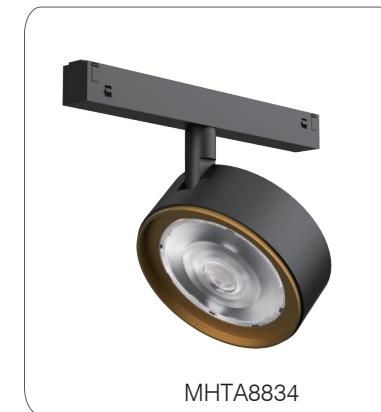

OSLO Series- Wall Mounted Light

Control Type on request

Luminaire specifications

Model	Power	Lumen	CCT	BA.	Cutout	Light Source	Driver	IP	CRI
WL675	10W	1027	3000K	24°	Ø20	Bridgelux	KEGU	20	90

Frame finishing color

Color temperature range

Colour Rendering Index

Front Reflector color

Beam angle

Control Type on request

Luminaire specifications

Model	Power	Lumen	CCT	BA.	Light Source	Driver	IP	CRI
MHTA8834	11W	978	3000K	24°	Bridgelux	KEGU	20	90

Frame finishing color

Color temperature range

Colour Rendering Index

Front Reflector color

Beam angle