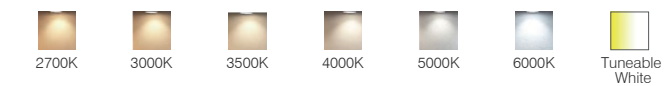

Frame finishing color

Core Colours

Creative Colours

Color temperature range

Colour Rendering Index

Front Reflector color

Beam angle

OSLO Series- Surface Mounted Light