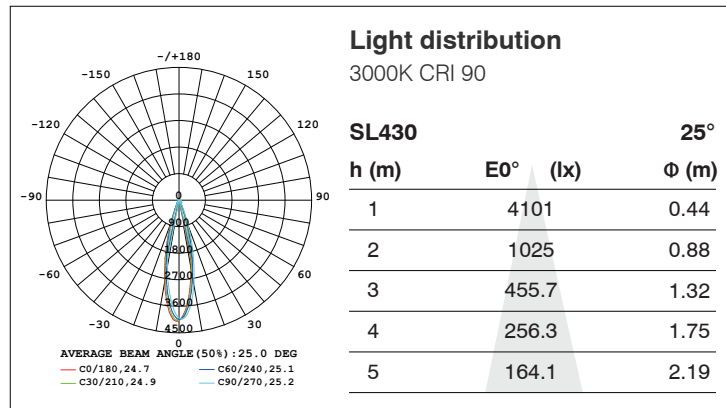

Frame finishing color

Color temperature range

Colour Rendering Index

Front Reflector color

Beam angle

OSLO Series- Pendant Light

SL430

SL430, 10W, 1027LM