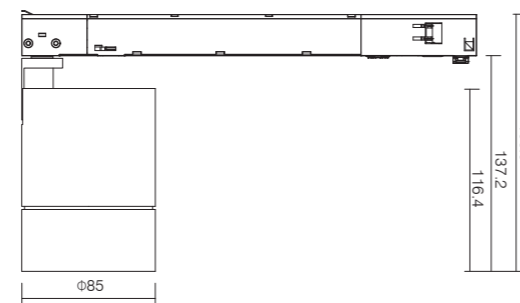

MHT8890B
MHT8890C