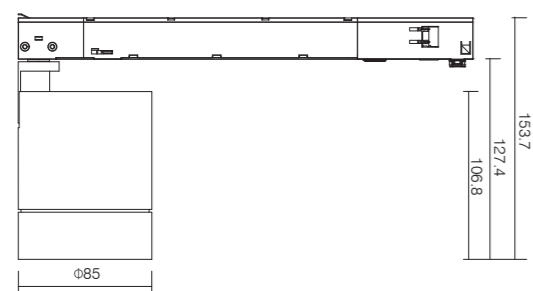

Can Series - Track Light

Control Type

Luminaire specifications

Mode	Power	Lumen	CCT	BA.	Light Source	Driver	CRI
MHT8890A(High)	28W	3716	3000K	16/24/40/60°	LUMINUS	KGP	90
MHT8890B	28W	2750	3000K	10/15/24/36/50°	Bridgelux	KGP	90
MHT8890C	28W	2344	3000K	10/15/24/36/50°	Bridgelux	KGP	90

All values are measured at 220V(+/- 10%).
Color temperature range 2700K/3000K/3500K/4000K/5000K/6000K/Tunable White.
Colour Rendering Index (CRI) CRI80, CRI90
Die-casting Aluminum

Frame Finishing color

- Black RAL9005
- Grey RAL9006
- White RAL9016

MHT8890A(High)