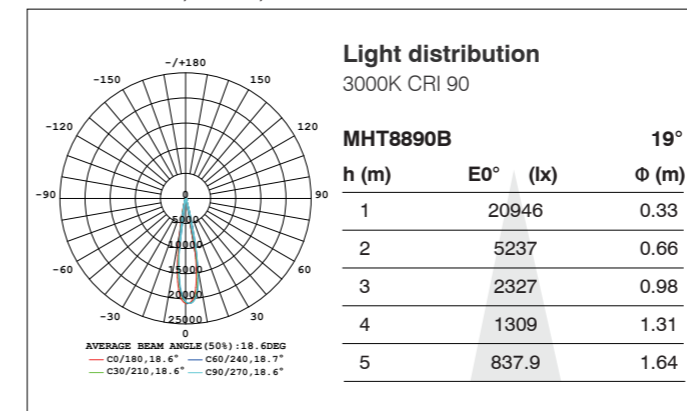

All values are measured at 220V(+/- 10%).
 Color temperature range 2700K/3000K/3500K/4000K/5000K/6000K/Tunable White.
 Colour Rendering Index (CRI) CRI80, CRI90
 Die-casting Aluminum

Frame Finishing color

- Black RAL9005
- Grey RAL9006
- White RAL9016

MHT8890A(High)

MHT8890B
MHT8890C

MHT8890A, 28W, 3716LUM

MHT8890A(High)

MHT8890B, 28W, 2750LUM

MHT8890B

MHT8890C, 28W, 2344LUM