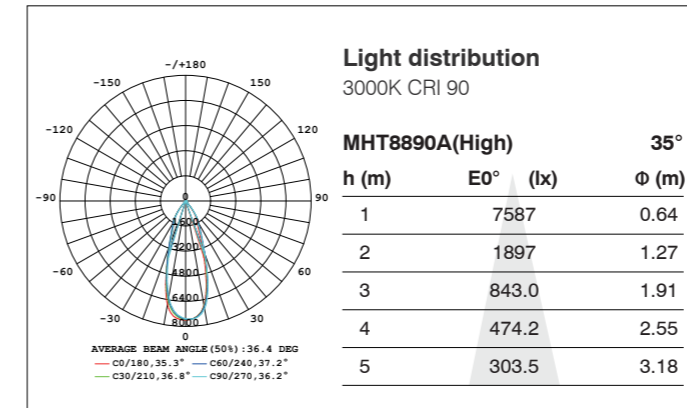

All values are measured at 220V(+/- 10%).
 Color temperature range 2700K/3000K/3500K/4000K/5000K/6000K/Tunable White.
 Colour Rendering Index (CRI) CRI80, CRI90
 Die-casting Aluminum

Frame Finishing color

- Black RAL9005
- Grey RAL9006
- White RAL9016

MHT8890A(High)

MHT8890B
MHT8890C

MHT8890A, 28W, 3716LUM

MHT8890A(High)

MHT8890B, 28W, 2750LUM

MHT8890B

MHT8890C, 28W, 2344LUM