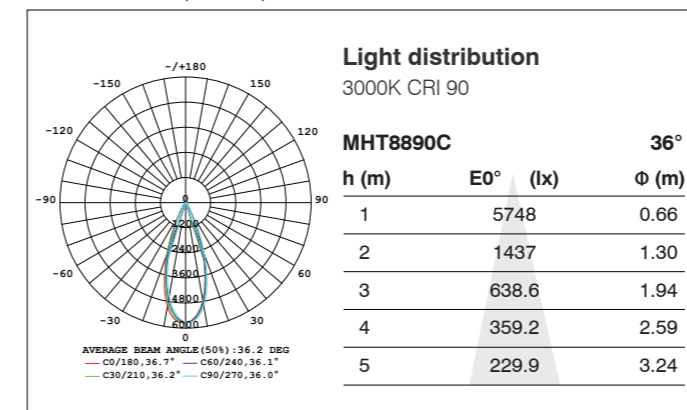

All values are measured at 220V(+/- 10%).
 Color temperature range 2700K/3000K/3500K/4000K/5000K/6000K/Tunable White.
 Colour Rendering Index (CRI) CRI80, CRI90
 Die-casting Aluminum

Frame Finishing color

- Black RAL9005
- Grey RAL9006
- White RAL9016

MHT8890A(High)

MHT8890B
MHT8890C

MHT8890A, 28W, 3716LUM

MHT8890A(High)

MHT8890B, 28W, 2750LUM

MHT8890B

MHT8890C, 28W, 2344LUM