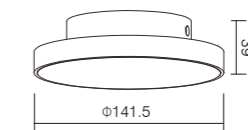

Multis Series - Surface Mounted Light

Light distribution

3000K CRI 90

XD2153		19°
h (m)	E0° (lx)	Φ (m)
1	2440	0.33
2	610.0	0.66
3	271.1	0.99
4	152.5	1.33
5	97.6	1.66

Light distribution

3000K CRI 90

XD2150		19°
h (m)	E0° (lx)	Φ (m)
1	2440	0.33
2	610.0	0.66
3	271.1	0.99
4	152.5	1.33
5	97.6	1.66

Light distribution

3000K CRI 90

XD2158		19°
h (m)	E0° (lx)	Φ (m)
1	2440	0.33
2	610.0	0.66
3	271.1	0.99
4	152.5	1.33
5	97.6	1.66

Light distribution

3000K CRI 90

XD2157		22°
h (m)	E0° (lx)	Φ (m)
1	5611	0.38
2	1403	0.76
3	623.4	1.14
4	350.7	1.52
5	224.4	1.90

Control Type

Luminaire specifications

Mode	Power	Lumen	CCT	BA.	Light Source	Driver	CRI
XD2153	12W	1080	3000K	15/24/36/60°	Bridgelux	Areek/KEP	90
XD2150	12W	1080	3000K	15/24/36/60°	Bridgelux	Areek/KEP	90
XD2158	12W	1080	3000K	15/24/36/60°	Bridgelux	Areek/KEP	90
XD2157	12W	1080	3000K	15/24/36/60°	Bridgelux	Areek/KEP	90

All values are measured at 220V(+/- 10%).
Color temperature range 2700K/3000K/3500K/4000K/5000K/6000K/Tunable White.
Colour Rendering Index (CRI) CRI80, CRI90
Die-casting Aluminum

Frame Finishing color

- Black RAL9005
- Grey RAL9006
- White RAL9016

XD2153

Remark: ● Technical information may change, please refer to the datasheet.