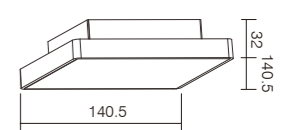

Multis Series - Surface Mounted Light

Light distribution

3000K CRI 90

XD2153		19°
h (m)	E0° (lx)	Φ (m)
1	2440	0.33
2	610.0	0.66
3	271.1	0.99
4	152.5	1.33
5	97.6	1.66

Light distribution

3000K CRI 90

XD2150		19°
h (m)	E0° (lx)	Φ (m)
1	2440	0.33
2	610.0	0.66
3	271.1	0.99
4	152.5	1.33
5	97.6	1.66

Light distribution

3000K CRI 90

XD2158		19°
h (m)	E0° (lx)	Φ (m)
1	2440	0.33
2	610.0	0.66
3	271.1	0.99
4	152.5	1.33
5	97.6	1.66

Light distribution

3000K CRI 90

XD2157		22°
h (m)	E0° (lx)	Φ (m)
1	5611	0.38
2	1403	0.76
3	623.4	1.14
4	350.7	1.52
5	224.4	1.90

Control Type

Luminaire specifications

Mode	Power	Lumen	CCT	BA.	Light Source	Driver	CRI
XD2153	12W	1080	3000K	15/24/36/60°	Bridgelux	Areek/KEP	90
XD2150	12W	1080	3000K	15/24/36/60°	Bridgelux	Areek/KEP	90
XD2158	12W	1080	3000K	15/24/36/60°	Bridgelux	Areek/KEP	90
XD2157	12W	1080	3000K	15/24/36/60°	Bridgelux	Areek/KEP	90

All values are measured at 220V(+/- 10%).
Color temperature range 2700K/3000K/3500K/4000K/5000K/6000K/Tunable White.
Colour Rendering Index (CRI) CRI80, CRI90
Die-casting Aluminum

Frame Finishing color

- Black RAL9005
- Grey RAL9006
- White RAL9016

XD2150

Remark: ● Technical information may change, please refer to the datasheet.