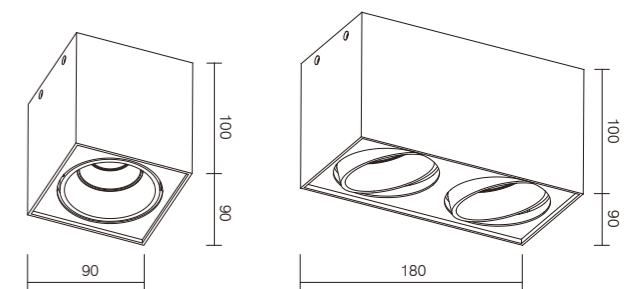

XD2036-1

XD2036-2

SARDINE SERIES

Remark: ● Technical information may change, please refer to the datasheet.