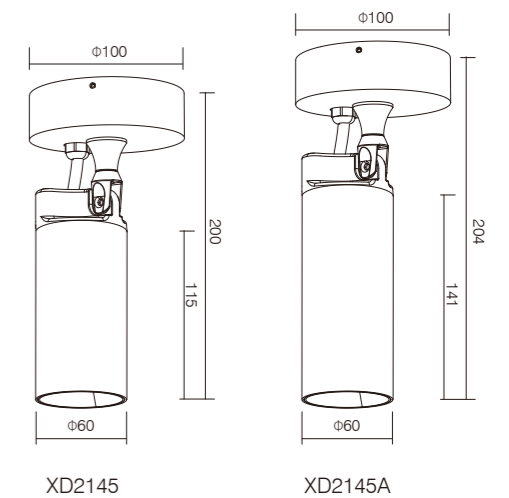

### Light distribution

3000K CRI 90

XD2145	7°		
h (m)	E0° (lx)	Φ (m)	
1	11039	0.11	
2	2760	0.23	
3	1227	0.34	
4	689.9	0.46	
5	441.6	0.57	

### Light distribution

3000K CRI 90

XD2145A	25°		
h (m)	E0° (lx)	Φ (m)	
1	3086	0.45	
2	771.5	0.90	
3	342.9	1.35	
4	192.9	1.80	
5	123.4	2.25	

Remark: ● Technical information may change, please refer to the datasheet.