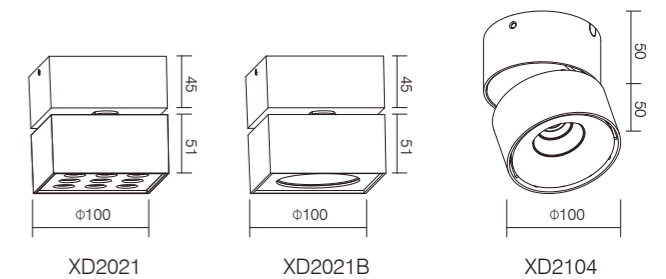

Frame Finishing color

- Black RAL9005
- Grey RAL9006
- White RAL9016

Remark: ● Technical information may change, please refer to the datasheet.