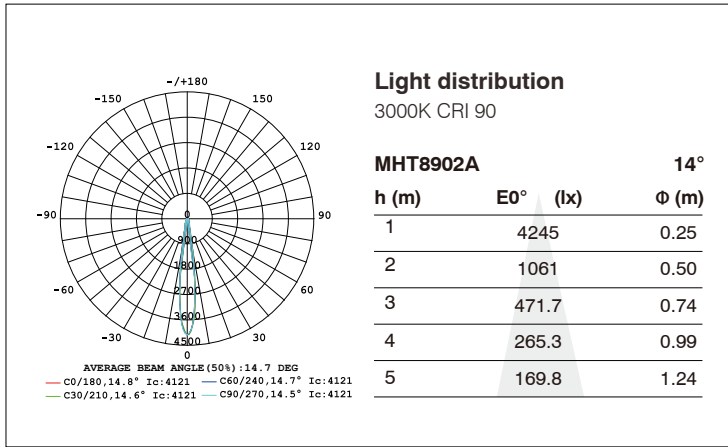

All values are measured at 220V(+/- 10%).
 Color temperature range 2700K/3000K/3500K/4000K/5000K/6000K/Tunable White.
 Colour Rendering Index (CRI) CRI80, CRI90
 Die-casting Aluminum

Frame Finishing color

- Black RAL9005
- Grey RAL9006
- White RAL9016

IP20

220V
240V

MHT8902A, 10W, 1105LUM

MHT8902A

MHT8903A, 20W, 1567LUM

MHT8903A

MHT8904A, 28W, 2273LUM

MHT8904A

Morris

MHT8902B, 10W, 1259LUM

MHT8903B, 20W, 1947LUM

MHT8904B, 28W, 2629LUM

IP20

220V
240V

SL408, 10W, 919LUM