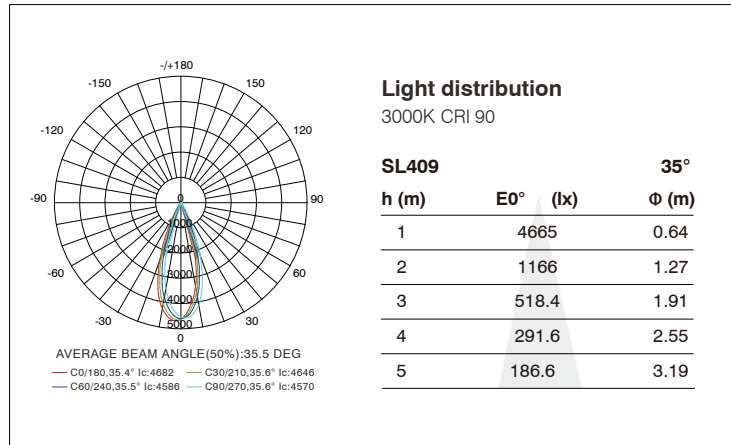

SL409, 20W, 2180LUM

SL409