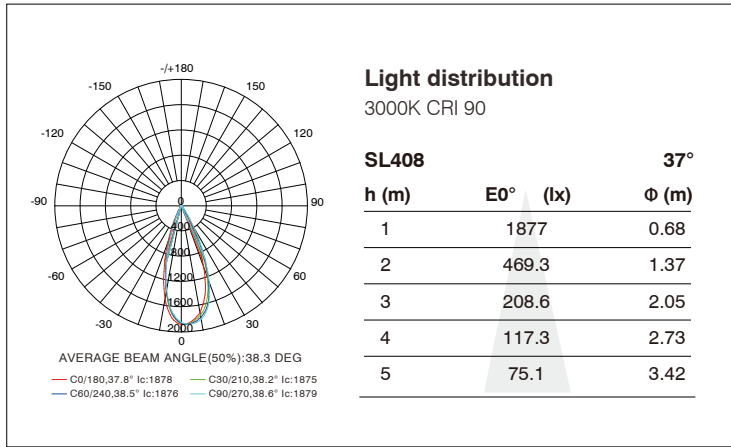

All values are measured at 220V(+/- 10%).
 Color temperature range 2700K/3000K/3500K/4000K/5000K/6000K/Tunable White.
 Colour Rendering Index (CRI) CRI80, CRI90
 Die-casting Aluminum

Frame Finishing color

MHT8904A

Morris

MHT8902B, 10W, 1259LUM

MHT8903B, 20W, 1947LUM

MHT8904B, 28W, 2629LUM

IP20

220V
240V

SL408, 10W, 919LUM