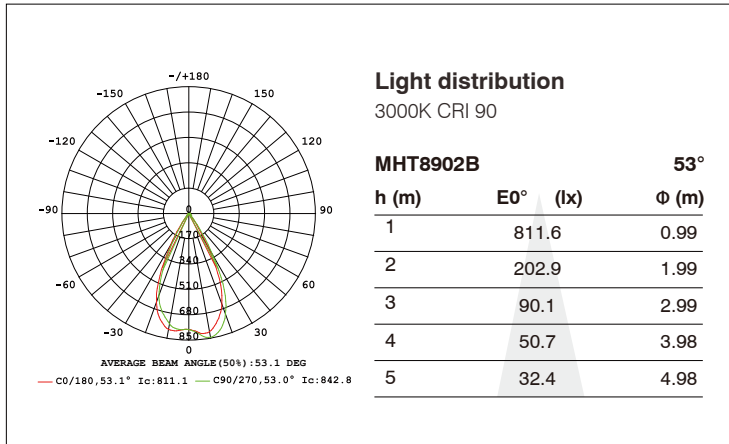

All values are measured at 220V(+/- 10%).
 Color temperature range 2700K/3000K/3500K/4000K/5000K/6000K/Tunable White.
 Colour Rendering Index (CRI) CRI80, CRI90
 Die-casting Aluminum

Frame Finishing color

- Black RAL9005
- Grey RAL9006
- White RAL9016

IP20

220V
240V

MHT8902A, 10W, 1105LUM

MHT8902A

MHT8903A, 20W, 1567LUM

MHT8903A

MHT8904A, 28W, 2273LUM

MHT8904A

Morris

MHT8902B, 10W, 1259LUM

MHT8903B, 20W, 1947LUM

MHT8904B, 28W, 2629LUM

IP20

220V
240V

SL408, 10W, 919LUM