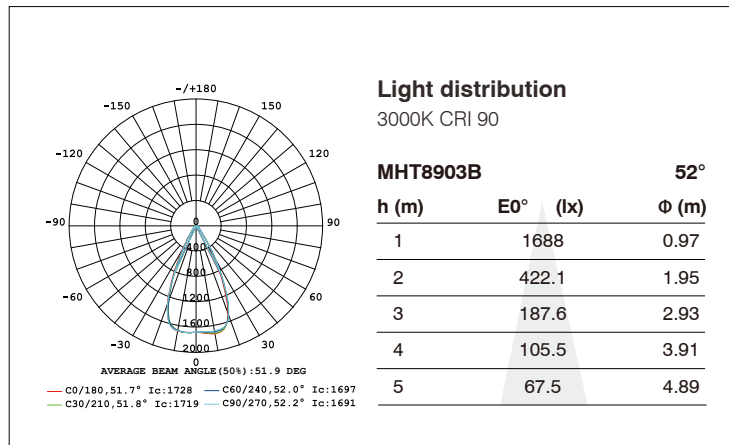

All values are measured at 220V(+/- 10%).
 Color temperature range 2700K/3000K/3500K/4000K/5000K/6000K/Tunable White.
 Colour Rendering Index (CRI) CRI80, CRI90
 Die-casting Aluminum

Frame Finishing color

- Black RAL9005
- Grey RAL9006
- White RAL9016

IP20

220V
240V

MHT8902A, 10W, 1105LUM

MHT8902A

MHT8903A, 20W, 1567LUM

MHT8903A

MHT8904A, 28W, 2273LUM

MHT8904A

Morris

MHT8902B, 10W, 1259LUM

MHT8903B, 20W, 1947LUM

MHT8904B, 28W, 2629LUM

IP20

220V
240V

SL408, 10W, 919LUM