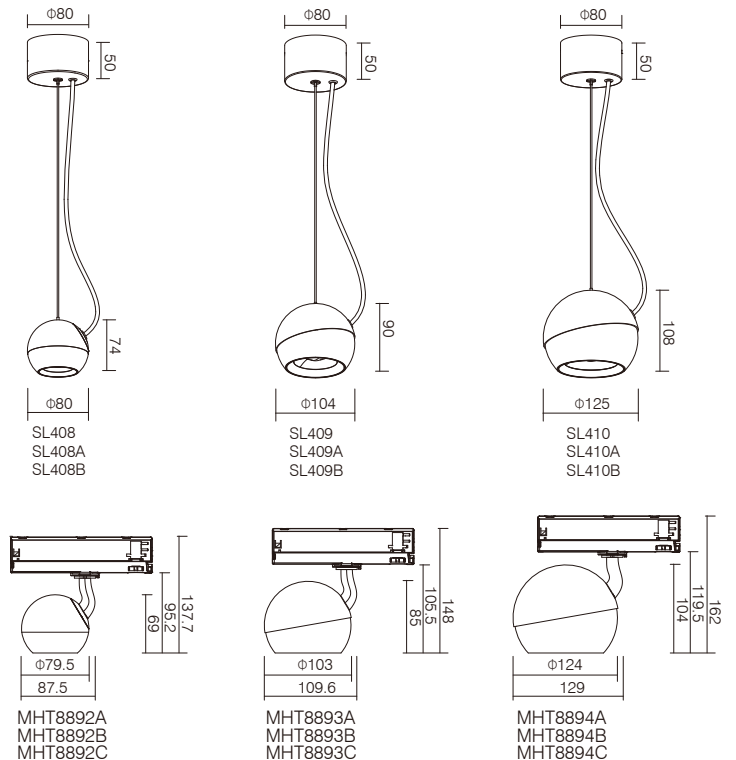

Control Type

- On-off
- 0-10V
- Phase-Cut
- DALI
- Casambi

Luminaire specifications

Mode	Power	Lumen	CCT	BA.	Light Source	Driver	CRI
MHT8902	10W	919	3000K	12/24/36/60°	Bridgelux	TRIDONIC	90
MHT8903	20W	2180	3000K	12/24/36/60°	Bridgelux	TRIDONIC	90
MHT8904	28W	2681	3000K	12/24/36/60°	Bridgelux	TRIDONIC	90
MHT8902A	10W	1105	3000K	10/15/24/36/50°	Bridgelux	TRIDONIC	90
MHT8903A	20W	1567	3000K	10/15/24/36/50°	Bridgelux	TRIDONIC	90
MHT8904A	28W	2273	3000K	10/15/24/36/50°	Bridgelux	TRIDONIC	90
MHT8902B	10W	1259	3000K	10/15/24/36/50°	Bridgelux	TRIDONIC	90
MHT8903B	20W	1947	3000K	10/15/24/36/50°	Bridgelux	TRIDONIC	90
MHT8904B	28W	2629	3000K	10/15/24/36/50°	Bridgelux	TRIDONIC	90
SL408	10W	919	3000K	24/36/60°	Bridgelux	OSRAM	90
SL409	20W	2180	3000K	24/36/60°	Bridgelux	OSRAM	90
SL410	28W	2681	3000K	24/36/60°	Bridgelux	OSRAM	90

All values are measured at 220V(+/- 10%).
Color temperature range 2700K/3000K/3500K/4000K/5000K/6000K/Tunable White.
Colour Rendering Index (CRI) CRI80, CRI90
Die-casting Aluminum

Frame Finishing color

- Black RAL9005
- Grey RAL9006
- White RAL9016