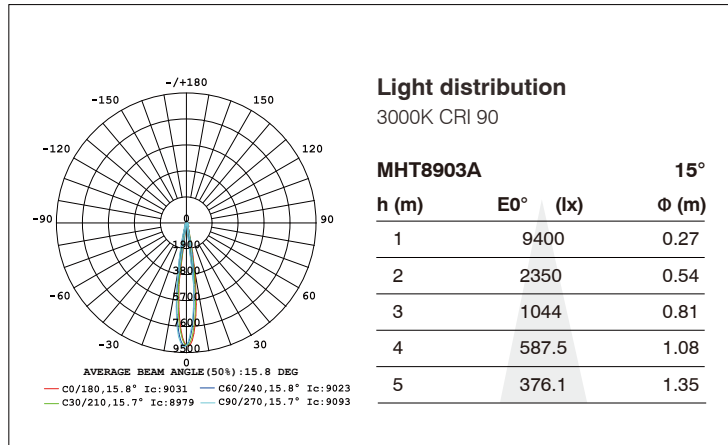

All values are measured at 220V(+/- 10%).
 Color temperature range 2700K/3000K/3500K/4000K/5000K/6000K/Tunable White.
 Colour Rendering Index (CRI) CRI80, CRI90
 Die-casting Aluminum

Frame Finishing color

- Black RAL9005
- Grey RAL9006
- White RAL9016

IP20

220V
240V

MHT8902A, 10W, 1105LUM

MHT8902A

MHT8903A, 20W, 1567LUM

MHT8903A

MHT8904A, 28W, 2273LUM

MHT8904A

Morris

MHT8902B, 10W, 1259LUM

MHT8903B, 20W, 1947LUM

MHT8904B, 28W, 2629LUM

IP20

220V
240V

SL408, 10W, 919LUM