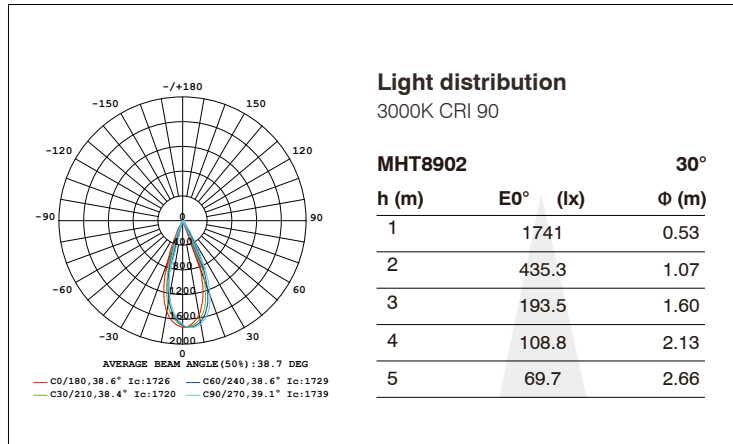

All values are measured at 220V(+/- 10%).
 Color temperature range 2700K/3000K/3500K/4000K/5000K/6000K/Tunable White.
 Colour Rendering Index (CRI) CRI80, CRI90
 Die-casting Aluminum

Frame Finishing color

MHT8904A

Morris

MHT8902B, 10W, 1259LUM

MHT8903B, 20W, 1947LUM

MHT8904B, 28W, 2629LUM

IP20

220V
240V

SL408, 10W, 919LUM

SL408

SL409, 20W, 2180LUM

SL409

SL410, 28W, 2681LUM

SL410

Morris

MHT8902, 10W, 919LUM

MHT8903, 20W, 2180LUM