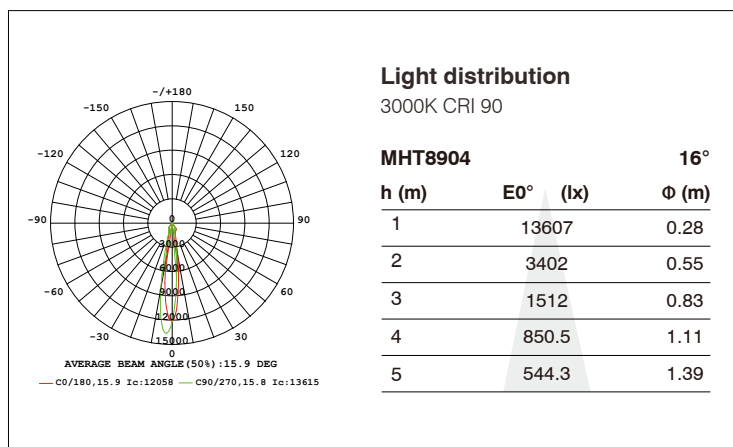

MHT8904, 28W, 2681LUM