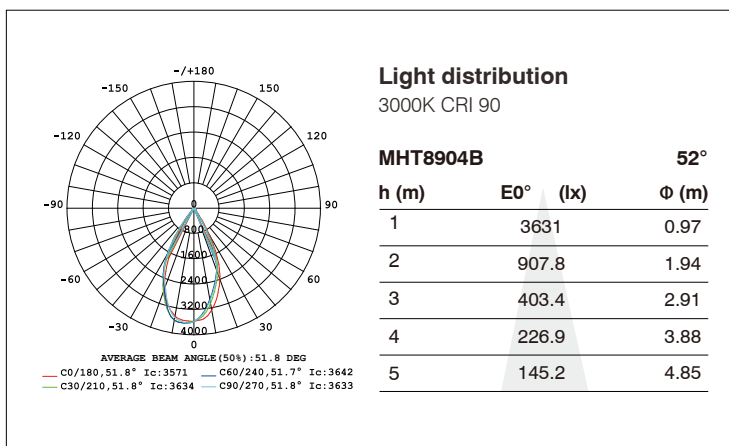

All values are measured at 220V(+/- 10%).
 Color temperature range 2700K/3000K/3500K/4000K/5000K/6000K/Tunable White.
 Colour Rendering Index (CRI) CRI80, CRI90
 Die-casting Aluminum

Frame Finishing color

MHT8904A

Morris

MHT8902B, 10W, 1259LUM

MHT8903B, 20W, 1947LUM

MHT8904B, 28W, 2629LUM

IP20

220V
240V

SL408, 10W, 919LUM