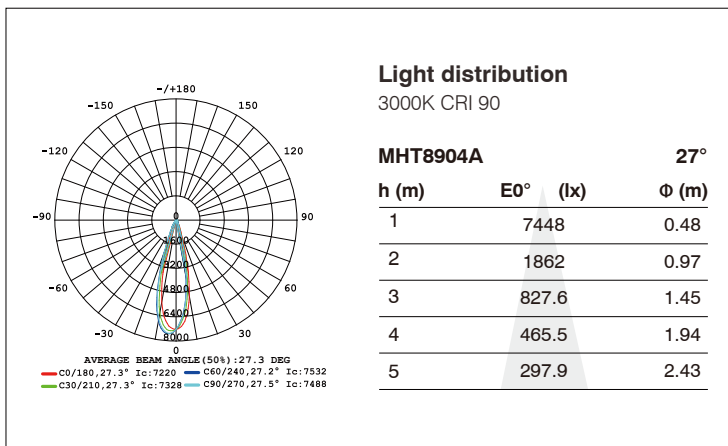

All values are measured at 220V(+/- 10%).
 Color temperature range 2700K/3000K/3500K/4000K/5000K/6000K/Tunable White.
 Colour Rendering Index (CRI) CRI80, CRI90
 Die-casting Aluminum

Frame Finishing color

- Black RAL9005
- Grey RAL9006
- White RAL9016

IP20

220V
240V

MHT8902A, 10W, 1105LUM

MHT8902A

MHT8903A, 20W, 1567LUM

MHT8903A

MHT8904A, 28W, 2273LUM

MHT8904A

Morris

MHT8902B, 10W, 1259LUM

MHT8903B, 20W, 1947LUM

MHT8904B, 28W, 2629LUM

IP20

220V
240V

SL408, 10W, 919LUM