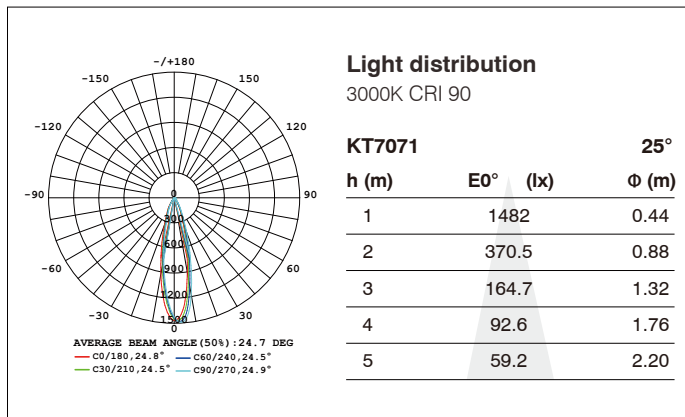

KT7071, 6W, 433LUM