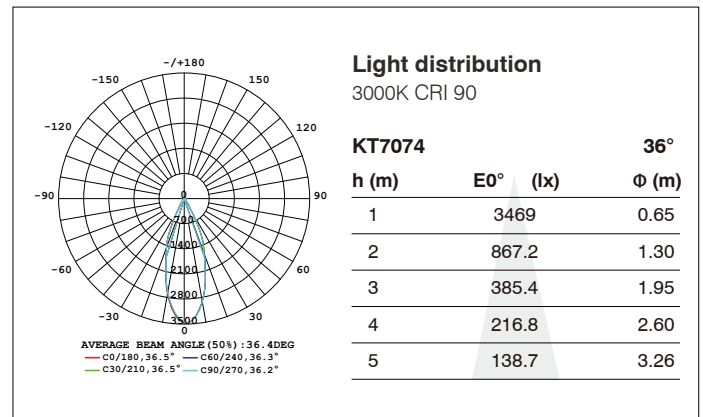

KT7074, 20W, 1475LUM