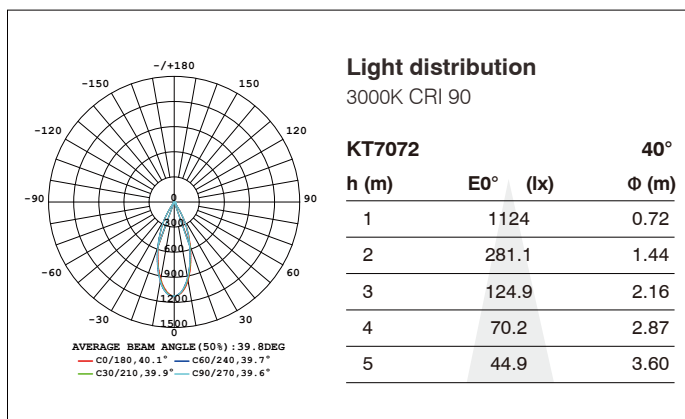

KT7072, 8W, 548LUM