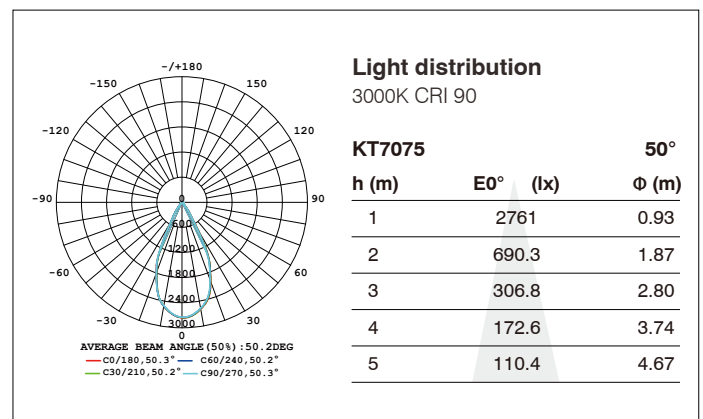

KT7075, 25W, 1741LUM