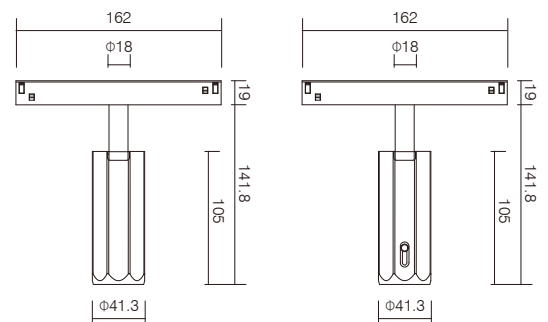

Gusta

Control Type

On-off

0-10V

DALI

Casambi

Luminaire specifications

Mode	Power	Lumen	CCT	BA.	Light Source	Driver	CRI
MHTA8961	8W	428	3000K	20/40/60°	Bridgelux	HEP	90
MHTA8962	8W	207-275	3000K	17-33°	Bridgelux	HEP	90

All values are measured at 48V.

Color temperature range 2700K/3000K/3500K/4000K/5000K/6000K/Tunable White.

Colour Rendering Index (CRI) CRI80, CRI90

Die-casting Aluminum

Frame Finishing color

■ Black RAL9005

■ Grey RAL9006

■ White RAL9016

■ Golden rose KETAI customized

■ Golden DAG KETAI customized

MHTA8961

MHTA8962