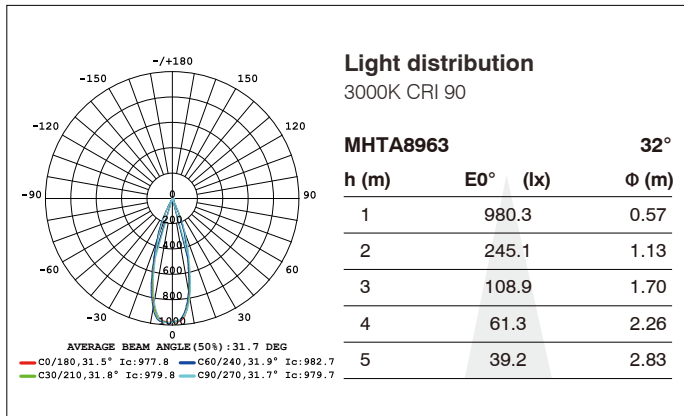

MHTA8963, 8W, 428LUM