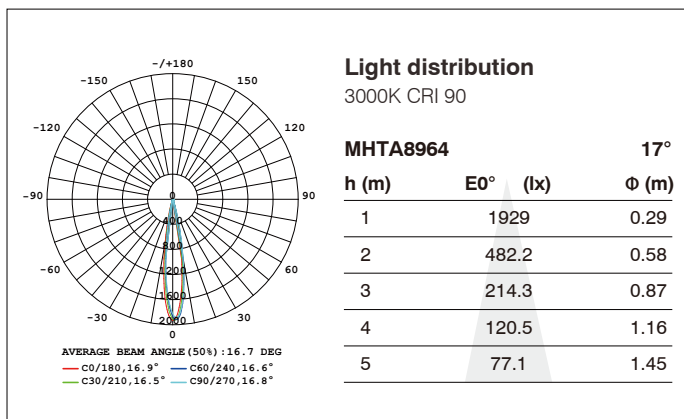

MHTA8964, 8W, 207-275LUM