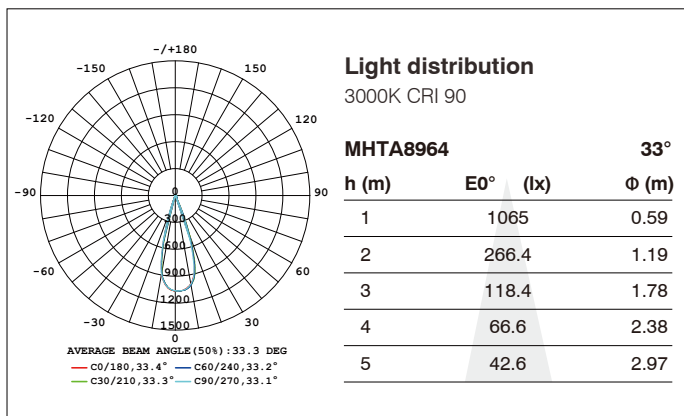

MHTA8964, 8W, 207-275LUM