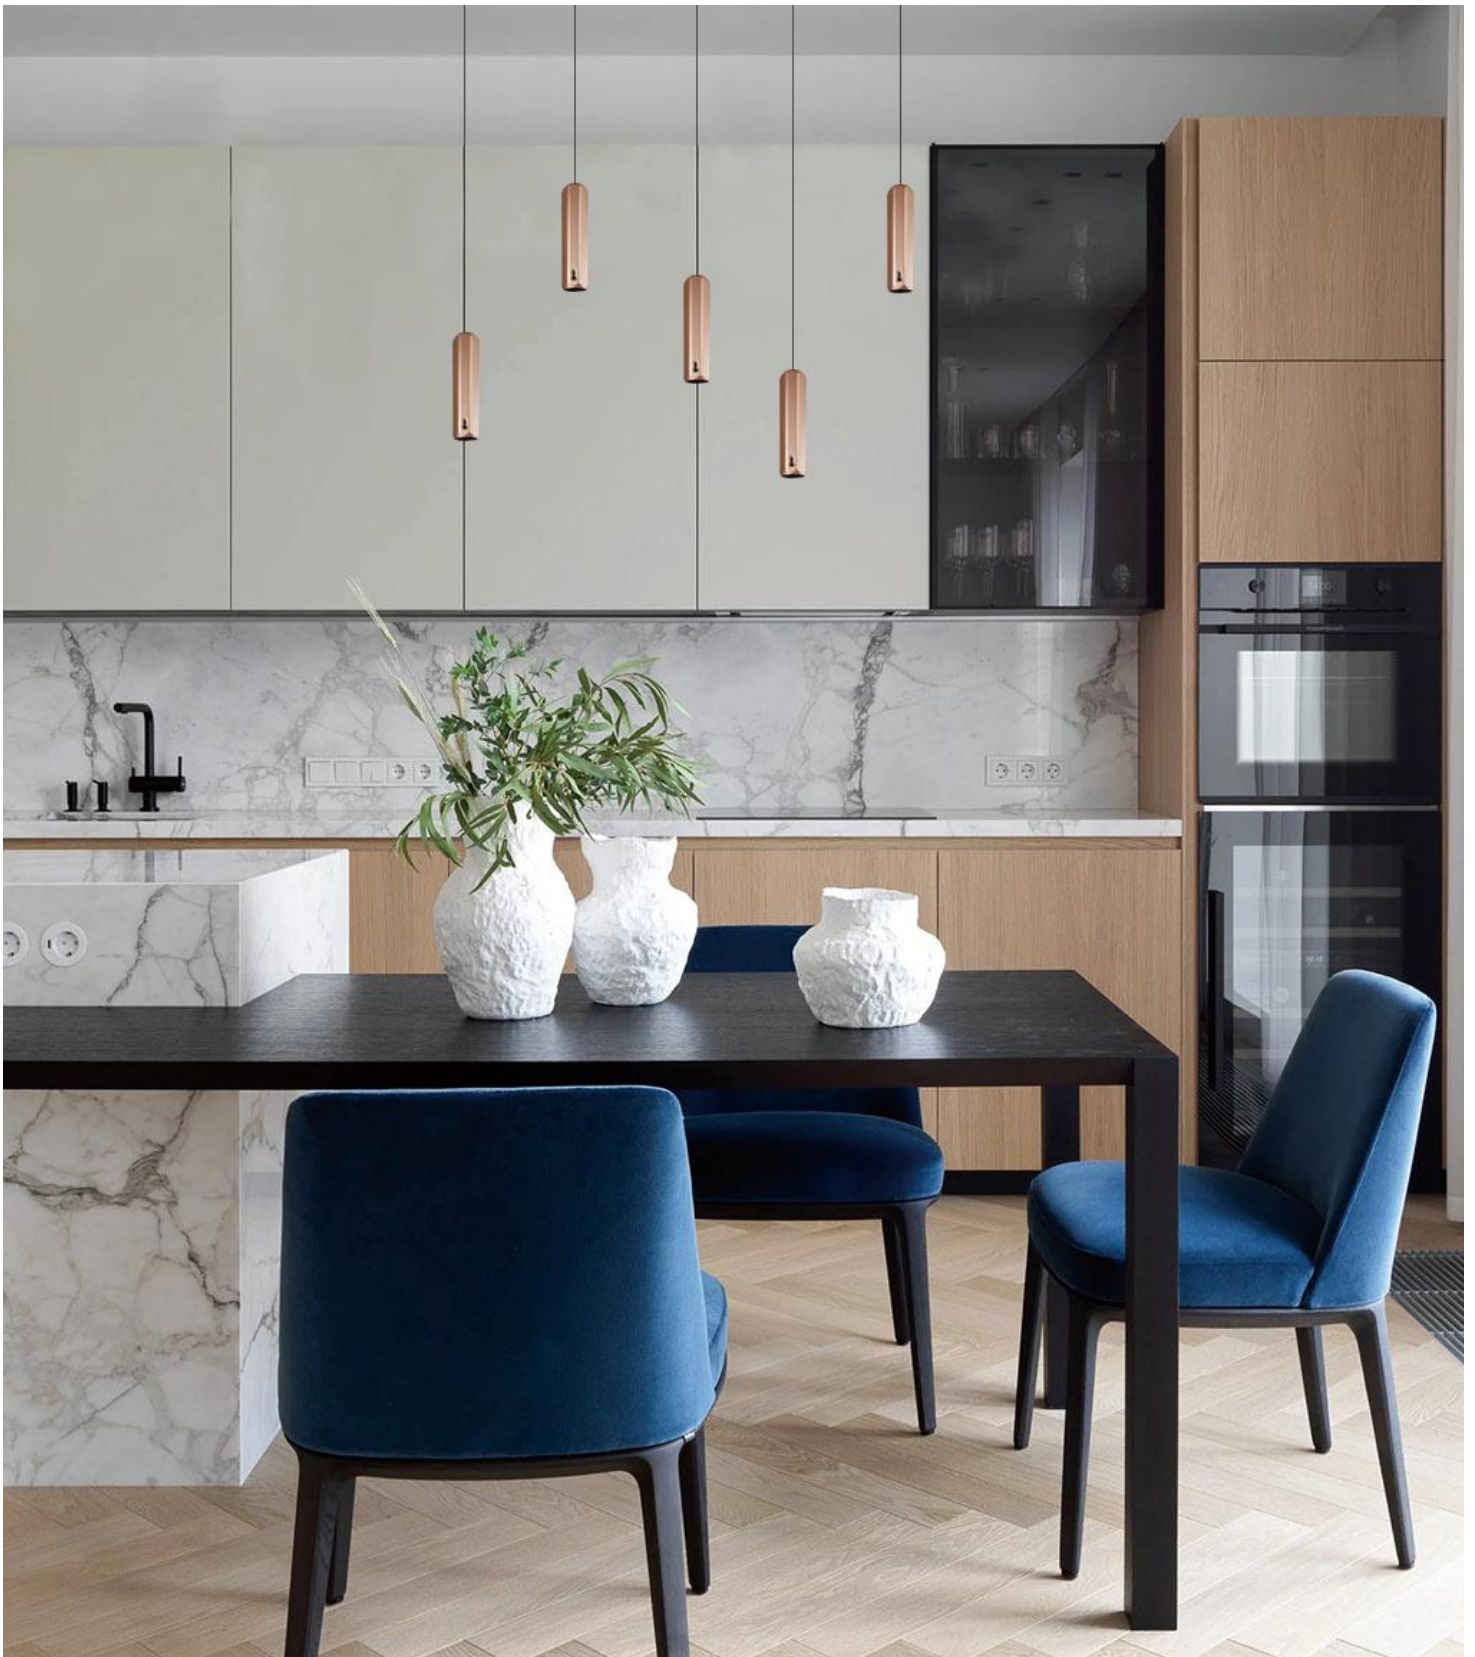

KETAI INDUSTRIES LIGHTING CO.,LTD.
Ketai Building, 4 Mashe New Street, Lishui, Nanhai,
Foshan Guangdong, China
T : +86 757 8560 7707
F : +86 757 8563 3675
E : sales@ketailighting.com

Join Us!

www.ketailighting.com

KETAI®