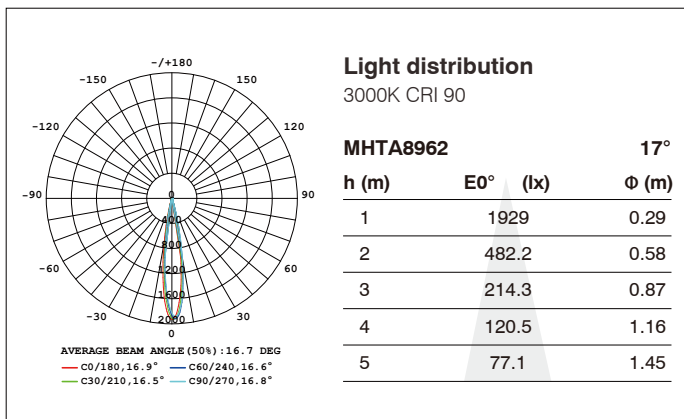

MHTA8962, 8W, 207-275LUM