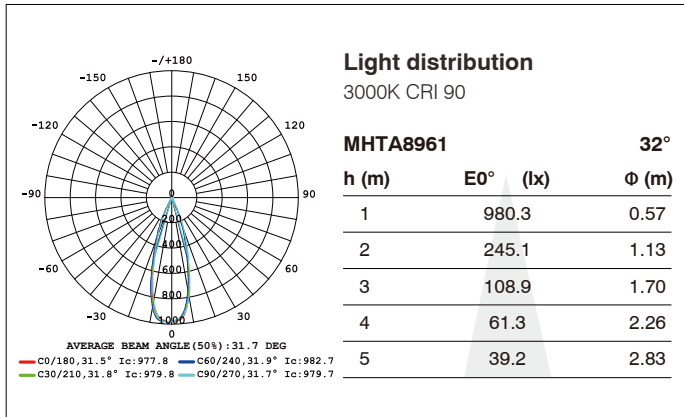

MHTA8961, 8W, 428LUM