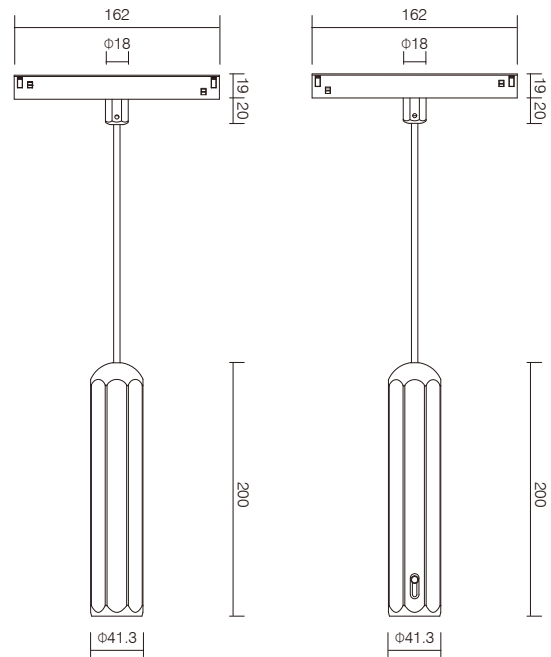

Gusta

Control Type

On-off

0-10V

DALI

Casambi

Luminaire specifications

Mode	Power	Lumen	CCT	BA.	Light Source	Driver	CRI
MHTA8963	8W	428	3000K	20/40/60°	Bridgelux	HEP	90
MHTA8964	8W	207-275	3000K	17-33°	Bridgelux	HEP	90

All values are measured at 48V.

Color temperature range 2700K/3000K/3500K/4000K/5000K/6000K/Tunable White.

Colour Rendering Index (CRI) CRI80, CRI90

Die-casting Aluminum

Frame Finishing color

■ Black RAL9005

■ Grey RAL9006

■ White RAL9016

■ Golden rose KETAI customized

■ Golden DAG KETAI customized

MHTA8963

MHTA8964