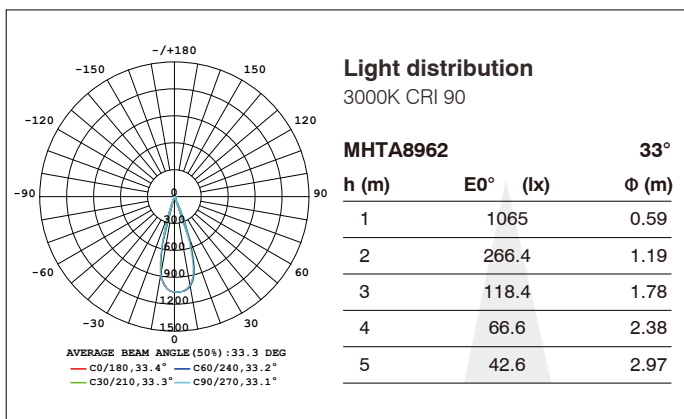

MHTA8962, 8W, 207-275LUM