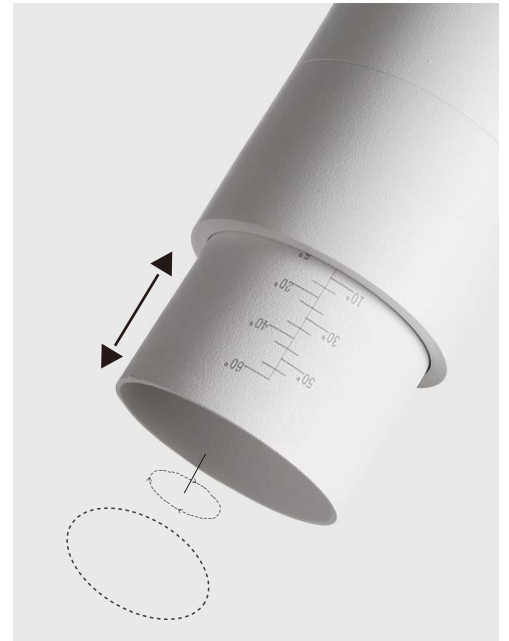

5-60° scale marking Accurate casting to ensure precise beam angle 15W with beam angle 8-45° and 30W with beam angle 18-55° can cover most of the lighting applications. Stock can be optimized.

Stepless adjustment of color temperature or brightness;