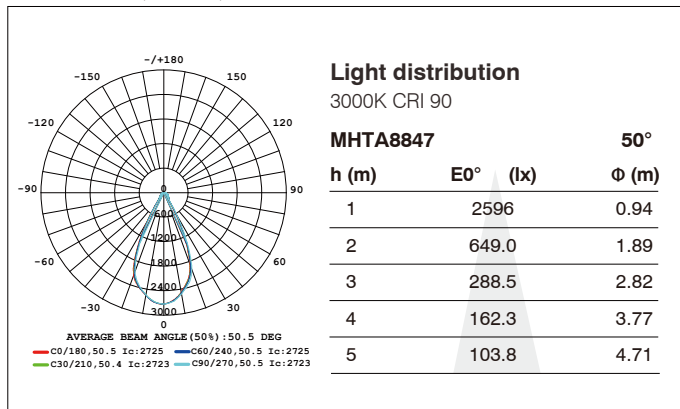

5-60° scale marking Accurate casting to ensure precise beam angle 15W with beam angle 8-45° and 30W with beam angle 18-55° can cover most of the lighting applications. Stock can be optimized.

Stepless adjustment of color temperature or brightness;

Brightness adjustment,
4 levels in total,

25%	50%	75%	100%
-----	-----	-----	------

Besides the wide beam angle, considering the application convenience, a digital display screen is installed on the top of the lamp body where the company LOGO, color temperature and brightness is readable. In practical applications, if the product to be displayed is at similar parameter as of the configured one, user can copy the settings of the first light to other lights, simplify the entire installation and debugging process with great efficiency.

Fabrice

MHT8837, 15W, 285-653LUM

MHT8837, 15W, 285-653LUM

MHT8847, 30W, 970-1962LUM

MHT8847, 30W, 970-1962LUM

MHT8837A, 15W,107-370LUM

MHT8837A, 15W, 107-370LLUM

MHT8847A, 30W, 707-1889LUM