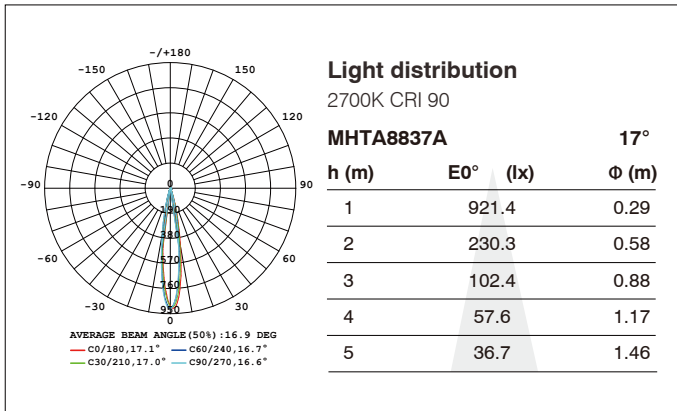

5-60° scale marking Accurate casting to ensure precise beam angle 15W with beam angle 8-45° and 30W with beam angle 18-55° can cover most of the lighting applications. Stock can be optimized.

Stepless adjustment of color temperature or brightness;

Brightness adjustment,
4 levels in total,

25%	50%	75%	100%
-----	-----	-----	------

Besides the wide beam angle, considering the application convenience, a digital display screen is installed on the top of the lamp body where the company LOGO, color temperature and brightness is readable. In practical applications, if the product to be displayed is at similar parameter as of the configured one, user can copy the settings of the first light to other lights, simplify the entire installation and debugging process with great efficiency.

Fabrice

MHT8837, 15W, 285-653LUM

MHT8837, 15W, 285-653LUM

MHT8847, 30W, 970-1962LUM

MHT8847, 30W, 970-1962LUM

MHT8837A, 15W,107-370LUM

MHT8837A, 15W, 107-370LLUM

MHT8847A, 30W, 707-1889LUM