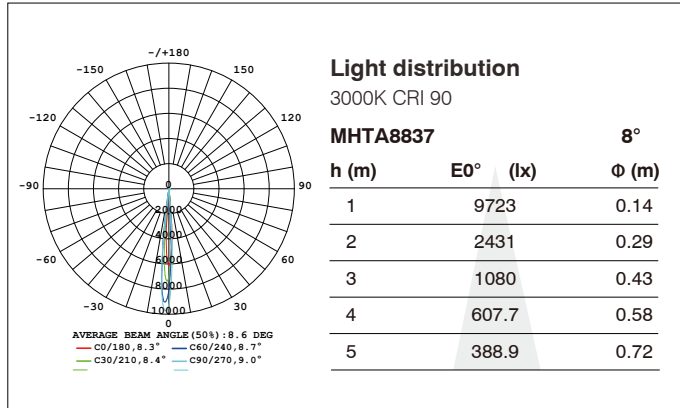

Fabrice

MHT8837, 15W, 285-653LUM