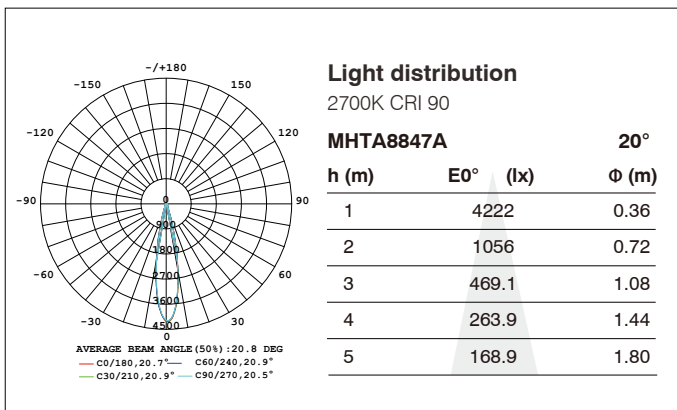

All values are measured at 220V(+/- 10%).
 Color temperature range 2700K/3000K/3500K/4000K/5000K/6000K/Tunable White.
 Colour Rendering Index (CRI) CRI80, CRI90
 Die-casting Aluminum

Frame Finishing color

5-60° scale marking Accurate casting to ensure precise beam angle 15W with beam angle 8-45° and 30W with beam angle 18-55° can cover most of the lighting applications. Stock can be optimized.

Stepless adjustment of color temperature or brightness;

Brightness adjustment,
4 levels in total,

25%	50%	75%	100%
-----	-----	-----	------

Besides the wide beam angle, considering the application convenience, a digital display screen is installed on the top of the lamp body where the company LOGO, color temperature and brightness is readable. In practical applications, if the product to be displayed is at similar parameter as of the configured one, user can copy the settings of the first light to other lights, simplify the entire installation and debugging process with great efficiency.

Fabrice

MHT8837, 15W, 285-653LUM

MHT8837, 15W, 285-653LUM

MHT8847, 30W, 970-1962LUM

MHT8847, 30W, 970-1962LUM

MHT8837A, 15W,107-370LUM

MHT8837A, 15W, 107-370LLUM

MHT8847A, 30W, 707-1889LUM