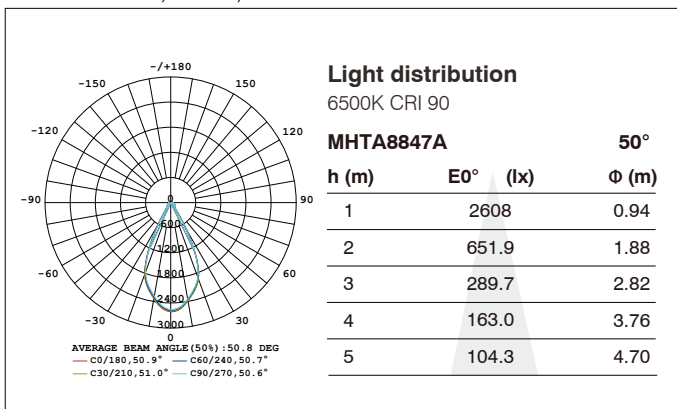

MHT8847A, 30W, 707-1889LUM