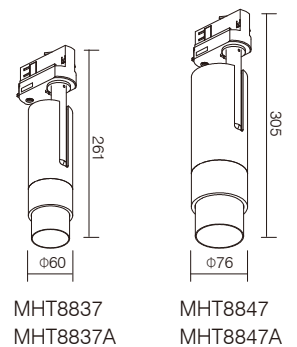

Control Type

On-off
0-10V
Phase-Cut
DALI
Casambi
WIFI
Bluetooth
Zigbee

Luminaire specifications

Mode	Power	Lumen	CCT	BA.	Light Source	Driver	CRI
MHT8837	15W	258-653	3000K	8-45°	Bridgelux	OSRAM	90
MHT8847	30W	970-1962	3000K	18-55°	Bridgelux	OSRAM	90
MHT8837A	15W	107-370	2700-6500K	17-41°	EVERCORE	KEGU	90
MHT8847A	30W	707-1889	2700-6500K	20-50°	EVERCORE	KEGU	90

All values are measured at 220V(+/- 10%).
Color temperature range 2700K/3000K/3500K/4000K/5000K/6000K/Tunable White.
Colour Rendering Index (CRI) CRI80, CRI90
Die-casting Aluminum

Frame Finishing color

- Black RAL9005
- Grey RAL9006
- White RAL9016