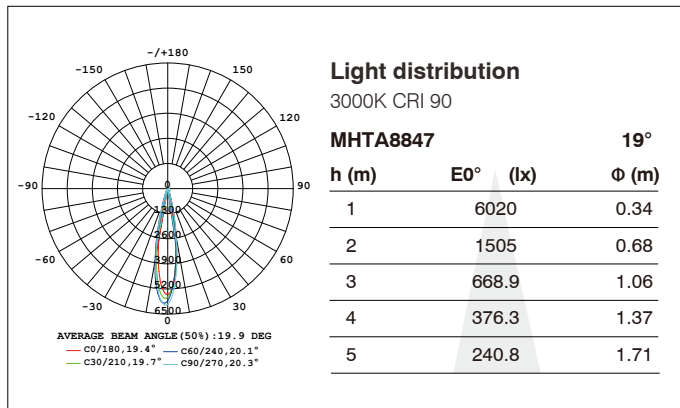

5-60° scale marking Accurate casting to ensure precise beam angle 15W with beam angle 8-45° and 30W with beam angle 18-55° can cover most of the lighting applications. Stock can be optimized.

Stepless adjustment of color temperature or brightness;

Brightness adjustment,
4 levels in total,

25%	50%	75%	100%
-----	-----	-----	------

Besides the wide beam angle, considering the application convenience, a digital display screen is installed on the top of the lamp body where the company LOGO, color temperature and brightness is readable. In practical applications, if the product to be displayed is at similar parameter as of the configured one, user can copy the settings of the first light to other lights, simplify the entire installation and debugging process with great efficiency.

Fabrice

MHT8837, 15W, 285-653LUM

MHT8837, 15W, 285-653LUM

MHT8847, 30W, 970-1962LUM

MHT8847, 30W, 970-1962LUM

MHT8837A, 15W,107-370LUM

MHT8837A, 15W, 107-370LLUM

MHT8847A, 30W, 707-1889LUM