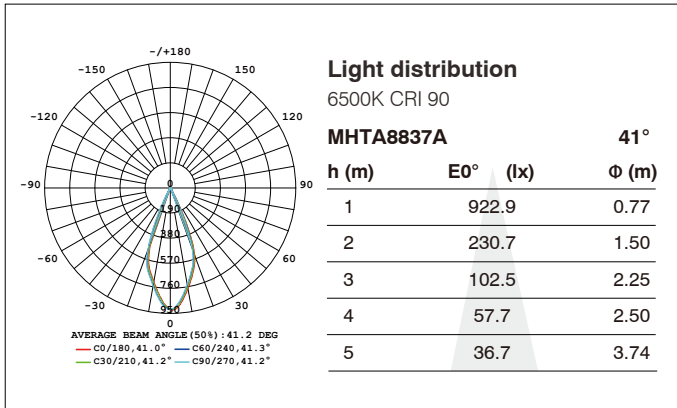

5-60° scale marking Accurate casting to ensure precise beam angle 15W with beam angle 8-45° and 30W with beam angle 18-55° can cover most of the lighting applications. Stock can be optimized.

Stepless adjustment of color temperature or brightness;

Brightness adjustment,
4 levels in total,

25%	50%	75%	100%
-----	-----	-----	------

Besides the wide beam angle, considering the application convenience, a digital display screen is installed on the top of the lamp body where the company LOGO, color temperature and brightness is readable. In practical applications, if the product to be displayed is at similar parameter as of the configured one, user can copy the settings of the first light to other lights, simplify the entire installation and debugging process with great efficiency.

Fabrice

MHT8837, 15W, 285-653LUM

MHT8837, 15W, 285-653LUM

MHT8847, 30W, 970-1962LUM

MHT8847, 30W, 970-1962LUM

MHT8837A, 15W,107-370LUM

MHT8837A, 15W, 107-370LLUM

MHT8847A, 30W, 707-1889LUM