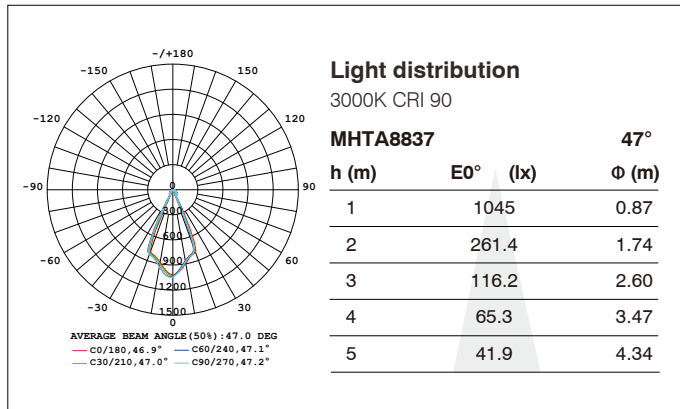

MHT8837, 15W, 285-653LUM