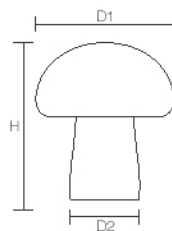

LED garden light

Shielded light distribution

Protection class IP 65

Terrazzo and safety glass

3 years' availability guarantee

LED color temperature: 2700K, 3000K, 4000K

There is one thing for sure: Mogulite is precisely the shining point of what's been missing in our landscaping. About Mogulite, you will love its mushroom new concepts design, matte gypsum finished and pleasant anti-glare. The mushroom design and anti-glare light performance, make your garden warmer and more vitality.

The design of the luminaires may get upgraded and the specifications of them may be adjusted by different degree. Please visit our website and check the detail description and specification of the luminaires. For the products that you are interested in, you could find there all the needed information: power, luminous flux, CCT, CRI, etc.