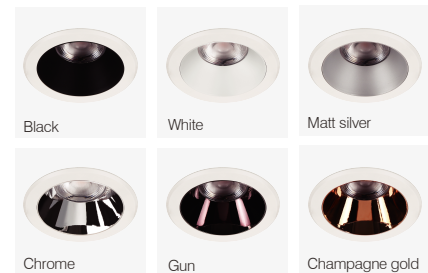

Front Ring Finish color

For KT7253