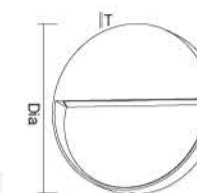

LED wall light

Light emission on one side

Protection class IP 65
Cast aluminum, aluminum and safety glass
3 years' availability guarantee

LED color temperature: 2700K, 3000K, 4000K

Finish color

☒ RAL 9005
☐ RAL 9016
☐ RAL 9006

The series of wall lights, Eclipse, with different shapes and designs, create the artistic concept of dream land and the Milky Way, etc. The combination of geometric figures makes these lighting fixture simple but profound. It's like the Chinese saying "There's an end to the words, but not to their message." You could apply these beautifully designed lights to different environment to improve the artistic and variegated atmosphere.

The design of the luminaires may get upgraded and the specifications of them may be adjusted by different degree. Please visit our website and check the detail description and specification of the luminaires. For the products that you are interested in, you could find there all the needed information: power, luminous flux, CCT, CRI, etc.