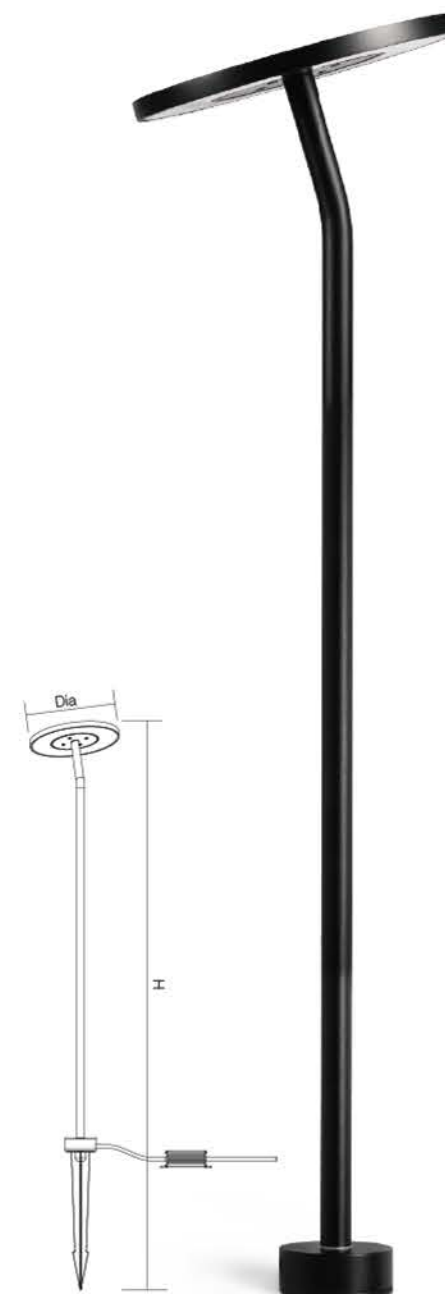

LED garden light with the spike

Shielded light distribution

Protection class IP 65
Cast aluminum, aluminum and safety glass
3 years' availability guarantee

LED color temperature: 2700K, 3000K, 4000K

Finish color

☒ RAL 9005 ☐ RAL 9016 ☐ RAL 9006

This luminaire has the beauty and elegance of sunflowers. When you installed it in your garden, it becomes a natural part there. It is born to be a perfect fitting of the outdoor environment. The first sight you catch it, you are impressed; after being accompanied by it for a few years, it becomes a close friend of yours. As if it is smiling and talking to you always.

The design of the luminaires may get upgraded and the specifications of them may be adjusted by different degree. Please visit our website and check the detail description and specification of the luminaires. For the products that you are interested in, you could find there all the needed information: power, luminous flux, CCT, CRI, etc.

LED Low Voltage IP65 SMD AREEK

	W	LUM	CCT	BEAM	CRI	Dia	H
FL948	20	2822	3000K	/	80	Ø170	1076