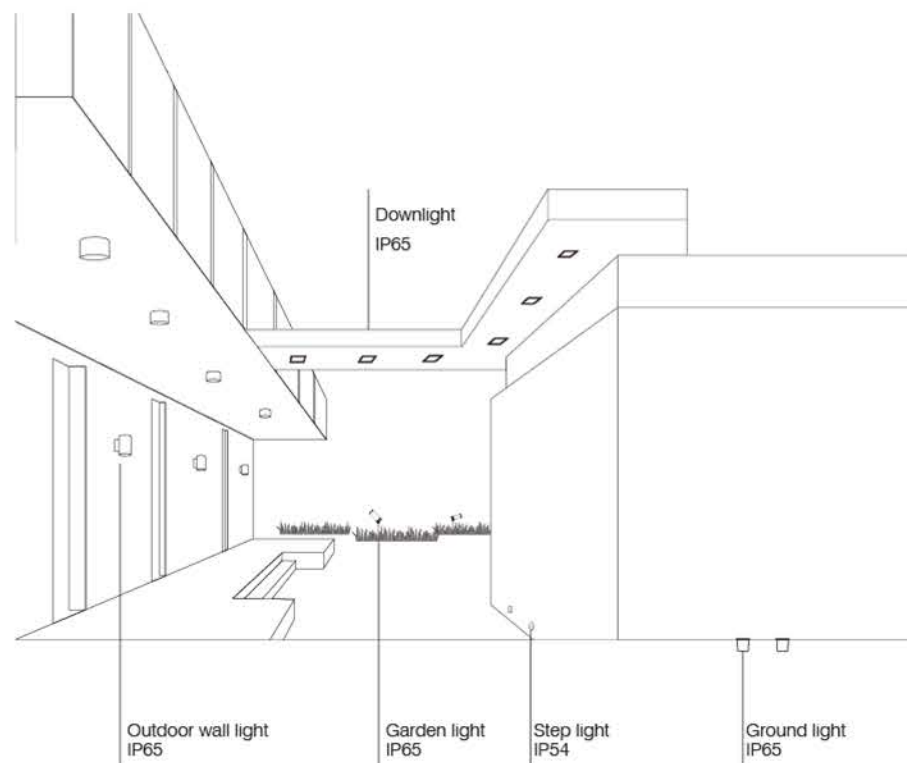

OUTDOOR LIGHT

LED outdoor lighting products including the garden light, ground light and wall light are the perfect solution for illuminating your garden, terrace and path and providing a tranquil backdrop to an evening spent relaxing outdoors.

The right choice of outdoor lighting can be adopted not only to bring a comfortable ambience to our garden, but also use selected wall light with design for safe entrance area.

The right choice outdoor lighting can not only play a role as a guarder in the dark, but also ensure product safe performance.