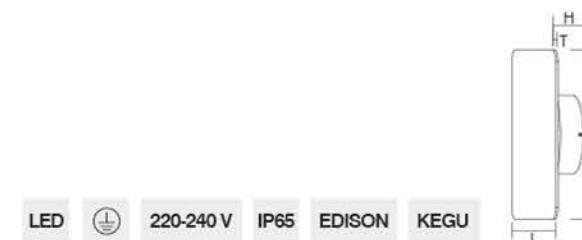

LED wall light

Shielded light distribution

Protection class IP 65
Cast aluminum, aluminum and safety glass
3 years' availability guarantee

LED color temperature: 2700K, 3000K, 4000K

Finish color

■ RAL 9005 □ RAL 9016 ◻ RAL 9006

The series of wall lights, Eclipse, with different shapes and designs, create the artistic concept of dream land and the Milky Way, etc. The combination of geometric figures makes these lighting fixture simple but profound. It's like the Chinese saying "There's an end to the words, but not to their message." You could apply these beautifully designed lights to different environment to improve the artistic and variegated atmosphere.

The design of the luminaires may get upgraded and the specifications of them may be adjusted by different degree. Please visit our website and check the detail description and specification of the luminaires. For the products that you are interested in, you could find there all the needed information: power, luminous flux, CCT, CRI, etc.