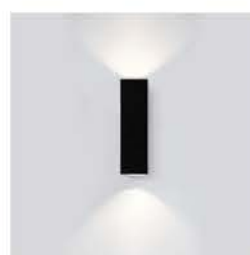

WL652 Square wall light

LED

AC 220-240 V
IP65
Bridgelux
OSRAM

	W	LUM	CCT	BEAM	CRI	L	W	H
WL651	2x10	2x1032	3000K	/	80	57	69	200
WL652	2x10	2x1032	3000K	/	80	62	56.5	200