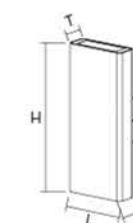

LED 220-240 V IP65 CREE KEGU

	W	LUM	CCT	BEAM	CRI	L	W	H	T
WL640	15	670	3000K	120°	80	107	55	250	38