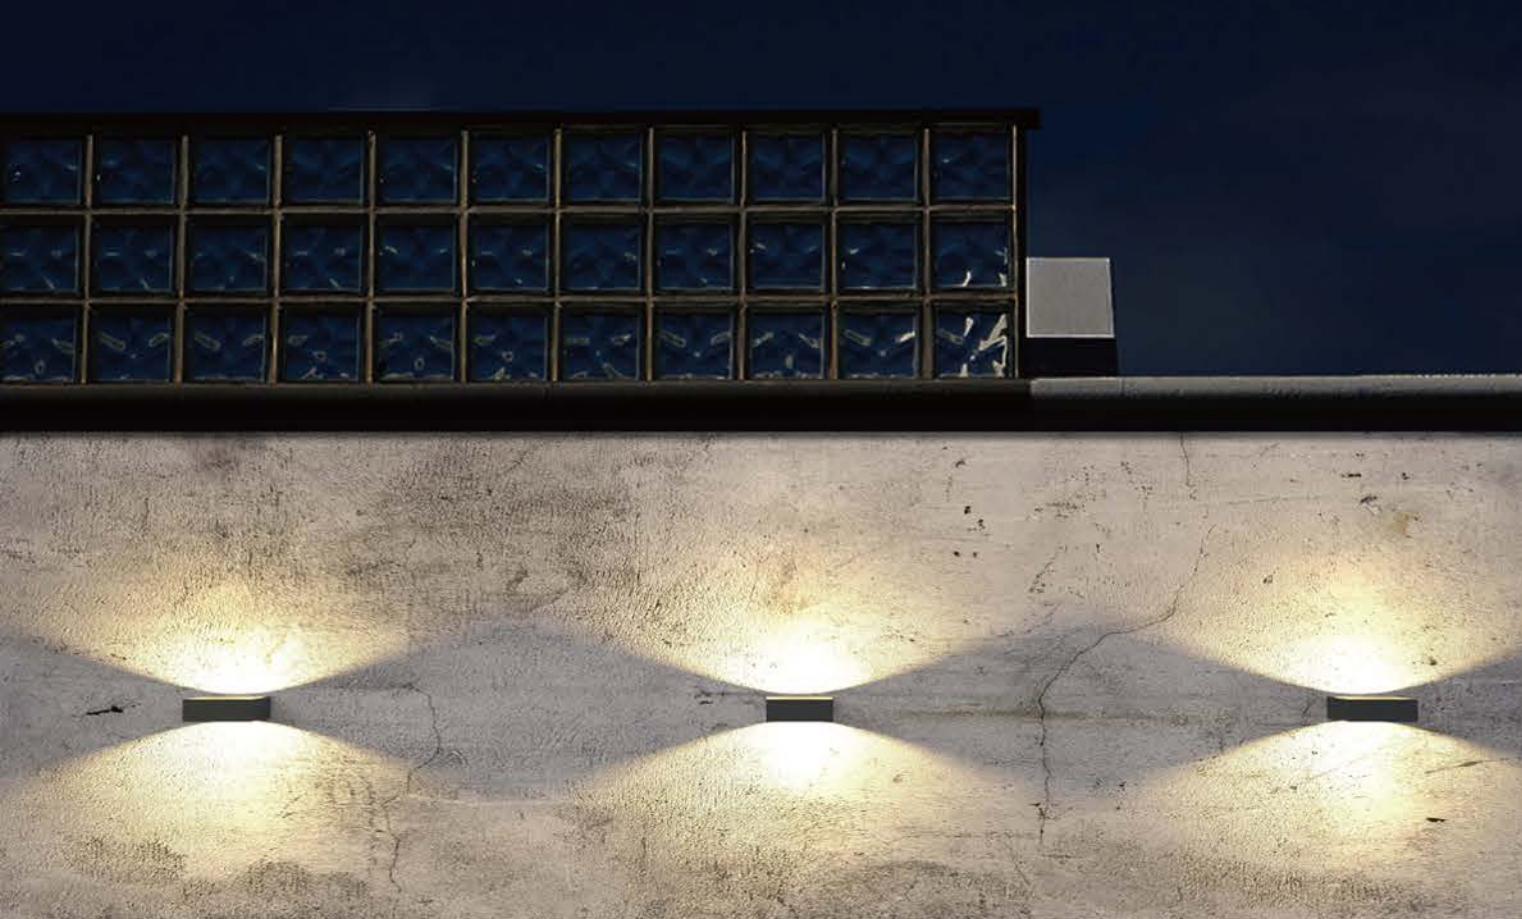

LED wall light

Symmetrical light distribution

Protection class IP 65
Cast aluminum, aluminum and safety glass
3 years' availability guarantee

LED color temperature: 2700K, 3000K, 4000K

Finish color

■ RAL 9005   □ RAL 9016   □ RAL 9006

Easily you could find the connection between these wall lights and the garden light series of EDIFIER. These designs are so compact and well finished, designers want them to be used elsewhere. The soft rays with the curve edge is rather charming, which makes them perfect wall lights too. Besides, for both designs of this series, you have three colors to choose from: grey, white and black.

The design of the luminaires may get upgraded and the specifications of them may be adjusted by different degree. Please visit our website and check the detail description and specification of the luminaires. For the products that you are interested in, you could find there all the needed information: power, luminous flux, CCT, CRI, etc.