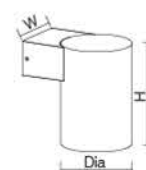

LED AC 220-240 V IP65 ZOM

	W	LUM	CCT	BEAM	CRI	Dia	W	H
WL581B	8	540	3000K	30°	80	Φ65	56	90
WL582B	10	770	3000K	30°	80	Φ91	91	125
WL583B	20	1800	3000K	30°	80	Φ120	150	151