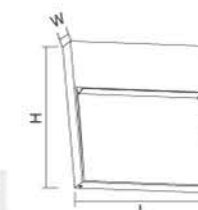

LED wall light

Light emission on one side

Protection class IP 65
Cast aluminum, aluminum and safety glass
3 years' availability guarantee

LED color temperature: 2700K, 3000K, 4000K

Finish color

■ RAL 9005 □ RAL 9016 □ RAL 9006

The series of wall lights, Eclipse, with different shapes and designs, create the artistic concept of dream land and the Milky Way, etc. The combination of geometric figures makes these lighting fixture simple but profound. It's like the Chinese saying "There's an end to the words, but not to their message." You could apply these beautifully designed lights to different environment to improve the artistic and variegated atmosphere.

The design of the luminaires may get upgraded and the specifications of them may be adjusted by different degree. Please visit our website and check the detail description and specification of the luminaires. For the products that you are interested in, you could find there all the needed information: power, luminous flux, CCT, CRI, etc.