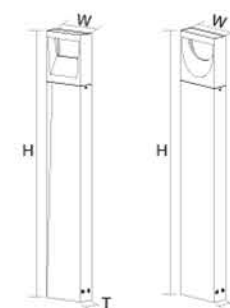

LED garden light

Symmetrical light distribution

Protection class IP 65
Cast aluminum, aluminum and safety glass
3 years' availability guarantee

LED color temperature: 2700K, 3000K, 4000K

Finish color

■ RAL 9005 □ RAL 9016 □ RAL 9006

The light coming out from these lighting fixtures is the real thing. It casts downwards, resulting to two areas of soft rays with very gentle curve edge. They are gentlemen of garden lights-standing there quietly in suits of different colors. Needless to say, they can fit different environment perfectly. Don't forget, there are two designs in this series for you to choose from.

The design of the luminaires may get upgraded and the specifications of them may be adjusted by different degree. Please visit our website and check the detail description and specification of the luminaires. For the products that you are interested in, you could find there all the needed information: power, luminous flux, CCT, CRI, etc.

LED AC 220-240 V IP65 Bridgelux KEGU

	W	LUM	CCT	BEAM	CRI	W	H	T
FL951	7	630	3000K	/	80	140	800	46
FL952	7	612	3000K	/	80	140	800	46