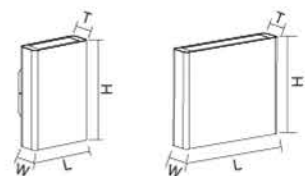

LED   ⊕   220-240 V   IP65   CREE   KEGU

	W	LUM	CCT	BEAM	CRI	L	W	H	T
WL633	16	625	3000K	120°	80	107	55	161	38
WL634	26	1340	3000K	120°	80	190	55	161	38