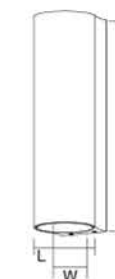

WL651 Round wall light