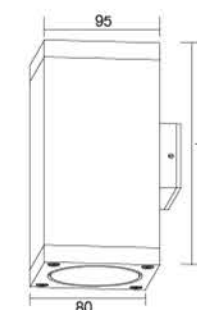

Retrofit wall light

Bulb not included

Protection class IP 65
Cast aluminum, aluminum and safety glass
3 years' availability guarantee

Socket: GU10, MR16

Finish color

☒ RAL 9005   ☐ RAL 9016   ☐ RAL 9006

VAGTER is a family of up and down wall light with round and square shape. It creates warm lighting effects on terraces and balconies, and also keeps watching for years like the guarder to ensure the personal safety.

The design of the luminaires may get upgraded and the specifications of them may be adjusted by different degree. Please visit our website and check the detail description and specification of the luminaires. For the products that you are interested in, you could find there all the needed information: power, luminous flux, CCT, CRI, etc.