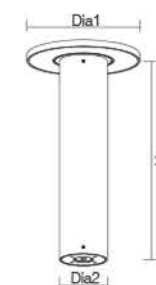

LED garden light

Shielded light distribution

Protection class IP 65

Cast aluminum, aluminum and safety glass

3 years' availability guarantee

LED color temperature: 2700K, 3000K, 4000K

Finish color

☒ RAL 9005
☐ RAL 9016
☐ RAL 9006

You could easily tell the similarity between these luminaires and mushrooms. They are a mushroom family of multiple heights. It is very meaningful, because you could create a forest of mushrooms by adjusting the position of these lights. You can have interaction with them. This is the real meaning of these garden lights and the inspiration of the designers.

The design of the luminaires may get upgraded and the specifications of them may be adjusted by different degree. Please visit our website and check the detail description and specification of the luminaires. For the products that you are interested in, you could find there all the needed information: power, luminous flux, CCT, CRI, etc.

☒ LED
☒ AC 220-240 V
☒ IP65
☒ SMD
☒ AREEK

	W	LUM	CCT	BEAM	CRI	Dia 1	Dia 2	H
FL949A	20	2780	3000K	/	80	Φ170	Φ72	310
FL949B	20	2780	3000K	/	80	Φ170	Φ72	460
FL949C	20	2780	3000K	/	80	Φ170	Φ72	610