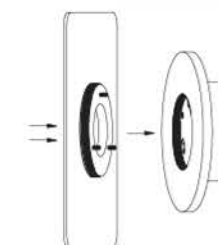

LED wall light

Shielded light distribution

Protection class IP 65
Cast aluminum, aluminum and safety glass
3 years' availability guarantee

LED color temperature: 2700K, 3000K, 4000K

Finish color

■ RAL 9005 □ RAL 9016 ◻ RAL 9006

The series of wall lights, Eclipse, with different shapes and designs, create the artistic concept of dream land and the Milky Way, etc. The combination of geometric figures makes these lighting fixture simple but profound. It's like the Chinese saying "There's an end to the words, but not to their message." You could apply these beautifully designed lights to different environment to improve the artistic and variegated atmosphere.

The design of the luminaires may get upgraded and the specifications of them may be adjusted by different degree. Please visit our website and check the detail description and specification of the luminaires. For the products that you are interested in, you could find there all the needed information: power, luminous flux, CCT, CRI, etc.