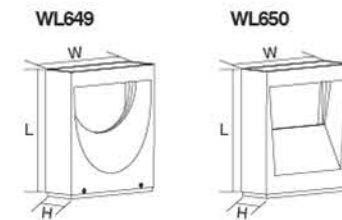

LED   ⚡   AC 220-240 V   IP65   Bridgelux   KEGU

	W	LUM	CCT	BEAM	CRI	L	W	H
WL649	7	599	3000K	/	80	157	140	46
WL650	7	583	3000K	/	80	157	140	46