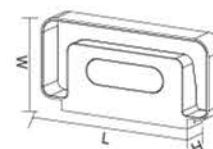

LED wall light

Light emission on one side

Protection class IP 65
Cast aluminum, aluminum and safety glass
3 years' availability guarantee

LED color temperature: 2700K, 3000K, 4000K

Finish color

☒ RAL 9005
☐ RAL 9016
☐ RAL 9006

This is a very special luminaire. The lighting part is surrounded and "protected" by a "handle". With the light shining downwards, it could be used in different ambience. Unique design, fashionable and reliable quality is the label of it. It really is a combination of "appearance and strength".

The design of the luminaires may get upgraded and the specifications of them may be adjusted by different degree. Please visit our website and check the detail description and specification of the luminaires. For the products that you are interested in, you could find there all the needed information: power, luminous flux, CCT, CRI, etc.