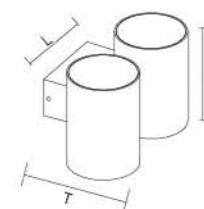

LED AC 220-240 V IP65 ZOM

	W	LUM	CCT	BEAM	CRI	L	T	H
WL581A	4x6	4x420	3000K	30°	80	148	95	90
WL582A	4x8	4x560	3000K	30°	80	203	126	92
WL583A	4x15	4x1050	3000K	30°	80	270	150	150