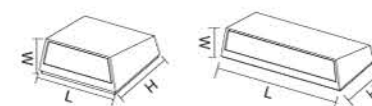

LED wall light

Light emission on one side

Protection class IP 65
Cast aluminum, aluminum and safety glass
3 years' availability guarantee

LED color temperature: 2700K, 3000K, 4000K

Finish color

☒ RAL 9005
☐ RAL 9016
☐ RAL 9006

Wall luminaires with light directed downwards, suitable for different installation heights. These are robust luminaires with a small overhand. Installed at a low height, they are also suitable for illuminating danger points in public and private areas such as steps. Luminaires for indoors and outdoors which make important areas visible in the dark or at low levels of illumination.

The design of the luminaires may get upgraded and the specifications of them may be adjusted by different degree. Please visit our website and check the detail description and specification of the luminaires. For the products that you are interested in, you could find there all the needed information: power, luminous flux, CCT, CRI, etc.

☒ LED
☒ AC 220-240 V
☒ IP65
☒ SMD

	W	LUM	CCT	BEAM	CRI	L	W	H
WL569	12	569	3000K	/	80	122	55	112
WL576	16	860	3000K	/	80	208	53	104