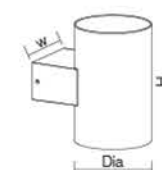

LED AC 220-240 V IP65 ZOM

	W	LUM	CCT	BEAM	CRI	Dia	W	H
WL581	2x6	2x420	3000K	30°	80	∅65	56	90
WL582	2x8	2x560	3000K	30°	80	∅91	91	125
WL583	2x15	2x1050	3000K	30°	80	∅120	150	152