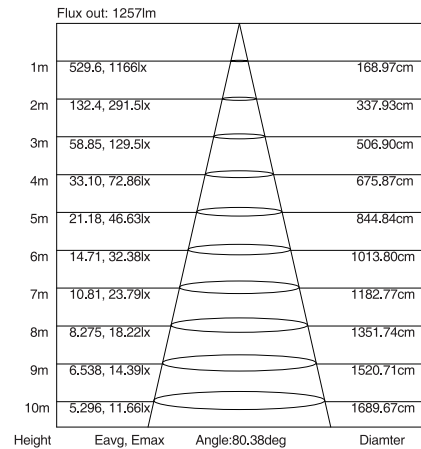

31W, 3000K, CRI 80+