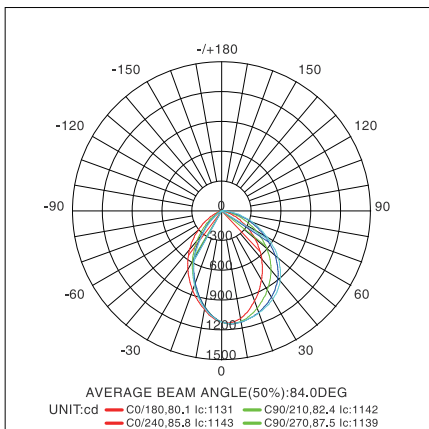

10W, 3000K, CRI 80+

Flux out: 406.3lm

Note:The Curves indicate the illuminated area and the average illumination when the luminaire is at different distance.

21W, 3000K, CRI 80+

Flux out: 692.0lm

Note:The Curves indicate the illuminated area and the average illumination when the luminaire is at different distance.

28W, 3000K, CRI 80+

Flux out: 1235lm

Note:The Curves indicate the illuminated area and the average illumination when the luminaire is at different distance.

TRACK LIGHT