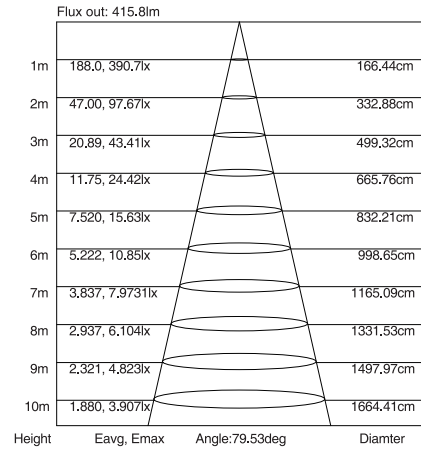

TRACK LIGHT

10W, 3000K, CRI 80+