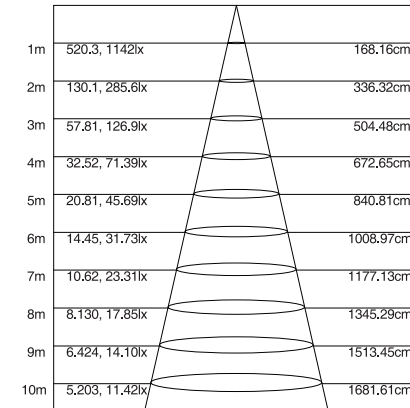

OPTIONS

Color RAL 9016 RAL 9006
 CCT 2700K 3000K 4000K
 CRI 80 90

SOURCE OPTION

CITIZEN / CREE

ADAPTOR OPTION

GLOBAL / PHILIPS / TCI

REFERENCE DRAWING

TRACK LIGHT

10W, 3000K, CRI 80+

Flux out: 406.3lm

Note:The Curves indicate the illuminated area and the average illumination when the luminaire is at different distance.

21W, 3000K, CRI 80+

Flux out: 692.0lm

Note:The Curves indicate the illuminated area and the average illumination when the luminaire is at different distance.

28W, 3000K, CRI 80+

Flux out: 1235lm

Note:The Curves indicate the illuminated area and the average illumination when the luminaire is at different distance.

TRACK LIGHT