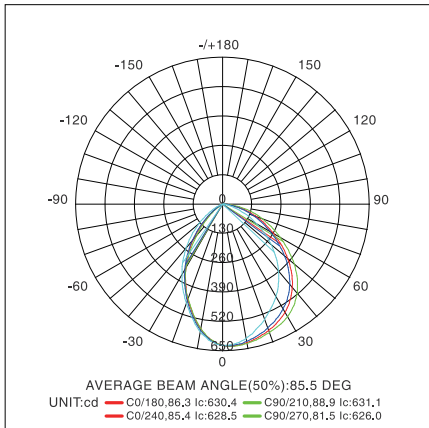

10W, 3000K, CRI 80+

Flux out: 406.3lm

Note:The Curves indicate the illuminated area and the average illumination when the luminaire is at different distance.

21W, 3000K, CRI 80+

Flux out: 692.0lm

Note:The Curves indicate the illuminated area and the average illumination when the luminaire is at different distance.

28W, 3000K, CRI 80+

Flux out: 1235lm

Note:The Curves indicate the illuminated area and the average illumination when the luminaire is at different distance.

TRACK LIGHT