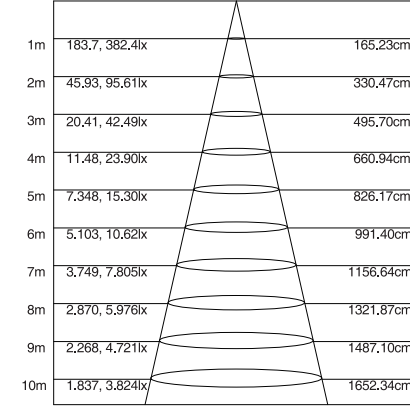

OPTIONS

Color RAL 9016 RAL 9006
 CCT 2700K 3000K 4000K
 CRI 80 90

SOURCE OPTION

CITIZEN / CREE

ADAPTOR OPTION

GLOBAL / PHILIPS / TCI

REFERENCE DRAWING

TRACK LIGHT

10W, 3000K, CRI 80+

Flux out: 406.3lm

Note:The Curves indicate the illuminated area and the average illumination when the luminaire is at different distance.

21W, 3000K, CRI 80+

Flux out: 692.0lm

Note:The Curves indicate the illuminated area and the average illumination when the luminaire is at different distance.

28W, 3000K, CRI 80+

Flux out: 1235lm

Note:The Curves indicate the illuminated area and the average illumination when the luminaire is at different distance.

TRACK LIGHT