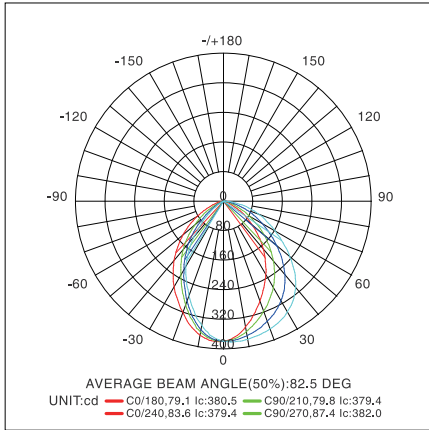

OPTIONS

Color RAL 9016 RAL 9006
 CCT 2700K 3000K 4000K
 CRI 80 90

SOURCE OPTION

CITIZEN / CREE

ADAPTOR OPTION

GLOBAL / PHILIPS / TCI

REFERENCE DRAWING

TRACK LIGHT

10W, 3000K, CRI 80+

Flux out: 406.3lm

Note:The Curves indicate the illuminated area and the average illumination when the luminaire is at different distance.

21W, 3000K, CRI 80+

Flux out: 692.0lm

Note:The Curves indicate the illuminated area and the average illumination when the luminaire is at different distance.