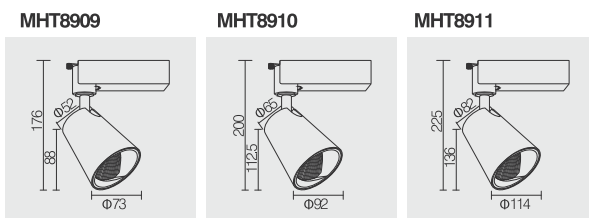

REFERENCE DRAWING