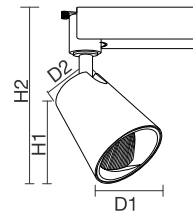

TRACK LIGHT

MHT8909 / MHT8910 / MHT8911 3 wire track light

TECH. DRAWING

MHT8909 / MHT8910 / MHT8911

LED  220-240 V IP20 OSRAM Bridgelux

	W	LUM	CCT	BEAM	CRI	D1	D2	H1	H2
MHT8909	10	755	3000K	Specular 10°	80	Φ73mm	Φ52mm	88mm	176mm
MHT8910	20	1350	3000K	Specular 10°	80	Φ92mm	Φ65mm	112.5mm	200mm
MHT8911	31	2250	3000K	Specular 10°	80	Φ114mm	Φ82mm	136mm	225mm