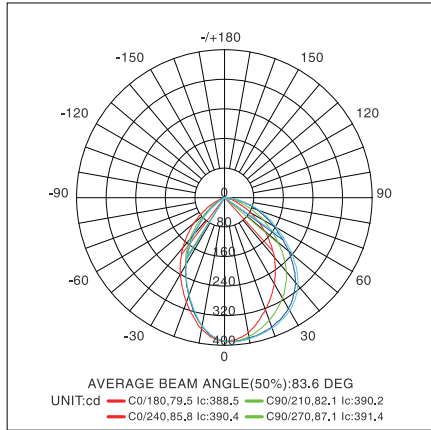

TRACK LIGHT

10W, 3000K, CRI 80+