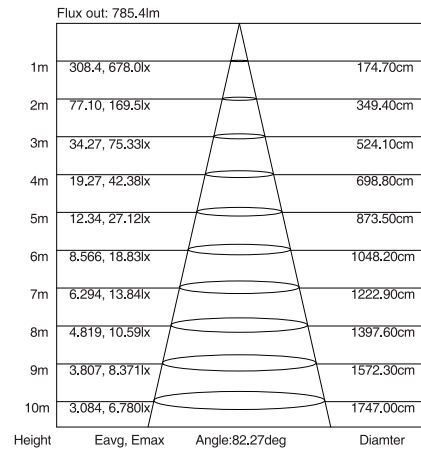

20W, 3000K, CRI 80+