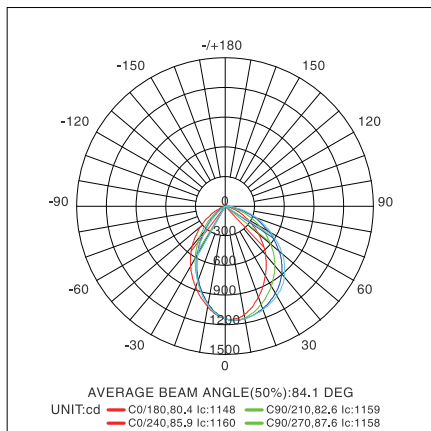

31W, 3000K, CRI 80+