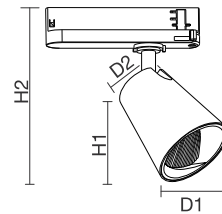

10W, 3000K, CRI 80+

20W, 3000K, CRI 80+

31W, 3000K, CRI 80+

TRACK LIGHT

MHT8909A / MHT8910A / MHT8911A

For 3 phase track with integrated adapter driver

TECH. DRAWING

MHT8909A / MHT8910A / MHT8911A