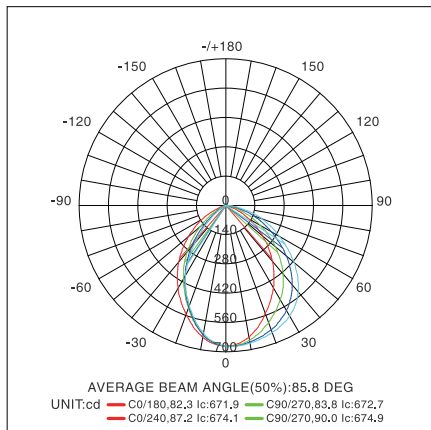

20W, 3000K, CRI 80+