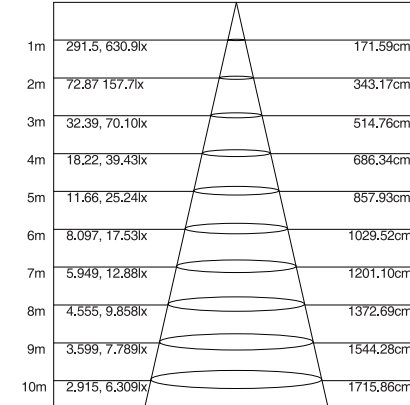

10W, 3000K, CRI 80+

Flux out: 406.3lm

Note:The Curves indicate the illuminated area and the average illumination when the luminaire is at different distance.

21W, 3000K, CRI 80+

Flux out: 692.0lm

Note:The Curves indicate the illuminated area and the average illumination when the luminaire is at different distance.

28W, 3000K, CRI 80+

Flux out: 1235lm

Note:The Curves indicate the illuminated area and the average illumination when the luminaire is at different distance.

TRACK LIGHT