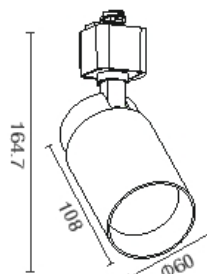

GU10 SPOT LIGHT

Housing can be unscrewed to
install and disassemble GU10
LED bulb

GU10 SPOT LIGHT

GU10 SPOT LIGHT

Housing can be
unscrewed to install
and disassemble
GU10 LED bulb

GU10 SPOT LIGHT

This spot light with screw-type housing is adaptable to different size of GU10 LED bulbs.

GU10 SPOT LIGHT

HKT8679

GU10 spot light for one phase track

GU10  100-240 V IP20

COLOR OPTION

- RAL 9016
- RAL 9005
- RAL 9006

TECH. DRAWING

LAMP SOURCE (GU10)