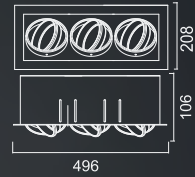

KETAI

MULTIPLE LIGHTS MODULAR

L07

TECHNICAL DATA

Item No.:	KT111-1	KT111-2	KT111-3	KT111-4	KT111-4F
Input:	12V AC 50Hz				
Lamp Type :	G53 QR-LP111				
power.:	1x50W	2x50W	3x50W	4x50W	4x50W
IP rating:	IP20				
Main Material:	Steel				
Surface Finish:	White,Black, Grey Powder Coating				
Adjustable direction:	Gimbal				
Installation Accessories:	Bracket				
Wiring:	Connection Box				

PACKING

Box size:	21 x 21 x 19 cm	21 x 11 x 36 cm	21 x 11 x 52 cm	21 x 11 x 65 cm	36 x 11 x 36 cm
Carton size:	44 x 44 x 41 cm	46.5 x 44 x 38 cm	46.5 x 44 x 54 cm	65 x 44 x 24 cm	69 x 37 x 38 cm
Pieces per carton:	8 pcs	8 pcs	8 pcs	4 pcs	6 pcs
Each carton :	0.079 m³	0.078 m³	0.110 m³	0.069 m³	0.097 m³