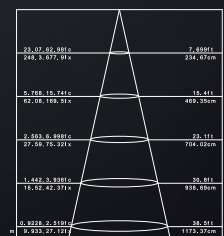

PACKING

Carton size:	41x 41 x 11 cm
Pcs per carton:	1 pcs
Each carton :	0,018 m³