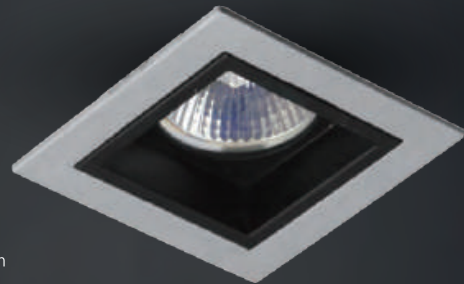

Recessed D.L

Φ76 mm

ACCESSORIES

TECHNICAL DATA

Lampholder :	L1 / L2	L3 / L4
Socket:	G5.3	GZ10
Input:	12V 50Hz	230V 50Hz
Lamp Type :	MR16 QR-CBC-51 Max 50W	GU10 QPAR51 Max 50W
IP rating:	IP20	
Main Material:	Aluminium	
Surface Finish:	White/Black/Grey/Chrome/Satin Nickel/Gold/Antique/Matt chrome	
Adjustable direction:	Fixed	
Installation Accessories:	Single Acticon Spring	

PACKING

Item No. :	All Model
Box size:	9 x 5 x 9 cm
Carton size:	47 x 40 x 28 cm
Pieces per carton:	50 pcs
Each carton :	0.05 m³