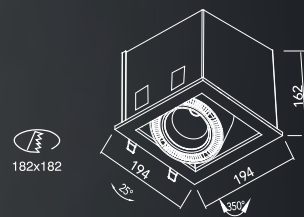

Snail Recessed DownLight