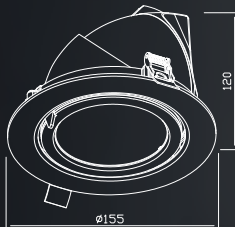

Recessed DownLight

Ø 150