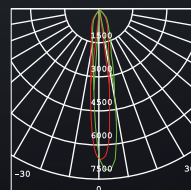

PACKING

Box size:	23.5 x 21.5 x 20.5 cm
Carton size:	65 x 24 x 43 cm
Pcs per carton:	6 pcs
Each carton :	0.068 m³