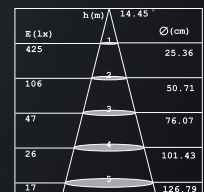

KT6520

LED Brand	Nichia 3030
Driver	KEP0301-350B1
Power	3 W
Driver Current	350 mA
Luminous Flux	180 LM
CCT	3000K
CRI	> 80
Beam Angle	37 °