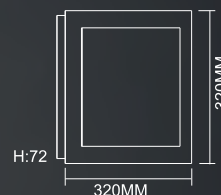

Wall Light

WL328A

TECHNICAL DATA

Item No.:	WL102	WL328	WL328A
Input:		230V AC 50/60Hz	
Lamp Type:	GR10q 2D 28W	G24q-3 TC-DEL 2x26W	
Main Material:		Aluminium	
Surface Finish:		White, Grey, Black powder coating	
Adjustable :		Fixed	
Installation by:		Screws	
Wiring:		Terminal Block	
Optics:	Frosted acrylic diffuser	Frosted glass or White Acrylic	2mm Frosted glass

PACKING

Box size:	34.5 x 12.5 x 34.5 cm	32 x 8 x 32 cm	34.5 x 9 x 34.5 cm
Carton size:	73.5 x 37.5 x 53.5 cm	33 x 33.5 x 51 cm	36 x 38 x 37 cm
Pcs per carton:	30 pcs	6 pcs	4 pcs
Each carton :	0,147 m³	0,057 m³	0,051 m³
MOQ	500 pcs	500 pcs	500 pcs