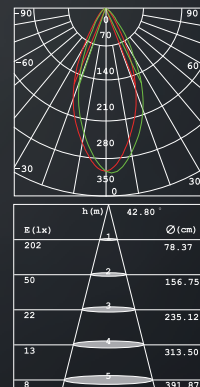

KT510H-9W

- LED Brand: Everlight 3x3W
- Driver: KEP0303-700B1
- Power: 9 W
- Driver Current: 700 mA
- Luminous Flux: 195 LM
- CCT: 3000K
- CRI: > 80
- Beam Angle: 18°
- Box size: 13 x 12 x 13 cm
- Carton size: 37 x 37 x 27.5 cm
- Pcs per carton: 18 pcs
- Each carton: 0,037 m³
- MOQ: 120 pcs