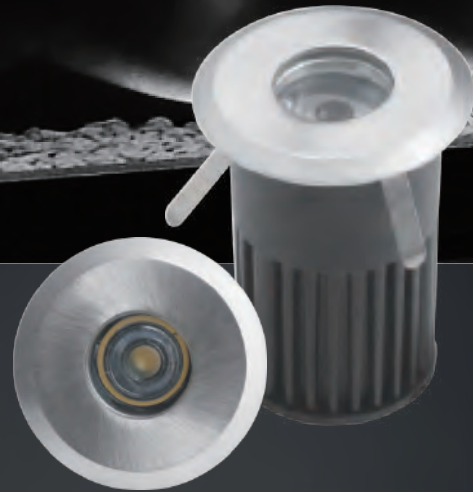

## TECHNICAL DATA

Input:	110-230V AC 50/60Hz
Main Material:	S. Steel
Surface Finish:	S. Steel
Adjustable :	Fixed
Installation by:	Leaf Cilp
Wiring:	3mm Cable
Optics:	4mm Glass

spec