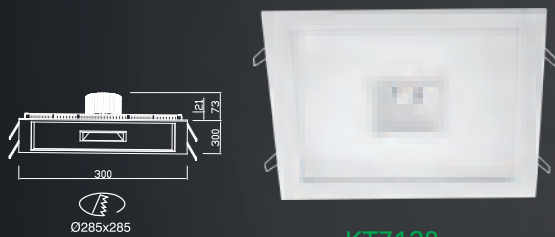

KT7128

ITEM NO	KT7126	KT7128
LED Brand	Everlight SMD3528 + Citizen CLL032-1205	Everlight SMD3528 + Bridgelux BXRA-30E0540
LED Power	17 W+13.6 W	18 W+6.2 W
Driver	AK-30W-350-D6 + AK-16W-60350-D6	AK-30W-350-D6 + AK-10W-36330-D5
Total Power	36 W	30 W
Driver Current		350 mA
Luminous Flux	2246 LM	1794 LM
CCT		3000K
CRI		> 80
Beam Angle		111 °+ 38 °

PACKING	KT7126	KT7128
Box size:	30.5 x 30.5 x 7 cm	30.5 x 30.5 x 8 cm
Carton size:	61.5 x 44 x 32.5 cm	61.5 x 50 x 32.5 cm
Pcs per carton:	8 pcs	12 pcs
Each carton :	0,088 m³	0,12 m³

TECHNICAL DATA

Input:	110-230V AC 50/60Hz
Main Material:	Aluminium
Surface Finish:	White, Grey, Black powder coating
Adjustable :	Fixed
Installation by:	S.A.Spring
Wiring:	Terminal Block
Optics:	optical diffuser panel
MOQ	112 pcs