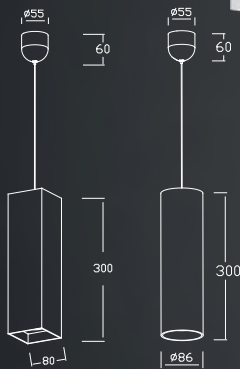

KETAI

Pipe Pendant Light

CE RoHS IP20

SL356

SL357

LED Brand	Bridgelux V8 BXRE-30E0800
Driver	AK-10W-36330-D5
Power	7.5 W
Driver Current	350mA
Luminous Flux	560 LM
CCT	3000K
CRI	> 80
Beam Angle	33 ° (60 °)