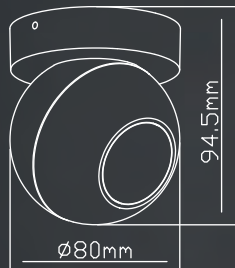

Ceiling Light

KETA

XD2034

LED Brand	SUNFOR LSE01-601-830 -230 AC LED
Total Power	8 W
Luminous Flux	602 LM
CCT	3000K
CRI	≥ 80
Beam Angle	50 °

TECHNICAL DATA

Input:	220-240V AC 50/60Hz
Main Material:	Aluminium
Surface Finish:	White/Grey/Black powder coating
Adjustable :	Titable
Installation by:	screws
Wiring:	Terminal Block
Optics:	V.M. Reflector
MOQ	216 pcs

PACKING

Box size:	14,5 x 12,5 x 8.5 cm
Carton size:	39 x 30.5 x 36 cm
Pcs per carton:	24 pcs
Each carton :	0,042 m³

C28