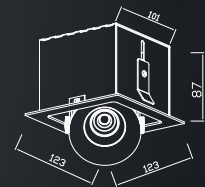

## Penguin Recessed DownLight

CE RoHS       

KT6644-3

293x107

KT6644-2

200x107

KT6644-1

107x107