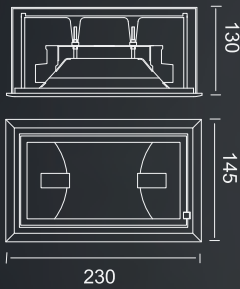

MH169

216x130 mm

TECHNICAL DATA

Item No.:	MH169	|	MH103
Input:	230V AC 50Hz		
Lamp Type :	Rx7s HIT-DE Max 70W / 150W		
IP rating:	IP20		
Main Material:	Aluminium		
Surface Finish:	White/Chrome/Satin Nickel		
Adjustable direction:	Tilable		
Installation Accessories:	Double Action Spring		
Wiring:	W/Connection box		
Optics:	Aluminium Matt Flood Reflector 3mm tempered dotted glass		

PACKING

Box size:	25.5 x 15.5 x 14.5 cm
Carton size:	64 x 26 x 46.5 cm
Pieces per carton:	12 pcs
Each carton :	0.077 m³