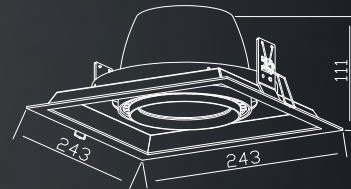

225 x 225

TECHNICAL DATA

Input:	110-240 V AC 50 Hz
Main Material:	Aluminium + Steel
Surface Finish:	White, Grey, Black powder coating
Adjustable :	Gimbal
Installation by:	S.A.Spring
Wiring:	Terminal Block
Optics:	V.M.Reflector
MOQ	204 pcs

KT6679-1

LED Brand	CITIZEN CLU034-1208B8-303M1A2
LED Power	37.5 W
Driver	KEP50W-5310A1
Total Power	43 W
Driver Current	1050 mA
Luminous Flux	2830 LM
CCT	3000 K
CRI	≥ 80 / 90
Beam Angle	24 °

PACKING

Box size:	28.5 x 28.5 x 13.5 cm
Carton size:	58.5 x 29.5 x 42.5 cm
Pcs per carton:	6 pcs
Each carton :	0,073 m³