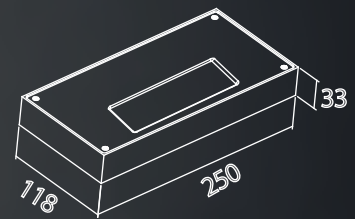

KETAI

Wall light