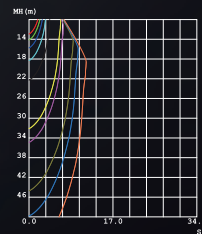

PACKING

Box size:	16.5 x 11.5 x 6 cm
Carton size:	36 x 33 x 26 cm
Pcs per carton:	24 pcs
Each carton :	0.032 m³