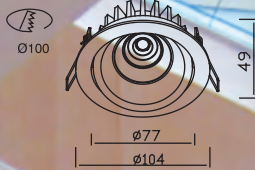

Starfish Recessed DownLight

200x100

Ø100

TECHNICAL DATA

Input:	110-230V AC 50/60Hz
Main Material:	Aluminium +Steel
Surface Finish:	White, Grey, Black powder coating
Adjustable :	Gimbal
Installation by:	S.A.Spring
Wiring:	Terminal Block
Optics:	V.M. Reflector

LED Brand	Bridgelux V8 BXRE-30E0800	
Driver	AK-10W-36330-D5	
LED Power	6.2 W	2x6.2 W
Driver Current	330mA	330mA
Total Power	7.5 W	2x7.5 W
Luminous Flux	604 LM	1130 LM
CCT	3000K	
CRI	> 80	
Beam Angle	30 ° / 60 °	

PACKING

	KT6620	KT6659-1	KT6659-2
Box size:	17x12.5x6 cm	15x14x10.5 cm	25 x 15 x 9.5 cm
Carton size:	39x35.5x26.5 cm	43.5x31.5x44 cm	51.5 x 46.5 x 40 cm
Pcs per carton:	24 pcs	24 pcs	24 pcs
Each carton :	0.037 m³	0.06 m³	0.096 m³