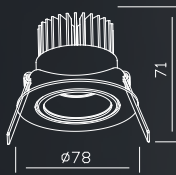

Starfish Recessed DownLight

LED Brand	Bridgelux V8 BXRE-30E0800
Driver	AK-10W-36330-D5
LED Power	6.2 W
Driver Current	330mA
Total Power	7.5 W
Luminous Flux	606 LM
CCT	3000K
CRI	≥ 80 / 90
Beam Angle	31 °

TECHNICAL DATA

Input:	110-230V AC 50/60Hz
Main Material:	Aluminium
Surface Finish:	White, Grey, Black powder coating
Adjustable :	Fixed / Gimbal
Installation by:	S.A.Spring
Wiring:	Flexible Wire / Striped End
Optics:	V.M. Reflector

PACKING

Box size:	9.5 x 9.5 x 8 cm
Carton size:	40 x 40 x 18 cm
Pcs per carton:	24 pcs
Each carton :	0.033 m³