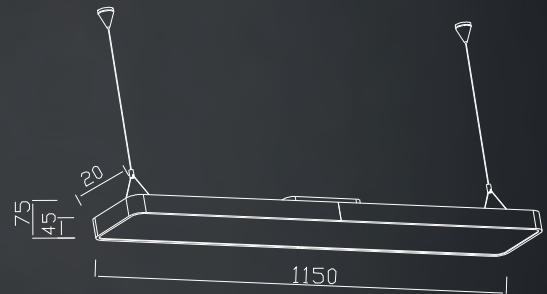

KETAI

Flat Pendant Light

TECHNICAL DATA

Input:	110-230V AC 50/60Hz
Main Material:	Aluminium
Surface Finish:	White, Grey, Black powder coating
Adjustable :	Fixed
Installation by:	Canopy
Wiring:	Terminal Block
Optics:	2.0mm diffuser
MOQ	50 pcs

PACKING

Box size:	115.5 x 20.5 x 8 cm
Carton size:	116.5 x 32 x 23 cm
Pcs per carton:	4 pcs
Each carton :	0,086 m³

KF1014

LED Brand	Lumenmax400Pcs SMD 3014	
LED Power	30 W	
Driver	KEP40W-4310A1	
Total Power	35 W	
Driver Current	1000mA	
Luminous Flux	2200 LM	2800 LM
CCT	3000K	4000K
CRI	> 80	> 80
Beam Angle	110°	110°