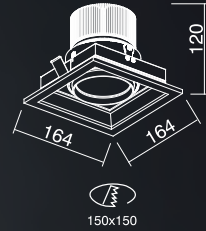

KT6344-2

A21

LED Brand	Bridgelux V10 BXRE-30E1000			
LED Power	9.5 W	13.6 W	2x9.5 W	2x13.6 W
Driver	AK-10W-36330-D5	KEP0902-500-D6	AK-10W-36330-D5	KEP0902-500-D6
Total Power	11.7 W	15.8 W	2x11.7 W	2x15.8 W
Driver Current	350mA	500mA	350mA	500mA
Luminous Flux	737 LM	1126 LM	1473 LM	2250 LM
CCT	3000K			
CRI	> 80			
Beam Angle	18° (30°)		18° (30°)	
Box size:	19.5 x 17x 13.5 cm		30 x 19.5 x 13.5 cm	
Carton size:	40.5 x 35.5 x 42.5cm		40.5 x 31.5 x 42.5 cm	
Pcs per carton:	12 pcs		6 pcs	
Each carton :	0.061 m3		0.054 m3