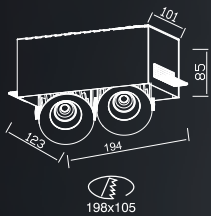

Penguin Recessed DownLight

CE RoHS

KT6645-2

A18

ITEM	KT6645-1	KT6645-2	KT6645-3
LED Power	6.2 W	2x6.2 W	3x6.2 W
Driver	AK-10W-36330-D5		
Driver Current	350mA		
Total Power	7.5 W	2x7.5 W	3x7.5 W
Luminous Flux	510 LM	1050 LM	1450 LM
CCT	3000K		
CRI	> 80		
Beam Angle	30 °		

TECHNICAL DATA

Input	110-230V AC 50/60Hz
Main Material	Aluminium +Steel
Adjustable	Gimbal
Installation by	S.A.Spring
Wiring	Terminal Block
Optics	V.M. Reflector
LED Brand	Bridgelux V8 BXRE-30E800

PACKING

	KT6644-1	KT6644-2	KT6644-3
Box Size	16.5x14x10.5cm	26x14x10.5cm	37x14x10.5cm
Carton Size	43.5x34.5x22.5cm	29.5x27x44cm	38x29.5x33.5cm
Pcs per carton	12 pcs	8 pcs	6 pcs
Carton Volume	0.034 m³	0.035 m³	0.038 m³

Bridgelux V8 6.2W