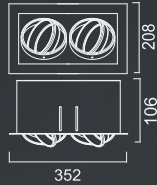

KT111-4F
320x320 mm