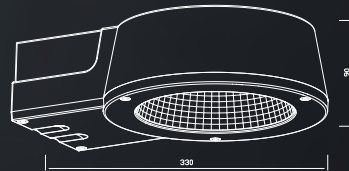

KETAI

Ceiling Light

C01

TECHNICAL DATA

Input:	220-230 V AC 50 Hz
Main Material:	Aluminium + Steel
Surface Finish:	White, Grey, Black powder coating
Adjustable :	Fixed
Installation by:	screws
Wiring:	Terminal Block
Optics:	V.M.Reflector
MOQ	216 pcs

XD2055A

LED Brand	SMD3030
LED Power	30 W
Driver	KEP30W-4310A2
Total Power	32 W
Driver Current	1000 mA
Luminous Flux	2100 LM
CCT	3000 K
CRI	≥ 80
Beam Angle	100°

PACKING

Box size:	37 x 28 x 10.5 cm
Carton size:	57.5 x 38 x 44 cm
Pcs per carton:	8 pcs
Each carton :	0,096 m³