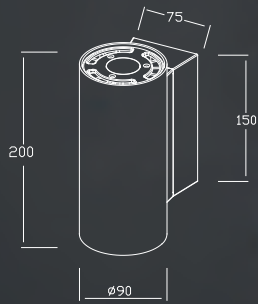

Wall Light

E10

WL539

LED Brand	Bridgelux Vero10 BXRC-30E1000-B
Driver	AK30W-500-D6
Power	2x13.2 W
Driver Current	500 mA
Luminous Flux	1080 LM
CCT	3000K
CRI	> 80
Beam Angle	24°/40°/60°

TECHNICAL DATA

Input:	110-230V AC 50/60Hz
Main Material:	Aluminium
Surface Finish:	White, Grey, Black powder coating
Adjustable :	Fixed
Installation by:	screws
Wiring:	Terminal Block
Optics	V.M. Reflector
MOQ	108 pcs

PACKING

Box size:	14.5 x 10 x 21 cm
Carton size:	41.5 x 30 x 43.5 cm
Pcs per carton:	16 pcs
Each carton :	0.055 m³