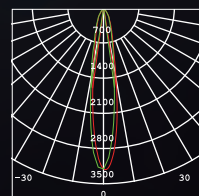

MHT8561

LED Brand	Bridgelux
	V10 BXRE-30E1000
LED Power	13.6 W
Driver	KEP0902-500-D6
Driver Current	15.8 W
Total Power	500mA
Luminous Flux	1126 LM
CCT	3000K
CRI	> 80
Beam Angle	18° (30°)