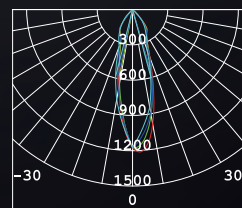

Tracklight

B30

TECHNICAL DATA

Input:	110-240V AC 50Hz
Main Material:	Aluminium
Surface Finish:	White, Grey, Black powder coating
Adjustable :	Gimbal
Installation by:	2 Wire track adaptor
Wiring:	Connect to track adaptor
Optics:	V.M. Reflector
MOQ:	216 pcs

LED Brand	Bridgelux
LED Power	BXRE-27E0800-B
Driver	6 W
Driver Current	HEP LIC9W500 UNI
Total Power	500 mA
Luminous Flux	10 W
CCT	450 LM
CRI	2700K
Beam Angle	≥ 80
	28.3 °

PACKING

Box size:	17 x 15.5 x 6.5 cm
Carton size:	48.5 x 35.5 x 28 cm
Pcs per carton:	24 pcs
Each carton :	0.048 m³