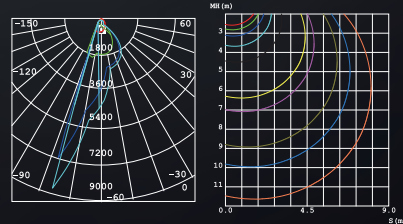

WL397A

LED Brand	Lumenmax 5630
Driver	AK-10W-36330-D5
Power	9 W
Driver Current	350 mA
Luminous Flux	300 LM
CCT	3000K
CRI	> 80
Beam Angle	64 °