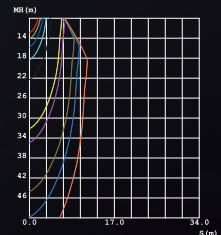

PACKING

	KT6620	KT6659-1	KT6659-2
Box size:	17x12.5x6 cm	15x14x10.5 cm	25 x 15 x 9.5 cm
Carton size:	39x35.5x26.5 cm	43.5x31.5x44 cm	51.5 x 46.5 x 40 cm
Pcs per carton:	24 pcs	24 pcs	24 pcs
Each carton :	0.037 m³	0.06 m³	0.096 m³