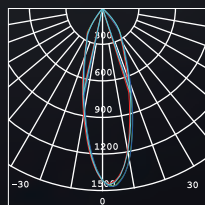

PACKING

	KT6656	KT6657
Box size:	16x11.5x6 cm	17x12.5x6 cm
Carton size:	36x33.5x26.5 cm	39x35.5x26.5 cm
Pcs per carton:	24 pcs	24 pcs
Each carton :	0.032 m³	0.037m³