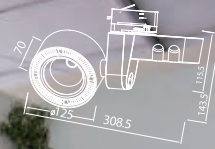

MHT8558

MHT8554

TECHNICAL DATA

Input: 230V AC 50Hz
Main Material: Aluminium
Surface Finish: White, Grey, Black powder coating
Adjustable : Gimbal
Installation by: adaptor
Wiring: Track adaptor
Optics: V.M. Reflector

PACKING

Box size: 33 x 21.1 x 8 cm
Carton size: 44.5 x 34 x 38 cm
Pcs per carton: 8 pcs
Each carton : 0.051 m³

LED Brand: Bridgelux Verol3
BXRC-30E2000
LED Power: 23 W
Driver: AK-30W-700-D6
Driver Current: 700mA
Total Power: 26.3 W
Luminous Flux: 1772 LM
CCT: 3000K
CRI: > 80
Beam Angle: 18 ° (30 °)