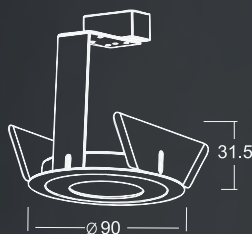

KT6319
Φ 80 mm