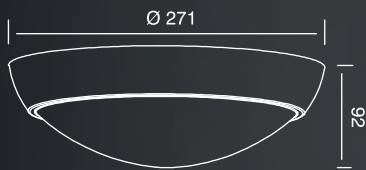

Ceiling Light

KETAİ

C18

XD2050

LED Brand	Edison Edison 2835
LED Power	12.2 W
Driver	KEP1501-350A1
Total Power	16 W
Driver Current	350mA
Luminous Flux	860 LM
CCT	4000K
CRI	> 80
Beam Angle	118 °

TECHNICAL DATA

Input:	110-230V AC 50/60Hz
Main Material:	Aluminium+plastic
Surface Finish:	White,Grey,Black powder coating
Adjustable :	Fixed
Installation by:	W/screws
Optics:	PMMA
MOQ	210 pcs