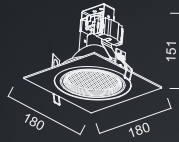

MULTIPLE LIGHTS MODULAR

TECHNICAL DATA

Item No.:	KT12B-1	KT12B-2	KT12B-3	KT12B-4F
Input:		230V AC 50Hz		
Lamp Type :		G12 HIT-CE		
power :	70W	2x70W	3x70W	4x70W
IP rating:		IP20		
Main Material:		Steel Aluminium		
Surface Finish:		White,Black,Grey Powder Coating		
Adjustable direction:		Gimbal		
Installation Accessories:		Double Action Spring		
Wiring:		Terminal Block		
Optics:		Anodized aluminium reflector +3mm tempered center-forsted glass		

PACKING

Box size:	18.5 x 17 x 18.5 cm	18.2 x 17 x 34 cm	18.5 x 17 x 49.5 cm	34 x 17 x 34 cm
Carton size:	38.5 x 38.5 x 36.5 cm	57.5 x 35.5 x 36.5 cm	51 x 38.5 x 36.5 cm	70 x 35.5 x 36.5 cm
Pieces per carton:	8 pcs	6 pcs	4 pcs	4 pcs
Each carton :	0.054 m³	0.075 m³	0.072 m³	0.09 m³