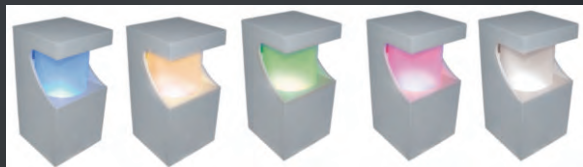

### TECHNICAL DATA

Input:	110-230V AC 50/60Hz
Main Material:	Aluminium
Adjustable :	Fixed
Installation by:	Screws
Wiring:	Wrie
Optics	Frosted glass