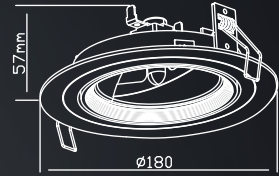

Recessed DownLight

KT111H-1A