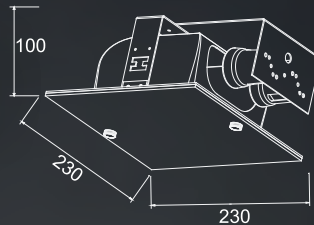

MH1053

195x195 mm

160x160 mm

TECHNICAL DATA

Item No.:	MH1052		MH1053	
Socket:	G24D1	E27	G24q4	E27
Lamp Type :	TC-D Max 2x18W	TC-TSE Max 2x18W	TC-D Max 2x26W	TC-TSE Max 2x23W
Input:	230V AC 50Hz			
IP rating:	IP20			
Main Material:	Aluminium			
Surface Finish:	White/Chrome/Satin nickel/Gold/Antique brass/Bronze			
Adjustable direction:	Fixed			
Installation Accessories:	Double Action spring			
Wiring:	Terminal block			
Optics:	Aluminium vacuum metalized Reflector + 3mm tempered side & center-frosted glass			

PACKING

Box size:	20.5 x 11 x 21.5 cm	23.5 x 10.5 x 24.5 cm
Carton size:	44.5 x 43 x 36 cm	50.5 x 48.5 x 34.5 cm
Pieces per carton:	12 pcs	12 pcs
Each carton :	0.069 m³	0.085 m³