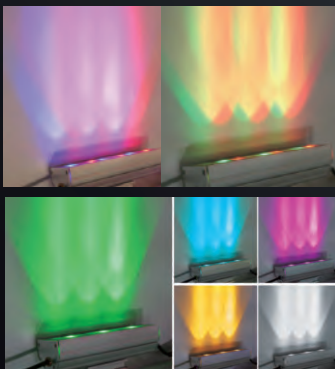

HC8515 A / HC8515A-RGB

H05

TECHNICAL DATA

Input:	110-230V AC 50/60Hz
Main Material:	Aluminium
Surface Finish:	Anodized
Adjustable :	Tiltable
Installation by:	Screws
Wiring:	fast connector
Optics	PMMA lens+glass

HC8515

HC8515A

LED Brand	Nichia 3030	
Driver	KEP0602-500-D6	
Power	9W	18W
Driver Current	500 mA	500 mA
Luminous Flux		
CCT	6000K	6000K
CRI	> 80	> 80
Beam Angle		
MOQ	100 pcs	100 pcs
Box size:	34.5 x 11 x 15.5 cm	15.5 x 11 x 107 cm
Carton size:	57 x 36x 17 cm	109 x 24 x 33.5 cm
Pcs per carton:	5 pcs	4 pcs
Each carton :	0,034 m³	0,088 m³

spec