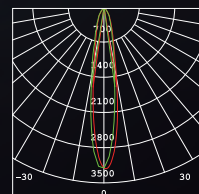

Pipe Round Tracklight

B24

TECHNICAL DATA

Input:	110-230V AC 50/60Hz
Main Material:	Aluminium
Surface Finish:	White, Grey, Black powder coating
Adjustable :	Gimbal
Installation by:	W/3 wire track adaptor
Wiring:	Terminal Block
Optics:	Anodized aluminium Reflector

PACKING

Box size:	17.5 x 10 x 24 cm
Carton size:	54.5 x 21.5 x 26.5 cm
Pcs per carton:	6 pcs
Each carton :	0,086 m³

MHT8562

LED Brand	Bridgelux
	V10 BXRE-30E1000
LED Power	12.3 W
Driver	KEP0902-500-D6
Total Power	15.8 W
Driver Current	350mA
Luminous Flux	1126 LM
CCT	3000K
CRI	> 80
Beam Angle	18° (30°)