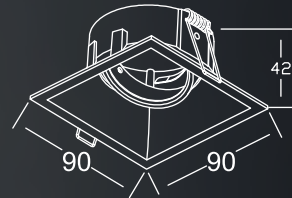

Recessed D.L

MR16 / GU10

81 x 81 mm

KT6394