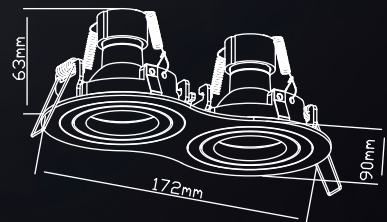

Recessed DownLight

TECHNICAL DATA

Socket:	G5.3	GZ10
Input:	12V 50Hz	230V 50Hz
Lamp Type :	MR16 QR-CBC-51 Max 50W	GU10 QPAR51 Max 50W
IP rating:	IP20	
Main Material:	Aluminium	
Surface Finish:	White/Black/Grey powder coating	
Adjustable direction:	Tiltable	
Installation Accessories:	Single Acticon Spring	
MOQ:	300 pcs	

PACKING

	KT6390-3	KT6390-2
Box size:	9.5 x 5 x 19 cm	11 x 5 x 26.5 cm
Carton size:	49.5 x 20 x 32.5 cm	46 x 20 x 32.5 cm
Pcs per carton:	30 pcs	24 pcs
Each carton :	0,032 m³	0,041 m³

KT6390-2