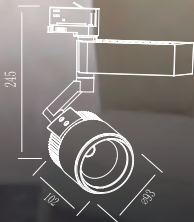

MHT8548

LED Brand	Bridgelux
	V10 BXRE-30E1000
LED Power	13.2 W
Driver	KEP0902-500-D6
Total Power	15.8 W
Driver Current	350mA
Luminous Flux	1126 LM
CCT	3000K
CRI	> 80
Beam Angle	16°

TECHNICAL DATA

Input:	110-230V AC 50/60Hz
Main Material:	Aluminium
Surface Finish:	White, Grey, Black powder coating
Adjustable :	Gimbal
Installation by:	W/4 Wire Track Adaptor
Wiring:	Connect toTrack W/Adaptor
Optics:	V.M. Reflector
MOQ	120 pcs

PACKING

Box size:	26.5 x 23 x 10.5 cm
Carton size:	54.5 x 47.5 x 33 cm
Pcs per carton:	12 pcs
Each carton :	0,085 m³