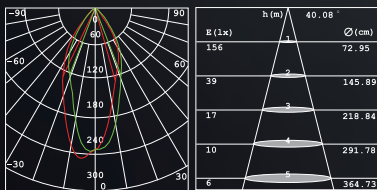

spec

	KT543	KT545
LED Brand	Nichia 3030	
LED Power	12 W	4 W
Driver	KEP-LD1201-F	KEP0401-350A1
Power	13.6 W	4.9 W
Driver Current	350mA	350mA
Luminous Flux	600 LM	212 LM
CCT	6000K	6000K
CRI	> 70	> 70
Beam Angle	49°	40°
Box size:	17.5 x 17.5 x 13 cm	12 x 12 x 12 cm
Carton size:	36.5x 36.5x 42cm	37.5x 25.5 x 39 cm
Pcs per carton:	12 pcs	18pcs
Each carton :	0,056m³	0,037m³
MOQ	108 pcs	108 pcs