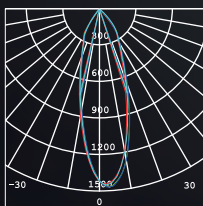

TECHNICAL DATA

Input:	110-230V AC 50/60Hz
Main Material:	Aluminium
Surface Finish:	White, Grey, Black powder coating
Adjustable :	Fixed
Installation by:	S.A.Spring
Wiring:	Terminal Block
Optics:	V.M. Reflector

PACKING

Box size:	16 x 11.5 x 9.5 cm
Carton size:	36 x 33.5 x 43 cm
Pcs per carton:	24 pcs
Each carton :	0.048 m³