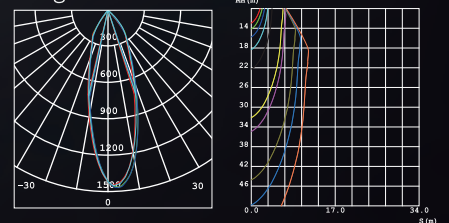

TECHNICAL DATA

Input:	110-230V AC 50/60Hz
Main Material:	Aluminium +Steel
Surface Finish:	White, Grey, Black powder coating
Adjustable :	Gimbal
Installation by:	S.A.Spring
Wiring:	Terminal Block
Optics:	V.M. Reflector

PACKING	KT16F-LED-1	KT16F-LED-2	KT16F-LED-3
Box size:	14x13x14 cm	23x13x14 cm	33x13x14cm
Carton size:	40.5x29.5x29.5cm	47.5x27.5x29.5 cm	34x27.5x29.5cm
Pcs per carton:	12 pcs	8 pcs	4 pcs
Each carton :	0.035 m3	0.038 m3	0.027 m3

Bridgelux V8 6.2W