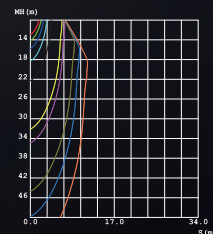

Starfish Recessed DownLight

TECHNICAL DATA

Input:	110-230V AC 50/60Hz
Main Material:	Aluminium +Steel
Surface Finish:	White, Grey, Black powder coating
Adjustable :	Gimbal
Installation by:	S.A.Spring
Wiring:	Terminal Block
Optics:	V.M. Reflector

LED Brand	Bridgelux V8 BXRE-30E0800	
Driver	AK-10W-36330-D5	
LED Power	6.2 W	2x6.2 W
Driver Current	330mA	330mA
Total Power	7.5 W	2x7.5 W
Luminous Flux	604 LM	1130 LM
CCT	3000K	
CRI	> 80	
Beam Angle	30 ° / 60 °	

PACKING

	KT6647-1	KT6647-2
Box size:	16.5 x 14 x 10.5 cm	26 x 14 x 10.5 cm
Carton size:	43.5 x 34.5 x 22.5 cm	29.5 x 27 x 44 cm
Pcs per carton:	12 pcs	8 pcs
Each carton :	0.034 m³	0.035 m³