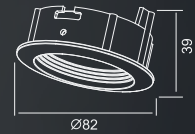

Recessed D.L

ACCESSORIES

TECHNICAL DATA

Lampholder :	L1 / L2	L3 / L4
Socket:	G5.3	GZ10
Input:	12V 50Hz	230V 50Hz
Lamp Type :	MR16 QR-CBC-51 Max 50W	GU10 QPAR51 Max 50W
Cutout:	Ø 75 mm	
IP rating:	IP65 / IP20	
Main Material:	Aluminium	
Surface Finish:	White/Black/Grey/Chrome/Satin Nickel	
Adjustable direction:	Fixed	
Installation Accessories:	Single Acticon Spring	
Optics:	3mm mechanical-press curved glass	

PACKING

Item No. :	All Model
Box size:	9.2x9.2x7.2 cm
Carton size:	48x20x39 cm
Pieces per carton:	50 pcs
Each carton :	0.037 m³