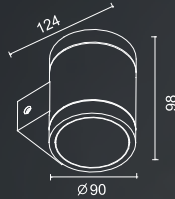

Wall Light

WL322D

TECHNICAL DATA

Item No.:	WL322	WL322D	WL322-G9	WL322D-G9
Input:	12V AC 50Hz		230V AC 50Hz	
Lamp Type:	GY6.35 QT12 Max		G9 QT14	
	50W	2x50W	40W	2x40W
Main Material:	Aluminium			
Surface Finish:	White/Black/Grey UV Powder Coating			
Adjustable :	Fixed			
Installation by:	Screws			
Wiring:	Recommend to connect w/ heat-shrink water-tight connector (not included)			
Optics:	3mm Clear glass			

PACKING

Box size:	12.5 x 9 x 10.5 cm	21 x 10.5 x 13.5 cm
Carton size:	59.5 x 26.5 x 23.5 cm	43.5 x 33.5 x 29.5 cm
Pcs per carton:	24 pcs	12 pcs
Each carton :	0,037 m³	0,043 m³
MOQ	500 pcs	500 pcs