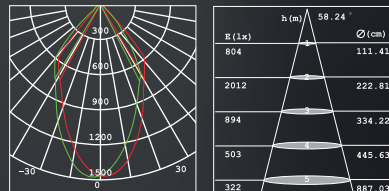

PHILIPS 28W