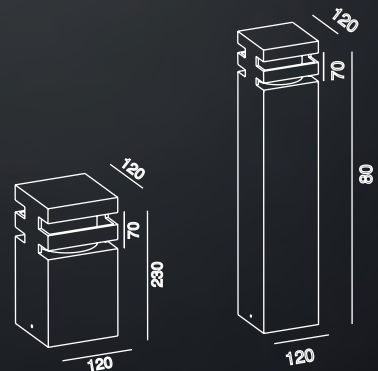

Garden Light **KETAI**

FL905H

LED Brand	Everlight 3x1W
Driver	KEP0301-350A1
Power	3W
Driver Current	350 mA
Luminous Flux	
CCT	3000K
CRI	> 80
Beam Angle	
MOQ	48 pcs
Box size:	13.5 x 13.5 x 81.5 cm
Carton size:	83.5 x 29 x 15.5 cm
Pcs per carton:	4 pcs
Each carton :	0,037 m³

s p e c

H02