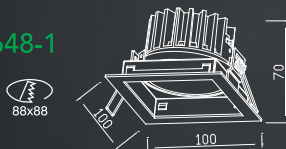

LED Brand	Bridgelux V8 BXRE-30E0800	
Driver	AK-10W-36330-D5	
LED Power	6.2 W	2x6.2 W
Driver Current	330mA	330mA
Total Power	7.5 W	2x7.5 W
Luminous Flux	604 LM	1130 LM
CCT	3000K	
CRI	> 80	
Beam Angle	30° / 60°