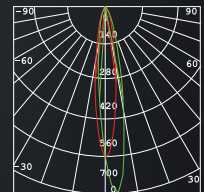

KT6520

LED Brand	Nichia 3030
Driver	KEP0301-350B1
Power	3 W
Driver Current	350 mA
Luminous Flux	180 LM
CCT	3000K
CRI	> 80
Beam Angle	37 °