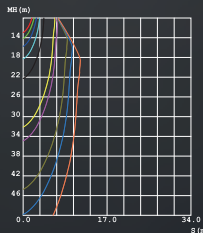

XD2020

LED Brand	Bridgelux
	V8 BXRE-30E0800
LED Power	6.2 W
Driver	AK-10W-36330-D5
Total Power	7.5 W
Driver Current	350mA
Luminous Flux	606 LM
CCT	3000K
CRI	> 80
Beam Angle	31°
Box size:	11.5 x 11.5 x 18.5 cm
Carton size:	59.5 x 24.5 x 20 cm
Pcs per carton:	10 pcs
Each carton :	0,029 m³