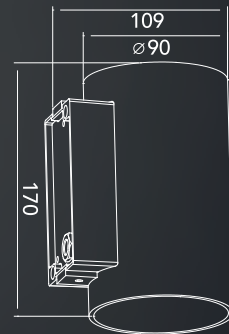

KETAI

Wall light

TECHNICAL DATA

Input:	110-230V AC 50/60Hz
Main Material:	Aluminium
Surface Finish:	White, Grey, Black powder coating
Adjustable :	Fixed
Installation by:	screws
Wiring:	Flexible Wire Striped End
MOQ	200 pcs

PACKING

Box size:	11.4 x 9.5 x 15.5 cm
Carton size:	35.7 x 30 x 33.5 cm
Pcs per carton:	18 pcs
Each carton :	0,036 m³

WL538

LED Brand	HongLI HL-LB001D20W-3B3C3
LED Power	2x3 W
Driver	KEP0601-350A1
Total Power	8 W
Driver Current	350 mA
Luminous Flux	163 LM
CCT	3000K
CRI	> 80
Beam Angle	100 °

E09