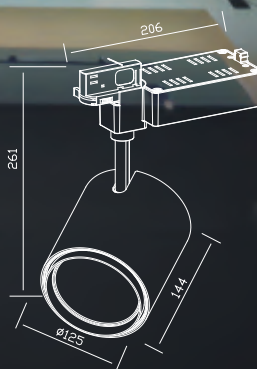

### TECHNICAL DATA

Input:	110-240 V AC 50 Hz
Main Material:	Aluminium
Surface Finish:	White, Grey, Black powder coating
Adjustable :	Gimbal
Installation by:	adaptor
Wiring:	Track adaptor
Optics:	V.M.Reflector
MOQ	200 pcs