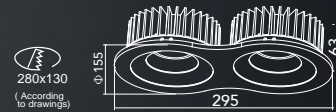

## Change Moudle Recessed DownLight

CE RoHS    IP20  

KT6583-1

Ø130

KT6583-2

280x130  
(According to drawings)

A23