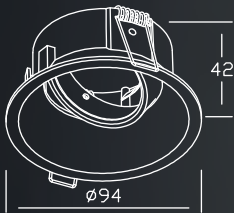

KT6395

Φ85 mm