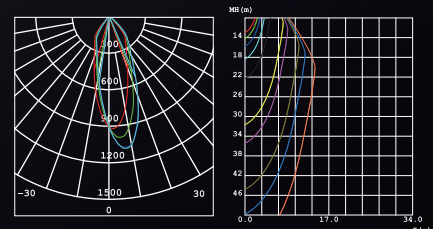

KTWA8133

LED Brand	Bridgelux
	V8 BXRE-30E0800
LED Power	6.2 W
Driver	AK-10W-36330-D0
Total Power	7.5 W
Driver Current	350mA
Luminous Flux	606 LM
CCT	3000K
CRI	> 80
Beam Angle	33 ° (60 °)