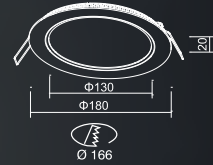

Cloud Recessed DownLight

KT6370

TECHNICAL DATA

Input:	110-230V AC 50/60Hz
Main Material:	Aluminium
Surface Finish:	White, Grey, Black powder coating
Adjustable :	Fixed
Installation by:	S.A.Spring
Wiring:	Terminal Block
Optics:	optical diffuser panel
MOQ	112 pcs

ITEM	KT6345	KT6348	KT6370
LED Brand	Everlight SMD3528		
LED Power	15 W	9 W	6 W
Driver	KEP0902-500B1	AK-10W-36330-D5	AK-8W-30330-D4
Total Power	18 W	11 W	9 W
Driver Current	500 mA	500 mA	330 mA
Luminous Flux	800 LM	500 LM	300 LM
CCT	3000K	3000K	3000K
CRI	> 80	> 80	> 80
Beam Angle	111 °	111 °	111 °

PACKING

	KT6345	KT6348	KT6370
Box size:	35.5x5.8x26.5 cm	27x5.3x21.5cm	19.5x6x15.5cm
Carton size:	50x37x55.5 cm	46.5x28.5x45.5cm	40.5x38.5x48.5cm
Pcs per carton:	16 pcs	16 pcs	36 pcs
Each carton :	0.025 m³	0.0168 m³	0,076 m³