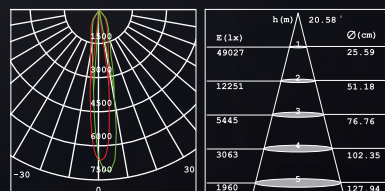

MHT8704 G53 QR111

PACKING

Box size: 33 x 21.1 x 8 cm
Carton size: 44.5 x 34 x 38 cm
Pcs per carton: 8 pcs
Each carton : 0.051 m³

LED Brand: Bridgelux Verol3
BXRC-30E2000
LED Power: 23 W
Driver: AK-30W-700-D6
Driver Current: 700mA
Total Power: 26.3 W
Luminous Flux: 1772 LM
CCT: 3000K
CRI: > 80
Beam Angle: 18 ° (30 °)