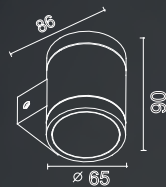

Wall Light

TECHNICAL DATA

Item No.:	WL321	WL321D
Input:	12V AC 50Hz	
Lamp Type:	GY6.35 QT12 Max	
	50W	2x50W
Main Material:	Aluminium	
Surface Finish:	White/Black/Grey UV Powder Coating	
Adjustable :	Fixed	
Installation by:	Screws	
Wiring:	Recommend to connect w/ heat-shrink water-tight connector (not included)	
Optics:	3mm Clear glass	

PACKING

Box size:	9.5 x 7 x 9.5 cm	15.5 x 9.5 x 10.5 cm
Carton size:	44.5 x 20.5 x 22.5 cm	32.5 x 30.5 x 23.5 cm
Pcs per carton:	24 pcs	10 pcs
Each carton :	0,02 m³	0,023 m³
MOQ	500 pcs	500 pcs