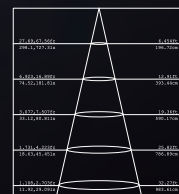

XD2051

LED Brand Edison
Edison 2835
LED Power 17.1 W
Driver AK-30W-500-D6
Total Power 20 W
Driver Current 500mA
Luminous Flux 1630 LM
CCT 4000K
CRI > 80
Beam Angle 88 °