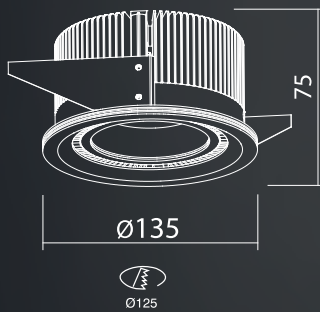

Cloud Recessed DownLight

A58

KT6563

LED Brand	Bridgelux
	Vero13 BXRC-30E2000
Driver	KEP30W-700A1
Power	26.3 W
Driver Current	700 mA
Luminous Flux	1772 LM
CCT	3000K
CRI	> 80
Beam Angle	18 ° (30 °)

TECHNICAL DATA

Input:	110-230V AC 50/60Hz
Main Material:	Aluminium
Surface Finish:	White, Grey, Black powder coating
Adjustable :	Fixed
Installation by:	Leaf clip
Wiring:	Terminal Block
Optics:	V.M. Reflector
MOQ	200 pcs

PACKING

Box size:	19.5 x 16.5 x 9 cm
Carton size:	39.5 x 34.5 x 29 cm
Pcs per carton:	12 pcs
Each carton :	0,04 m³

h (m)	h (m) / 20.58°	Ø (cm)
4.9027	1	25.59
12.251	2	51.18
34.45	3	76.76
30.63	4	102.35
19.60	5	127.94