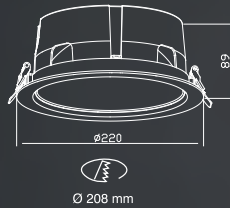

Apollo Recessed Downlight

CE RoHS

OSRAM'S High Voltage Modules

KT6666

LIGHT

LED Brand	OSRAM
	PrevaLED LEP-CUB-AC-2000-830-G1
LED Power :	28W
Luminous Flux	2000 LM
CCT	3000K
CRI	> 80
Beam Angle	55 °