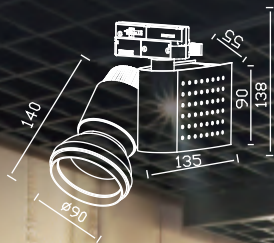

B23

TECHNICAL DATA

Input:	110-230V AC 50/60Hz
Main Material:	Aluminium
Surface Finish:	White, Grey, Black powder coating
Adjustable :	Gimbal
Installation by:	W/3 wire track adaptor
Wiring:	Terminal Block
Optics:	Anodized aluminium Reflector

MHT8527

LED Brand	Bridgelux	
	V10 BXRE-30E1000	
LED Power	9.5W	12.3W
Driver	AK-10W-36330-D5	KEP-LD18W-D1
Total Power	11.7 W	15.8 W
Driver Current	350mA	500mA
Luminous Flux	737 LM	1126 LM
CCT	3000K	
CRI	> 80	
Beam Angle	33 ° (60 °)	

PACKING

Box size:	16.5 x 16.5 x 23 cm
Carton size:	51.5 x 47.5 x 35.5 cm
Pcs per carton:	4 pcs
Each carton :	0,086 m³