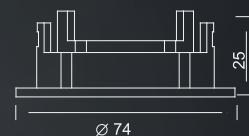

Recessed D.L

MR16 / GU10

ACCESSORIES

TECHNICAL DATA

Lampholder :	L1 / L2	L3 / L4
Socket:	G5.3	GZ10
Input:	12V 50Hz	230V 50Hz
Lamp Type :	MR16 QR-CBC-51 Max 50W	GU10 QPAR51 Max 50W
IP rating:	IP20	
Main Material:	Aluminium	
Surface Finish:	White/Black/Grey/Chrome/Satin Nickel/Gold/Antique/Matt chrome	
Adjustable direction:	Fixed	
Installation Accessories:	Single Acticon Spring	

PACKING

Item No. :	KT6605	KT6606/KT6319/ KT6320
Box size:	8.5 x 8.5 x 5.5 cm	10 x 10 x 4 cm
Carton size:	49.5 x 39.5 x 22 cm	52 x 52 x 18.5 cm
Pieces per carton:	50 pcs	100 pcs
Each carton :	0.043 m³	0.011 m³