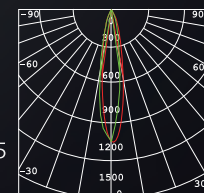

KT6524

LED Brand	Nichia 3030
Driver	AK10W-36330-D5
Power	6W
Driver Current	350 mA
Luminous Flux	350 LM
CCT	3000K
CRI	> 80
Beam Angle	37 °