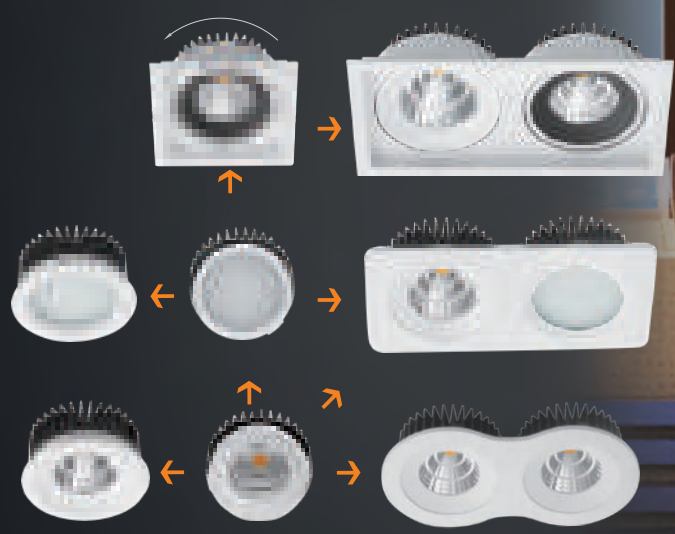

TECHNICAL DATA

Input:	110-230V AC 50/60Hz
LED Power :	12.3 W
Main Material:	Aluminium
Surface Finish:	White, Grey, Black powder coating
Adjustable :	Fixed
Installation by:	Spring clip
Wiring:	Terminal Block
Optics:	PC Metallized Reflector
MOQ	300 pcs

Change Moudle Recessed Downlight

In order to meet the diversified designs,Our series of LED DownLight specially develops multiple light source combination serie sproducts, custom-made on your design requirements. You can choose different applications,different light sources for mixed designs.

A22