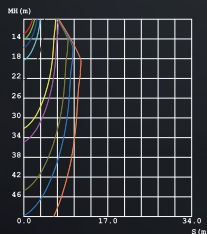

TECHNICAL DATA

Input:	110-230V AC 50/60Hz
Main Material:	Aluminium
Surface Finish:	White, Grey, Black powder coating
Adjustable :	Fixed
Installation by:	S.A.Spring
Wiring:	Terminal Block
Optics:	V.M. Reflector

PACKING

Box size:	16 x 11.5 x 9.5 cm
Carton size:	36 x 33.5 x 43 cm
Pcs per carton:	24 pcs
Each carton :	0.048 m³