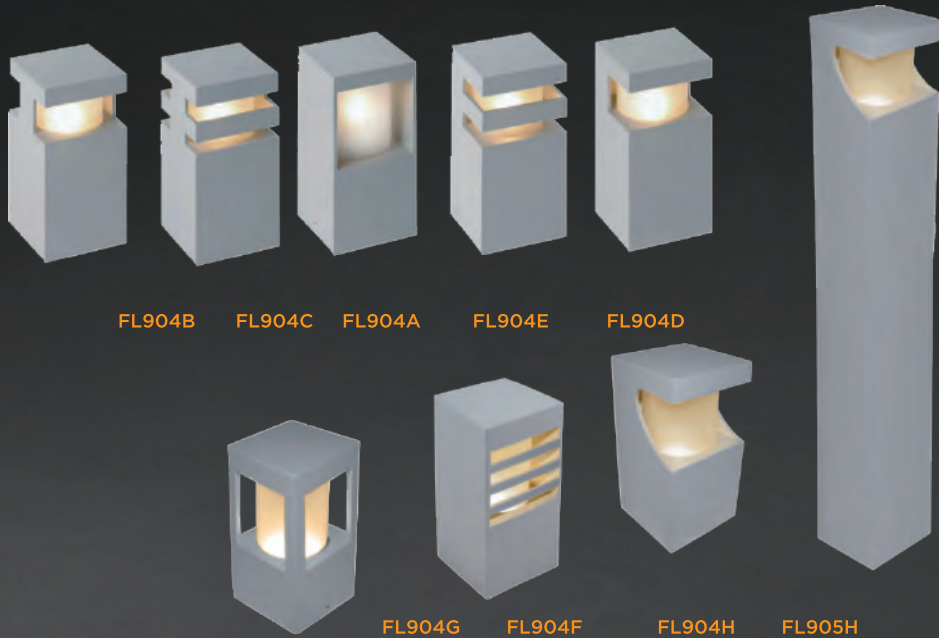

KETAI

Garden Light

CE RoHS IP65

H01

TECHNICAL DATA

Input:	110-230V AC 50/60Hz
Main Material:	Aluminium
Adjustable :	Fixed
Installation by:	Screws
Wiring:	Wrie
Optics	Frosted glass