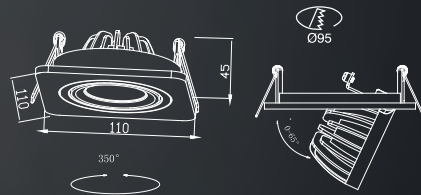

### TECHNICAL DATA

Input:	110-230V AC 50/60Hz
Main Material:	Aluminium +Steel
Surface Finish:	White, Grey, Black powder coating
Adjustable :	Gimbal
Installation by:	S.A.Spring
Wiring:	Terminal Block
Optics:	V.M. Reflector