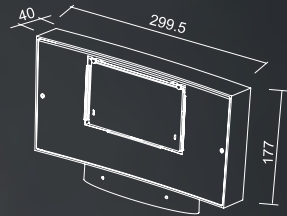

TECHNICAL DATA

Item No.:	WL410	WL399
Input:	230V AC 50Hz	
Lamp Type:	GU10 2x50W	R7s J118 200W
Main Material:	Aluminium	
Surface Finish:	White, Grey, Black powder coating	
Adjustable :	Fixed	
Installation by:	Screws	
Wiring:	Terminal Block	Recommend to connect
Optics:	Rosted quartz glass	3mm Clear glass

PACKING

Box size:	9.5 x 9.5 x 22.5 cm	33.5 x 75 x 19.5 cm
Carton size:	49.5 x 24.5 x 41 cm	40.5 x 35 x 40.5 cm
Pcs per carton:	20 pcs	10 pcs
Each carton :	0,053 m³	0,043 m³
MOQ	500 pcs	500 pcs