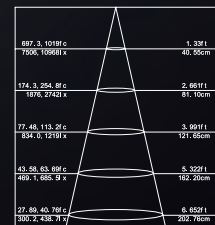

PACKING

Box size:	21 x 21 x 14 cm
Carton size:	43.5 x 43.5 x 44 cm
Pcs per carton:	12 pcs
Each carton :	0,038 m³