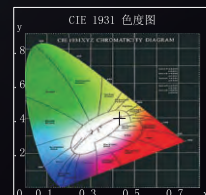

PACKING

Box size:	19.5 x 14 x 11 cm
Carton size:	57 x 40.5 x 29.5 cm
Pcs per carton:	20 pcs
Each carton :	0.030 m³