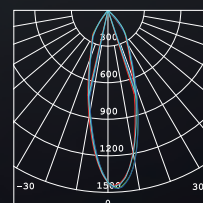

Starfish Recessed DownLight

TECHNICAL DATA

Input:	110-230V AC 50/60Hz
Main Material:	Aluminium +Steel
Surface Finish:	White, Grey, Black powder coating
Adjustable :	Gimbal
Installation by:	S.A.Spring
Wiring:	Terminal Block
Optics:	V.M. Reflector

LED Brand	Bridgelux V8 BXRE-30E0800	
Driver	AK-10W-36330-D5	
LED Power	6.2 W	2x6.2 W
Driver Current	330mA	330mA
Total Power	7.5 W	2x7.5 W
Luminous Flux	604 LM	1130 LM
CCT	3000K	
CRI	> 80	
Beam Angle	30 ° / 60 °	

PACKING

	KT6647-1	KT6647-2
Box size:	16.5 x 14 x 10.5 cm	26 x 14 x 10.5 cm
Carton size:	43.5 x 34.5 x 22.5 cm	29.5 x 27 x 44 cm
Pcs per carton:	12 pcs	8 pcs
Each carton :	0.034 m³	0.035 m³