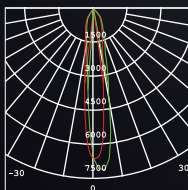

h (m)	20.58°	∅ (cm)
1		25.59
2		51.18
3		76.76
4		102.35
5		127.94

PACKING

Box size:	23.5 x 20.5 x 36.5 cm
Carton size:	47.5 x 37.5 x 22 cm
Pcs per carton:	2 pcs
Each carton :	0.039 m³