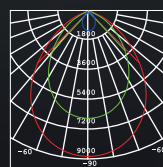

KF1016

LED Brand	Nichia 3030
LED Power	21W
Driver	
Total Power	25.5W
Driver Current	350mA
Luminous Flux	1465 LM
CCT	3000K
CRI	> 80
Beam Angle	133°