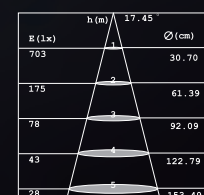

KT6524

LED Brand	Nichia 3030
Driver	AK10W-36330-D5
Power	6W
Driver Current	350 mA
Luminous Flux	350 LM
CCT	3000K
CRI	> 80
Beam Angle	37 °