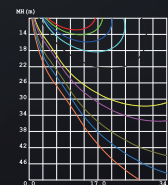

KF1016

LED Brand	Nichia 3030
LED Power	21W
Driver	
Total Power	25.5W
Driver Current	350mA
Luminous Flux	1465 LM
CCT	3000K
CRI	> 80
Beam Angle	133°