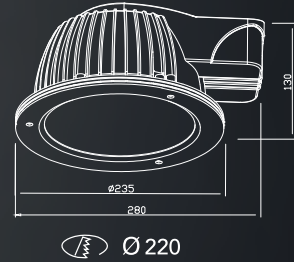

Recessed DownLight

TECHNICAL DATA

Input:	110-240 V AC 50 Hz
Main Material:	Aluminium + Steel
Surface Finish:	White, Black, Grey
Adjustable :	Fixed
Installation by:	Single Acticon Spring
Wiring:	W/wire
Optics:	Optical diffuser panel
MOQ	216 pcs

PACKING

Box size:	24.5 x 14 x 29 cm
Carton size:	44 x 26 x 60.5 cm
Pcs per carton:	6 pcs
Each carton :	0,069 m³

MH1088A

LED Brand	Nichia
	MH1096
LED Power	30 W
Driver	LCC30W1000-230
Total Power	32 W
Driver Current	1000 mA
Luminous Flux	2225.1 LM
CCT	3000 K
CRI	≥ 80
Beam Angle	79 °