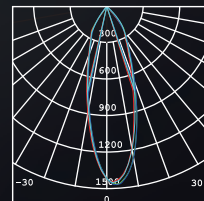

PACKING

	KT6620	KT6659-1	KT6659-2
Box size:	17x12.5x6 cm	15x14x10.5 cm	25 x 15 x 9.5 cm
Carton size:	39x35.5x26.5 cm	43.5x31.5x44 cm	51.5 x 46.5 x 40 cm
Pcs per carton:	24 pcs	24 pcs	24 pcs
Each carton :	0.037 m³	0.06 m³	0.096 m³