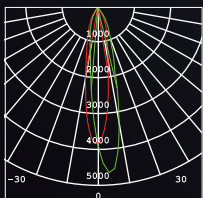

h (m)	17.95°	Ø (cm)
2926	1	31.59
732	2	63.18
325	3	94.77
183	4	126.37
117	5	157.96

PACKING

	KT6585-1	KT6585-2
Box size	22.5 x 22.5 x 10 cm	39 x 22.5 x 10 cm
Carton size	46.5 x 46.5 x 32 cm	46.5 x 40 x 32 cm
Pcs per carton	14 pcs	6 pcs
Each carton	0,069 m³	0,072 m³