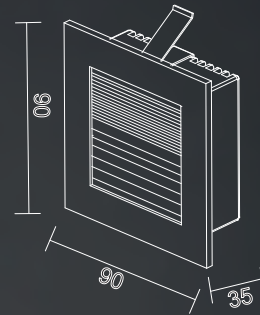

Wall Light

KT6224A

P02

TECHNICAL DATA

Item No.:	KT6224A
Input:	12V AC 50Hz
Lamp Type:	GY6.35 QT12 Max 50W
Main Material:	Aluminium
Surface Finish:	White, Grey, Black powder coating
Adjustable :	Fixed
Installation by:	Leaf Clip
Wiring:	Terminal Block
Optics:	Aluminium sheet

PACKING

Box size:	7.3 x 7.3 x 11.5 cm
Carton size:	38.5 x 33.5 x 36 cm
Pcs per carton:	50 pcs
Each carton :	0,092 m³
MOQ	50 pcs