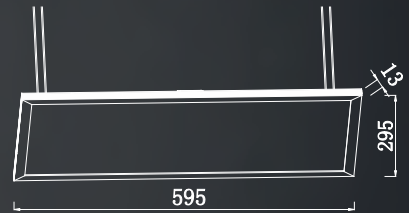

KETAI

Flat Pendant Light

D05

TECHNICAL DATA

Input:	110-230V AC 50/60Hz
Main Material:	Aluminium
Surface Finish:	White, Grey, Black powder coating
Adjustable :	Fixed
Installation by:	canopy
Wiring:	Terminal Block
Optics:	2.0mm diffuser
MOQ	50 pcs

PACKING

Box size:	60.5 x 30.5 x 6 cm
Carton size:	62 x 32 x 27 cm
Pcs per carton:	4 pcs
Each carton :	0,054 m³

KF1006

LED Brand	Everlight SMD 3528
Driver	KEP1801-350A1
Power	18 W
Driver Current	350mA
Luminous Flux	1200 LM | 1300 LM
CCT	3000K | 4000K
CRI	> 80 | > 80
Beam Angle	112° | 112°