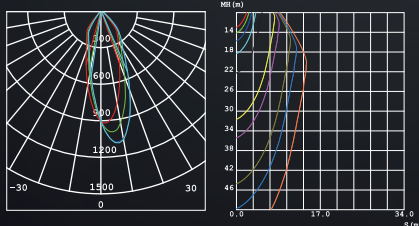

TECHNICAL DATA

Input:	110-230V AC 50/60Hz
Main Material:	Aluminium
Surface Finish:	White, Grey, Black powder coating
Adjustable :	Fixed
Installation by:	canopy
Wiring:	Terminal Block
Optics:	V.M. Reflector
MOQ	200 pcs

PACKING

Box size:	42.5 x 14 x 10.5cm
Carton size:	54.5x 43.5 x 30 cm
Pcs per carton:	10 pcs
Each carton :	0,071 m³

D08