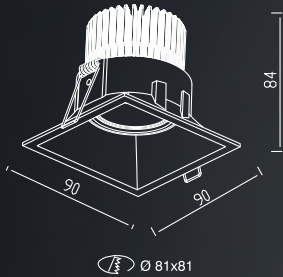

Cone Recessed Downlight

Ø 81x81