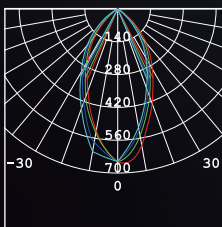

Recessed DownLight

0.3m CE RoHS

A70

KT6816-1

LED Brand	Bridgelux LSP01-601-830-230
Total Power	8 W
Luminous Flux	602 LM
CCT	3000 K
CRI	≥ 80
Beam Angle	40°

KT6816-2

LED Brand	Bridgelux LSP01-601-830-230
Total Power	2 x 8 W
Luminous Flux	1204 LM
CCT	3000 K
CRI	≥ 80
Beam Angle	40°

TECHNICAL DATA

Input:	110-230 V AC 50/60 Hz
Main Material:	Aluminium
Surface Finish:	White, Grey, Black powder coating
Adjustable :	Gimbal
Installation by:	S.A.Spring
Wiring:	Terminal Block
Optics:	V.M.Reflector
MOQ	216 pcs

PACKING

Box size:	20.5 x 20.5 x 16.5 cm
Carton size:	42.5 x 42.5 x 51.5 cm
Pcs per carton:	12 pcs
Each carton :	0,093 m³