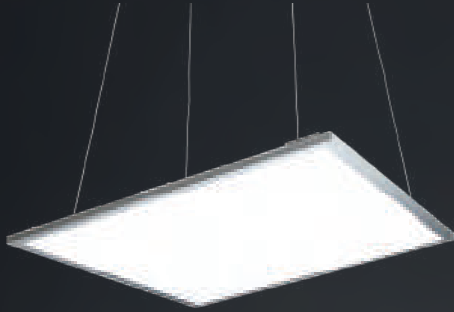

Flat Pendant Light

KF1007

LED Brand	Everlight SMD 3528	
Driver	KEP36W-5307A1	
Power	36 W	
Driver Current	700mA	
Luminous Flux	2300 LM	2500 LM
CCT	3000K	4000K
CRI	> 80	> 80
Beam Angle	112°	112°