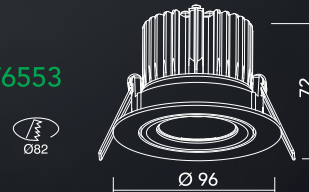

### TECHNICAL DATA

Input:	110-230V AC 50/60Hz
Main Material:	Aluminium
Surface Finish:	White, Grey, Black powder coating
Adjustable :	Fixed
Installation by:	S.A.Spring
Wiring:	Terminal Block
Optics:	V.M. Reflector
LED Brand	Bridgelux V8 BXRE-30E0800
Driver	AK-10W-36330-D5
LED Power	6.2 W
Driver Current	330mA
Total Power	7.5 W
Luminous Flux	606 LM
CCT	3000K
CRI	> 80
Beam Angle	30 °/ 60 °