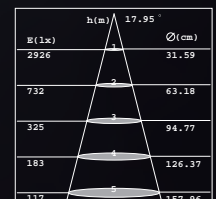

TECHNICAL DATA

Input:	110-230V AC 50/60Hz
Main Material:	Aluminium
Surface Finish:	White, Grey, Black powder coating
Adjustable :	Fixed
Installation by:	Leaf clip
Wiring:	Terminal Block
Optics:	optical diffuser panel
MOQ	108 pcs

CITIZEN 12.3 W