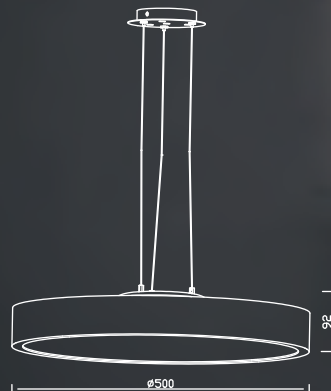

KETAI

Flat Pendant Light

CE RoHS IP20

D12

KF1020

LED Brand	SMD2835
LED Power	28 W
Driver	AK30W-700-D6
Total Power	30 W
Driver Current	700 mA
Luminous Flux	2100 LM
CCT	4000 K
CRI	≥ 80
Beam Angle	100°

TECHNICAL DATA

Input:	220-230 V AC 50 Hz
Main Material:	Aluminium + Steel
Surface Finish:	White, Grey, Black powder coating
Adjustable :	Fixed
Installation by:	screws
Wiring:	Terminal Block
Optics:	Optical diffuser panel
MOQ	100 pcs

PACKING

Carton size:	56 x 56 x 11 cm
Pcs per carton:	1 pcs
Each carton :	0,034 m³