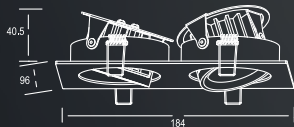

KT6814-2

LED Brand	Bridgelux V8 BXRE-30E0800
Driver	AK-10W-36330-D5
LED Power	6.2 W
Driver Current	330mA
Total Power	7.5 W
Luminous Flux	606 LM
CCT	3000K
CRI	> 80
Beam Angle	30 ° / 60 °

PACKING

Box size:	16.5 x 11.5 x 6 cm
Carton size:	36 x 33 x 26 cm
Pcs per carton:	24 pcs
Each carton :	0.032 m³

TECHNICAL DATA

Input:	110-230V AC 50/60Hz
Main Material:	Aluminium
Surface Finish:	White, Grey, Black powder coating
Adjustable :	Gimbal
Installation by:	S.A.Spring
Wiring:	Terminal Block
Optics:	V.M. Reflector