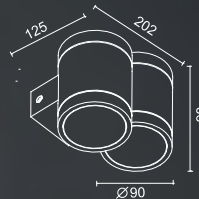

TECHNICAL DATA

Item No.:	WL322	WL322D	WL322-G9	WL322D-G9
Input:	12V AC 50Hz		230V AC 50Hz	
Lamp Type:	GY6.35 QT12 Max		G9 QT14	
	50W	2x50W	40W	2x40W
Main Material:	Aluminium			
Surface Finish:	White/Black/Grey UV Powder Coating			
Adjustable :	Fixed			
Installation by:	Screws			
Wiring:	Recommend to connect w/ heat-shrink water-tight connector (not included)			
Optics:	3mm Clear glass			

PACKING

Box size:	12.5 x 9 x 10.5 cm	21 x 10.5 x 13.5 cm
Carton size:	59.5 x 26.5 x 23.5 cm	43.5 x 33.5 x 29.5 cm
Pcs per carton:	24 pcs	12 pcs
Each carton :	0,037 m³	0,043 m³
MOQ	500 pcs	500 pcs