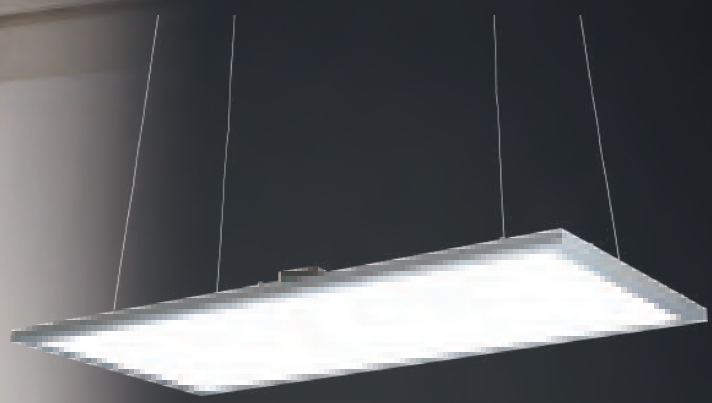

KETAI

Flat Pendant Light

D05

TECHNICAL DATA

Input:	110-230V AC 50/60Hz
Main Material:	Aluminium
Surface Finish:	White, Grey, Black powder coating
Adjustable :	Fixed
Installation by:	canopy
Wiring:	Terminal Block
Optics:	2.0mm diffuser
MOQ	50 pcs

PACKING

Box size:	60.5 x 30.5 x 6 cm
Carton size:	62 x 32 x 27 cm
Pcs per carton:	4 pcs
Each carton :	0,054 m³

KF1006

LED Brand	Everlight SMD 3528
Driver	KEP1801-350A1
Power	18 W
Driver Current	350mA
Luminous Flux	1200 LM | 1300 LM
CCT	3000K | 4000K
CRI	> 80 | > 80
Beam Angle	112° | 112°