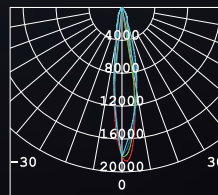

PACKING

Box size:	19.5 x 14 x 11 cm
Carton size:	57 x 40.5 x 29.5 cm
Pcs per carton:	20 pcs
Each carton :	0.030 m³