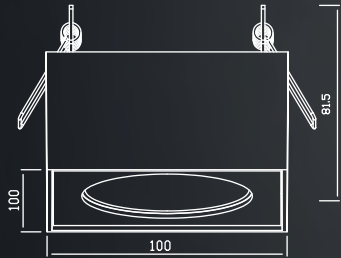

## KT6808B

LED Brand	CLL032
	-1205
LED Power	15 W
Driver	KEP-LD18W-D1
Total Power	16 W
Driver Current	320 mA
Luminous Flux	1185 LM
CCT	3000 K
CRI	≥ 80
Beam Angle	50° / 30°

0.300-0.300-0.300	0.01111
0.300-0.300-0.300	0.01111
0.300-0.300-0.300	0.01111
0.300-0.300-0.300	0.01111
0.300-0.300-0.300	0.01111
0.300-0.300-0.300	0.01111
0.300-0.300-0.300	0.01111
0.300-0.300-0.300	0.01111
0.300-0.300-0.300	0.01111
0.300-0.300-0.300	0.01111