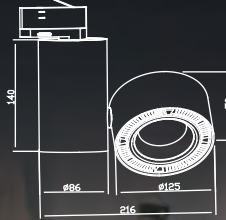

B25

TECHNICAL DATA

Input:	110-230V AC 50/60Hz
Main Material:	Aluminium
Surface Finish:	White, Grey, Black powder coating
Adjustable :	Gimbal
Installation by:	W/3 wire track adaptor
Wiring:	Terminal Block
Optics:	Anodized aluminium Reflector

PACKING

Box size:	18.3 x 9.1 x 22.5 cm
Carton size:	57 x 20 x 25 cm
Pcs per carton:	6 pcs
Each carton :	0,086 m³

MHT8572

LED Brand	Bridgelux Vero13 BXRC-30E2000
LED Power	23 W
Driver	AK-30W-700-D6
Driver Current	700mA
Total Power	26.3 W
Luminous Flux	1772 LM
CCT	3000K
CRI	> 80
Beam Angle	18 ° (30 °)

H (m)	17.95°	Ø (cm)
2926	1	31.59
732	2	63.18
325	3	94.77
183	4	126.37
117	5	157.96