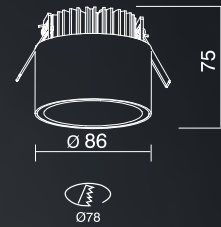

Starfish Recessed DownLight

KT6578

A11

TECHNICAL DATA

Input:	110-230V AC 50/60Hz
Main Material:	Aluminium
Surface Finish:	White, Grey, Black powder coating
Adjustable :	Fixed
Installation by:	S.A.Spring
Wiring:	Terminal Block
Optics:	V.M. Reflector

LED Brand	Bridgelux
	V8 BXRE-30E0800
Driver	AK-10W-36330-D5
LED Power	6.2 W
Driver Current	330mA
Total Power	7.5 W
Luminous Flux	606 LM
CCT	3000K
CRI	> 80
Beam Angle	30 °/ 60 °

PACKING

	KT6577	KT6578
Box size:	12.5 x 12.5 x 10.5 cm	13 x 13 x 10.5 cm
Carton size:	52.2 x 26.5 x 33.5 cm	54 x 27.5 x 33.5cm
Pcs per carton:	24 pcs	24 pcs
Each carton :	0.046 m³	0.049 m³