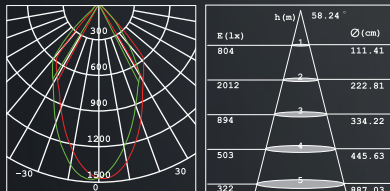

Topo Recessed DownLight

TECHNICAL DATA

KT6618

KT6617

KT6572

Input:	220-240V AC 50/60Hz		
Main Material:	Aluminium		
Surface Finish:	White, Grey, Black powder coating		
Adjustable :	Fixed		
Installation by:	S.A.Spring		
Wiring:	Terminal Block	Flexible Wire /	Flexible Wire /
Optics:	V.M. Reflector	Striped End	Striped End
MOQ	108 pcs		

LIGHT

LED Brand	OSRAM PrevaLED LEP-CUB-AC-2000-830-G1	PHILIPS DLM-Int 2000lm
LED Power :	28W	28W
Driver	Osram OTP33	Integrated
Total Power	32W	32W
Driver Current	700mA	700mA
Luminous Flux	2000 LM	1700 LM
CCT	3000K	3000K
CRI	> 80	> 80
Beam Angle	24 ° (17 ° / 60 °)	100 °

PACKING

Box size:	20.5 x 20.5 x 16.5 cm	18 x 18 x 21 cm	18 x 18 x 21 cm
Carton size:	42.5 x 42.5 x 51.5 cm	56 x 37.5 x 44 cm	56 x 37.5 x 44 cm
Pcs per carton:	12 pcs	12 pcs	12 pcs
Each carton :	0,093 m3	0,092 m3	0,092 m3

Osram 29W