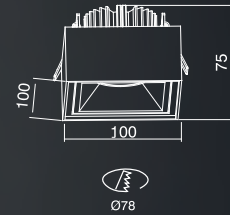

Starfish Recessed DownLight

A11

TECHNICAL DATA

Input:	110-230V AC 50/60Hz
Main Material:	Aluminium
Surface Finish:	White, Grey, Black powder coating
Adjustable :	Fixed
Installation by:	S.A.Spring
Wiring:	Terminal Block
Optics:	V.M. Reflector

LED Brand	Bridgelux
	V8 BXRE-30E0800
Driver	AK-10W-36330-D5
LED Power	6.2 W
Driver Current	330mA
Total Power	7.5 W
Luminous Flux	606 LM
CCT	3000K
CRI	> 80
Beam Angle	30 °/ 60 °

PACKING

	KT6577	KT6578
Box size:	12.5 x 12.5 x 10.5 cm	13 x 13 x 10.5 cm
Carton size:	52.2 x 26.5 x 33.5 cm	54 x 27.5 x 33.5cm
Pcs per carton:	24 pcs	24 pcs
Each carton :	0.046 m³	0.049 m³