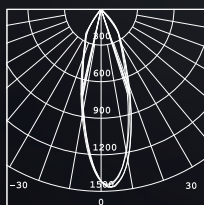

PACKING

- Box size: 16.5 x 11.5 x 6 cm
- Carton size: 36 x 33 x 26 cm
- Pcs per carton: 24 pcs
- Each carton : 0.032 m³