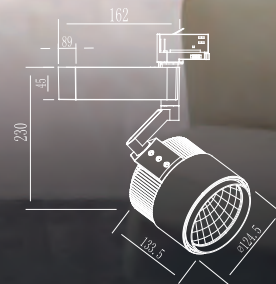

B15

TECHNICAL DATA

Input:	110-230V AC 50/60Hz
Main Material:	Aluminium
Surface Finish:	White, Grey, Black powder coating
Adjustable :	Gimbal
Installation by:	W/4 Wire Track Adaptor
Wiring:	Connect toTrack W/Adaptor
Optics:	V.M. Reflector
MOQ	120 pcs

PACKING

Box size:	33 x 25 x 13.5 cm
Carton size:	52 x 34.5 x 43.5 cm
Pcs per carton:	6 pcs
Each carton :	0,078 m³

MHT8540

LED Brand	Bridgelux
	BXRA-30E4000
LED Power	44W
Driver	KEP-55W-BFAN
Total Power	50W
Driver Current	1800mA
Luminous Flux	3350 LM
CCT	3000K
CRI	> 80
Beam Angle	46 °