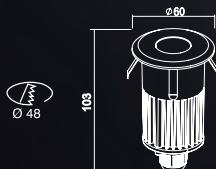

## TECHNICAL DATA

Input:	110-230V AC 50/60Hz
Main Material:	S. Steel
Surface Finish:	S. Steel
Adjustable :	Fixed
Installation by:	Leaf Cilp
Wiring:	3mm Cable
Optics:	4mm Glass

spec