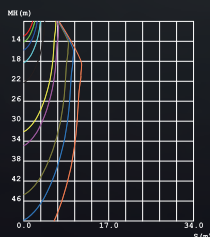

TECHNICAL DATA

Input:	110-230V AC 50/60Hz
Main Material:	Aluminium +Steel
Surface Finish:	White, Grey, Black powder coating
Adjustable :	Gimbal
Installation by:	S.A.Spring
Wiring:	Terminal Block
Optics:	V.M. Reflector

PACKING

	KT6648-1	KT6648-2
Box size:	17x14x8.5 cm	26.5x12.5x8.5 cm
Carton size:	43.5x36.5x36 cm	39x27.5x36.5 cm
Pcs per carton:	12 Pcs	12 Pcs
Each carton :	0.057³	0.039³