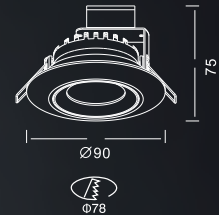

Galaxy Recessed DownLight

KT6520

KT6524

KT6520

LED Brand	Nichia 3030
Driver	KEP0301-350B1
Power	3 W
Driver Current	350 mA
Luminous Flux	180 LM
CCT	3000K
CRI	> 80
Beam Angle	37 °

KT6524

LED Brand	Nichia 3030
Driver	AK10W-36330-D5
Power	6W
Driver Current	350 mA
Luminous Flux	350 LM
CCT	3000K
CRI	> 80
Beam Angle	37 °

TECHNICAL DATA

Input:	110-230V AC 50/60Hz
Main Material:	Aluminium
Surface Finish:	White, Grey, Black powder coating
Adjustable :	Titale
Installation by:	S.A.Spring
Wiring:	Terminal Block
Optics:	PMMA lens+glass
MOQ	200 pcs

PACKING

Box size:	9.5 x 9.5 x 9.5 cm	11.7 x 11.7 x 10 cm
Carton size:	49.5 x 21 x 20.5 cm	60.5 x 25x 55.5 cm
Pcs per carton:	50 pcs	50 pcs
Each carton :	0,052 m³	0,051 m³