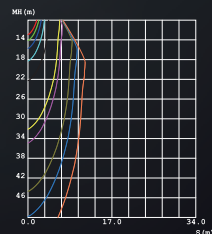

XD2036-1

LED Brand: Bridgelux
V8 BXRE-30E0800
Driver: AK-10W-36330-D5
LED Power: 6.2 W
Driver Current: 330mA
Total Power: 7.5 W
Luminous Flux: 510 LM
CCT: 3000K
CRI: > 80
Beam Angle: 30°
Box size: 16.5x14x10.5cm
Carton size: 43.5x34.5x22.5cm
Pcs per carton: 12 pcs
Each carton : 0.034 m³