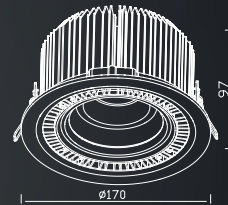

Drum Recessed DownLight

Ø163