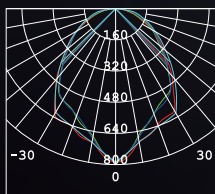

0.5m	0.010	0.010
1.0m	0.005	0.005
1.5m	0.003	0.003
2.0m	0.002	0.002
2.5m	0.0015	0.0015
3.0m	0.001	0.001
3.5m	0.0007	0.0007
4.0m	0.0005	0.0005
4.5m	0.0004	0.0004
5.0m	0.0003	0.0003

TECHNICAL DATA

Input:	110-230V AC 50/60Hz
Main Material:	Aluminium+plastic
Surface Finish:	White,Grey,Black powder coating
Adjustable :	Fixed
Installation by:	W/screws
Optics:	PC
MOQ	200 pcs

PACKING

Box size:	33 x 11 x 33 cm
Carton size:	67.5 x 34 x 35 cm
Pcs per carton:	6 pcs
Each carton :	0,08 m³