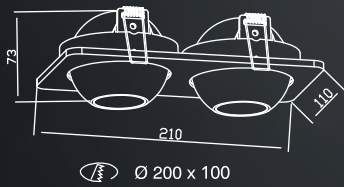

A70

KT6816-1

LED Brand	Bridgelux LSP01-601-830-230
Total Power	8 W
Luminous Flux	602 LM
CCT	3000 K
CRI	≥ 80
Beam Angle	40°

KT6816-2

LED Brand	Bridgelux LSP01-601-830-230
Total Power	2 x 8 W
Luminous Flux	1204 LM
CCT	3000 K
CRI	≥ 80
Beam Angle	40°

TECHNICAL DATA

Input:	110-230 V AC 50/60 Hz
Main Material:	Aluminium
Surface Finish:	White, Grey, Black powder coating
Adjustable :	Gimbal
Installation by:	S.A.Spring
Wiring:	Terminal Block
Optics:	V.M.Reflector
MOQ	216 pcs

PACKING

Box size:	20.5 x 20.5 x 16.5 cm
Carton size:	42.5 x 42.5 x 51.5 cm
Pcs per carton:	12 pcs
Each carton :	0,093 m³