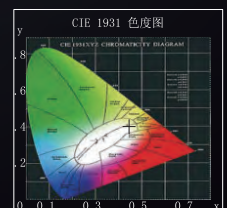

Tracklight

B30

TECHNICAL DATA

Input:	110-240V AC 50Hz
Main Material:	Aluminium
Surface Finish:	White, Grey, Black powder coating
Adjustable :	Gimbal
Installation by:	2 Wire track adaptor
Wiring:	Connect to track adaptor
Optics:	V.M. Reflector
MOQ:	216 pcs

LED Brand	Bridgelux
LED Power	BXRE-27E0800-B
Driver	6 W
Driver Current	HEP LIC9W500 UNI
Total Power	500 mA
Luminous Flux	10 W
CCT	450 LM
CRI	2700K
Beam Angle	≥ 80
	28.3 °

PACKING

Box size:	17 x 15.5 x 6.5 cm
Carton size:	48.5 x 35.5 x 28 cm
Pcs per carton:	24 pcs
Each carton :	0.048 m³