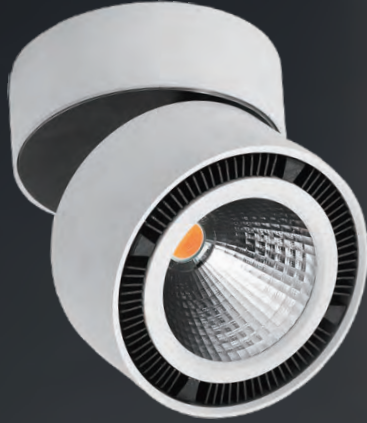

Snail Ceiling Light