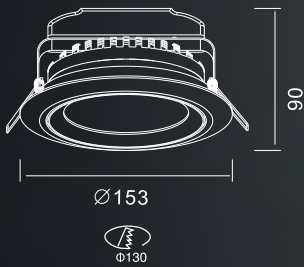

Sealion Recessed DownLight