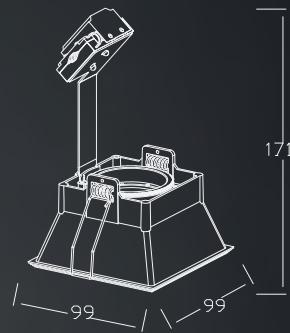

## Recessed D.L

**KT6358**

Φ 94 mm

**KT6359**

94 x 94 mm

J25