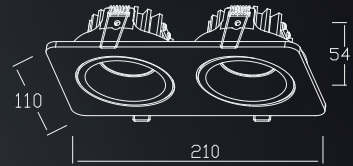

Starfish Recessed DownLight

200x100

Ø100

TECHNICAL DATA

Input:	110-230V AC 50/60Hz
Main Material:	Aluminium +Steel
Surface Finish:	White, Grey, Black powder coating
Adjustable :	Gimbal
Installation by:	S.A.Spring
Wiring:	Terminal Block
Optics:	V.M. Reflector

LED Brand	Bridgelux V8 BXRE-30E0800	
Driver	AK-10W-36330-D5	
LED Power	6.2 W	2x6.2 W
Driver Current	330mA	330mA
Total Power	7.5 W	2x7.5 W
Luminous Flux	604 LM	1130 LM
CCT	3000K	
CRI	> 80	
Beam Angle	30 ° / 60 °	

PACKING

	KT6620	KT6659-1	KT6659-2
Box size:	17x12.5x6 cm	15x14x10.5 cm	25 x 15 x 9.5 cm
Carton size:	39x35.5x26.5 cm	43.5x31.5x44 cm	51.5 x 46.5 x 40 cm
Pcs per carton:	24 pcs	24 pcs	24 pcs
Each carton :	0.037 m³	0.06 m³	0.096 m³