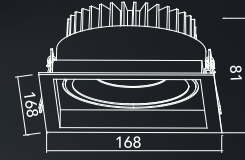

Change Moudle Recessed DownLight

CE RoHS

Ø130

280x130

A25

TECHNICAL DATA

Input: 110-230V AC 50/60Hz
Main Material: Aluminium
Surface Finish: White, Grey, Black powder coating
Adjustable : Tiltable
Installation by: Spring clip
Wiring: Terminal Block
Optics: PC metallized reflector
MOQ 108 pcs

Item	KT6584-1		KT6584-2	
LED Brand	CITIZEN	CITIZEN	CITIZEN	CITIZEN
	CLL032-1205A5	CLU034-1206B8 -303M1A2	CLL032-1205A5	CLU034-1206B8 -303M1A2
LED Power	12.3 W	22 W	2x12.3 W	2x22 W
Driver	AK-16W-60350-D6	LC 25W 600mA		LC 25W 600mA
Total Power	15.4 W	25 W	2x15.4 W	2x25 W
Driver Current	350mA	600mA	350mA	1200mA
Luminous Flux	1080 LM	1720 LM	2160 LM	3440 LM
CRI		3000K		
CRI		> 80		
Beam Angle		24° (17° / 60°)		

CITIZEN 12.3 W

h (m)	17.95°	Ø (cm)
2926	1	31.59
732	2	63.18
325	3	94.77
183	4	126.37
117	5	157.96

PACKING

	KT6585-1	KT6585-2
Box size	22.5 x 22.5 x 10 cm	39 x 22.5 x 10 cm
Carton size	46.5 x 46.5 x 32 cm	46.5 x 40 x 32 cm
Pcs per carton	14 pcs	6 pcs
Each carton	0,069 m³	0,072 m³