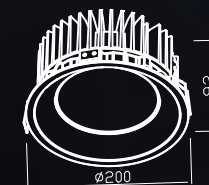

KT6655

LED Brand	Nichia 3030
Driver	KEP50W-4312A1
LED Power	40W
Driver Current	500mA
Total Power	45 W
Luminous Flux	2580 LM
CCT	3000K
CRI	> 80
Beam Angle	89°

PACKING

Box size:	28.5 x 24.5 x 10.5 cm
Carton size:	49.5 x 29.5 x 33.5 cm
Pcs per carton:	6 pcs
Each carton :	0,048 m <sup>3</sup>