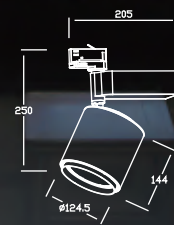

TECHNICAL DATA

ITEM:	MHT8663	|	MHT8703
Input:	230V AC 50Hz	|	
Lamp Type:	G12 HIT-CE	|	E27 HIPAR30
	70W	|	70W
Main Material:	Aluminium		
Surface Finish:	White, Grey, Black powder coating		
Adjustable :	Gimbal		
Installation by:	W/ adaptor		
Wiring:	Track adaptor		
Optics:	V.M. Reflector		
Reflecting cup angle:	20 ° / 44 ° / 60 °		

MHT8663 G12