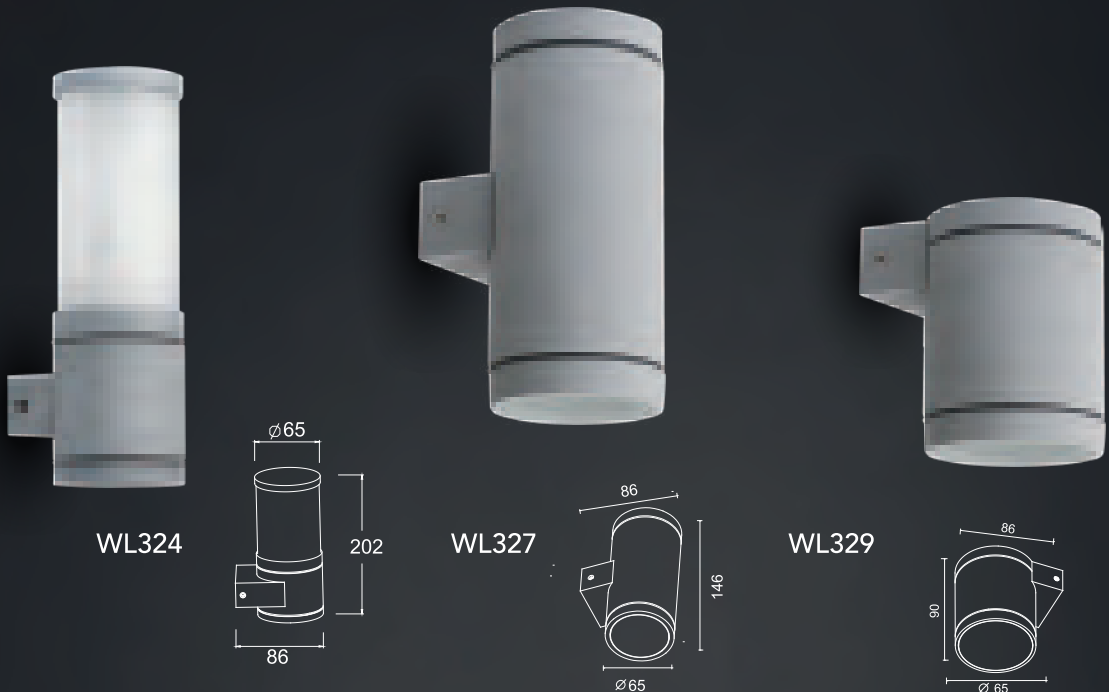

Wall Light

P06

TECHNICAL DATA

Item No.:	WL324	WL327	WL329
Input:		230V AC 50Hz	
Lamp Type:	E27 TC-TSE 15W	GU10 QPAR51 2x50W	GU10 QPAR51 50W
Main Material:	Aluminium		
Surface Finish:	White/Black/Grey UV Powder Coating		
Adjustable :	Fixed		
Installation by:	Screws		
Wiring:	Recommend to connect w/ heat-shrink water-tight connector (not included)		
Optics:	2mm Clear glass	3mm Clear glass	3mm Clear glass

PACKING

Box size:	12.5 x 9.5 x 21 cm	9.5 x 7 x 15.5 cm	8.6 x 7 x 9.3 cm
Carton size:	24 x 40 x 44 cm	30.5 x 30 x 33 cm	44 x 18.5 x 31 cm
Pcs per carton:	24 pcs	24 pcs	36 pcs
Each carton :	0,07 m³	0,032 m³	0,025 m³
MOQ	500 pcs	500 pcs	500 pcs