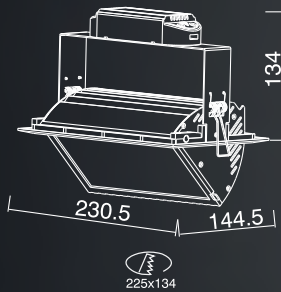

Conch Recessed DownLight

MH103-LED LED

LED Brand	Bridgelux 30E 4000F X3
Driver	KEP40W-4310A1
LED Power	28.9 W
Driver Current	1000mA
Total Power	33.3 W
Luminous Flux	2710 LM
CCT	3000K
CRI	> 80
Beam Angle	15 ° /24 ° /60°

TECHNICAL DATA

Input:	110-230V AC 50/60Hz
Main Material:	Aluminium + steel
Surface Finish:	White, Grey, Black powder coating
Adjustable :	Tilttable
Installation by:	S.A.Spring
Wiring:	Terminal Block

PACKING

Box size:	22.5 x 19.5 x 7.5 cm
Carton size:	46.5 x 40.5 x 32 cm
Pcs per carton:	16 pcs
Each carton :	0,06 m³