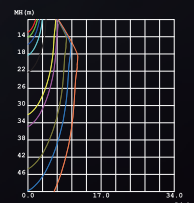

PACKING

	KT6644-1	KT6644-2	KT6644-3
Box Size	16.5x14x10.5cm	26x14x10.5cm	37x14x10.5cm
Carton Size	43.5x34.5x22.5cm	29.5x27x44cm	38x29.5x33.5cm
Pcs per carton	12 pcs	8 pcs	6 pcs
Carton Volume	0.034 m3	0.035 m3	0.038 m3

Bridgelux V8 6.2 W