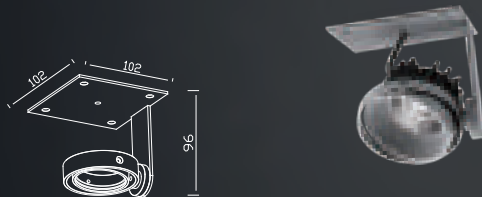

## Penguin Recessed DownLight

KT16F-LED-3

KT16F-LED-2

KT16F-LED-1

A06

Item:	KT16F-LED-1	KT16F-LED-2	KT16F-LED-3
LED Brand	Bridgelux V8 BXRE-30E0800		
Driver	AK-10W-36330-D5		
LED Power	6.2 W	2x6.2 W	3x6.2 W
Driver Current	330mA	330mA	330mA
Total Power	7.5 W	2x7.5 W	3x7.5 W
Luminous Flux	606 LM	1130 LM	1650 LM
CCT	3000K		
CRI	≥ 80 / 90		
Beam Angle	30 ° / 60 °		