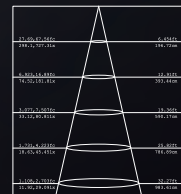

XD2068

LED Brand	Edison Edison 2835
LED Power	17.1 W
Driver	AK-30W-500-D6
Total Power	20 W
Driver Current	500mA
Luminous Flux	1630 LM
CCT	4000K
CRI	> 80
Beam Angle	88 °