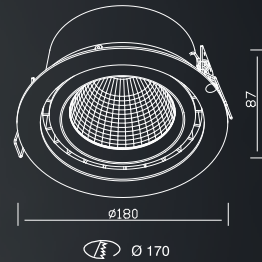

KETAI

Cone Recessed DownLight

A65

TECHNICAL DATA

Input:	220-240 V AC 50 Hz
Main Material:	Aluminium + Steel
Surface Finish:	White, Grey, Black powder coating
Adjustable :	Fixed
Installation by:	S.A.Spring
Wiring:	Terminal Block
Optics:	V.M.Reflector
MOQ	204 pcs

KT6697

LED Brand	LUMINUS CXM18
LED Power	37.8 W
Driver	KEP40W-4310A1
Total Power	40 W
Driver Current	1000 mA
Luminous Flux	3224 LM
CCT	3000 K
CRI	≥ 80/90
Beam Angle	15° / 24°