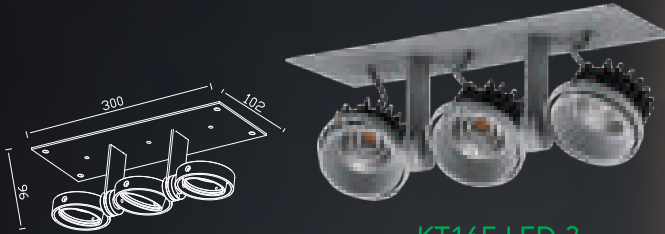

Penguin Recessed DownLight

KT16F-LED-3