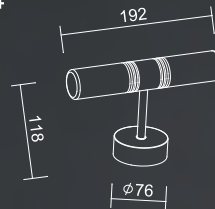

WL404

TECHNICAL DATA

Item No.:	WL401	WL404	WL407
Input:		230V AC 50Hz	
Lamp Type:	25W	G9 QT14 2x25W	2x25W
Main Material:		Steel	
Surface Finish:		Chrome	
Adjustable :		Fixed	
Installation by:		Screws	
Wiring:		Terminal Block	
Optics:		Rosted quartz glass	

PACKING

Box size:	8 x 8 x 13.5 cm	10 x 10 x 13.5 cm	13 x 8.5 x 18 cm
Carton size:	42.5 x 42.5 x 29.5 cm	52.5 x 52.5 x 29.5 cm	56 x 28.5 x 40 cm
Pcs per carton:	50 pcs	50 pcs	24 pcs
Each carton :	0,053 m³	0,081 m³	0,064 m³
MOQ	500 pcs	500 pcs	500 pcs