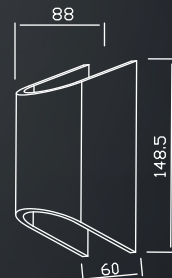

KETAI

Wall light

TECHNICAL DATA

Input:	110-230V AC 50/60Hz
Main Material:	Aluminium
Surface Finish:	White, Grey, Black powder coating
Adjustable :	Fixed
Installation by:	screws
Wiring:	Flexible Wire Striped End
MOQ	200 pcs

PACKING

Box size:	16.5x10x9.5 cm
Carton size:	52x17.5x50 cm
Pcs per carton:	25 pcs
Each carton :	0.045 m³

WL542

LED Brand	Bridgelux
LED Power	V8 BXRE-30E0800-B
Driver	AK-8W-30330-D4
Total Power	7,5 W
Driver Current	330 mA
Luminous Flux	330 LM
CCT	3000K
CRI	> 80
Beam Angle	100 °

E13