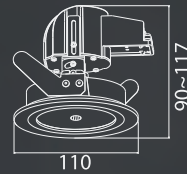

J27

TECHNICAL DATA

Socket:	GY6.35
Input:	12V 50Hz
cutout:	QT 12 JC GY6.35 Max 50W
Lamp Type :	Φ100mm
IP rating:	IP20
Main Material:	Aluminium
Surface Finish:	White/Black/Grey
Adjustable direction:	Fixed
Installation Accessories:	Leaf Clip
Wiring:	W/ Terminal Block
Optics:	3mm tempered side-frosted drop glass

PACKING

Box size:	12.5 x 11.5 x 10.5 cm
Carton size:	59.5 x 26.5 x 55.5 cm
Pieces per carton:	50 pcs
Each carton :	0.088 m³