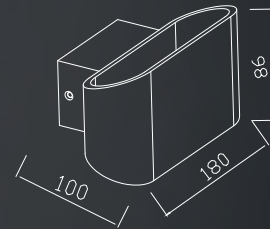

KETAI

Wall light