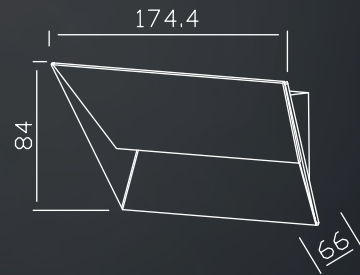

Wall light

TECHNICAL DATA

Input:	110-240V AC 50 Hz
Main Material:	Aluminium + Steel
Surface Finish:	White, Grey, Black powder coating
Adjustable :	Fixed
Installation by:	Screws
Wiring:	Terminal Block
MOQ	200 pcs

PACKING

Box size:	18 x 9 x 7.5 cm
Carton size:	37.5 x 19.5 x 40 cm
Pcs per carton:	20 pcs
Each carton :	0.03 m³

WL547

LED Brand	CREE CREE1304
LED Power	4 W
Driver	KEP0601-400A1
Total Power	4.5 W
Driver Current	400 mA
Luminous Flux	560 LM
CCT	3000 K
CRI	≥ 88.4
Beam Angle	24°