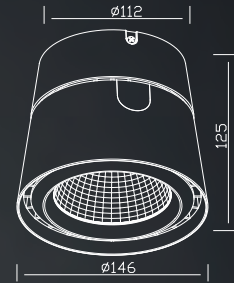

KETAI

Pipe Ceiling Light

0.3m³ CE RoHS