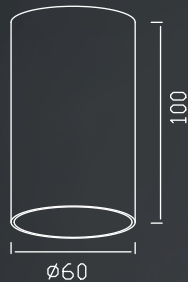

### PACKING

Box size:	21 x 21 x 13 cm
Carton size:	43.5 x 43.5 x 41 cm
Pcs per carton:	12 pcs
Each carton :	0,078 m <sup>3</sup>

**Ceiling Light**

**XD2066**

C30

**TECHNICAL DATA**

Socket:	G5.3	GZ10
Input:	12V 50Hz	230V 50Hz
Lamp Type :	MR16 QR-CBC-51 Max 50W	GU10 QPAR51 Max 50W
IP rating:	IP20	
Main Material:	Aluminium	
Surface Finish:	White/Black/Grey powder coating	
Adjustable direction:	Tiltable	
Installation Accessories:	Single Acticon Spring	
MOQ:	300 pcs	