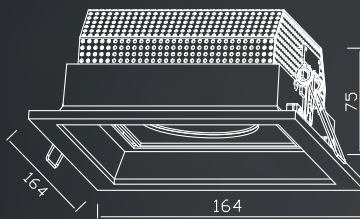

Conch Recessed DownLight

A32

KT6355A

LED Brand	CITIZEN
	CLL032-1206A5-303M1A2
Driver	AK-30W-500-D6
LED Power	18W
Driver Current	500mA
Total Power	20W
Luminous Flux	1500 LM
CCT	3000K
CRI	> 80
Beam Angle	15° (25° / 40°)

TECHNICAL DATA

Input:	110-240V AC 50/60Hz
Main Material:	Aluminium
Surface Finish:	White, Grey, Black powder coating
Adjustable :	Titiable
Installation by:	Spring clip
Wiring:	Terminal Block
Optics:	PMMA lens 40°

PACKING

Box size:	22.5 x 19.5 x 7.5 cm
Carton size:	46.5 x 40.5 x 32 cm
Pcs per carton:	16 pcs
Each carton :	0,06 m³