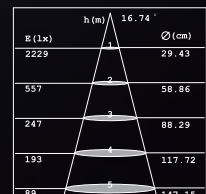

Pipe Round Tracklight

B24

TECHNICAL DATA

Input:	110-230V AC 50/60Hz
Main Material:	Aluminium
Surface Finish:	White, Grey, Black powder coating
Adjustable :	Gimbal
Installation by:	W/3 wire track adaptor
Wiring:	Terminal Block
Optics:	Anodized aluminium Reflector

PACKING

Box size:	17.5 x 10 x 24 cm
Carton size:	54.5 x 21.5 x 26.5 cm
Pcs per carton:	6 pcs
Each carton :	0,086 m³

MHT8562

LED Brand	Bridgelux
	V10 BXRE-30E1000
LED Power	12.3 W
Driver	KEP0902-500-D6
Total Power	15.8 W
Driver Current	350mA
Luminous Flux	1126 LM
CCT	3000K
CRI	> 80
Beam Angle	18° (30°)