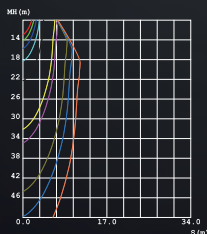

Starfish Recessed DownLight

100x100

200x100

LED Brand	Bridgelux V8 BXRE-30E0800	
Driver	AK-10W-36330-D5	
LED Power	6.2 W	2x6.2 W
Driver Current	330mA	330mA
Total Power	7.5 W	2x7.5 W
Luminous Flux	604 LM	1130 LM
CCT	3000K	
CRI	> 80	
Beam Angle	30 ° / 60 °	

TECHNICAL DATA

Input:	110-230V AC 50/60Hz
Main Material:	Aluminium +Steel
Surface Finish:	White, Grey, Black powder coating
Adjustable :	Gimbal
Installation by:	S.A.Spring
Wiring:	Terminal Block
Optics:	V.M. Reflector

PACKING

	KT6658-1	KT6658-2
Box size:	15 x 14 x 10.5 cm	25 x 15 x 9.5 cm
Carton size:	43.5 x 31.5 x 44 cm	51.5 x 46.5 x 40 cm
Pcs per carton:	24 pcs	24 pcs
Each carton :	0.06 m³	0.096 m³