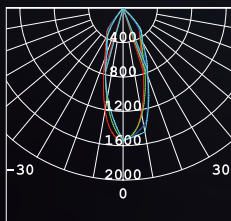

PACKING

Box size:	16 x 11.5 x 10 cm
Carton size:	36 x 33.5 x 42 cm
Pcs per carton:	24 pcs
Each carton :	0,05 m³