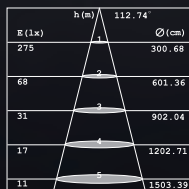

Item	WL396	WL396A
LED Brand	Everlight SMD 3528	
LED Power	8 W	2x8 W
Driver	KEP0901 -350B1	KEP0901 -350B1
Total Power	11 W	21 W
Driver Current	350 mA	350 mA
Luminous Flux	660 LM	1305 LM
CCT	3000K	3000K
CRI	> 80	> 80
Beam Angle	113°	113°

WL396