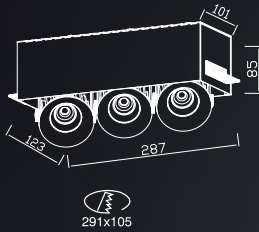

Penguin Recessed DownLight

CE RoHS

KT6645-3