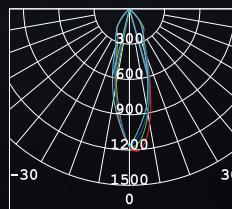

B29

TECHNICAL DATA

Input:	110-240V AC 50Hz
Main Material:	Aluminium
Surface Finish:	White, Grey, Black powder coating
Adjustable :	Gimbal
Installation by:	2 Wire track adaptor
Wiring:	Connect to track adaptor
Optics:	V.M. Reflector
MOQ:	216 pcs

LED Brand	Bridgelux
	BXRE-27E0800-B
LED Power	6 W
Driver	HEP LIC9W350 UNI
Driver Current	350 mA
Total Power	7 W
Luminous Flux	450 LM
CCT	2700K
CRI	≥ 80
Beam Angle	28.3 °

PACKING

Box size:	17 x 15.5 x 6.5 cm
Carton size:	48.5 x 35.5 x 28 cm
Pcs per carton:	24 pcs
Each carton :	0.048 m³