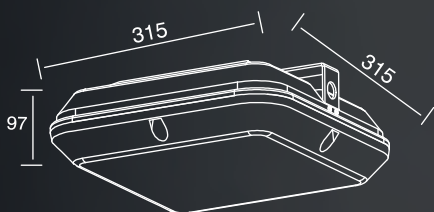

Ceiling Light

KETAİ

C22

XD2052

LED Brand	Edison Edison 2835
LED Power	17.3 W
Driver	AK-30W-500-D6
Total Power	20 W
Driver Current	500mA
Luminous Flux	1670 LM
CCT	4000K
CRI	> 80
Beam Angle	87 °