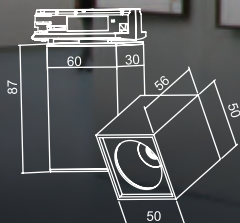

B29

HKTA-8591

TECHNICAL DATA

Input:	110-240V AC 50Hz
Main Material:	Aluminium
Surface Finish:	White, Grey, Black powder coating
Adjustable :	Gimbal
Installation by:	2 Wire track adaptor
Wiring:	Connect to track adaptor
Optics:	V.M. Reflector
MOQ:	216 pcs

LED Brand	Bridgelux
	BXRE-27E0800-B
LED Power	6 W
Driver	HEP LIC9W350 UNI
Driver Current	350 mA
Total Power	7 W
Luminous Flux	450 LM
CCT	2700K
CRI	≥ 80
Beam Angle	28.3 °

PACKING

Box size:	17 x 15.5 x 6.5 cm
Carton size:	48.5 x 35.5 x 28 cm
Pcs per carton:	24 pcs
Each carton :	0.048 m³