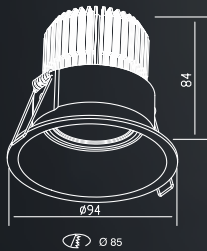

Cone Recessed Downlight

Ø 85

LED Brand	Bridgelux
	V8 BXRE-30E0800
LED Power	8.2 W
Driver	AK-10W-24500-D5
Total Power	11 W
Driver Current	500 mA
Luminous Flux	870 LM
CCT	3000 K
CRI	≥ 80/90/95
Beam Angle	15° / 36°

TECHNICAL DATA

Input:	110-230 V AC 50/60 Hz
Main Material:	Aluminium
Surface Finish:	White, Grey, Black powder coating
Adjustable :	Tiltable
Installation by:	S.A.Spring
Wiring:	Terminal Block
Optics:	V.M.Reflector
MOQ	216 pcs

PACKING

Box size:	16 x 11.5 x 10 cm
Carton size:	36 x 33.5 x 42 cm
Pcs per carton:	24 pcs
Each carton :	0,05 m³