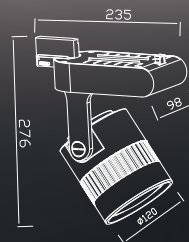

MHT8148-LED

LED Brand	Bridgelux
	BXRC-30E4000-F-02
LED Power	35W
Driver	LTC40W1200 UNI
Total Power	40W
Driver Current	1200mA
Luminous Flux	3000 LM
CCT	3000 K
CRI	> 80
Beam Angle	24 °