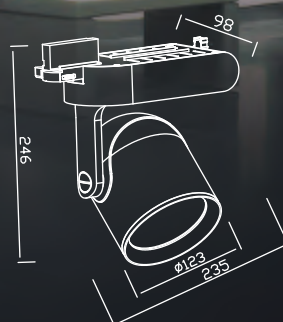

TECHNICAL DATA

Input:	110-230V AC 50/60Hz
Main Material:	Aluminium + Steel
Surface Finish:	White, Grey, Black powder coating
Adjustable :	Gimbal
Installation by:	W/ adaptor
Wiring:	track adaptor
Optics:	V.M. Reflector
MOQ	102 pcs

PACKING

Box size:	27.5x26.5x14.5 cm
Carton size:	54.5x28.5x45.5 cm
Pcs per carton:	6 pcs
Each carton :	0,07 m³

MHT8667A

Lampholder type:	G12
Lamp Type:	HIT-CE Max 70W
Control Gear:	Electronic HID ballast 230V 70W
Installation :	W/Track Adaptor
Wiring:	Connect to Track w/ adaptor
Diffuser:	3mm tempered center-frosted glass