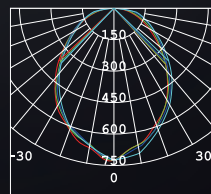

XD2051

LED Brand Edison
Edison 2835
LED Power 17.1 W
Driver AK-30W-500-D6
Total Power 20 W
Driver Current 500mA
Luminous Flux 1630 LM
CCT 4000K
CRI > 80
Beam Angle 88 °