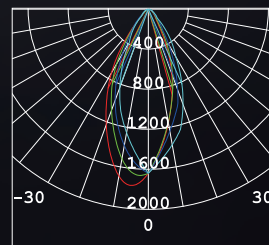

PACKING

Box size:	12.5 x 12.5 x 10.5 cm
Carton size:	52 x 26.5 x 33.5 cm
Pcs per carton:	24 pcs
Each carton :	0,046 m³