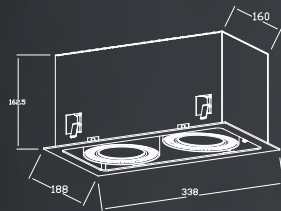

Snail Recessed DownLight

A28

KT6567-2

LED Brand	Bridgelux Vero13
	BXRC-30E2000
Driver	AK-30W-700-D6
LED Power	2x23 W
Driver Current	500mA
Total Power	2x26.3 W
Luminous Flux	3500 LM
CCT	3000K
CRI	≥ 80 / 90
Beam Angle	18 ° (30 °)

TECHNICAL DATA

Input:	110-230V AC 50/60Hz
Main Material:	Aluminium
Surface Finish:	White, Grey, Black powder coating
Adjustable :	Gimbal
Installation by:	S.A.Spring
Wiring:	Terminal Block
Optics:	V.M. Reflector