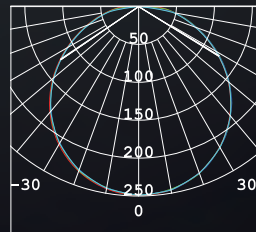

PACKING

Box size: 28 x 9.5 x 28 cm
Carton size: 57.5 x 29 x 40 cm
Pcs per carton 8 pcs
Each carton : 0.0667 m³