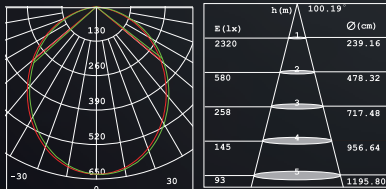

TECHNICAL DATA

Input:	110-230V AC 50/60Hz
Main Material:	Aluminium
Surface Finish:	White, Grey, Black powder coating
Adjustable :	Fixed
Installation by:	Leaf clip
Wiring:	Terminal Block
Optics:	optical diffuser panel
MOQ	108 pcs

PACKING

Box size:	16.5 x 15 x 9 cm
Carton size:	34.5 x 31.5 x 30 cm
Pcs per carton:	12 pcs
Each carton :	0,033 m³