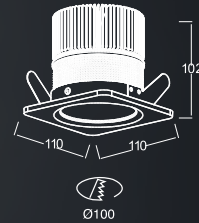

## Penguin Recessed DownLight

CE RoHS    IP20  

KT6309

KT6327

KT6574

A19