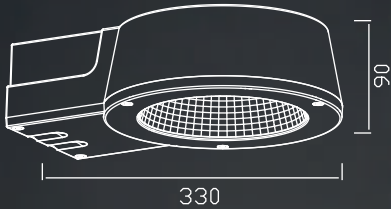

Wall Light

WL545A

LED Brand	Nichia
	SMD3030
LED Power	30 W
Driver	KEP30W-4310A2
Total Power	32 W
Driver Current	1000 mA
Luminous Flux	2100 LM
CCT	3000 K
CRI	≥ 80
Beam Angle	100°

TECHNICAL DATA

Input:	100-230 V AC 50 Hz
Main Material:	Aluminium + Steel
Surface Finish:	White, Grey, Black powder coating
Adjustable :	Fixed
Installation by:	screws
Wiring:	Terminal Block
Optics:	V.M.Reflector optical diffuser panel
MOQ	200 pcs

PACKING

Box size:	37 x 28 x 10.5 cm
Carton size:	57.5 x 38 x 44 cm
Pcs per carton:	8 pcs
Each carton :	0,096 m³