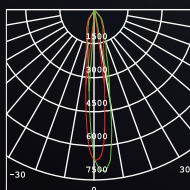

h (m)	h (m) / 20.58°	Ø (cm)
4.9027	1	25.59
12.251	2	51.18
34.45	3	76.76
30.63	4	102.35
19.60	5	127.94