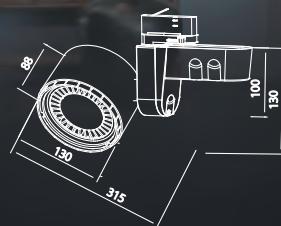

### PACKING

Box size:	33.5 x 21 x 9.5 cm
Carton size:	43.5 x 34.5 x 50 cm
Pcs per carton:	10 pcs
Each carton :	0,075 m <sup>3</sup>

Item	MHT8556	MHT8556H
Input:	110-230V AC 50/60Hz	220-240V AC 50/60Hz
LED Brand	Osram	Osram
	CT11B-W4F-830-L24	PL-CN111AC-G1
LED Power	26 W	22.5 W
Driver	AK-30W-700-D6	AC
Total Power	29 W	25 W
Driver Current	700mA	700mA
Luminous Flux	1780 LM	1850 LM
CCT	3000K	3000K
CRI	> 80	> 80
Beam Angle	24°	24°