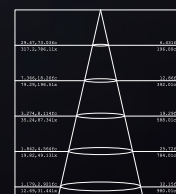

PACKING

Box size: 33 x 11 x 33 cm
Carton size: 67.5 x 34 x 35 cm
Pcs per carton: 6 pcs
Each carton : 0,08 m³