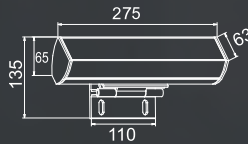

HC8515 A / HC8515A-RGB

H05

TECHNICAL DATA

Input:	110-230V AC 50/60Hz
Main Material:	Aluminium
Surface Finish:	Anodized
Adjustable :	Tiltable
Installation by:	Screws
Wiring:	fast connector
Optics	PMMA lens+glass

HC8515

HC8515A

LED Brand	Nichia 3030	
Driver	KEP0602-500-D6	
Power	9W	18W
Driver Current	500 mA	500 mA
Luminous Flux		
CCT	6000K	6000K
CRI	> 80	> 80
Beam Angle		
MOQ	100 pcs	100 pcs
Box size:	34.5 x 11 x 15.5 cm	15.5 x 11 x 107 cm
Carton size:	57 x 36x 17 cm	109 x 24 x 33.5 cm
Pcs per carton:	5 pcs	4 pcs
Each carton :	0,034 m³	0,088 m³

spec