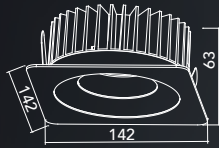

KETAİ

Change Mouldle Recessed DownLight

KT6584-1