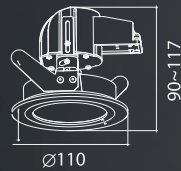

Recessed D.L

KT6178

J27

TECHNICAL DATA

Socket:	GY6.35
Input:	12V 50Hz
cutout:	QT 12 JC GY6.35 Max 50W
Lamp Type :	Φ100mm
IP rating:	IP20
Main Material:	Aluminium
Surface Finish:	White/Black/Grey
Adjustable direction:	Fixed
Installation Accessories:	Leaf Clip
Wiring:	W/ Terminal Block
Optics:	3mm tempered side-frosted drop glass

PACKING

Box size:	12.5 x 11.5 x 10.5 cm
Carton size:	59.5 x 26.5 x 55.5 cm
Pieces per carton:	50 pcs
Each carton :	0.088 m³