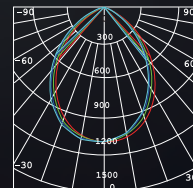

h (m)	Ø (cm)
5204	180.70
1301	361.39
578	542.09
325	722.78
208	903.48