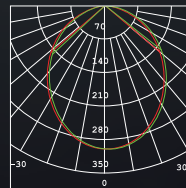

PACKING

Box size:	11.5 x 11.5 x 7.5 cm
Carton size:	36 x 24.5 x 32 cm
Pcs per carton:	24 pcs
Each carton :	0,029 m³

LED Brand	Nichia NF2L757DR-E
LED Power	11W
Driver	KEP1501-350A1
Total Power	13 W
Driver Current	350 mA
Luminous Flux	800 LM
CCT	3000K
CRI	> 80
Beam Angle	100 °