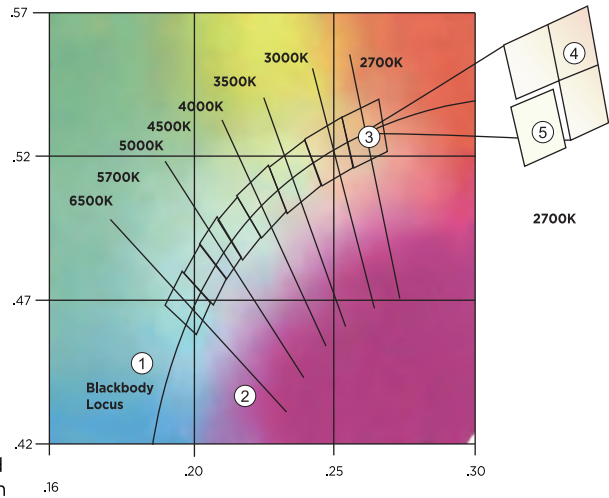

CCT Consistency

The requirement for high color temperature consistency for the quality lighting faces difficulties in market. When you see different white among different LED lighting fixtures, you will know the problem. It is a headache for designers and consumers. For this purpose, more and more LED light source manufacturers are using standard procedures to solve this problem - all LEDs are sorted out, stored and processed in strict and scientific criterion to guarantee the LEDs in consistency in one batch.

When LEDs are manufactured, the most challenging part is producing consistent and precise white color. Binning is the process of sorting the white LEDs into groups of similar white colors. The regulation of this process is outlined by the ANSI standards for tolerances of white color variations to fit within a color temperature group, or bin. Some LED manufacturers have adapted a more strict process of sorting called micro-bin which allows for much smaller white color variation. Ketai applies LEDs that exceed the ANSI binning standards, giving our fittings optimal color matching.

Binning Explanation - When white LEDs are created, whether they be on the warm or cool end of the spectrum, there are always slight inconsistencies with regards to specific color temperatures.

1. The arced black line in the graph at right represents the white color spectrum.
2. These long intersecting lines represent the range, from one end of the line to the other, of variation in color for each corresponding color temperature.
3. In order to keep the range of each temperature as close to the same color as possible, ANSI created tolerance zones. Only the LEDs that fall into this range are used for that particular color temperature, these are referred to as "bins".
4. As you can see this bin still has plainly visible variations throughout. ANSI tolerance zones are adjacent to account for the challenges around manufacturing LED chips consistently.
5. Once divided into smaller bins, the differences in color are much less, allowing for minimal variation when two or more LEDs are used together.

Although there is a cost associated with consistency, various LED chip manufacturers now make smaller bins available. Micro-bin size varies between chip manufacturers and while micro-bins allow for better consistency by batch, there is commonly a color variation between batches.