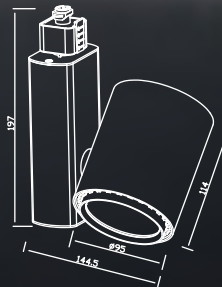

HKTA8582

LED Brand	CITIZEN
	CLL032-1208A5-303M1A2
LED Power	25 W
Driver	XTC32-0700P-UNV-A
Total Power	30 W
Driver Current	700 mA
Luminous Flux	2250 LM
CCT	3000 K
CRI	≥ 80
Beam Angle	24 °