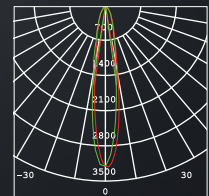

XD2022-L50

TECHNICAL DATA

Input:	110-230V AC 50/60Hz
LED Power :	23 W
Main Material:	Aluminium
Surface Finish:	White, Grey, Black powder coating
Adjustable :	Gimbal
Installation by:	screws
Wiring:	Terminal Block
Optics:	V.M. Reflector

LED Brand	Bridgelux Vero13
	BXRC-30E2000
LED Power	23 W
Driver	AK-30W-700-D6
Total Power	26.3 W
Driver Current	700mA
Luminous Flux	1772 LM
CCT	3000K
CRI	> 80
Beam Angle	18° (30°)
Box size:	50.5x13x13cm
Carton size:	51.5x27x63cm
Pcs per carton:	8 pcs
Each carton :	0.088 m³