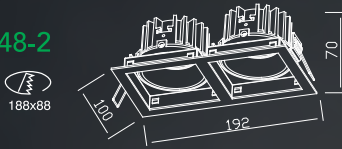

Starfish Recessed DownLight

KT6648-1

LED Brand	Bridgelux V8 BXRE-30E0800	
Driver	AK-10W-36330-D5	
LED Power	6.2 W	2x6.2 W
Driver Current	330mA	330mA
Total Power	7.5 W	2x7.5 W
Luminous Flux	604 LM	1130 LM
CCT	3000K	
CRI	> 80	
Beam Angle	30° / 60°	

TECHNICAL DATA

Input:	110-230V AC 50/60Hz
Main Material:	Aluminium +Steel
Surface Finish:	White, Grey, Black powder coating
Adjustable :	Gimbal
Installation by:	S.A.Spring
Wiring:	Terminal Block
Optics:	V.M. Reflector

PACKING

	KT6648-1	KT6648-2
Box size:	17x14x8.5 cm	26.5x12.5x8.5 cm
Carton size:	43.5x36.5x36 cm	39x27.5x36.5 cm
Pcs per carton:	12 Pcs	12 Pcs
Each carton :	0.057³	0.039³