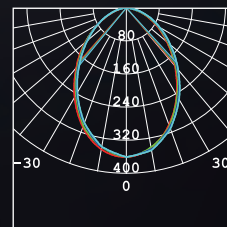

PACKING

Box size:	12 x 12 x 9 cm
Carton size:	37.5 x 25.5 x 38 cm
Pcs per carton:	24 pcs
Each carton :	0,037 m³