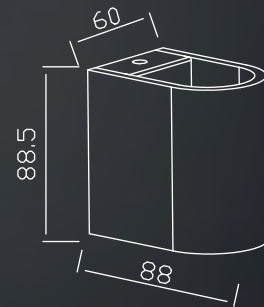

KETAI

Wall light

TECHNICAL DATA

Input:	110-230V AC 50/60Hz
Main Material:	Aluminium
Surface Finish:	White, Grey, Black powder coating
Adjustable :	Fixed
Installation by:	screws
Wiring:	Flexible Wire Striped End
MOQ	200 pcs

PACKING

Box size:	14.5x10x9.5cm
Carton size:	52x15.5x50 cm
Pcs per carton:	25 pcs
Each carton :	0.04 m³

WL540

LED Brand	Bridgelux
	V8 BXRE-30E0800-B
LED Power	6.2 W
Driver	AK-8W-30330-D4
Total Power	7.5 W
Driver Current	330 mA
Luminous Flux	330 LM
CCT	3000K
CRI	> 80
Beam Angle	100 °

E11