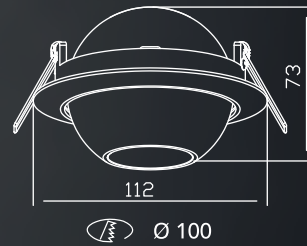

KETAI

Recessed DownLight

0.3m² CE RoHS