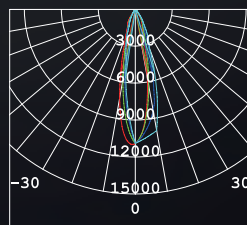

PACKING

Box size:	21 x 21 x 14 cm
Carton size:	43.5 x 43.5 x 44 cm
Pcs per carton:	12 pcs
Each carton :	0,038 m³