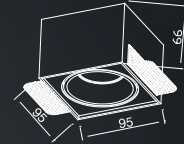

Starfish Recessed DownLight

96 x 96

TECHNICAL DATA

Input:	110-230V AC 50/60Hz
Main Material:	Aluminium +Steel
Surface Finish:	White, Grey, Black powder coating
Adjustable :	Gimbal
Installation by:	S.A.Spring
Wiring:	Terminal Block
Optics:	V.M. Reflector

LED Brand	Bridgelux V8 BXRE-30E0800	
Driver	AK-10W-36330-D5	
LED Power	6.2 W	2x6.2 W
Driver Current	330mA	330mA
Total Power	7.5 W	2x7.5 W
Luminous Flux	604 LM	1130 LM
CCT	3000K	
CRI	> 80	
Beam Angle	30 ° / 60 °	

PACKING

	KT6647-1	KT6647-2
Box size:	16.5 x 14 x 10.5 cm	26 x 14 x 10.5 cm
Carton size:	43.5 x 34.5 x 22.5 cm	29.5 x 27 x 44 cm
Pcs per carton:	12 pcs	8 pcs
Each carton :	0.034 m³	0.035 m³