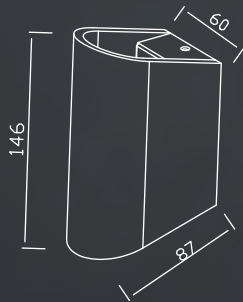

Wall Light

E12

WL541

LED Brand	Bridgelux
	V8 BXRE-30E0800-B
LED Power	6.2 W
Driver	AK-8W-30330-D4
Total Power	7.5 W
Driver Current	330 mA
Luminous Flux	330 LM
CCT	3000K
CRI	> 80
Beam Angle	100 °

TECHNICAL DATA

Input:	110-230V AC 50/60Hz
Main Material:	Aluminium
Surface Finish:	White, Grey, Black powder coating
Adjustable :	Fixed
Installation by:	screws
Wiring:	Flexible Wire Striped End
MOQ	200 pcs

PACKING

Box size:	16.5x10x9.5 cm
Carton size:	52x17.5x50 cm
Pcs per carton:	25 pcs
Each carton :	0.045 m³