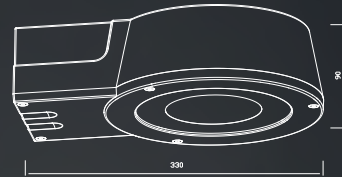

KETAI

Wall light

TECHNICAL DATA

Input:	100-230 V AC 50 Hz
Main Material:	Aluminium + Steel
Surface Finish:	White, Grey, Black powder coating
Adjustable :	Fixed
Installation by:	Screws
Wiring:	Terminal Block
Optics:	V.M.Reflector
MOQ	200 pcs

PACKING

Box size:	37 x 28 x 10.5 cm
Carton size:	57.5 x 38 x 44 cm
Pcs per carton:	8 pcs
Each carton :	0,096 m³

WL545B

LED Brand	Bridgelux
	VERO18
LED Power	30 W
Driver	KEP30W-4310A2
Total Power	32 W
Driver Current	1000 mA
Luminous Flux	2100 LM
CCT	3000 K
CRI	≥ 80
Beam Angle	24°