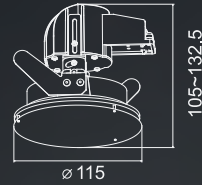

Recessed D.L

KT6175

J27

TECHNICAL DATA

Socket:	GY6.35
Input:	12V 50Hz
cutout:	QT 12 JC GY6.35 Max 50W
Lamp Type :	Φ100mm
IP rating:	IP20
Main Material:	Aluminium
Surface Finish:	White/Black/Grey
Adjustable direction:	Fixed
Installation Accessories:	Leaf Clip
Wiring:	W/ Terminal Block
Optics:	3mm tempered side-frosted drop glass

PACKING

Box size:	12.5 x 11.5 x 10.5 cm
Carton size:	59.5 x 26.5 x 55.5 cm
Pieces per carton:	50 pcs
Each carton :	0.088 m³