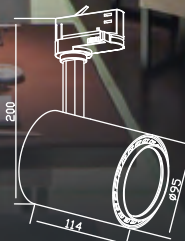

Tracklight

B02

TECHNICAL DATA

Input:	110-230 V AC 50 Hz
Main Material:	Aluminium
Surface Finish:	White, Grey, Black powder coating
Adjustable :	Gimbal
Installation by:	Screws
Wiring:	W/screws
Optics:	V.M.Reflector
MOQ	204 pcs

MHT8584A

LED Brand	CITIZEN CLL163
Total Power	22 W
Luminous Flux	1993 LM
CCT	3000 K
CRI	≥ 80
Beam Angle	24 °

PACKING

Box size:	24.5*20*10 cm
Carton size:	41.5*25.5*42 cm
Pcs per carton:	8 pcs
Each carton :	0,044 m³