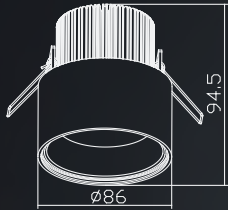

Sealion Recessed DownLight

CE RoHS IP20

KT6580