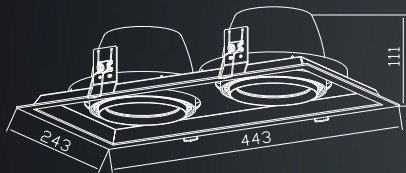

KETAI

Drum

Recessed DownLight

420 x 225

KT6679-2

LED Brand	CITIZEN
	CLU034-1208B8-303M1A2
LED Power	2 x 37.5 W
Driver	KEP50W-5310A1
Total Power	2 x 43 W
Driver Current	1050 mA
Luminous Flux	5711 LM
CCT	3000 K
CRI	≥ 80 / 90
Beam Angle	24 °

TECHNICAL DATA

Input:	110-240 V AC 50 Hz
Main Material:	Aluminium + Steel
Surface Finish:	White, Grey, Black powder coating
Adjustable :	Gimbal
Installation by:	S.A.Spring
Wiring:	Terminal Block
Optics:	V.M.Reflector
MOQ	200 pcs

PACKING

Box size:	48.5 x 28.5 x 13.5 cm
Carton size:	49.5 x 29.5 x 56 cm
Pcs per carton:	4 pcs
Each carton :	0,082 m³

A60