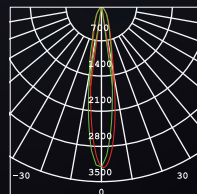

h (m)	∅ (cm)
16.74	29.43
557	58.86
247	88.29
193	117.72
89	147.15