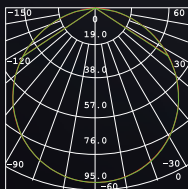

Item	WL396	WL396A
LED Brand	Everlight SMD 3528	
LED Power	8 W	2x8 W
Driver	KEP0901 -350B1	KEP0901 -350B1
Total Power	11 W	21 W
Driver Current	350 mA	350 mA
Luminous Flux	660 LM	1305 LM
CCT	3000K	3000K
CRI	> 80	> 80
Beam Angle	113°	113°

WL396