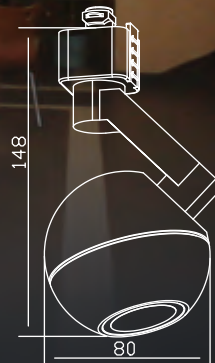

Tracklight