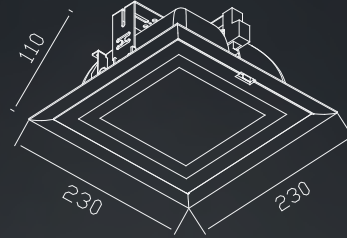

METAL HALIDE FIXTURES

MH171