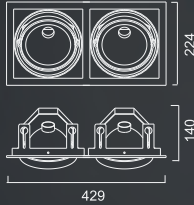

MULTIPLE LIGHTS MODULAR

TECHNICAL DATA

Item No.:	KT12-1	KT12-2	KT12-3
Input:		230V AC 50Hz	
Lamp Type :		G12 HIT-CE	
power :	150W	2x150W	3x150W
IP rating:		IP20	
Main Material:		Aluminium	
Surface Finish:		White,Black,Grey Powder Coating	
Adjustable direction:		Gimbal	
Installation Accessories:		Bracket	
Wiring:		W/Connection box	
Optics:		Aluminium anodized faceted reflector 3mm tempered clear glass	

PACKING

Box size:	43.5 x 23 x 15 cm	43.5 x 23 x 15 cm	64.5 x 23 x 15 cm
Carton size:	45 x 24.5 x 33 cm	45 x 24.5 x 33 cm	66 x 24.5 x 33 cm
Pieces per carton:	2 pcs	2 pcs	2 pcs
Each carton :	0.036 m³	0.036 m³	0.053 m³