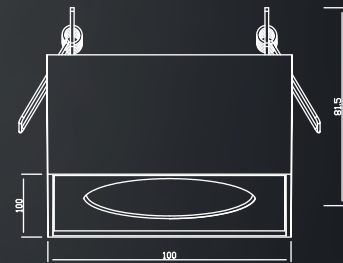

KETAI

Recessed DownLight

0.3m² CE RoHS IP20