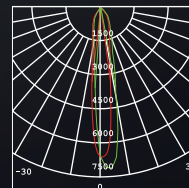

### TECHNICAL DATA

Main Material:	Aluminium
Surface Finish:	White, Grey, Black powder coating
Adjustable :	Gimbal
Installation by:	Leaf clip
Wiring:	Terminal Block
Optics:	V.M. Reflector

H (cm)	h (cm)	Ø (cm)
49027	20.58°	25.59
12251		51.18
5445		76.76
3063		102.35
1960		127.94