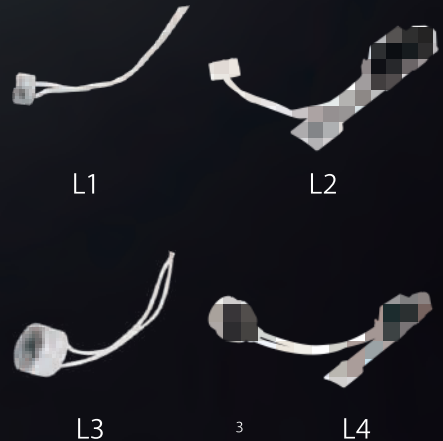

Recessed D.L

MR16 / GU10

KT6395

Φ85 mm

J02

TECHNICAL DATA

Lampholder :	L1 / L2	L3 / L4
Socket:	G5.3	GZ10
Input:	12V 50Hz	230V 50Hz
Lamp Type :	MR16 QR-CBC-51 Max 50W	GU10 QPAR51 Max 50W
IP rating:	IP20	
Main Material:	Aluminium	
Surface Finish:	White/Black/Grey powder coating	
Adjustable direction:	Tiltable	
Installation Accessories:	Single Acticon Spring	
MOQ:	300 pcs	

PACKING

Box size:	10 x 10 x 7.5 cm
Carton size:	52 x 21.5 x 40 cm
Pieces per carton:	50 pcs
Each carton :	0.045 m³

L1

L2

L3

3

L4