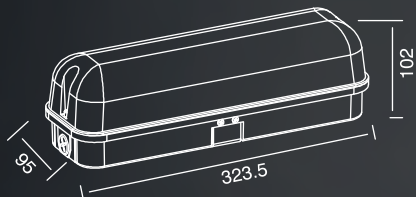

Ceiling Light

KETAI

C20

XD2053

LED Brand	Edison Edison 2835
LED Power	10 W
Driver	AK-10W-36330-D5
Total Power	12 W
Driver Current	330mA
Luminous Flux	1050 LM
CCT	4000K
CRI	> 80
Beam Angle	123 °

TECHNICAL DATA

Input:	110-230V AC 50/60Hz
Main Material:	Aluminium+plastic
Surface Finish:	White,Grey,Black powder coating
Adjustable :	Fixed
Installation by:	W/screws
Optics:	PC
MOQ	200 pcs