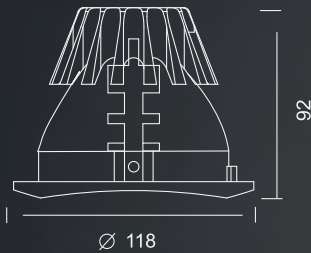

Recessed D.L

KT6099
Φ 102 mm

J28

TECHNICAL DATA

Item No. :	KT6227	.....	KT6099
Socket:			GY6.35
Input:			12V 50Hz
Lamp Type :			QT12 GY6.35 Max 50W
IP rating:			IP20
Main Material:			Aluminium
Surface Finish:			WH, CH, GN
Adjustable direction:			Fixed
Installation Accessories:	Single Acticon Spring	.....	Double Acticon Spring
Wiring:	GY6.35 lampholder / 15cm cable, optional connection box		
Optics:	3mm tempered center-frosted glass		

PACKING

Box size:	11 x 11 x 9 cm	.....	12.5x 12.5 x 10 cm
Carton size:	57 x 23.5 x 48 cm	.....	64.5 x 26.5 x 53 cm
Pieces per carton:	50 pcs	.....	50 pcs
Each carton :	0.029 m³	.....	0.091 m³