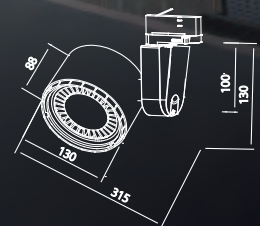

### PACKING

Box size:	33.5 x 21 x 9.5 cm
Carton size:	43.5 x 34.5 x 50 cm
Pcs per carton:	10 pcs
Each carton :	0,075 m <sup>3</sup>

Item	MHT8556	MHT8556H
Input:	110-230V AC 50/60Hz	220-240V AC 50/60Hz
LED Brand	Osram	Osram
	CT11B-W4F-830-L24	PL-CN111AC-G1
LED Power	26 W	22.5 W
Driver	AK-30W-700-D6	AC
Total Power	29 W	25 W
Driver Current	700mA	700mA
Luminous Flux	1780 LM	1850 LM
CCT	3000K	3000K
CRI	> 80	> 80
Beam Angle	24°	24°