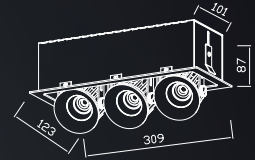

KETAI

Penguin Recessed DownLight

CE RoHS

293x107

A17

TECHNICAL DATA

Input	110-230V AC 50/60Hz
Main Material	Aluminium +Steel
Adjustable	Gimbal
Installation by	S.A.Spring
Wiring	Terminal Block
Optics	V.M. Reflector

ITEM	KT6644-1	KT6644-2	KT6644-3
LED Brand	Bridgelux V8 BXRE-30E800		
LED Power	6.2 W	2x6.2 W	3x6.2 W
Driver	AK-10W-36330-D5		
Driver Current	350mA		
Total Power	7.5W	2x7.5 W	3x7.5W
Luminous Flux	510 LM	1050 LM	1450 LM
CCT	3000K		
CRI	> 80		
Beam Angle	30 °		

PACKING

	KT6644-1	KT6644-2	KT6644-3
Box Size	16.5x14x10.5cm	26x14x10.5cm	37x14x10.5cm
Carton Size	43.5x34.5x22.5cm	29.5x27x44cm	38x29.5x33.5cm
Pcs per carton	12 pcs	8 pcs	6 pcs
Carton Volume	0.034 m3	0.035 m3	0.038 m3

Bridgelux V8 6.2 W