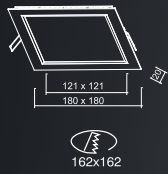

Conch Recessed DownLight

KT6369

ITEM	KT6371	KT6369	KT6346
LED Brand	Everlight SMD3528		
LED Power	5 W	12 W	18 W
Driver	AK-8W-30330-D4	AK-10W-36330-D5	KEP-LD18W-D1
Total Power	8 W	15 W	21 W
Driver Current	330 mA	330 mA	400 mA
Luminous Flux	250 LM	600 LM	900 LM
CCT	3000K	3000K	3000K
CRI	> 80	> 80	> 80
Beam Angle	111 °	111 °	111 °

TECHNICAL DATA

Input:	110-230V AC 50/60Hz
Main Material:	Aluminium
Surface Finish:	White, Grey, Black powder coating
Adjustable :	Fixed
Installation by:	S.A.Spring
Wiring:	Terminal Block
Optics:	optical diffuser panel
MOQ	112 pcs

PACKING

Box size:	19.5x6 x15.5cm	27x6x22cm	39x6x34 cm
Carton size:	40.5x38.5x48.5cm	55.5x38.5x46cm	51x35x40.5 cm
Pcs per carton:	36 pcs	24 pcs	8 pcs
Each carton :	0,076 m³	0,098 m³	0,084 m³