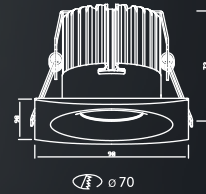

A72

TECHNICAL DATA

Input:	110-230 V AC 50/60 Hz
Main Material:	Aluminium
Surface Finish:	White, Grey, Black powder coating
Adjustable :	Fixed
Installation by:	S.A.Spring
Wiring:	W / Terminal Block
Optics:	V.M.Reflector
MOQ	216 pcs

LED Brand	Bridgelux VER08
LED Power	7 W
Driver	KER-0901-350A1
Total Power	10 W
Driver Current	330 mA
Luminous Flux	615 LM
CCT	3000 K
CRI	≥ 80
Beam Angle	50° / 30°

PACKING

Box size:	16 x 11.5 x 10 cm
Carton size:	36 x 33.5 x 42 cm
Pcs per carton:	24 pcs
Each carton :	0,05 m³