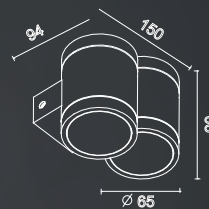

Wall Light

WL321D

TECHNICAL DATA

Item No.:	WL321	WL321D
Input:	12V AC 50Hz	
Lamp Type:	GY6.35 QT12 Max	
	50W	2x50W
Main Material:	Aluminium	
Surface Finish:	White/Black/Grey UV Powder Coating	
Adjustable :	Fixed	
Installation by:	Screws	
Wiring:	Recommend to connect w/ heat-shrink water-tight connector (not included)	
Optics:	3mm Clear glass	

PACKING

Box size:	9.5 x 7 x 9.5 cm	15.5 x 9.5 x 10.5 cm
Carton size:	44.5 x 20.5 x 22.5 cm	32.5 x 30.5 x 23.5 cm
Pcs per carton:	24 pcs	10 pcs
Each carton :	0,02 m³	0,023 m³
MOQ	500 pcs	500 pcs