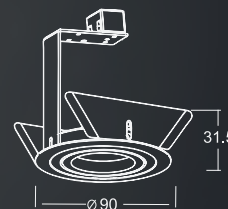

Recessed D.L

MR16 / GU10

ACCESSORIES

TECHNICAL DATA

Lampholder :	L1 / L2	L3 / L4
Socket:	G5.3	GZ10
Input:	12V 50Hz	230V 50Hz
Lamp Type :	MR16 QR-CBC-51 Max 50W	GU10 QPAR51 Max 50W
IP rating:	IP20	
Main Material:	Aluminium	
Surface Finish:	White/Black/Grey/Chrome/Satin Nickel/Gold/Antique/Matt chrome	
Adjustable direction:	Fixed	
Installation Accessories:	Single Acticon Spring	

PACKING

Item No. :	KT6605	KT6606/KT6319/ KT6320
Box size:	8.5 x 8.5 x 5.5 cm	10 x 10 x 4 cm
Carton size:	49.5 x 39.5 x 22 cm	52 x 52 x 18.5 cm
Pieces per carton:	50 pcs	100 pcs
Each carton :	0.043 m³	0.011 m³