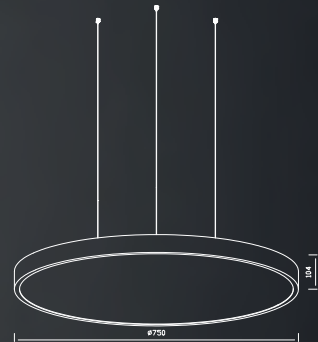

KETAI

Flat Pendant Light

CE RoHS

D13

TECHNICAL DATA

Input:	220-230 V AC 50 Hz
Main Material:	Aluminium + Steel
Surface Finish:	White, Grey, Black powder coating
Adjustable :	Fixed
Installation by:	screws
Wiring:	Terminal Block
Optics:	Optical diffuser panel
MOQ	100 pcs

PACKING

Carton size:	81 x 81 x 11 cm
Pcs per carton:	24 pcs
Each carton :	0,072 m³

KF1021

LED Brand	SMD2835
LED Power	48 W
Driver	KEP50W-5310A1
Total Power	50 W
Driver Current	1000 mA
Luminous Flux	3500 LM
CCT	4000 K
CRI	≥ 80
Beam Angle	100°