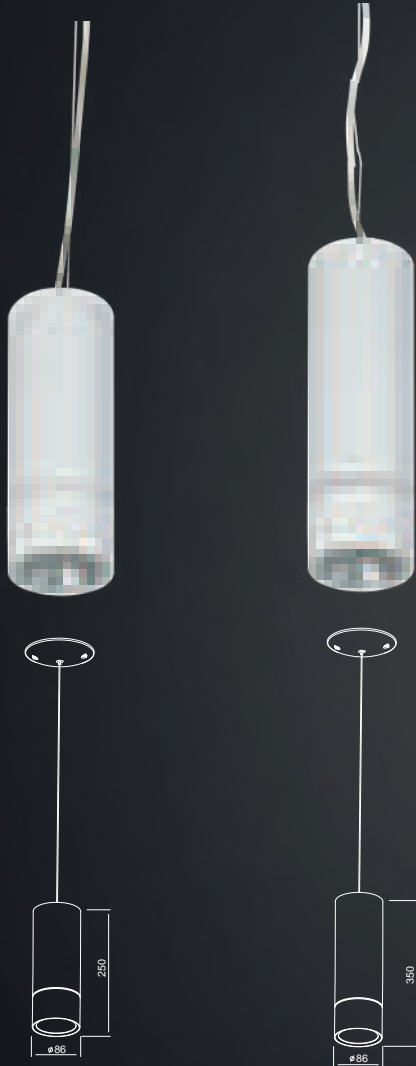

Pendant Light

SL362B

LED Brand	CITIZEN CLU034-1206BB-303M1A2 CLU034-1208BB-303M1A2
LED Power	25.2 W/37.8 W
Driver	AK-30W-700-D6 /KEP40W-4310A1
Total Power	28 W/42 W
Driver Current	700 mA / 1050 mA
Luminous Flux	2240 LM / 3360 LM
CCT	3000 K
CRI	≥ 80
Beam Angle	16° /24° /30° /38°

SL362C

TECHNICAL DATA

Input:	120-277 V AC
Main Material:	Aluminium + Steel
Surface Finish:	White, Grey, Black powder coating
Adjustable :	Fixed
Wiring:	Terminal Block
Optics:	PC Metallized Reflector
MOQ	100 pcs

PACKING

Carton size:	41 x 41 x 11 cm
Pcs per carton:	1 pcs
Each carton :	0,018 m³