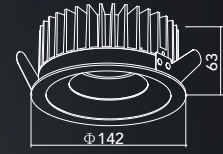

## Change Moudle Recessed DownLight

CE RoHS    IP20  

KT6583-1

Ø130

KT6583-2

280x130  
(According to drawings)

A23