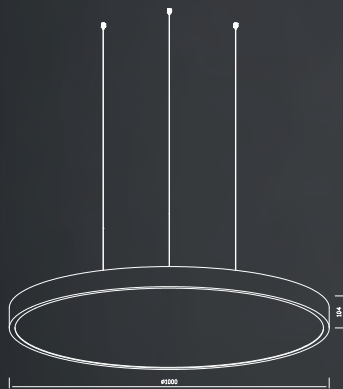

KETAI

Flat Pendant Light

CE RoHS