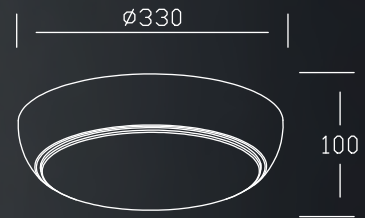

KETAI

Ceiling Light