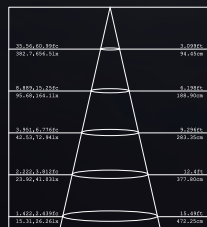

Recessed DownLight

0.3m CE RoHS

A70

KT6816-1

LED Brand	Bridgelux LSP01-601-830-230
Total Power	8 W
Luminous Flux	602 LM
CCT	3000 K
CRI	≥ 80
Beam Angle	40°

KT6816-2

LED Brand	Bridgelux LSP01-601-830-230
Total Power	2 x 8 W
Luminous Flux	1204 LM
CCT	3000 K
CRI	≥ 80
Beam Angle	40°

TECHNICAL DATA

Input:	110-230 V AC 50/60 Hz
Main Material:	Aluminium
Surface Finish:	White, Grey, Black powder coating
Adjustable :	Gimbal
Installation by:	S.A.Spring
Wiring:	Terminal Block
Optics:	V.M.Reflector
MOQ	216 pcs

PACKING

Box size:	20.5 x 20.5 x 16.5 cm
Carton size:	42.5 x 42.5 x 51.5 cm
Pcs per carton:	12 pcs
Each carton :	0,093 m³