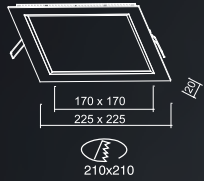

Conch Recessed DownLight

KT6346