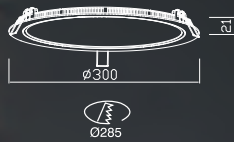

Cloud Recessed DownLight

KT7125