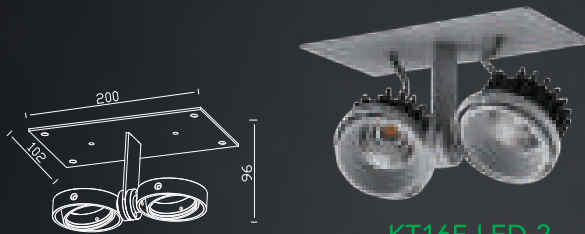

## Penguin Recessed DownLight

KT16F-LED-3

KT16F-LED-2

KT16F-LED-1

A06

Item:	KT16F-LED-1	KT16F-LED-2	KT16F-LED-3
LED Brand	Bridgelux V8 BXRE-30E0800		
Driver	AK-10W-36330-D5		
LED Power	6.2 W	2x6.2 W	3x6.2 W
Driver Current	330mA	330mA	330mA
Total Power	7.5 W	2x7.5 W	3x7.5 W
Luminous Flux	606 LM	1130 LM	1650 LM
CCT	3000K		
CRI	≥ 80 / 90		
Beam Angle	30 ° / 60 °		