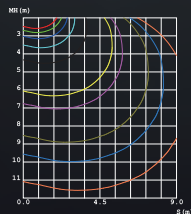

E02

TECHNICAL DATA

Input:	110-230V AC 50/60Hz
Main Material:	Aluminium
Surface Finish:	White, Grey, Black powder coating
Adjustable :	Fixed
Installation by:	screws
Wiring:	Terminal Block
MOQ	200 pcs

PACKING

Box size:	17.5 x 9 x 13 cm
Carton size:	47 x 36.5 x 27.5 cm
Pcs per carton:	20 pcs
Each carton :	0.047 m³