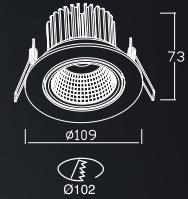

Starfish Recessed DownLight

KT6613

TECHNICAL DATA

Input:	110-230V AC 50/60Hz
Main Material:	Aluminium
Surface Finish:	White, Grey, Black powder coating
Adjustable :	Fixed / Gimbal
Installation by:	S.A.Spring
Wiring:	Flexible Wire / Striped End
Optics:	V.M. Reflector

LED Brand	Bridgelux V8 BXRE-30E0800
Driver	AK-10W-36330-D5
LED Power	6.2 W
Driver Current	330mA
Total Power	7.5 W
Luminous Flux	606 LM
CCT	3000K
CRI	> 80
Beam Angle	31 °

PACKING

Box size:	10 x 10 x 8 cm
Carton size:	41 x 21 x 25.5 cm
Pcs per carton:	24 pcs
Each carton :	0.022 m³