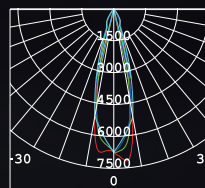

MHT8544-LED

LED Brand	CITIZEN
	CLU034-1205B8-303M1A2
LED Power	23 W
Driver	AK-30W-700-D6
Total Power	25 W
Driver Current	700 mA
Luminous Flux	1921.3 LM
CCT	3000 K
CRI	≥ 80
Beam Angle	24 °