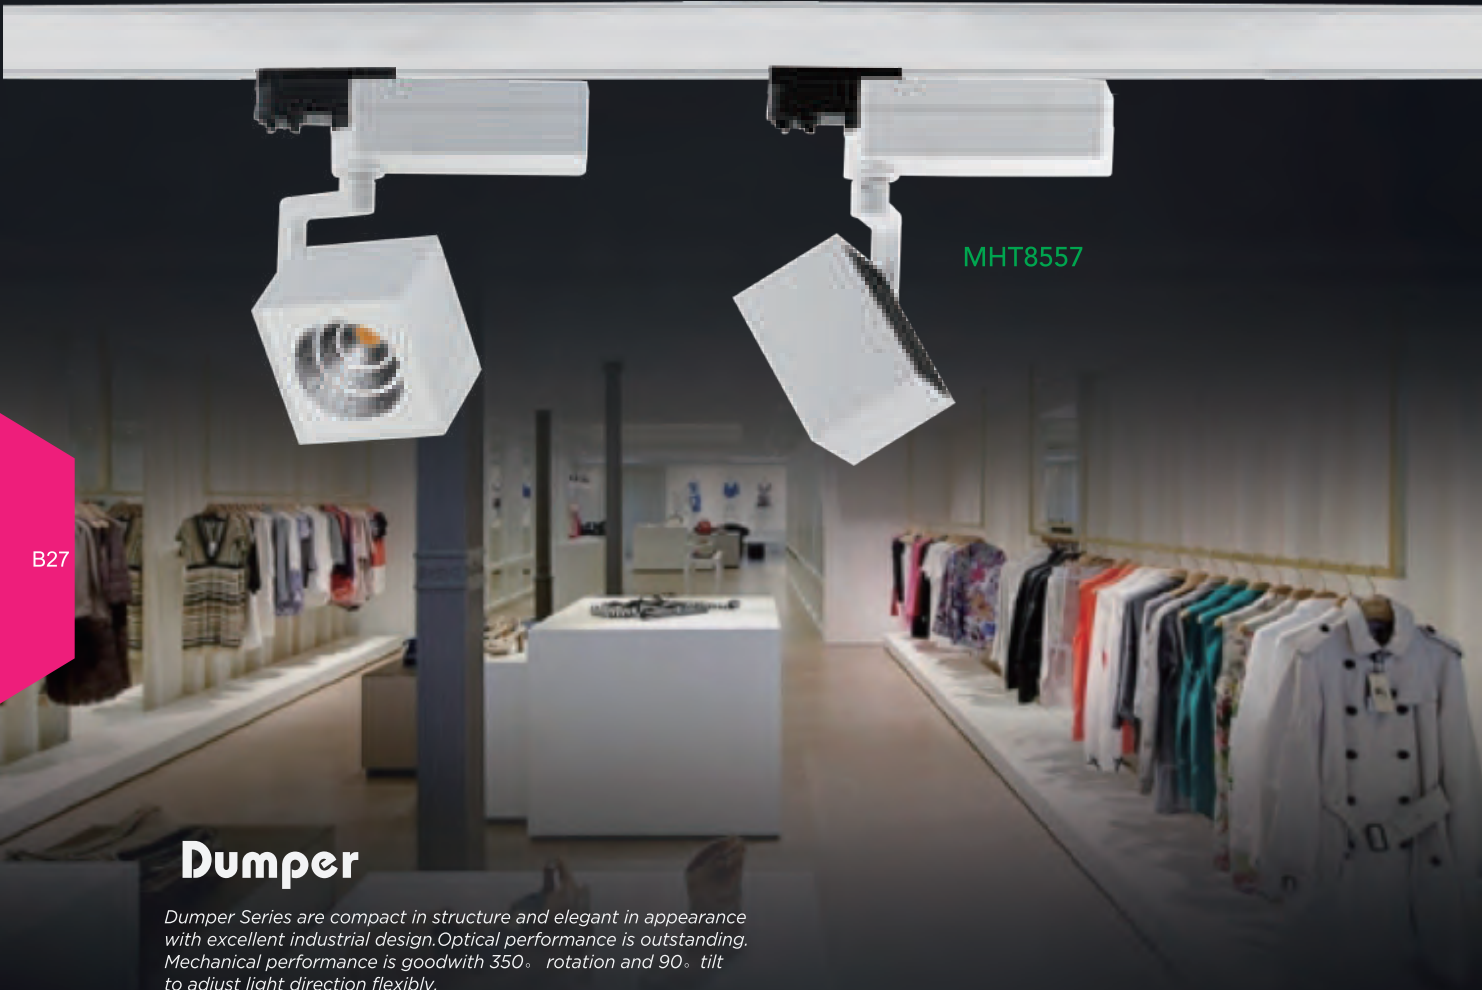

MHT8557

Dumper

Dumper Series are compact in structure and elegant in appearance with excellent industrial design. Optical performance is outstanding. Mechanical performance is good with 350° rotation and 90° tilt to adjust light direction flexibly.

TECHNICAL DATA

Input:	110-230V AC 50/60Hz
Main Material:	Aluminium
Surface Finish:	White, Grey, Black powder coating
Adjustable :	Gimbal
Installation by:	W/screws
Wiring:	Terminal Block
Optics:	PC Metallized Reflector

LED Brand	CITIZEN
	CLL-032-1205A5-303M1A2
LED Power	12.3 W
Driver	AK-16W-60350-D6
Driver Current	350 mA
Total Power	15.4 W
Luminous Flux	1080 LM
CCT	3000K
CRI	> 80
Beam Angle	17° (24° / 60°)

PACKING

Box size:	23 x 21.5 x 9.5 cm
Carton size:	47.5 x 44.5 x 31.5 cm
Pcs per carton:	12 pcs
Each carton :	0,067 m³