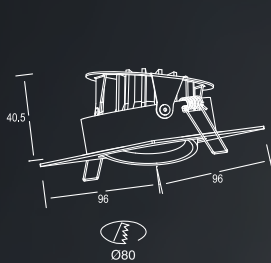

Starfish Recessed DownLight

KT6814-1

LED Brand	Bridgelux V8 BXRE-30E0800
Driver	AK-10W-36330-D5
LED Power	6.2 W
Driver Current	330mA
Total Power	7.5 W
Luminous Flux	606 LM
CCT	3000K
CRI	> 80
Beam Angle	30 ° / 60 °

PACKING

Box size:	16.5 x 11.5 x 6 cm
Carton size:	36 x 33 x 26 cm
Pcs per carton:	24 pcs
Each carton :	0.032 m³

TECHNICAL DATA

Input:	110-230V AC 50/60Hz
Main Material:	Aluminium
Surface Finish:	White, Grey, Black powder coating
Adjustable :	Gimbal
Installation by:	S.A.Spring
Wiring:	Terminal Block
Optics:	V.M. Reflector