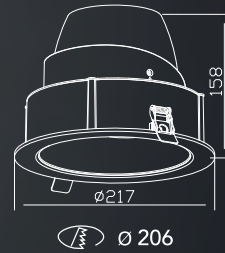

TECHNICAL DATA

Input:	110-240 V AC 50 Hz
Main Material:	Aluminium + Steel
Surface Finish:	White, Grey, Black powder coating
Adjustable :	Gimbal
Installation by:	S.A.Spring
Wiring:	W/screws
Optics:	V.M.Reflector
MOQ	204 pcs

KT6673

LED Brand	CITIZEN
	CLU034-1208B8-303M1A2
LED Power	37.5 W
Driver	KEP50W-5310A1
Total Power	43 W
Driver Current	1050 mA
Luminous Flux	2830 LM
CCT	3000 K
CRI	≥ 80 / 90
Beam Angle	24 °

PACKING

Box size:	26 x 26 x 17.5 cm
Carton size:	53.5 x 27 x 54.5 cm
Pcs per carton:	6 pcs
Each carton :	0,078 m³