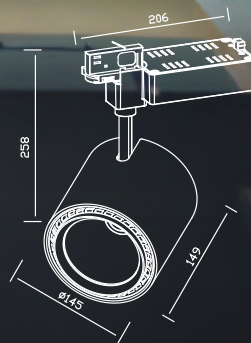

MHT8586

LED Brand	ZITIZEN
	CLU044-1212B8-303M1A2
LED Power	55 W Max
Driver	HEP-LTC60W1500 UNI
Total Power	60 W Max
Driver Current	1500 mA
Luminous Flux	5583 LM
CCT	3000 K
CRI	≥ 80 / 90
Beam Angle	24°