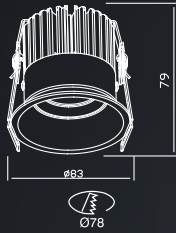

Starfish Recessed DownLight

KT6565