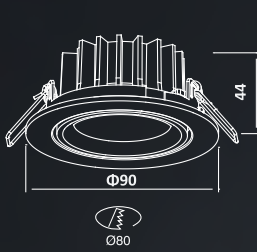

Starfish Recessed DownLight

KT6595 IP44