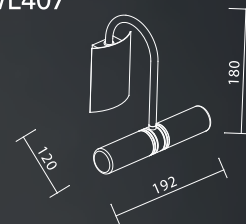

WL407

TECHNICAL DATA

Item No.:	WL401	WL404	WL407
Input:		230V AC 50Hz	
Lamp Type:	25W	G9 QT14 2x25W	2x25W
Main Material:		Steel	
Surface Finish:		Chrome	
Adjustable :		Fixed	
Installation by:		Screws	
Wiring:		Terminal Block	
Optics:		Rosted quartz glass	

PACKING

Box size:	8 x 8 x 13.5 cm	10 x 10 x 13.5 cm	13 x 8.5 x 18 cm
Carton size:	42.5 x 42.5 x 29.5 cm	52.5 x 52.5 x 29.5 cm	56 x 28.5 x 40 cm
Pcs per carton:	50 pcs	50 pcs	24 pcs
Each carton :	0,053 m³	0,081 m³	0,064 m³
MOQ	500 pcs	500 pcs	500 pcs