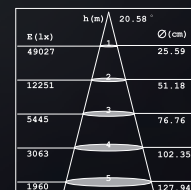

PACKING

Box size:	23.5 x 21.5 x 20.5 cm
Carton size:	65 x 24 x 43 cm
Pcs per carton:	6 pcs
Each carton :	0.068 m³