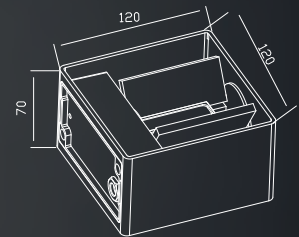

KETAI

Wall light

TECHNICAL DATA

Input:	110-230V AC 50/60Hz
Main Material:	Aluminium
Surface Finish:	White, Grey, Black powder coating
Adjustable :	Fixed
Installation by:	screws
Wiring:	Flexible Wire Striped End
MOQ	200 pcs

PACKING

Box size:	12.5 x 12.5 x 7.5 cm
Carton size:	39.5 x 39.5 x 17 cm
Pcs per carton:	18 pcs
Each carton :	0.026 m³

WL536

LED Brand	HongLI HL-LB001D20W-3B3C3
LED Power	2 x 3 W
Driver	KEP0601-350A1
Total Power	8 W
Driver Current	350 mA
Luminous Flux	163 LM
CCT	3000K
CRI	> 80
Beam Angle	100 °

E07