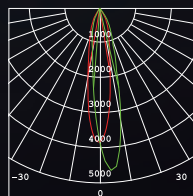

MHT8572

LED Brand	Bridgelux Vero13 BXRC-30E2000
LED Power	23 W
Driver	AK-30W-700-D6
Driver Current	700mA
Total Power	26.3 W
Luminous Flux	1772 LM
CCT	3000K
CRI	> 80
Beam Angle	18 ° (30 °)