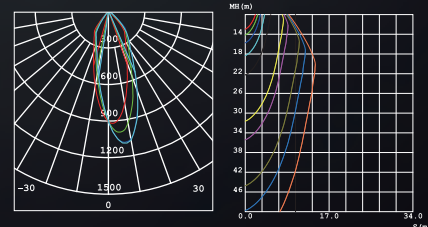

PACKING

Box size:	10 x 10 x 8 cm
Carton size:	41 x 21 x 25.5 cm
Pcs per carton:	24 pcs
Each carton :	0.022 m³