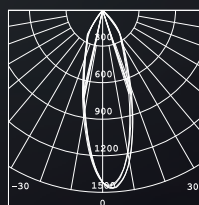

PACKING

Box size:	16.5 x 11.5 x 6 cm
Carton size:	36 x 33 x 26 cm
Pcs per carton:	24 pcs
Each carton :	0.032 m³