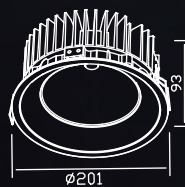

PACKING

Box size:	20.5 X 20.5 X 13 cm
Carton size:	42.5 X 22 X 42 cm
Pcs per carton:	6 pcs
Each carton :	0,039 m³

TECHNICAL DATA

Input:	110-230V AC 50/60Hz
Main Material:	Aluminium + PC
Adjustable :	Fixed
Installation by:	S.A.Spring
Wiring:	Terminal Block
Optics:	V.M. Reflector
MOQ	500 pcs

A35

A36