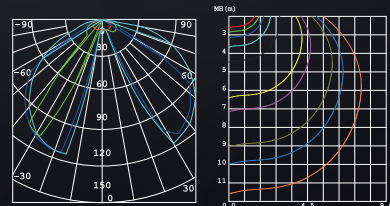

WL391A

LED Brand	Cree CXA1304
Driver	KEP0601-400A1
Power	4 W
Driver Current	400 mA
Luminous Flux	197 LM
CCT	3000K
CRI	> 80
Beam Angle	100°