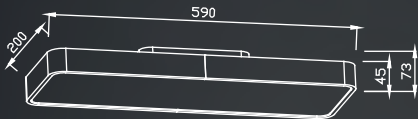

KETAI

Ceiling Light

C10

XD2018

LED Brand	Lumenmax SMD 3014
Driver	AK-30W-500-D6
Power	18 W
Driver Current	500mA
Luminous Flux	1222 LM
CCT	3000K
CRI	> 80
Beam Angle	101 °
Box size:	24.5 x 11 x 63 cm
Carton size:	64 x 25 x 23.5 cm
Pcs per carton:	2 pcs
Each carton :	0,038 m³
MOQ	200 pcs

TECHNICAL DATA

Input:	110-230V AC 50/60Hz
Main Material:	Aluminium
Surface Finish:	White, Grey, Black powder coating
Adjustable :	Fixed
Installation by:	screws
Wiring:	Terminal Block
Optics:	optical diffuser panel