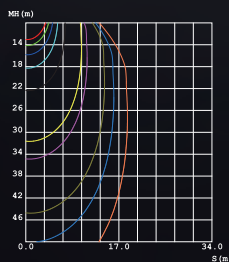

#### LIGHT

LED Brand	OSRAM
	PrevaLED LEP-CUB-AC-2000-830-G1
LED Power :	28W
Luminous Flux	2000 LM
CCT	3000K
CRI	> 80
Beam Angle	55 °