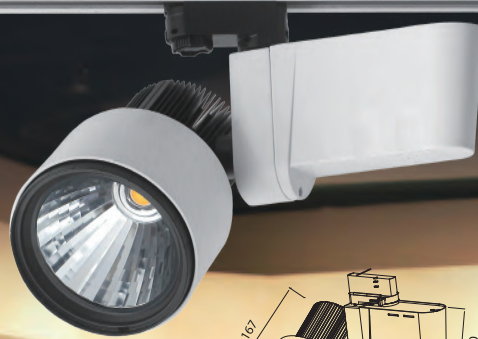

Sealion Tracklight

B20

TECHNICAL DATA

Input:	110-230V AC 50/60Hz
Main Material:	Aluminium
Surface Finish:	White, Grey, Black powder coating
Adjustable :	Gimbal
Installation by:	W/ adaptor
Wiring:	track adaptor
Optics:	ano. reflector
MOQ	102 pcs

MHT8555

LED Brand	Citizen
	CLL032-1208A5-303M1A2
LED Power	25 W
Driver	AK-30W-700-D6
Total Power	30 W
Driver Current	700mA
Luminous Flux	2100 LM
CCT	3000K
CRI	> 80
Beam Angle	25°

PACKING

Box size:	33.5 x 21 x 17.5 cm
Carton size:	43.5 x 32.5 x 54.5 cm
Pcs per carton:	6 pcs
Each carton :	0,077 m³

h (m)	25.29°	Ø (cm)
23994	1	44.88
5998	2	89.75
2665	3	134.63
1499	4	179.51
959	5	224.39