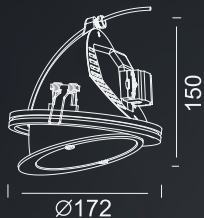

Ø167 mm

MH206

Ø177 mm

MH164

Ø175 mm

TECHNICAL DATA

Item No.:	MH194	MH206	MH164
Input:		230V AC 50Hz	
Lamp Type :		G12 G12 HIT-CE Max 70W	
IP rating:		IP20	
Main Material:		Aluminium	
Surface Finish:		White/Chrome/Satin Nickel /Grey	
Adjustable direction:		Gimbal	
Installation Accessories:		Double Action Spring	
Wiring:		W/Connection box	
Optics:		Aluminium Matt Flood Reflector	
	3mm tempered sunflower glass	3mm clear glass	3mm tempered center-forster glass

PACKING

Box size:	19.3 x 19.3 x 14.5 cm	20.5 x 20.5 x 18 cm	20 x 20 x 18 cm
Carton size:	60 x 40 x 32 cm	42.5 x 42.5 x 57 cm	62 x 41 x 20 cm
Pieces per carton:	12 pcs	8 pcs	6 pcs
Each carton :	0.077 m³	0.103 m³	0.051 m³