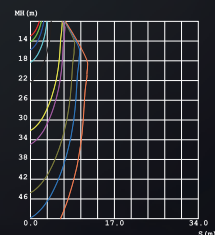

PACKING

	KT6577	KT6578
Box size:	12.5 x 12.5 x 10.5 cm	13 x 13 x 10.5 cm
Carton size:	52.2 x 26.5 x 33.5 cm	54 x 27.5 x 33.5cm
Pcs per carton:	24 pcs	24 pcs
Each carton :	0.046 m³	0.049 m³