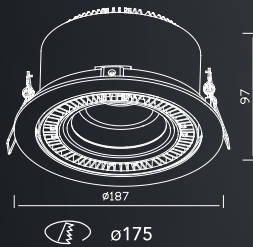

Durm Recessed DownLight

KT6810

LED Brand	CITIZEN
	CLU034-1208B8-303M1A2
LED Power	37.5 W
Driver	KEP50W-5310A1
Total Power	43 W
Driver Current	1050 mA
Luminous Flux	2955 LM
CCT	3000 K
CRI	≥ 80 / 90
Beam Angle	24 °

TECHNICAL DATA

Input:	110-230 V AC 50 Hz
Main Material:	Aluminium + Steel
Surface Finish:	White, Grey, Black powder coating
Adjustable :	Gimbal
Installation by:	S.A.Spring
Wiring:	Terminal Block
Optics:	V.M.Reflector
MOQ	200 pcs

PACKING

Box size:	25.5 x 22 x 11.5 cm
Carton size:	45.5 x 26.5 x 48.5 cm
Pcs per carton:	8 pcs
Each carton :	0,058 m³