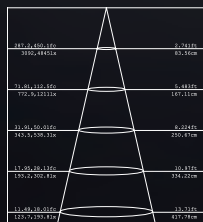

KT6813A

LED Brand	CREE
	CXA1830-830-T2
LED Power	29.6 W / 34.2 W / 38 W
Driver	OSRAM OTE 50/220-240/1AO CS
Total Power	34.1 W / 39 W / 45 W
Driver Current	800 / 925 / 1050 mA
Luminous Flux	2654 LM / 2954 LM / 3254 LM
CCT	3000K
CRI	≥ 80
Beam Angle	46 °