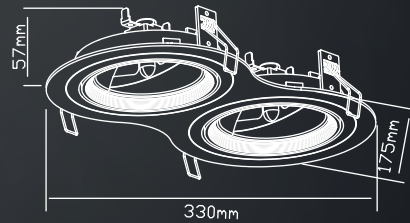

Recessed DownLight

KT111H-2A

L13

TECHNICAL DATA

Item No.:	KT111H-3A
Input:	12V AC 50Hz
Lamp Type :	G53 QR-LP111
Power.:	3x50W
IP rating:	IP20
Main Material:	Steel
Surface Finish:	White,Black,Grey Powder Coating
Adjustable direction:	Gimbal
Installation Accessories:	Bracket
Wiring:	Connection Box

PACKING

	KT111H-1A	KT111H-2A	KT111H-3A
Box size:	19 x 7 x 19 cm	19 x 7 x 34 cm	19 x 7 x 49.5 cm
Carton size:	44.5 x 39.5 x 44.5 cm	58.5 x 35 x 44.5 cm	50.5 x 39.5 x 44.5 cm
Pcs per carton:	24 pcs	18 pcs	12 pcs
Each carton :	0,07 m³	0,091 m³	0,089 m³