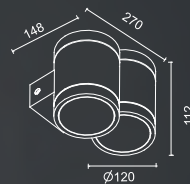

TECHNICAL DATA

Item No.:	WL323	WL323D
Input:	12V AC 50Hz	
Lamp Type:	GY6.35 QT12 Max	
	50W	2x50W
Main Material:	Aluminium	
Surface Finish:	White/Black/Grey UV Powder Coating	
Adjustable :	Fixed	
Installation by:	Screws	
Wiring:	Recommend to connect w/ heat-shrink water-tight connector (not included)	
Optics:	3mm Clear glass	

PACKING

Box size:	12.5 x 11.5 x 15.8 cm	21 x 10.5 x 13.5 cm
Carton size:	49.5 x 39.5 x 34.1 cm	43.5 x 33.5 x 29.5 cm
Pcs per carton:	24 pcs	12 pcs
Each carton :	0,067 m³	0,043 m³
MOQ	500 pcs	500 pcs