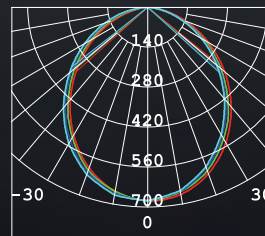

PACKING

Carton size:	41x 41 x 11 cm
Pcs per carton:	1 pcs
Each carton :	0,018 m³