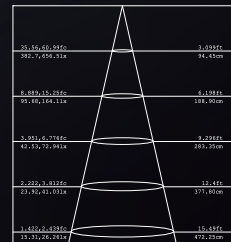

PACKING

Box size: 16 x 11.5 x 10 cm
Carton size: 36 x 33.5 x 42 cm
Pcs per carton: 24 pcs
Each carton : 0,05 m³