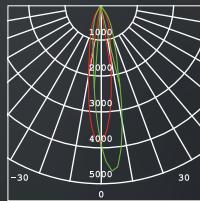

XD2022A

LED Brand	Bridgelux Vero13 BXRC-30E2000
LED Power	23 W
Driver	AK-30W-700-D6
Total Power	26.3 W
Driver Current	700mA
Luminous Flux	1772 LM
CCT	3000K
CRI	> 80
Beam Angle	18° (30°)
Box size:	17.5x15.5x16.5cm
Carton size:	48x35.5x35cm
Pcs per carton:	12 pcs
Each carton :	0.06 m³

h (m)	17,95°	∅ (cm)
1		31.59
2		63.18
3		94.77
4		126.37
5		157.96

C04

XD2030 AR111

Input:	230V AC 50Hz
Lamp	G53 QR-LP111 Max 50W