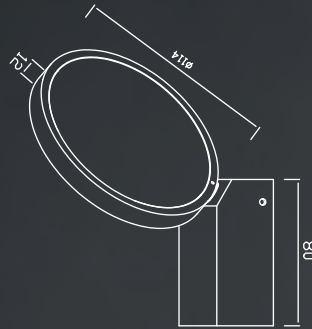

KETAI

Wall light

E21

TECHNICAL DATA

Input:	100-240V AC 50Hz
Main Material:	Aluminium
Surface Finish:	White, Black, Grey powder coating
Adjustable :	Fixed
Installation by:	W/Screws to fix on surface
Wiring:	Terminal Block
MOQ	300 pcs

PACKING

Box size:	23.3 x 13.0 x 4.8 cm
Carton size:	24.8 x 42 x 22 cm
Pcs per carton:	12 pcs
Each carton :	0,069 m³

WL548

LED Brand	Edison3535
LED Power	6 W
Driver	KEP-0402-500B1
Total Power	9 W
Luminous Flux	370 LM
CCT	3000 K
CRI	≥ 80
Beam Angle	92°