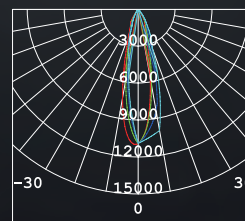

XD2048

LED Brand	LUMINUS
	CXM18
LED Power	37.8 W
Driver	KEP40W-4010-D18
Total Power	40 W
Driver Current	1000 mA
Luminous Flux	3226 LM
CCT	3000 K
CRI	≥ 80/90/95
Beam Angle	15° / 24°