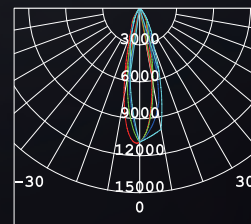

PACKING

Box size:	21 x 21 x 10 cm
Carton size:	43.5 x 43.5 x 32 cm
Pcs per carton:	12 pcs
Each carton :	0,06 m³

697,3, 10198 f	1,301 f
15007,10968 x	40,365cm
171,3, 254, 81 f	2,6541 f
1876,2742 x	81,180cm
77,48, 113,27 f	3,9911 f
834,0, 1218 x	121,86cm
43,88, 63,69 f	0,3221 f
469,1, 635,51 x	100,200cm
27,89,40,78 f	6,6521 f
300,2,438,71 x	200,740cm