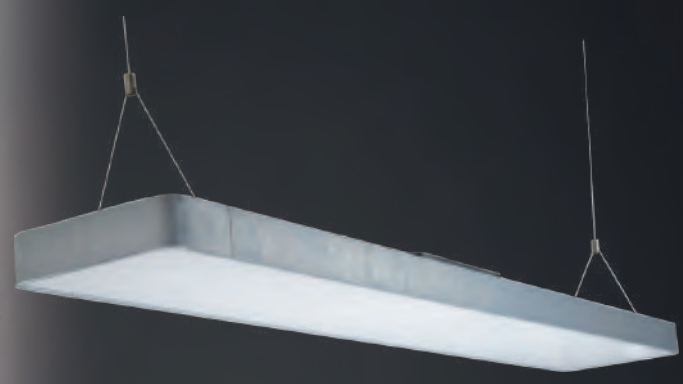

KETAI

Flat Pendant Light

TECHNICAL DATA

Input:	110-230V AC 50/60Hz
Main Material:	Aluminium
Surface Finish:	White, Grey, Black powder coating
Adjustable :	Fixed
Installation by:	Canopy
Wiring:	Terminal Block
Optics:	2.0mm diffuser
MOQ	50 pcs

PACKING

Box size:	115.5 x 20.5 x 8 cm
Carton size:	116.5 x 32 x 23 cm
Pcs per carton:	4 pcs
Each carton :	0,086 m³

KF1014

LED Brand	Lumenmax400Pcs SMD 3014	
LED Power	30 W	
Driver	KEP40W-4310A1	
Total Power	35 W	
Driver Current	1000mA	
Luminous Flux	2200 LM	2800 LM
CCT	3000K	4000K
CRI	> 80	> 80
Beam Angle	110°	110°