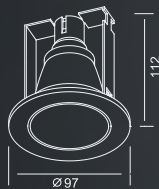

CFL D.L

135 mm

FIX8

80 mm

FIX10

105 mm

135 mm

TECHNICAL DATA

Item No.:	FIX8	FIX10	FIX12	FIX13
Socket:			E27	
Lamp Type :	TC- TSE Max 5W	TC- TSE Max 11W	TC- TSE Max 15W	TC- TSE Max 15W
Input:			230V AC 50Hz	
IP rating:			IP20	
Main Material:			Steel	
Surface Finish:			White/Chrome/Satin nickel/Gold/Antique brass/Bronze	
Adjustable direction:			Fixed	
Installation Accessories:			Double Action spring	
Wiring:			Directly to terminal on lampholder	
Optics:			Aluminium vacuum metalized Reflector	

PACKING

Box size:		14.5 x 14.5 x 17 cm	17.5 x 17.5 x 17 cm	17.5 x 17.5 x 21 cm
Carton size:	41 x 32 x 27 cm	60 x 45.5 x 54 cm	72 x 36.5 x 54 cm	60 x 53 x 39 cm
Pieces per carton:	40 pcs	36 pcs	24 pcs	36 pcs
Each carton :	0.035 m³	0.073 m³	0.106 m³	0.125 m³