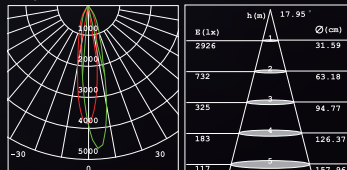

Bridgelux 13.6W