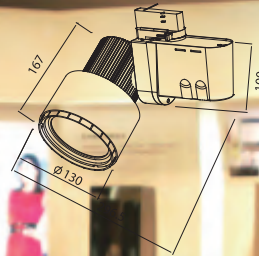

Sealion Tracklight

B20

TECHNICAL DATA

Input:	110-230V AC 50/60Hz
Main Material:	Aluminium
Surface Finish:	White, Grey, Black powder coating
Adjustable :	Gimbal
Installation by:	W/ adaptor
Wiring:	track adaptor
Optics:	ano. reflector
MOQ	102 pcs

MHT8555

LED Brand	Citizen
	CLL032-1208A5-303M1A2
LED Power	25 W
Driver	AK-30W-700-D6
Total Power	30 W
Driver Current	700mA
Luminous Flux	2100 LM
CCT	3000K
CRI	> 80
Beam Angle	25°

PACKING

Box size:	33.5 x 21 x 17.5 cm
Carton size:	43.5 x 32.5 x 54.5 cm
Pcs per carton:	6 pcs
Each carton :	0,077 m³