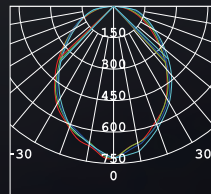

XD2068

LED Brand	Edison Edison 2835
LED Power	17.1 W
Driver	AK-30W-500-D6
Total Power	20 W
Driver Current	500mA
Luminous Flux	1630 LM
CCT	4000K
CRI	> 80
Beam Angle	88 °