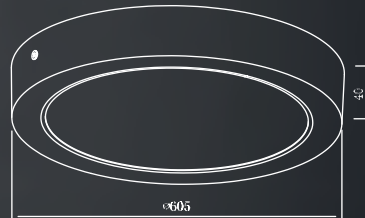

KETAI

Ceiling Light

TECHNICAL DATA

Input:	220-240V AC 50 Hz
Main Material:	Aluminium
Surface Finish:	White, Grey, Black powder coating
Adjustable :	Gimbal
Installation by:	Adaptor
Wiring:	Track adaptor
Optics:	Optical diffuser panel
MOQ	100 pcs

PACKING

Box size:	61.5 x 61.5 x 5 cm
Carton size:	63 x 63 x 11.5 cm
Pcs per carton:	2 pcs
Each carton :	0,045 m³

XD2061

LED Brand	NATIONSTAR
	3528 SMD 16C25B
LED Power	35.7 W
Driver	LCI 60W 700mA TEC Ip
Total Power	40 W
Driver Current	700 mA
Luminous Flux	3248.6l | LM
CCT	6000 K
CRI	≥ 80
Beam Angle	110°