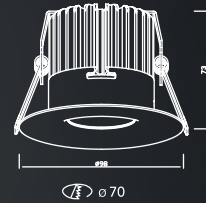

Recessed DownLight

KT6818

A72

TECHNICAL DATA

Input:	110-230 V AC 50/60 Hz
Main Material:	Aluminium
Surface Finish:	White, Grey, Black powder coating
Adjustable :	Fixed
Installation by:	S.A.Spring
Wiring:	W / Terminal Block
Optics:	V.M.Reflector
MOQ	216 pcs

LED Brand	Bridgelux VER08
LED Power	7 W
Driver	KER-0901-350A1
Total Power	10 W
Driver Current	330 mA
Luminous Flux	615 LM
CCT	3000 K
CRI	≥ 80
Beam Angle	50° / 30°

PACKING

Box size:	16 x 11.5 x 10 cm
Carton size:	36 x 33.5 x 42 cm
Pcs per carton:	24 pcs
Each carton :	0,05 m³