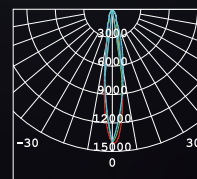

PACKING

Box size:	24.5*20*10 cm
Carton size:	41.5*25.5*42 cm
Pcs per carton:	8 pcs
Each carton :	0,044 m³