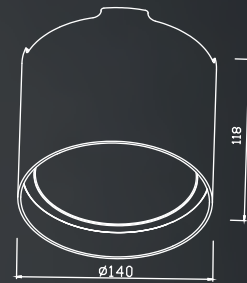

Pipe Ceiling Light