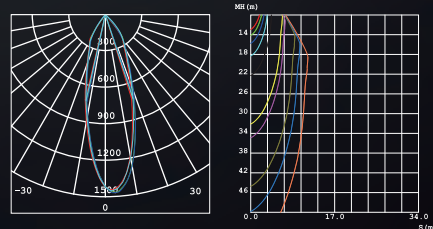

PACKING

Box size:	18 x 13.5 x 5.5 cm
Carton size:	37.5 x 29.5 x 42.5cm
Pcs per carton:	30pcs
Each carton :	0.047m³