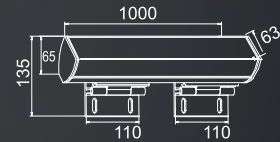

HC8515 A / HC8515A-RGB

H05

TECHNICAL DATA

Input:	110-230V AC 50/60Hz
Main Material:	Aluminium
Surface Finish:	Anodized
Adjustable :	Tiltable
Installation by:	Screws
Wiring:	fast connector
Optics	PMMA lens+glass

HC8515

HC8515A

LED Brand	Nichia 3030	
Driver	KEP0602-500-D6	
Power	9W	18W
Driver Current	500 mA	500 mA
Luminous Flux		
CCT	6000K	6000K
CRI	> 80	> 80
Beam Angle		
MOQ	100 pcs	100 pcs
Box size:	34.5 x 11 x 15.5 cm	15.5 x 11 x 107 cm
Carton size:	57 x 36x 17 cm	109 x 24 x 33.5 cm
Pcs per carton:	5 pcs	4 pcs
Each carton :	0,034 m³	0,088 m³

spec