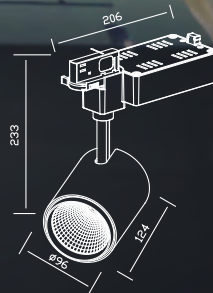

● Passive cooling

B01

TECHNICAL DATA

Input:	110-240 V AC 50 Hz
Main Material:	Aluminium
Surface Finish:	White, Grey, Black powder coating
Adjustable :	Gimbal
Installation by:	adaptor
Wiring:	Track adaptor
Optics:	V.M.Reflector
MOQ	204 pcs

PACKING

Box size:	29 x 24 x 10.5 cm
Carton size:	59.5 x 49.5 x 33.5 cm
Pcs per carton:	12 pcs
Each carton :	0,098 m³

MHT8584

LED Brand	CITIZEN
	CLU034-1206B8-303M1A2
LED Power	25 W Max
Driver	AK30W-700-D6
Total Power	30 W Max
Driver Current	700 mA
Luminous Flux	2072 LM
CCT	3000 K
CRI	≥ 80 / 90
Beam Angle	18° / 30°