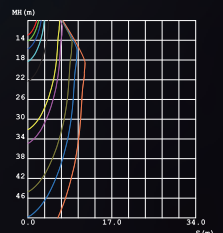

Bridgelux V8 6.2W