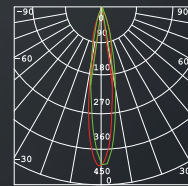

h (m)	Ø (cm)
1.67	16.67
2.90	29.31
7.2	58.61
32	87.92
118	117.22
111	146.53