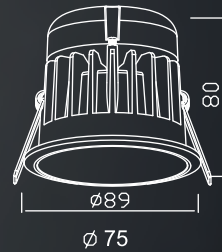

KETAI

Recessed DownLight

0.3m² CE RoHS