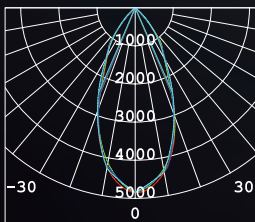

KT6813A

LED Brand	CREE
	CXA1830-830-T2
LED Power	29.6 W / 34.2 W / 38 W
Driver	OSRAM OTE 50/220-240/1AO CS
Total Power	34.1 W / 39 W / 45 W
Driver Current	800 / 925 / 1050 mA
Luminous Flux	2654 LM / 2954 LM / 3254 LM
CCT	3000K
CRI	≥ 80
Beam Angle	46 °