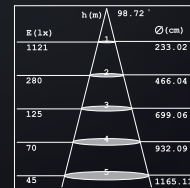

PACKING

Box size:	11.5 x 11.5 x 7.5 cm
Carton size:	36 x 24.5 x 32 cm
Pcs per carton:	24 pcs
Each carton :	0,029 m³

LED Brand	Nichia NF2L757DR-E
LED Power	11W
Driver	KEP1501-350A1
Total Power	13 W
Driver Current	350 mA
Luminous Flux	800 LM
CCT	3000K
CRI	> 80
Beam Angle	100 °