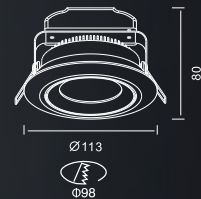

Galaxy Recessed DownLight

KT6520

LED Brand	Nichia 3030
Driver	KEP0301-350B1
Power	3 W
Driver Current	350 mA
Luminous Flux	180 LM
CCT	3000K
CRI	> 80
Beam Angle	37 °

KT6524

LED Brand	Nichia 3030
Driver	AK10W-36330-D5
Power	6W
Driver Current	350 mA
Luminous Flux	350 LM
CCT	3000K
CRI	> 80
Beam Angle	37 °

TECHNICAL DATA

Input:	110-230V AC 50/60Hz
Main Material:	Aluminium
Surface Finish:	White, Grey, Black powder coating
Adjustable :	Titale
Installation by:	S.A.Spring
Wiring:	Terminal Block
Optics:	PMMA lens+glass
MOQ	200 pcs

PACKING

Box size:	9.5 x 9.5 x 9.5 cm	11.7 x 11.7 x 10 cm
Carton size:	49.5 x 21 x 20.5 cm	60.5 x 25x 55.5 cm
Pcs per carton:	50 pcs	50 pcs
Each carton :	0,052 m³	0,051 m³