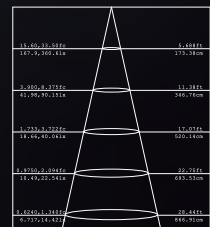

PACKING

Box size:	12 x 12 x 9 cm
Carton size:	37.5 x 25.5 x 38 cm
Pcs per carton:	24 pcs
Each carton :	0,037 m³