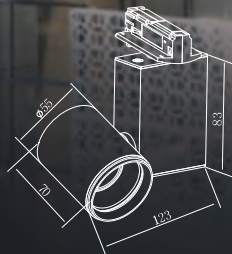

Dumper Tracklight

KTK1-8587

B28

HKTA-8587

TECHNICAL DATA

Input:	110-240V AC 50/60Hz
Main Material:	Aluminium + Steel
Surface Finish:	White, Grey, Black powder coating
Adjustable :	Gimbal
Installation by:	2 Wire track adaptor
Wiring:	Connect to track adaptor
Optics:	V.M. Reflector
MOQ	216 pcs

PACKING

Box size:	17 x 15.5 x 6.5 cm
Carton size:	48.5 x 35.5 x 28 cm
Pcs per carton:	24 pcs
Each carton :	0.048 m³

LED Brand	Bridgelux
	BXRE-27E0800-B
LED Power	6 W / 9.2 W
Driver	HEP LIC9W350 UNI / HEP LIC9W500 UNI
Total Power	7 W / 10 W
Driver Current	350 mA / 500 mA
Luminous Flux	450 LM / 600 LM
CCT	2700K
CRI	≥ 80
Beam Angle	30 °