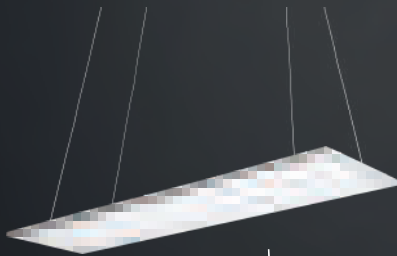

KF1008

LED Brand	Everlight SMD 3528	
Driver	KEP36W-5307A1	
Power	36 W	
Driver Current	700mA	
Luminous Flux	2300 LM	2500 LM
CCT	3000K	4000K
CRI	> 80	> 80
Beam Angle	112°	112°