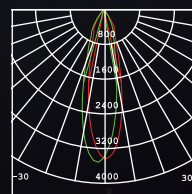

h (m)	25.29°	Ø (cm)
23994	1	44.88
5998	2	89.75
2665	3	134.63
1499	4	179.51
959	5	224.39