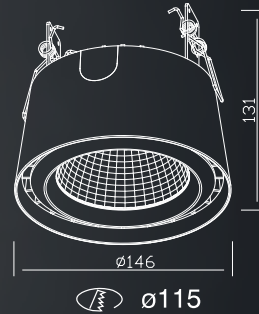

KETAI

Cone Recessed DownLight