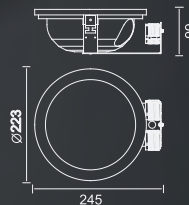

TECHNICAL DATA

Item No.:	MH1035	MH1040/MH1041
Socket:	E27	G24D3
Lamp Type :	TC- TSE Max 2x23W	TC-D Max 2x26W
Input:	230V AC 50Hz	
IP rating:	IP20	
Main Material:	Aluminium	
Surface Finish:	White/Chrome/Satin nickel/Gold/Antique brass/Bronze	
Adjustable direction:	Fixed	
Installation Accessories:	Double Action spring	Bracket
Wiring:	Terminal block	
Optics:	Aluminium vacuum metalized Reflector + 3 mm tempered frosted glass	

PACKING

Item No.:	MH1035	MH1040/MH1041
Box size:	24 x 24 x 12 cm	27.5 x 27.5 x 14 cm
Carton size:	74 x 25 x 51 cm	65 x 32.5 x 50 cm
Pieces per carton:	12 pcs	6 pcs
Each carton :	0.094 m³	0.074 m³