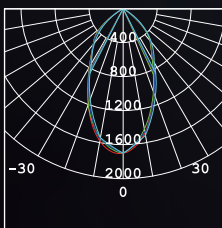

#### LIGHT

LED Brand	OSRAM
	PrevaLED LEP-CUB-AC-2000-830-G1
LED Power :	28W
Luminous Flux	2000 LM
CCT	3000K
CRI	> 80
Beam Angle	55 °