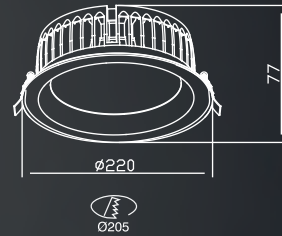

TECHNICAL DATA

Input:	110-230V AC 50/60Hz
Main Material:	Aluminium
Surface Finish:	White, Grey, Black powder coating
Adjustable :	Fixed
Installation by:	S.A.Spring
Wiring:	Terminal Block
MOQ	204 pcs

KT6621

LED Brand	LG 5630		
LED Power	25 W	32 W	41 W
Driver	KEP36W-5307A1		KEP50W-5310A1
Total Power	29 W	38 W	49 W
Driver Current	700 mA	700 mA	1050 mA
Luminous Flux	2241LM	2856 LM	3460 LM
CCT	4000K		
CRI	> 80		
Beam Angle	97 °		

PACKING

Box size:	28 x 26.5 x 10 cm
Carton size:	54 x 29 x 32 cm
Pcs per carton:	6 pcs
Each carton :	0,071 m³