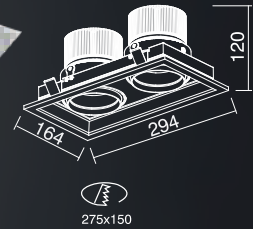

KT6309

KT6327

KT6574

KT6580

KT6344-1

KT6344-2

A21

LED Brand	Bridgelux V10 BXRE-30E1000			
LED Power	9.5 W	13.6 W	2x9.5 W	2x13.6 W
Driver	AK-10W-36330-D5	KEP0902-500-D6	AK-10W-36330-D5	KEP0902-500-D6
Total Power	11.7 W	15.8 W	2x11.7 W	2x15.8 W
Driver Current	350mA	500mA	350mA	500mA
Luminous Flux	737 LM	1126 LM	1473 LM	2250 LM
CCT	3000K			
CRI	> 80			
Beam Angle	18° (30°)		18° (30°)	
Box size:	19.5 x 17x 13.5 cm		30 x 19.5 x 13.5 cm	
Carton size:	40.5 x 35.5 x 42.5cm		40.5 x 31.5 x 42.5 cm	
Pcs per carton:	12 pcs		6 pcs	
Each carton :	0.061 m3		0.054 m3	