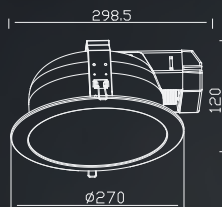

MH1098

Φ 203 mm