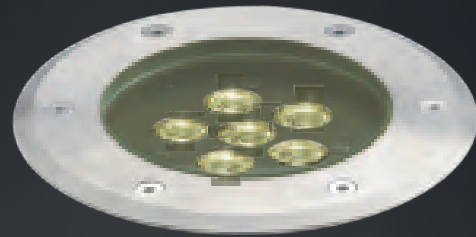

Garden Light

TECHNICAL DATA

Input:	110-230V AC 50/60Hz
Main Material:	S. Steel
Surface Finish:	S. Steel
Adjustable :	Fixed
Installation by:	Sleeve
Wiring:	screws block
Optics	PMMA lens+glass