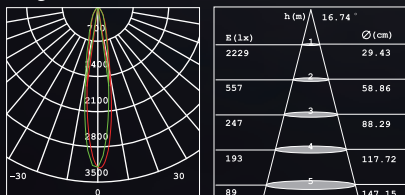

A21

LED Brand	Bridgelux V10 BXRE-30E1000			
LED Power	9.5 W	13.6 W	2x9.5 W	2x13.6 W
Driver	AK-10W-36330-D5	KEP0902-500-D6	AK-10W-36330-D5	KEP0902-500-D6
Total Power	11.7 W	15.8 W	2x11.7 W	2x15.8 W
Driver Current	350mA	500mA	350mA	500mA
Luminous Flux	737 LM	1126 LM	1473 LM	2250 LM
CCT	3000K			
CRI	> 80			
Beam Angle	18° (30°)		18° (30°)	
Box size:	19.5 x 17x 13.5 cm		30 x 19.5 x 13.5 cm	
Carton size:	40.5 x 35.5 x 42.5cm		40.5 x 31.5 x 42.5 cm	
Pcs per carton:	12 pcs		6 pcs	
Each carton :	0.061 m3		0.054 m3	

Bridgelux 9.5W