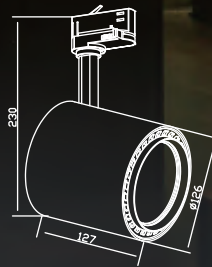

Sealion Tracklight

B04

TECHNICAL DATA

Input:	230V AC 50Hz
Main Material:	Aluminium
Surface Finish:	White, Grey, Black powder coating
Adjustable :	Gimbal
Installation by:	Screws
Wiring:	W/screws
Optics:	V.M. Reflector

MHT8585A

LED Brand	CITIZEN CLL360
Total Power	34 W
Luminous Flux	2741 LM
CCT	3000K
CRI	> 80
Beam Angle	24 °

PACKING

Box size:	19.5 x 14 x 11 cm
Carton size:	57 x 40.5 x 29.5 cm
Pcs per carton:	20 pcs
Each carton :	0.030 m³