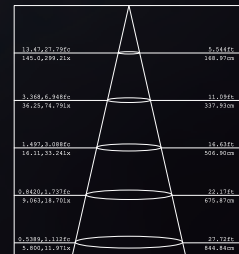

PACKING

Box size:	16 x 11.5 x 9.5 cm
Carton size:	36 x 33.5 x 43 cm
Pcs per carton:	24 pcs
Each carton :	0,048 m³