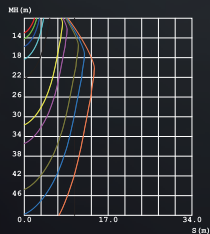

LED Brand	Bridgelux V8 BXRE-30E0800
Driver	AK-10W-36330-D5
LED Power	6.2 W
Driver Current	330mA
Total Power	7.5 W
Luminous Flux	606 LM
CCT	3000K
CRI	≥ 80 / 90
Beam Angle	31 °