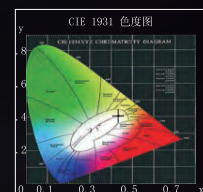

## MHT8544-LED

LED Brand	CITIZEN
	CLU034-1205B8-303M1A2
LED Power	23 W
Driver	AK-30W-700-D6
Total Power	25 W
Driver Current	700 mA
Luminous Flux	1921.3 LM
CCT	3000 K
CRI	≥ 80
Beam Angle	24 °