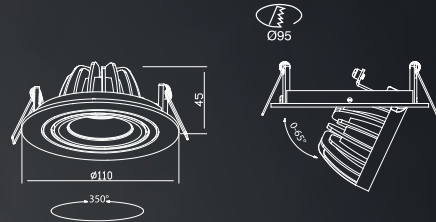

Starfish Recessed DownLight

A07

KT6662

TECHNICAL DATA

Input:	110-230V AC 50/60Hz
Main Material:	Aluminium +Steel
Surface Finish:	White, Grey, Black powder coating
Adjustable :	Gimbal
Installation by:	S.A.Spring
Wiring:	Terminal Block
Optics:	V.M. Reflector

LED Brand	Bridgelux V8 BXRE-30E0800
Driver	AK-10W-36330-D5
LED Power	6.2 W
Driver Current	330mA
Total Power	7.5 W
Luminous Flux	604 LM
CCT	3000K
CRI	> 80
Beam Angle	30 °/ 60 °

PACKING

Box size:	18 x 13.5 x 5.5 cm
Carton size:	37.5 x 29.5 x 42.5cm
Pcs per carton:	30pcs
Each carton :	0.047m³