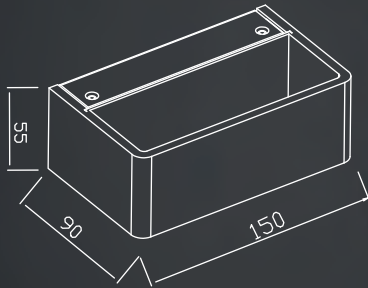

Wall Light

WL392A

LED Brand	Cree XP-E
Driver	KEP0901-350A1
Power	11 W
Driver Current	350 mA
Luminous Flux	392 LM
CCT	3000K
CRI	> 80
Beam Angle	133°