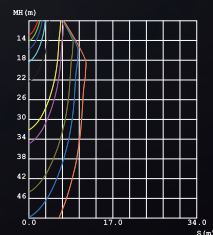

PACKING

	KT6656	KT6657
Box size:	16x11.5x6 cm	17x12.5x6 cm
Carton size:	36x33.5x26.5 cm	39x35.5x26.5 cm
Pcs per carton:	24 pcs	24 pcs
Each carton :	0.032 m³	0.037m³