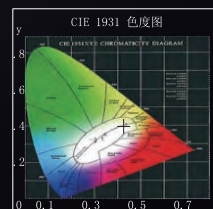

B29

TECHNICAL DATA

Input:	110-240V AC 50Hz
Main Material:	Aluminium
Surface Finish:	White, Grey, Black powder coating
Adjustable :	Gimbal
Installation by:	2 Wire track adaptor
Wiring:	Connect to track adaptor
Optics:	V.M. Reflector
MOQ:	216 pcs

LED Brand	Bridgelux
	BXRE-27E0800-B
LED Power	6 W
Driver	HEP LIC9W350 UNI
Driver Current	350 mA
Total Power	7 W
Luminous Flux	450 LM
CCT	2700K
CRI	≥ 80
Beam Angle	28.3 °

PACKING

Box size:	17 x 15.5 x 6.5 cm
Carton size:	48.5 x 35.5 x 28 cm
Pcs per carton:	24 pcs
Each carton :	0.048 m³