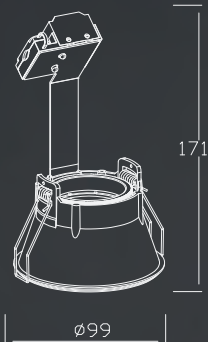

## Recessed D.L

**KT6358**

Φ 94 mm

**KT6359**

94 x 94 mm

J25