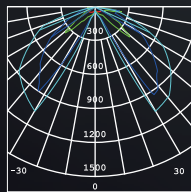

E02

TECHNICAL DATA

Input:	110-230V AC 50/60Hz
Main Material:	Aluminium
Surface Finish:	White, Grey, Black powder coating
Adjustable :	Fixed
Installation by:	screws
Wiring:	Terminal Block
MOQ	200 pcs

PACKING

Box size:	17.5 x 9 x 13 cm
Carton size:	47 x 36.5 x 27.5 cm
Pcs per carton:	20 pcs
Each carton :	0.047 m³