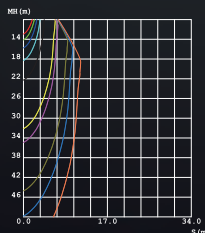

PACKING

- Box size: 16.5 x 11.5 x 6 cm
- Carton size: 36 x 33 x 26 cm
- Pcs per carton: 24 pcs
- Each carton : 0.032 m³