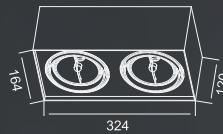

L12

TECHNICAL DATA

Item No.:	KT111N-1	KT111N-2	KT111N-3
Input:		12V AC 50Hz	
Lamp Type :		G53 AR111	
power.:	50W	2x50W	3x50W
IP rating:		IP20	
Main Material:	Steel Body, Aluminium Ring		
Surface Finish:	White,Black,Grey Powder Coating		
Adjustable direction:	Gimbal		
Installation Accessories:	Screws		
Wiring:	Terminal Block		

PACKING

Box size:	17 x 17 x 12.5 cm	17 x 12.5 x 33 cm	17 x 12.5 x 49 cm
Carton size:	53 x 35.5 x 27.5 cm	34.5 x 34.5 x 40.5 cm	50.5 x 35.5 x 50.5 cm
Pieces per carton:	12 pcs	6 pcs	6 pcs
Each carton :	0.053 m³	0.048 m³	0.091 m³