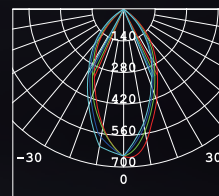

PACKING

Box size:	19.5 x 14 x 11 cm
Carton size:	57 x 40.5 x 29.5 cm
Pcs per carton:	20 pcs
Each carton :	0.030 m³