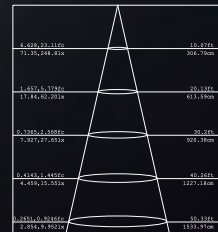

PACKING

Box size: 28 x 9.5 x 28 cm
Carton size: 57.5 x 29 x 40 cm
Pcs per carton 8 pcs
Each carton : 0.0667 m³