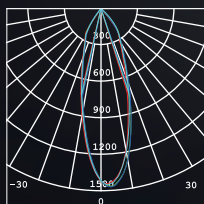

Starfish Recessed DownLight

100x100

200x100

LED Brand	Bridgelux V8 BXRE-30E0800	
Driver	AK-10W-36330-D5	
LED Power	6.2 W	2x6.2 W
Driver Current	330mA	330mA
Total Power	7.5 W	2x7.5 W
Luminous Flux	604 LM	1130 LM
CCT	3000K	
CRI	> 80	
Beam Angle	30 ° / 60 °	

TECHNICAL DATA

Input:	110-230V AC 50/60Hz
Main Material:	Aluminium +Steel
Surface Finish:	White, Grey, Black powder coating
Adjustable :	Gimbal
Installation by:	S.A.Spring
Wiring:	Terminal Block
Optics:	V.M. Reflector

PACKING

	KT6658-1	KT6658-2
Box size:	15 x 14 x 10.5 cm	25 x 15 x 9.5 cm
Carton size:	43.5 x 31.5 x 44 cm	51.5 x 46.5 x 40 cm
Pcs per carton:	24 pcs	24 pcs
Each carton :	0.06 m³	0.096 m³