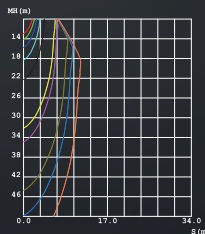

XD2036-2

LED Brand	Bridgelux V8 BXRE-30E0800
Driver	AK-10W-36330-D5
LED Power	2x6.2 W
Driver Current	330mA
Total Power	2x7.5 W
Luminous Flux	1050 LM
CCT	3000K
CRI	> 80
Beam Angle	30°
Box size:	26x14x10.5cm
Carton size:	29.5x27x44cm
Pcs per carton:	8 pcs
Each carton :	0.035 m³