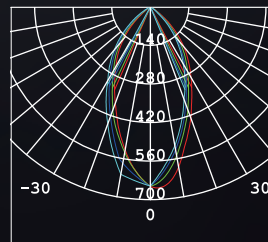

PACKING

Box size: 16 x 11.5 x 10 cm
Carton size: 36 x 33.5 x 42 cm
Pcs per carton: 24 pcs
Each carton : 0,05 m³