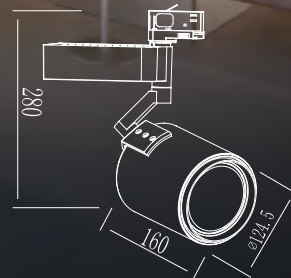

## TECHNICAL DATA

Input:	100-240V
Main Material:	Aluminium + Steel
Surface Finish:	White, Grey, Black powder coating
Adjustable :	Gimbal
Installation by:	Adaptor
Wiring:	Track adaptor
Optics:	V.M.Reflector
MOQ	200 pcs