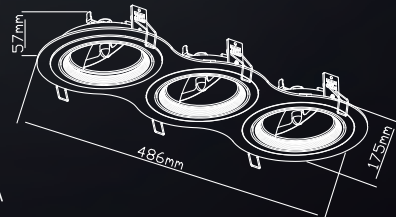

KT111H-3A

L13

TECHNICAL DATA

Item No.:	KT111H-3A
Input:	12V AC 50Hz
Lamp Type :	G53 QR-LP111
Power.:	3x50W
IP rating:	IP20
Main Material:	Steel
Surface Finish:	White,Black,Grey Powder Coating
Adjustable direction:	Gimbal
Installation Accessories:	Bracket
Wiring:	Connection Box

PACKING

	KT111H-1A	KT111H-2A	KT111H-3A
Box size:	19 x 7 x 19 cm	19 x 7 x 34 cm	19 x 7 x 49.5 cm
Carton size:	44.5 x 39.5 x 44.5 cm	58.5 x 35 x 44.5 cm	50.5 x 39.5 x 44.5 cm
Pcs per carton:	24 pcs	18 pcs	12 pcs
Each carton :	0,07 m³	0,091 m³	0,089 m³