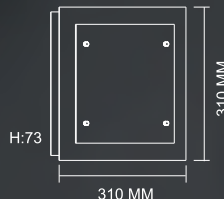

Wall Light

WL328

TECHNICAL DATA

Item No.:	WL102	WL328	WL328A
Input:		230V AC 50/60Hz	
Lamp Type:	GR10q 2D 28W	G24q-3 TC-DEL 2x26W	
Main Material:		Aluminium	
Surface Finish:		White, Grey, Black powder coating	
Adjustable :		Fixed	
Installation by:		Screws	
Wiring:		Terminal Block	
Optics:	Frosted acrylic diffuser	Frosted glass or White Acrylic	2mm Frosted glass

PACKING

Box size:	34.5 x 12.5 x 34.5 cm	32 x 8 x 32 cm	34.5 x 9 x 34.5 cm
Carton size:	73.5 x 37.5 x 53.5 cm	33 x 33.5 x 51 cm	36 x 38 x 37 cm
Pcs per carton:	30 pcs	6 pcs	4 pcs
Each carton :	0,147 m³	0,057 m³	0,051 m³
MOQ	500 pcs	500 pcs	500 pcs