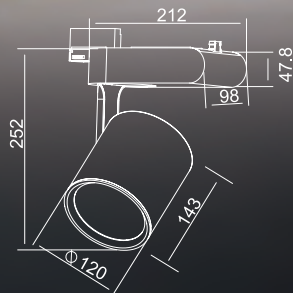

TECHNICAL DATA

Input:	110-230V AC 50/60Hz
Main Material:	Aluminium + Steel
Surface Finish:	White, Grey, Black powder coating
Adjustable :	Gimbal
Installation by:	W/ adaptor
Wiring:	track adaptor
Optics:	V.M. Reflector
MOQ	102 pcs

MHT8148

Lampholder type:	G12
Lamp Type:	HIT-CE Max 70W
Control Gear:	Electronic HID ballast 230V 70W
Installation :	W/Track Adaptor
Wiring:	Connect to Track w/ adaptor
Diffuser:	3mm tempered center-frosted glass

PACKING

Box size:	27.5x26.5x14.5 cm
Carton size:	54.5x28.5x45.5 cm
Pcs per carton:	6 pcs
Each carton :	0,07 m³