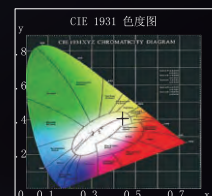

PACKING

Box size:	19.5 x 14 x 11 cm
Carton size:	57 x 40.5 x 29.5 cm
Pcs per carton:	20 pcs
Each carton :	0.030 m³