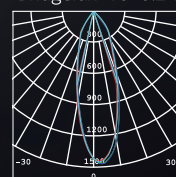

PACKING

	KT6644-1	KT6644-2	KT6644-3
Box Size	16.5x14x10.5cm	26x14x10.5cm	37x14x10.5cm
Carton Size	43.5x34.5x22.5cm	29.5x27x44cm	38x29.5x33.5cm
Pcs per carton	12 pcs	8 pcs	6 pcs
Carton Volume	0.034 m3	0.035 m3	0.038 m3

Bridgelux V8 6.2 W