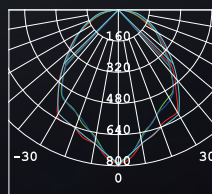

PACKING

Box size: 33 x 11 x 33 cm
Carton size: 67.5 x 34 x 35 cm
Pcs per carton: 6 pcs
Each carton : 0,08 m³