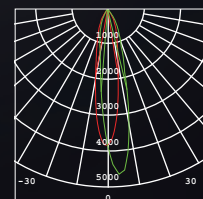

TECHNICAL DATA

Input:	110-230V AC 50/60Hz
Main Material:	Aluminium
Surface Finish:	White, Grey, Black powder coating
Adjustable :	Fixed
Installation by:	Leaf clip
Wiring:	Terminal Block
Optics:	optical diffuser panel
MOQ	108 pcs

CITIZEN 12.3 W