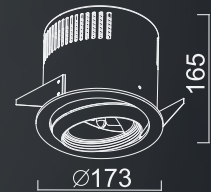

TECHNICAL DATA

Item No.:	MH204-G12	MH204-CDMR111	MH204-G8.5	MH204-AR111
Input:	230V AC 50Hz	230V AC 50Hz	230V AC 50Hz	12V AC 50Hz
Lampholder type:	G12	Gx8.5	G8.5	G53
Lamp Type :	HIT-CE Max 150W	HIR111 Max 70W	HIT-TC Max 70W	AR111 Max 100W
Cutout :		Ø162 mm		
IP rating:		IP20		
Main Material:		Aluminium		
Surface Finish:		White/Chrome/Satin Nickel/Gold/Antique brass/Bronze/Grey		
Adjustable direction:		Cimbal		
Installation Accessories:		Leaf Clip		
Wiring:		W/Connection box		
Optics:		Aluminium clear anodized Reflector + 3mm tempered center-frosted glass		

PACKING

Box size:	18 x 18 x 18.6 cm
Carton size:	37.5 x 37.5 x 40 cm
Pieces per carton:	8 pcs
Each carton :	0.056 m³