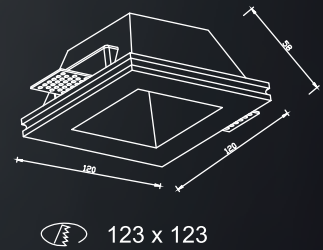

TECHNICAL DATA

Socket:	G5.3	GZ10
Input:	12V 50Hz	230V 50Hz
Lamp Type :	MR16 QR-CBC-51 Max 50W	GU10 QPAR51 Max 50W
IP rating:	IP20	
Main Material:	Gypsum	
Surface Finish:	White/Black/Grey powder coating	
Adjustable direction:	Tiltable	
Installation Accessories:	Single Acticon Spring	
MOQ:	300 pcs	

PACKING

Box size:	20 x 16 x 10 cm
Carton size:	41.5 x 33.5 x 32 cm
Pcs per carton:	212 pcs
Each carton :	0,044 m³