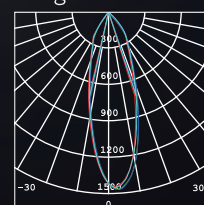

Bridgelux V8 6.2W