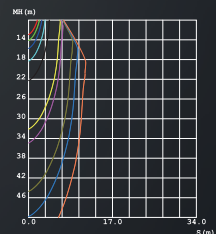

XD2019

LED Brand	Bridgelux V8 BXRE-30E0800
LED Power	6.2 W
Driver	AK-10W-36330-D5
Total Power	7.5 W
Driver Current	350mA
Luminous Flux	606 LM
CCT	3000K
CRI	> 80
Beam Angle	31°
Box size:	13 x 13 x 18.5 cm
Carton size:	67 x 27.5 x 20 cm
Pcs per carton:	10 pcs
Each carton :	0,037 m³