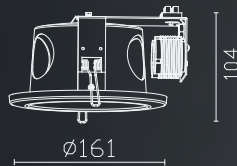

MH1038

MH1075/ MH1098

TECHNICAL DATA

Item No.:	MH1098 / MH1075	MH1038
Socket:	G24D3	G24D2 / E27
Lamp Type :	G24d-3 TC-D Max 2x26W	TC-D Max 2x18W / TC-TSE Max 2x18W
Input:	230V AC 50Hz	
IP rating:	IP20	
Main Material:	Aluminium	
Surface Finish:	White/Chrome/Satin nickel/Gold/Antique brass/Bronze	
Adjustable direction:	Fixed	
Installation Accessories:	Double Action spring	
Wiring:	W/Terminal Block	
Optics:	Aluminium vacuum metalized Reflector + 3mm dotted glass	Aluminium vacuum metalized Reflector + 3mm tempered center-frosted glass

PACKING

Box size:	28 x 28 x 13.5 cm	19 x 18 x 11 cm
Carton size:	57.5 x 29.5 x 57 cm	56 x 39.5 x 47 cm
Pieces per carton:	8 pcs	12 pcs
Each carton :	0.097 m³	0.104 m³