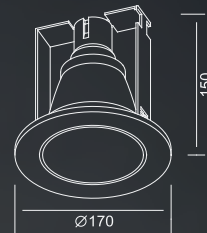

CFL D.L

135 mm

FIX8

80 mm

105 mm

135 mm

TECHNICAL DATA

Item No.:	FIX8	FIX10	FIX12	FIX13
Socket:			E27	
Lamp Type :	TC- TSE Max 5W	TC- TSE Max 11W	TC- TSE Max 15W	TC- TSE Max 15W
Input:			230V AC 50Hz	
IP rating:			IP20	
Main Material:			Steel	
Surface Finish:			White/Chrome/Satin nickel/Gold/Antique brass/Bronze	
Adjustable direction:			Fixed	
Installation Accessories:			Double Action spring	
Wiring:			Directly to terminal on lampholder	
Optics:			Aluminium vacuum metalized Reflector	

PACKING

Box size:		14.5 x 14.5 x 17 cm	17.5 x 17.5 x 17 cm	17.5 x 17.5 x 21 cm
Carton size:	41 x 32 x 27 cm	60 x 45.5 x 54 cm	72 x 36.5 x 54 cm	60 x 53 x 39 cm
Pieces per carton:	40 pcs	36 pcs	24 pcs	36 pcs
Each carton :	0.035 m³	0.073 m³	0.106 m³	0.125 m³