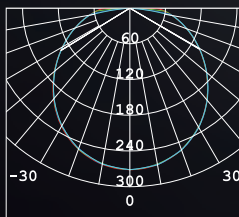

PACKING

Box size:	28 x 9.5 x 28 cm
Carton size:	57.5 x 29 x 40 cm
Pcs per carton	8 pcs
Each carton :	0,0667 m³

0-60°	1000 lx
60-120°	500 lx
120-180°	250 lx
180-240°	125 lx
240-300°	62.5 lx
300-360°	31.25 lx