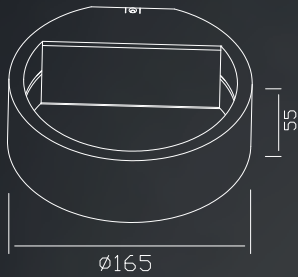

Wall Light

D16

WL546

LED Brand	Bridgelux V 8
LED Power	6.2 W
Driver	AK-10W-36330-D5
Total Power	7 W
Driver Current	330 mA
Luminous Flux	560 LM
CCT	3000 K
CRI	≥ 80
Beam Angle	24°

TECHNICAL DATA

Input:	110-240V AC 50 Hz
Main Material:	Aluminium + Steel
Surface Finish:	White, Grey, Black powder coating
Adjustable :	Fixed
Installation by:	Screws
Wiring:	Terminal Block
MOQ	204 pcs

PACKING

Box size:	17x 17 x 6 cm
Carton size:	18.5 x 53 x 27 cm
Pcs per carton:	12 pcs
Each carton :	0.026 m³