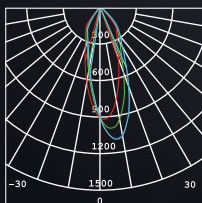

LED Brand	Bridgelux V8 BXRE-30E0800
Driver	AK-10W-36330-D5
LED Power	6.2 W
Driver Current	330mA
Total Power	7.5 W
Luminous Flux	606 LM
CCT	3000K
CRI	≥ 80 / 90
Beam Angle	31 °