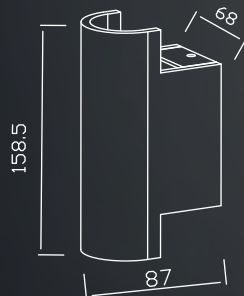

Wall Light

E14

WL543

LED Brand	Bridgelux
LED Power	V8 BXRE-30E0800-B
Driver	AK-8W-30330-D4
Total Power	7.5 W
Driver Current	330 mA
Luminous Flux	330 LM
CCT	3000K
CRI	> 80
Beam Angle	100 °

TECHNICAL DATA

Input:	110-230V AC 50/60Hz
Main Material:	Aluminium
Surface Finish:	White, Grey, Black powder coating
Adjustable :	Fixed
Installation by:	screws
Wiring:	Flexible Wire Striped End
MOQ	200 pcs

PACKING

Box size:	16.5x10x9.5 cm
Carton size:	52x17.5x50 cm
Pcs per carton:	25 pcs
Each carton :	0.045 m³