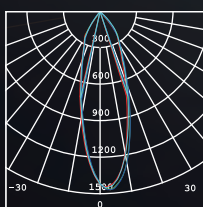

TECHNICAL DATA

Input:	110-230V AC 50/60Hz
Main Material:	Aluminium +Steel
Surface Finish:	White, Grey, Black powder coating
Adjustable :	Gimbal
Installation by:	S.A.Spring
Wiring:	Terminal Block
Optics:	V.M. Reflector

PACKING

	KT6648-1	KT6648-2
Box size:	17x14x8.5 cm	26.5x12.5x8.5 cm
Carton size:	43.5x36.5x36 cm	39x27.5x36.5 cm
Pcs per carton:	12 Pcs	12 Pcs
Each carton :	0.057³	0.039³