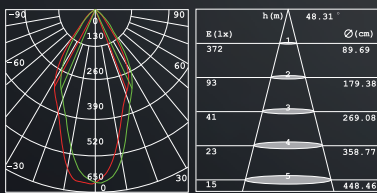

spec

	KT543	KT545
LED Brand	Nichia 3030	
LED Power	12 W	4 W
Driver	KEP-LD1201-F	KEP0401-350A1
Power	13.6 W	4.9 W
Driver Current	350mA	350mA
Luminous Flux	600 LM	212 LM
CCT	6000K	6000K
CRI	> 70	> 70
Beam Angle	49°	40°
Box size:	17.5 x 17.5 x 13 cm	12 x 12 x 12 cm
Carton size:	36.5x 36.5x 42cm	37.5x 25.5 x 39 cm
Pcs per carton:	12 pcs	18pcs
Each carton :	0,056m³	0,037m³
MOQ	108 pcs	108 pcs