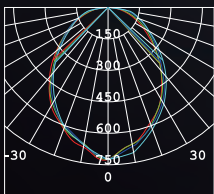

TECHNICAL DATA

Input:	110-230V AC 50/60Hz
Main Material:	Aluminium+plastic
Surface Finish:	White,Grey,Black powder coating
Adjustable :	Fixed
Installation by:	W/screws
Optics:	PC
MOQ	200 pcs