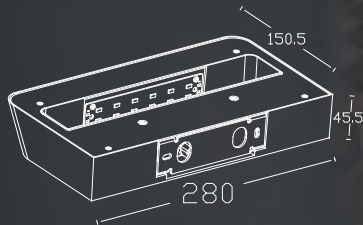

Wall Light

E06

WL398A

LED Brand	Lumenmax 5630
LED Power	12x0.5W
Driver	KEP0901-350A1
Total Power	8 W
Driver Current	120 mA
Luminous Flux	300 LM
CCT	3000K
CRI	> 80
Beam Angle	129°

TECHNICAL DATA

Input:	110-230V AC 50/60Hz
Main Material:	Aluminium
Surface Finish:	White, Grey, Black powder coating
Adjustable :	Fixed
Installation by:	screws
Wiring:	Terminal Block
MOQ:	200 pcs

PACKING

Box size:	18 x 7.5 x 31.5 cm
Carton size:	63 x 37.5 x 33 cm
Pcs per carton:	16 pcs
Each carton :	0.078 m³