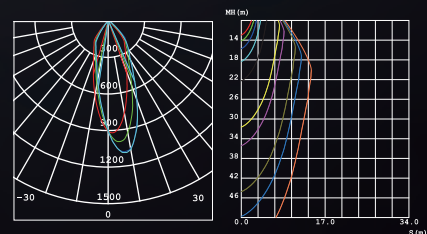

KTWA8551

LED Brand	Bridgelux
	V8 BXRE-30E0800
LED Power	6.2 W
Driver	AK-10W-36330-D0
Total Power	7.5 W
Driver Current	350mA
Luminous Flux	606 LM
CCT	3000K
CRI	> 80
Beam Angle	33 ° (60 °)