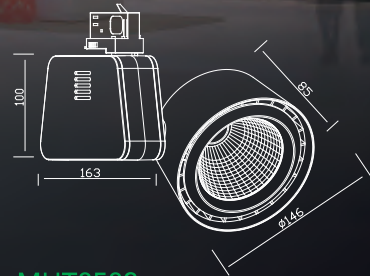

Sealion Tracklight

- Passive cooling
- Patent product / 专利产品

B10

TECHNICAL DATA

Input:	220-240 V AC 50 Hz
Main Material:	Aluminium
Surface Finish:	White, Grey, Black powder coating
Adjustable :	Gimbal
Installation by:	Adaptor
Wiring:	Track adaptor
Optics:	V.M.Reflector
MOQ	200 pcs

PACKING

Box size:	24 x 22 x 21 cm
Carton size:	49.5 x 45.5 x 44 cm
Pcs per carton:	8 pcs
Each carton :	0,099 m³

MHT8583

LED Brand	LUMINUS
	CXM18
LED Power	37.8 W
Driver	KEP40W-4310A1
Total Power	40 W
Driver Current	1000 mA
Luminous Flux	3222 LM
CCT	3000 K
CRI	≥ 80/90/95
Beam Angle	15° / 24°