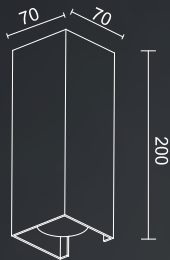

Wall Light

WL399

TECHNICAL DATA

Item No.:	WL410	WL399
Input:	230V AC 50Hz	
Lamp Type:	GU10 2x50W	R7s J118 200W
Main Material:	Aluminium	
Surface Finish:	White, Grey, Black powder coating	
Adjustable :	Fixed	
Installation by:	Screws	
Wiring:	Terminal Block	Recommend to connect
Optics:	Rosted quartz glass	3mm Clear glass

PACKING

Box size:	9.5 x 9.5 x 22.5 cm	33.5 x 75 x 19.5 cm
Carton size:	49.5 x 24.5 x 41 cm	40.5 x 35 x 40.5 cm
Pcs per carton:	20 pcs	10 pcs
Each carton :	0,053 m³	0,043 m³
MOQ	500 pcs	500 pcs