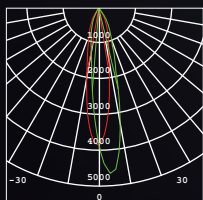

h (m)	17.95°	Ø (cm)
1		31.59
2		63.18
3		94.77
4		126.37
5		157.96

Item	KT6583-1		KT6583-2	
LED Brand	CITIZEN CLL032-1205A5	CITIZEN CLU034-1206B8 -303M1A2	CITIZEN CLL032-1205A5	CITIZEN CLU034-1206B8 -303M1A2
LED Power	12.3 W	22 W	2x12.3 W	2x22 W
Driver	AK-16W-60350-D6	LC 25W 600mA		LC 25W 600mA
Total Power	15.4 W	25 W	2x15.4 W	2x25 W
Driver Current	350mA	600mA	350mA	1200mA
Luminous Flux	1080 LM	1720 LM	2160 LM	3440 LM
CCT			3000K	
CRI			> 80	
Beam Angle			24° (17° / 60°)	

PACKING

	KT6583-1	KT6583-2
Box size	17.3 x 8 x 19.5 cm	20.5 x 9 x 35 cm
Carton size	40.5 x 36.5 x 26 cm	42.5 x 36.5 x 38.5 cm
Pcs per carton	12 pcs	8 pcs
Each carton	0,038 m³	0,06 m³