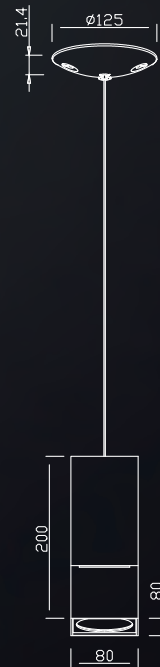

KETAI

Pendant Light

D17

TECHNICAL DATA

Input:	120-277 V AC
Main Material:	Aluminium
Surface Finish:	White, Grey, Black powder coating
Adjustable :	Fixed
Wiring:	Terminal Block
Optics:	PC Metallized Reflector
MOQ	100 pcs

PACKING

Carton size:	41 x 41 x 11 cm
Pcs per carton:	1 pcs
Each carton :	0,018 m³

SL363A

LED Brand	CITIZEN
	CLU034-1205BB-303M1A2
LED Power	18 W
Driver	AK-30W-700-D6
Total Power	20 W
Driver Current	500 mA
Luminous Flux	1600 LM
CCT	3000 K
CRI	≥ 80
Beam Angle	16° /24° /30° /38°