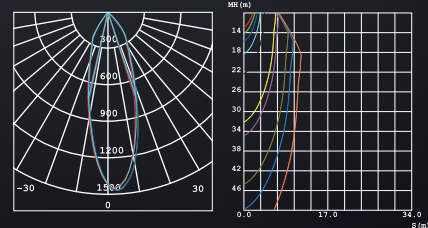

WL393A

LED Brand	BridgeluxBXRA-30E0540
Driver	AK-8W-30330-D4
Power	7.5 W
Driver Current	350 mA
Luminous Flux	255 LM
CCT	3000K
CRI	> 80
Beam Angle	150°