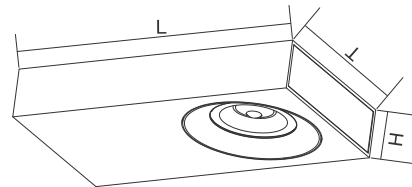

ASTREA LENS CHANGEABLE CEILING LIGHT

TECH. DRAWING