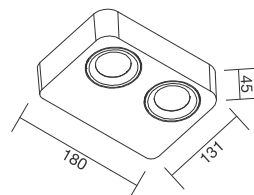

IBIS FAMILY - 360° GIMBAL

OPTIONS

Color	☐ RAL 9016	☐ RAL 9006	☐ RAL 9005	
Beam Angle	☐ 15°	☐ 25°	☐ 38°	☐ 60°
CCT	☐ 2700K	☐ 3000K	☐ 4000K	
CRI	☐ 80	☐ 90		

SOURCE OPTION Bridgelux / EVERCORE

DRIVER OPTION AREEK / HEP

TECH. DRAWING size in mm