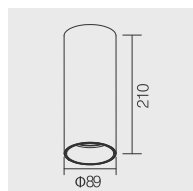

SURFACE MOUNTED LIGHT

LESS FAMILY FIXED CEILING LIGHT

TECH. DRAWING

LESS FAMILY

LED 220-240 V IP20 CITIZEN OSRAM

	W	LUM	CCT	BEAM	CRI	DIA	H
XD2135	20	1400	3000K	38°	80	Φ76mm	190mm
XD2136	30	2100	3000K	30°	80	Φ89mm	210mm

OPTIONS

Color ☐ RAL 9016 ☐ RAL 9006 ☐ RAL 9005
Beam Angle ☒ XD2135 15° ☐ 24° ☐ 38°
Beam Angle ☒ XD2136 18° ☐ 30°
CCT ☐ 2700K ☐ 3000K ☐ 4000K
CRI ☐ 80 ☐ 90

SOURCE OPTION

EVERCORE / Bridgelux

DRIVER OPTION

TRIDONIC / LIFUD / AREEK

REFERENCE DRAWING

XD2136