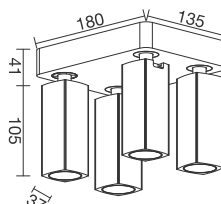

TECH. DRAWING size in mm