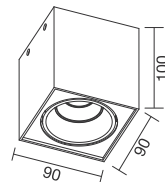

TECH. DRAWING size in mm