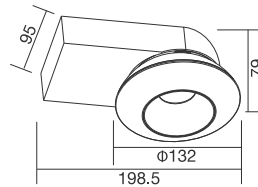

SOURCE OPTION **Brigelux**

DRIVER OPTION **AREEK / LIFUD / TRIDONIC**

TECH. DRAWING size in mm

LED 220-240 V IP20 CITIZEN KEGU

	W	LUM	CCT	BEAM	CRI
XD2077-2	2x16	2x1050	3000K	25°	80

BOWL FAMILY - TILTABLE & ROTATABLE