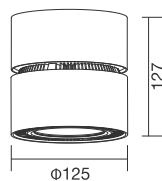

XD2022A- TILTABLE & ROTATABLE

OPTIONS

Color RAL 9016 RAL 9006 RAL 9005
 CCT 2700K 3000K 4000K
 CRI 80 90

SOURCE OPTION **CITIZEN**

DRIVER OPTION **OSRAM / AREEK**

TECH. DRAWING size in mm

LED  220-240 V  IP20  Bridgelux  HEP