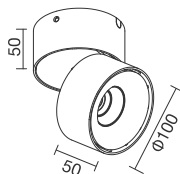

TECH. DRAWING size in mm

SURFACE MOUNTED LIGHT

SARDINE FAMILY - TILTABLE

OPTIONS

Color RAL 9016 RAL 9006 RAL 9005

CCT 2700K 3000K 4000K

CRI 80 90

SOURCE OPTION CITIZEN / EVERCORE