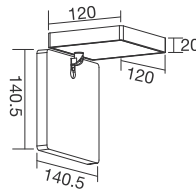

MULTIS SQUARE FAMILY TILTABLE & ROTATABLE CEILING LIGHT

OPTIONS

Color	☐ RAL 9016	☐ RAL 9006	☐ RAL 9005
Beam Angle	☐ 15°	☐ 24°	☐ 36°
CCT	☐ 2700K	☐ 3000K	☐ 4000K
CRI	☐ 80	☐ 90	

SOURCE OPTION

OSRAM

DRIVER OPTION

TRIDONIC / LIFUD / AREEK

LED

220-240 V

IP20

Bridgelux

KEGU

	W	LUM	CCT	BEAM	CRI
XD2157	12	1080	3000K	36°	80

TECH. DRAWING size in mm