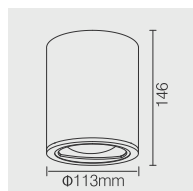

SURFACE MOUNTED LIGHT

PORTO FAMILY FIXED CEILING LIGHT

TECH. DRAWING

PORTO FAMILY

LED 220-240 V IP20 CITIZEN OSRAM

	W	LUM	CCT	BEAM	CRI	DIA	H
XD2205	10	600	3000K	80°	80	Φ90mm	120mm
XD2206	20	1200	3000K	80°	80	Φ113mm	146mm
XD2207	30	2100	3000K	80°	80	Φ140mm	166mm

OPTIONS

Color ☐ RAL 9016 ☐ RAL 9006 ☐ RAL 9005

CCT ☐ 2700K ☐ 3000K ☐ 4000K

CRI ☐ 80 ☐ 90

SOURCE OPTION

Brigelux

DRIVER OPTION

KEGU / AREEK

REFERENCE DRAWING

XD2205

XD2206

XD2207