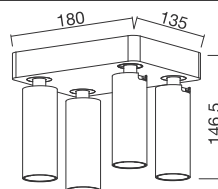

TECH. DRAWING size in mm