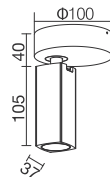

ROBOT FAMILY- TILTABLE & ROTATABLE

OPTIONS

Color	☐ RAL 9016	☐ RAL 9006	☐ RAL 9005
Beam Angle	☐ 20°	☐ 40°	☐ 60°
CCT	☐ 2700K	☐ 3000K	☐ 4000K
CRI	☐ 80	☐ 90	

SOURCE OPTION **EVERCORE**

DRIVER OPTION **TRIDONIC / OSRAM / KEGU**

TECH. DRAWING size in mm