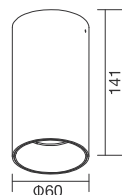

SOURCE OPTION

Bridgelux

DRIVER OPTION

TRIDONIC / HEP

LED  100-240 V IP20 CITIZEN AREEK

	W	LUM	CCT	BEAM	CRI
XD2155A	12	600	3000K	25°	80

TECH. DRAWING size in mm

SURFACE MOUNTED LIGHT