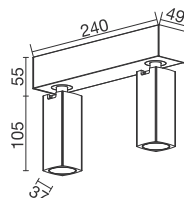

ROBOT FAMILY- TILTABLE & ROTATABLE

OPTIONS

Color	☐ RAL 9016	☐ RAL 9006	☐ RAL 9005
Beam Angle	☐ 20°	☐ 40°	☐ 60°
CCT	☐ 2700K	☐ 3000K	☐ 4000K
CRI	☐ 80	☐ 90	

SOURCE OPTION **EVERCORE**

DRIVER OPTION **TRIDONIC / OSRAM / KEGU**

TECH. DRAWING size in mm