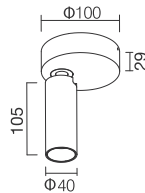

TECH. DRAWING size in mm