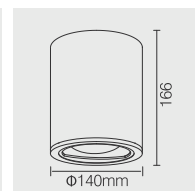

REFERENCE DRAWING

XD2205

XD2206

XD2207

SURFACE MOUNTED LIGHT

ZOOMER FAMILY TILTABLE & ROTATABLE ZOOMER CEILING LIGHT

TECH. DRAWING

ZOOMER FAMILY