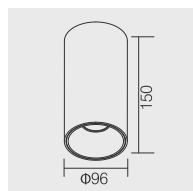

SURFACE MOUNTED LIGHT

ANTORCHA FAMILY FIXED CEILING LIGHT

TECH. DRAWING

ANTORCHA FAMILY

LED 220-240 V IP20 Bridgelux TRIDONIC

	W	LUM	CCT	BEAM	CRI	DIA	H
XD2197	10	700	3000K	20°	80	Φ76mm	150mm
XD2198	20	1400	3000K	20°	80	Φ96mm	150mm
XD2200	30	2100	3000K	20°	80	Φ116mm	150mm

OPTIONS

Color ☐ RAL 9016 ☐ RAL 9006 ☐ RAL 9005
Beam Angle ☐ 20° ☐ 45°
CCT ☐ 2700K ☐ 3000K ☐ 4000K
CRI ☐ 80 ☐ 90

SOURCE OPTION

CITIZEN

DRIVER OPTION

OSRAM

REFERENCE DRAWING

XD2198