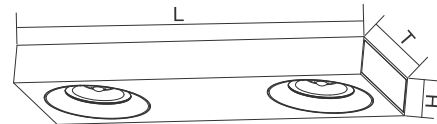

SURFACE MOUNTED LIGHT

ASTREA LENS CHANGEABLE CEILING LIGHT

TECH. DRAWING

ASTREA FAMILY

LED 220-240 V IP20 CITIZEN OSRAM

	W	LUM	CCT	BEAM	CRI	L	T	H
XD2217	2x15	300-1800	3000K	/	80	280mm	100mm	30mm

OPTIONS

Color RAL 9016 RAL 9006 RAL 9005