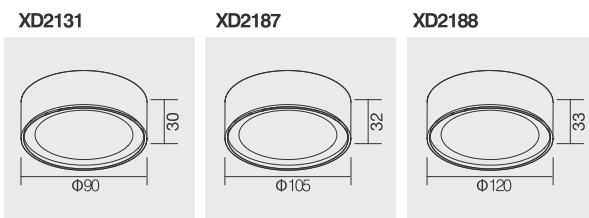

REFERENCE DRAWING