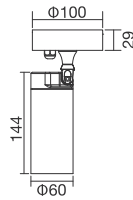

TECH. DRAWING size in mm