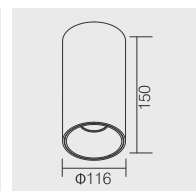

SURFACE MOUNTED LIGHT

ANTORCHA FAMILY FIXED CEILING LIGHT

TECH. DRAWING

ANTORCHA FAMILY

LED 220-240 V IP20 Bridgelux TRIDONIC

	W	LUM	CCT	BEAM	CRI	DIA	H
XD2197	10	700	3000K	20°	80	Φ76mm	150mm
XD2198	20	1400	3000K	20°	80	Φ96mm	150mm
XD2200	30	2100	3000K	20°	80	Φ116mm	150mm

OPTIONS

Color ☐ RAL 9016 ☐ RAL 9006 ☐ RAL 9005
Beam Angle ☐ 20° ☐ 45°
CCT ☐ 2700K ☐ 3000K ☐ 4000K
CRI ☐ 80 ☐ 90

SOURCE OPTION

CITIZEN

DRIVER OPTION

OSRAM

REFERENCE DRAWING

XD2200