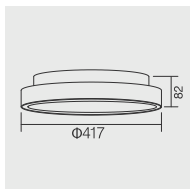

SURFACE MOUNTED LIGHT

JELLYFISH FAMILY FIXED CEILING LIGHT

TECH. DRAWING

JELLYFISH FAMILY

LED AC 220-240 V IP20 SMD 2835

	W	LUM	CCT	BEAM	CRI	DIA	H
XD2097	25	1250	3000K	115°	80	Φ368mm	82mm
XD2096	30	1500	3000K	115°	80	Φ417mm	82mm

OPTIONS

Color ☐ RAL 9016 ☐ RAL 9006 ☐ RAL 9005

CCT ☐ 2700K ☐ 3000K ☐ 4000K

CRI ☐ 80 ☐ 90

SOURCE OPTION

/

DRIVER OPTION

/

REFERENCE DRAWING

XD2097

XD2096