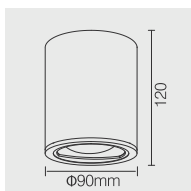

REFERENCE DRAWING

XD2205