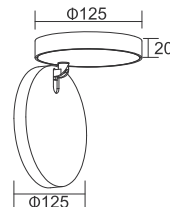

MULTIS ROUND FAMILY TILTABLE & ROTATABLE CEILING LIGHT

OPTIONS

Color	☐ RAL 9016	☐ RAL 9006	☐ RAL 9005
Beam Angle	☐ 15°	☐ 24°	☐ 36°
CCT	☐ 2700K	☐ 3000K	☐ 4000K
CRI	☐ 80	☐ 90	

SOURCE OPTION

OSARM

DRIVER OPTION

TRIDONIC / LIFUD / AREEK

LED

220-240 V

IP20

Bridgelux

KEGU

	W	LUM	CCT	BEAM	CRI
XD2158	12	1080	3000K	36°	80

TECH. DRAWING size in mm