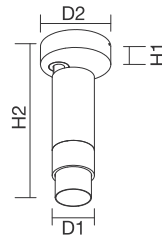

REFERENCE DRAWING

XD2205

XD2206

XD2207

SURFACE MOUNTED LIGHT

ZOOMER FAMILY TILTABLE & ROTATABLE ZOOMER CEILING LIGHT

TECH. DRAWING

ZOOMER FAMILY