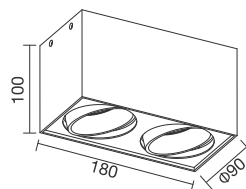

TECH. DRAWING size in mm