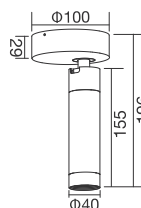

SOURCE OPTION /

DRIVER OPTIONS /

TECH. DRAWING size in mm

SURFACE MOUNTED LIGHT

LED  100-240 V IP65 CREE AREEK

	W	LUM	CCT	BEAM	CRI
XD2145	8	560	3000K	4°	80

EXTREM NARROW BEAM ANGLE TILTABLE & ROTATABLE CEILING LIGHT