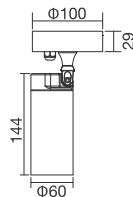

TECH. DRAWING size in mm