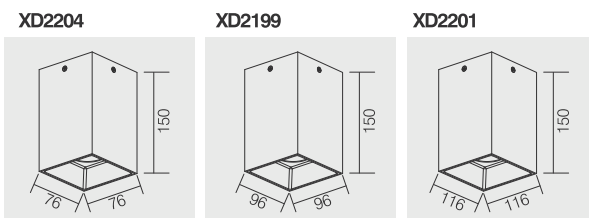

REFERENCE DRAWING