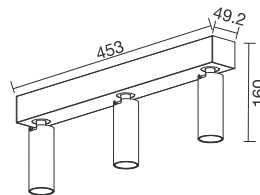

TECH. DRAWING size in mm