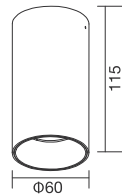

SOURCE OPTION

/

DRIVER OPTION

HEP / KEGU

LED  100-240 V IP20 CREE AREEK

	W	LUM	CCT	BEAM	CRI
XD2155	8	480	3000K	4°	80

TECH. DRAWING size in mm

EXTREM NARROW BEAM ANGLE TILTABLE RECESSED DOWNLIGHT