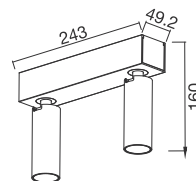

TECH. DRAWING size in mm