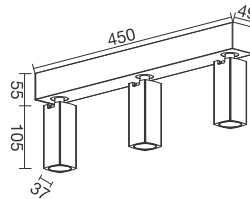

TECH. DRAWING size in mm