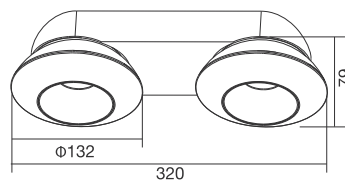

TECH. DRAWING size in mm