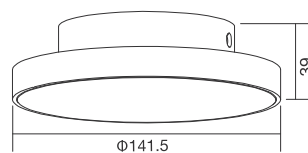

MULTIS ROUND FAMILY FIXED CEILING LIGHT

OPTIONS

Color	☐ RAL 9016	☐ RAL 9006	☐ RAL 9005
Beam Angle	☐ 15°	☐ 24°	☐ 36°
CCT	☐ 2700K	☐ 3000K	☐ 4000K
CRI	☐ 80	☐ 90	

SOURCE OPTION OSARM

DRIVER OPTION TRIDONIC / LIFUD / AREEK

LED 220-240 V IP20 Bridgelux KEGU

	W	LUM	CCT	BEAM	CRI
XD2153	12	1080	3000K	36°	80

TECH. DRAWING size in mm