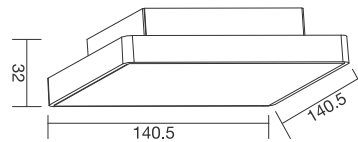

MULTIS SQUARE FAMILY FIXED CEILING LIGHT

OPTIONS

Color	☐ RAL 9016	☐ RAL 9006	☐ RAL 9005
Beam Angle	☐ 15°	☐ 24°	☐ 36°
CCT	☐ 2700K	☐ 3000K	☐ 4000K
CRI	☐ 80	☐ 90	

SOURCE OPTION OSRAM

DRIVER OPTION TRIDONIC / LIFUD / AREEK

LED 220-240 V IP20 Bridgelux KEGU

	W	LUM	CCT	BEAM	CRI
XD2150	12	1080	3000K	36°	80

TECH. DRAWING size in mm