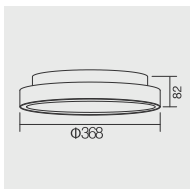

REFERENCE DRAWING

XD2097