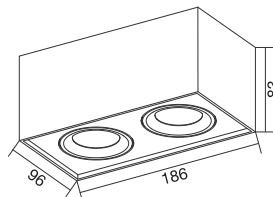

SOURCE OPTION Bridgelux / EVERCORE

DRIVER OPTION AREEK / AcTEC / KEGU

LED  220-240 V IP20 CITIZEN HEP

	W	LUM	CCT	BEAM	CRI
XD2224-2	2x8	2x800	3000K	38°	80

TECH. DRAWING size in mm

SURFACE MOUNTED LIGHT

LED  100-240 V IP20 Bridgelux AREEK