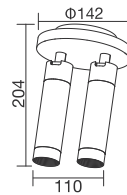

TECH. DRAWING size in mm