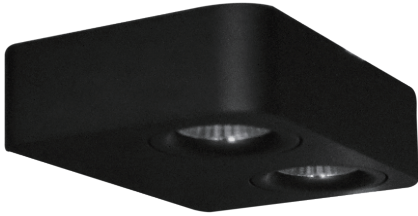

WALL LIGHT

DIMENSIONS

SPECIFICATIONS

Colour (s)	Matt white RAL 9016
	Matt grey RAL 9006
	Matt black RAL 9005
Beam angle	40°
Fixture material	Die cast aluminium
Environment	Indoor
IP rate	IP20
Operating temperature (Ta)	-20°C / +45°C
Colour consistency (SDCM)	MacAdam step 3
Warranty	3 years / 5 years
Safety Class	II
Input	100-240V

This luminaire contains built-in LED lamps.
The lamps cannot be changed in the luminaire.
Check IBIS series please see page 033.

IP20

bridgelux
AREEK

ITEM SPECIFICATIONS

Description	LED Power	Total Power	LEDs	Driver	Lm/W	CRI (typ.)	UGR
WL629 2x600Lm 3000K	2x6.2W	2x8W	BRIDGELUX	AREEK	75	80	

OTHER ITEMS FOR IBIS FAMILY

 XD2151 C30	 XD2152 C31	 KT6915 A65	 KT6967 A45	 KT6967-2 A46	 WL628 E14