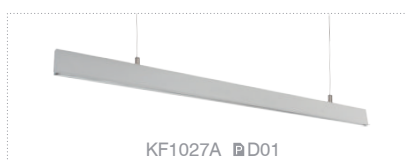

OTHER ITEMS FOR LED LINEAR FAMILY