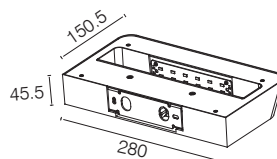

DIMENSIONS

SPECIFICATIONS

Colour (s)	Matt white RAL 9016
	Matt grey RAL 9006
	Matt black RAL 9005
Beam angle	
Fixture material	Die cast aluminium
Environment	Indoor
IP rate	IP20
Operating temperature (Ta)	-20°C / +45°C
Colour consistency (SDCM)	MacAdam step 3
Warranty	3 years / 5 years
Safety Class	II
Input	100-240V

This luminaire contains built-in LED lamps.
The lamps cannot be changed in the luminaire.
Check WALL LIGHT series please see page 059.

IP20

AREEK

ITEM SPECIFICATIONS

Description	LED Power	Total Power	LEDs	Driver	Lm/W	CRI (typ.)	UGR
WL398A 600Lm 3000K	6W	8W	EPISTAR	AREEK	75	80