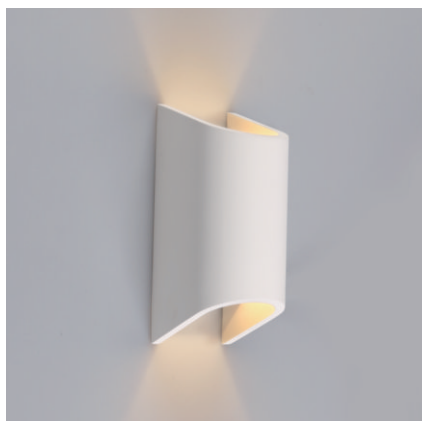

WALL LIGHT

DIMENSIONS

SPECIFICATIONS

Colour (s)	Matt white RAL 9016
	Matt grey RAL 9006
	Matt black RAL 9005
Beam angle	
Fixture material	Die cast aluminium
Environment	Indoor
IP rate	IP20
Operating temperature (Ta)	-20°C / +45°C
Colour consistency (SDCM)	MacAdam step 3
Warranty	3 years / 5 years
Safety Class	II
Input	100-240V
	220-240V

This luminaire contains built-in LED lamps.

The lamps cannot be changed in the luminaire.

Check WALL LIGHT series please see page 059.

IP20

bridgelux

AREEK

www.ketailighting.com

ITEM SPECIFICATIONS

Description	LED Power	Total Power	LEDs	Driver	Lm/W	CRI (typ.)	UGR
WL542 280Lm 3000K	5.5W	7W	BRIDGELUX	AREEK	40	80