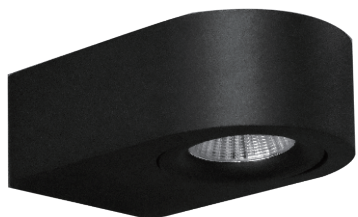

WALL LIGHT

DIMENSIONS

SPECIFICATIONS

Colour (s)	Matt white RAL 9016
	Matt grey RAL 9006
	Matt black RAL 9005
Beam angle	40°
Fixture material	Die cast aluminium
Environment	Indoor
IP rate	IP20
Operating temperature (Ta)	-20°C / +45°C
Colour consistency (SDCM)	MacAdam step 3
Warranty	3 years / 5 years
Safety Class	II
Input	100-240V

This luminaire contains built-in LED lamps.
The lamps cannot be changed in the luminaire.
Check IBIS series please see page 033.

IP20

bridgelux.

AREEK

www.ketailighting.com

ITEM SPECIFICATIONS

Description	LED Power	Total Power	LEDs	Driver	Lm/W	CRI (typ.)	UGR
WL628 600Lm 3000K	6.2W	8W	BRIDGELUX	AREEK	75	80	

OTHER ITEMS FOR IBIS FAMILY

 XD2151 C30	 XD2152 C31	 KT6915 A65	 KT6967 A45	 KT6967-2 A46	 WL629 E15