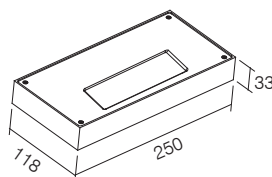

DIMENSIONS

SPECIFICATIONS

Colour (s)	Matt white RAL 9016
	Matt grey RAL 9006
	Matt black RAL 9005
Beam angle	
Fixture material	Housing: Die cast aluminium Reflector glass: Polycarbonate
Environment	Indoor
IP rate	IP20
Operating temperature (Ta)	-20°C / +45°C
Colour consistency (SDCM)	MacAdam step 3
Warranty	3 years / 5 years
Safety Class	II
Input	100-240V

This luminaire contains built-in LED lamps.
The lamps cannot be changed in the luminaire.
Check WALL LIGHT series please see page 059.

IP20

AREEK

ITEM SPECIFICATIONS

Description	LED Power	Total Power	LEDs	Driver	Lm/W	CRI (typ.)	UGR
WL397A 540Lm 3000K	7W	9W	EPISTAR	AREEK	60	80