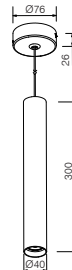

DIMENSIONS