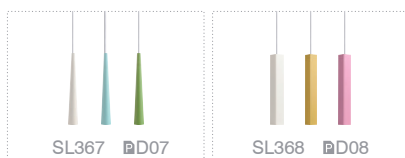

OTHER ITEMS FOR MINI PIPE FAMILY