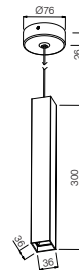

DIMENSIONS