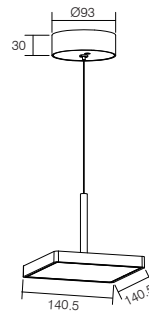

DIMENSIONS

SPECIFICATIONS

Colour (s)	Matt white RAL 9016
	Matt grey RAL 9006
	Matt black RAL 9005
Beam angle	15° / 24° / 36°
Fixture material	Die cast aluminium
Environment	Indoor
IP rate	IP20
Operating temperature (Ta)	-20°C / +45°C
Colour consistency (SDCM)	MacAdam step 3
Warranty	3 years / 5 years
Safety Class	II
Input	100-240V

This luminaire contains built-in LED lamps.
The lamps cannot be changed in the luminaire.
Check MULTIS SQUARE series please see page 029.

IP20

CITIZEN

AREEK

ITEM SPECIFICATIONS

Description	LED Power	Total Power	LEDs	Driver	Lm/W	CRI (typ.)	UGR
SL386 1080Lm 3000K	9.5W	12W	CITIZEN	AREEK	90	80	19