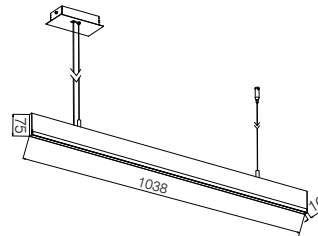

PENDANT LIGHT

UP LIGHT & DOWN LIGHT

DIMENSIONS

SPECIFICATIONS

Colour (s)	Matt white RAL 9016
	Matt grey RAL 9006
	Matt black RAL 9005
Beam angle	
Fixture material	Die cast aluminium
Environment	Indoor
IP rate	IP20
Operating temperature (Ta)	-20°C / +45°C
Colour consistency (SDCM)	MacAdam step 3
Warranty	3 years / 5 years
Safety Class	II
Input	100-240V

OTHER ITEM FOR LED LINEAR FAMILY

PENDANT LIGHT

DIMENSIONS

	D X H
KF1030	Ø417x82mm
KF1031	Ø368x82mm

SPECIFICATIONS

Colour (s)	Matt white RAL 9016	Golden
	Matt grey RAL 9006	Red
	Matt black RAL 9005	
Beam angle	115°	
Fixture material	Die cast aluminium	
Environment	Indoor	
IP rate	IP20	
Operating temperature (Ta)	-20°C / +45°C	
Colour consistency (SDCM)	MacAdam step 3	
Warranty	3 years / 5 years	
Safety Class	II	
Input	220-240V	