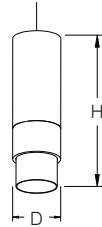

PENDANT LIGHT

DIMENSIONS

	D X H
KF1059	Ø76x234mm
KF1060	Ø60x196mm

SPECIFICATIONS

Colour (s)	Matt white RAL 9016
	Matt grey RAL 9006
	Matt black RAL 9005
Beam angle	5°- 26° / 15°- 60°
Fixture material	Die cast aluminium
Environment	Indoor
IP rate	IP20
Operating temperature (Ta)	-20°C / +45°C
Colour consistency (SDCM)	MacAdam step 3
Warranty	3 years / 5 years
Safety Class	II
Input	100-240V