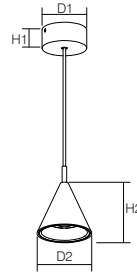

DIMENSIONS

	D1 X H1 X D2 X H2
SL372	Ø80x35xØ74x85mm
SL373	Ø80x35xØ95x98mm
SL374	Ø100x43.5xØ138x135mm

SPECIFICATIONS

Colour (s)	Matt white RAL 9016
	Matt grey RAL 9006
	Matt black RAL 9005
Beam angle	40°
Fixture material	Die cast aluminium
Environment	Indoor
IP rate	IP20
Operating temperature (Ta)	-20°C / +45°C
Colour consistency (SDCM)	MacAdam step 3
Warranty	3 years / 5 years
Safety Class	II
Input	100-240V
	220-240V

This luminaire contains built-in LED lamps.
The lamps cannot be changed in the luminaire.
Check VERINA series please see page 055.

IP20

AREEK

ITEM SPECIFICATIONS

Description	LED Power	Total Power	LEDs	Driver	Lm/W	CRI (typ.)	UGR
SL372 375Lm 3000K	4W	5W	EPISTAR	AREEK	75	80	
SL373 750Lm 3000K	8W	10W	EPISTAR	AREEK	75	80	
SL374 1500Lm 3000K	17W	20W	EPISTAR	AREEK	75	80