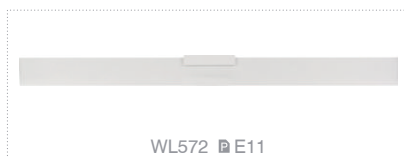

This luminaire contains built-in LED lamps.
The lamps cannot be changed in the luminaire.
Check LED LINEAR series please see page 045.

IP20

AREEK

www.ketalighting.com

ITEM SPECIFICATIONS

Description	LED Power	Total Power	LEDs	Driver	Lm/W	CRI (typ.)	UGR
KF1027A 1850Lm 3000K	32W	37W	EDISON	AREEK	50	80	

OTHER ITEM FOR LED LINEAR FAMILY

PENDANT LIGHT

DIMENSIONS

	D X H
KF1030	Ø417x82mm
KF1031	Ø368x82mm

SPECIFICATIONS

Colour (s)	Matt white RAL 9016	Golden
	Matt grey RAL 9006	Red
	Matt black RAL 9005	
Beam angle	115°	
Fixture material	Die cast aluminium	
Environment	Indoor	
IP rate	IP20	
Operating temperature (Ta)	-20°C / +45°C	
Colour consistency (SDCM)	MacAdam step 3	
Warranty	3 years / 5 years	
Safety Class	II	
Input	220-240V	