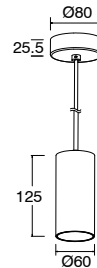

DIMENSIONS