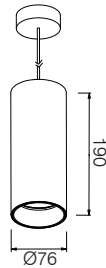

DIMENSIONS