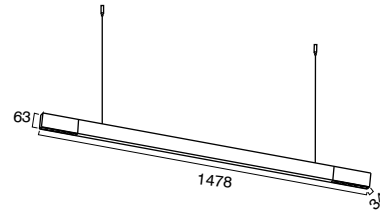

DIMENSIONS

SPECIFICATIONS

Colour (s)	Matt white RAL 9016
	Matt grey RAL 9006
	Matt black RAL 9005
Beam angle	40°
Fixture material	Die cast aluminium
Environment	Indoor
IP rate	IP20
Operating temperature (Ta)	-20°C / +45°C
Colour consistency (SDCM)	MacAdam step 3
Warranty	3 years / 5 years
Safety Class	II
Input	100-240V

This luminaire contains built-in LED lamps.

The lamps cannot be changed in the luminaire.

Check MULTIPLE LIGHTS MODULAR series please see page 025.

IP20

CITIZEN

AREEK

ITEM SPECIFICATIONS

Description	LED Power	Total Power	LEDs	Driver	Lm/W	CRI (typ.)	UGR
KF1044 1500Lm 3000K	58W	60W	CREE+SMD	AREEK	25	80	

OTHER ITEMS FOR MULTIPLE LIGHTS MODULAR FAMILY

KF1053 D03	KF1055 D05	KT6930 A66	KT6630 A28
KT6968 A60	XD2115 C19	XD2120 C20	MHT8843 B13