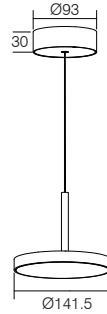

DIMENSIONS