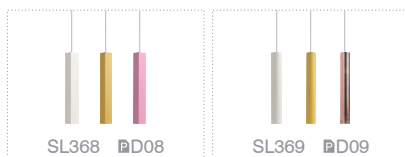

OTHER ITEM FOR LED LINEAR FAMILY

PENDANT LIGHT

DIMENSIONS

	D X H
KF1030	Ø417x82mm
KF1031	Ø368x82mm

SPECIFICATIONS

Colour (s)	Matt white RAL 9016	Golden
	Matt grey RAL 9006	Red
	Matt black RAL 9005	
Beam angle	115°	
Fixture material	Die cast aluminium	
Environment	Indoor	
IP rate	IP20	
Operating temperature (Ta)	-20°C / +45°C	
Colour consistency (SDCM)	MacAdam step 3	
Warranty	3 years / 5 years	
Safety Class	II	
Input	220-240V	

OTHER ITEMS FOR ZOOMER FAMILY

MHT8837 B12

KT6985 A48

PENDANT LIGHT

DIMENSIONS

SPECIFICATIONS

Colour (s)	Matt white RAL 9016	Blue	Gold
	Matt grey RAL 9006	Green	Silver
	Matt black RAL 9005	Yellow	Pink
Beam angle	9°		
Fixture material	Die cast aluminium		
Environment	Indoor		
IP rate	IP20		
Operating temperature (Ta)	-20°C / +45°C		
Colour consistency (SDCM)	MacAdam step 3		
Warranty	3 years / 5 years		
Safety Class	II		
Input	100-240V		

This luminaire contains built-in LED lamps.
The lamps cannot be changed in the luminaire.
Check MINI PIPE series please see page 057.

IP20

CREE

AREEK

ITEM SPECIFICATIONS

Description	LED Power	Total Power	LEDs	Driver	Lm/W	CRI (typ.)	UGR
SL367 150Lm 3000K	2.2W	3W	CREE	AREEK	50	80	

OTHER ITEMS FOR MINI PIPE FAMILY

PENDANT LIGHT

DIMENSIONS

SPECIFICATIONS

Colour (s)	Matt white RAL 9016	Blue	Gold
	Matt grey RAL 9006	Green	Silver
	Matt black RAL 9005	Yellow	Pink
Beam angle	12°		
Fixture material	Housing: Die cast aluminium Reflector glass: Polycarbonate		
Environment	Indoor		
IP rate	IP20		
Operating temperature (Ta)	-20°C / +45°C		
Colour consistency (SDCM)	MacAdam step 3		
Warranty	3 years / 5 years		
Safety Class	II		
Input	100-240V		