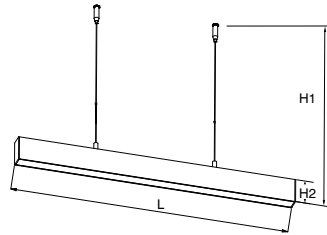

DIMENSIONS

	L X H2 X H1
KF1051	620x64x34mm
KF1052	910x64x34mm
KF1053	1210x64x34mm

SPECIFICATIONS

Colour (s)	Matt white RAL 9016
	Matt grey RAL 9006
	Matt black RAL 9005
Beam angle	110°
Fixture material	Die cast aluminium
Environment	Indoor
IP rate	IP20
Operating temperature (Ta)	-20°C / +45°C
Colour consistency (SDCM)	MacAdam step 3
Warranty	3 years / 5 years
Safety Class	II
Input	100-240V

This luminaire contains built-in LED lamps.

The lamps cannot be changed in the luminaire.

Check MULTIPLE LIGHTS MODULAR series please see page 025.

IP20

CITIZEN

AREEK

ITEM SPECIFICATIONS

Description	LED Power	Total Power	LEDs	Driver	Lm/W	CRI (typ.)	UGR
KF1051 1000Lm 3000K	13W	18W	CREE	AREEK	55	80	
KF1052 1750Lm 3000K	18W	29W	CREE	AREEK	60	80	
KF1053 2160Lm 3000K	23W	36W	CREE	AREEK	60	80	

OTHER ITEMS FOR MULTIPLE LIGHTS MODULAR FAMILY

KT6968 A60	XD2115 C19	XD2120 C20	MHT8843 B13
KF1044 D04	KF1055 D05	KT6930 A66	KT6630 A28