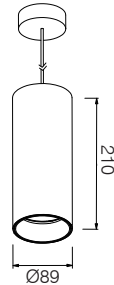

DIMENSIONS