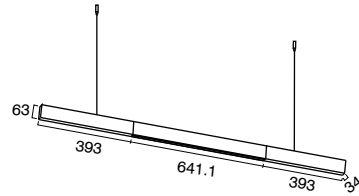

DIMENSIONS

SPECIFICATIONS

Colour (s)	Matt white RAL 9016
	Matt grey RAL 9006
	Matt black RAL 9005
Beam angle	12° / 24° / 36° / 48° / 100°
Fixture material	Die cast aluminium
Environment	Indoor
IP rate	IP20
Operating temperature (Ta)	-20°C / +45°C
Colour consistency (SDCM)	MacAdam step 3
Warranty	3 years / 5 years
Safety Class	II
Input	100-240V

This luminaire contains built-in LED lamps.
The lamps cannot be changed in the luminaire.
Check MULTIPLE LIGHTS MODULAR series please see page 025.

IP20

CITIZEN

AREEK

www.ketalighting.com

ITEM SPECIFICATIONS

Description	LED Power	Total Power	LEDs	Driver	Lm/W	CRI (typ.)	UGR
KF1055 2520Lm 3000K	34W	36W	CREE+SMD	AREEK	70	80	

OTHER ITEMS FOR MULTIPLE LIGHTS MODULAR FAMILY

KF1053 D03	KF1044 D04	KT6930 A66	KT6630 A28
KT6968 A60	XD2115 C19	XD2120 C20	MHT8843 B13