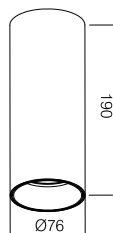

DIMENSIONS