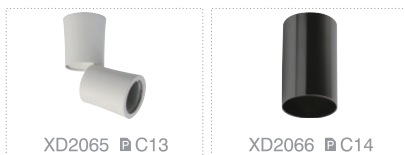

XD2066 C14

OTHER ITEMS FOR TWIST FAMILY

XD2065 C13