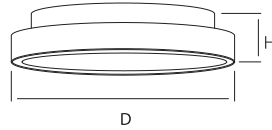

DIMENSIONS