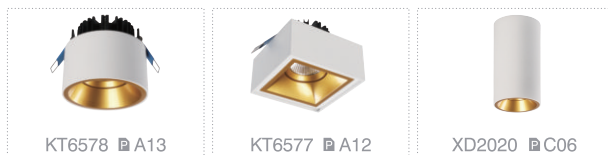

OTHER ITEMS FOR CUTTLEFISH FAMILY

KT6578 A13

KT6577 A12

XD2020 C06