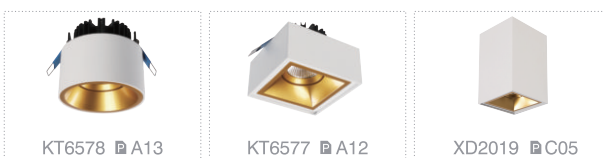

OTHER ITEMS FOR CUTTLEFISH FAMILY

KT6578 A13

KT6577 A12

XD2019 C05