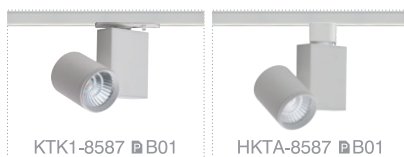

OTHER ITEMS FOR MINI TRACK LIGHTING FAMILY