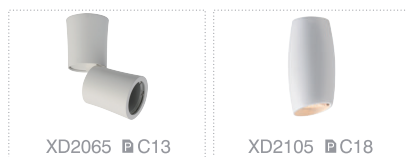

XD2105 C18

OTHER ITEMS FOR TWIST FAMILY

XD2065 C13