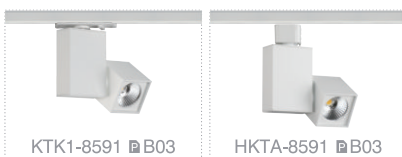

OTHER ITEMS FOR MINI TRACK LIGHTING FAMILY