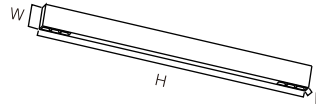

DIMENSIONS

	L X W X H
XD2120	34x63x763mm
XD2121	34x63x1478mm

SPECIFICATIONS

Colour (s)	Matt white RAL 9016
	Matt grey RAL 9006
	Matt black RAL 9005
Beam angle	25°
Fixture material	Die cast aluminium
Environment	Indoor
IP rate	IP20
Operating temperature (Ta)	-20°C / +45°C
Colour consistency (SDCM)	MacAdam step 3
Warranty	3 years / 5 years
Safety Class	II
Input	220-240V

This luminaire contains built-in LED lamps.

The lamps cannot be changed in the luminaire.

Check MULTIPLE LIGHTS MODULAR series please see page 025.

IP20

CREE

AREEK

ITEM SPECIFICATIONS

Description	LED Power	Total Power	LEDs	Driver	Lm/W	CRI (typ.)	UGR
XD2120 2500Lm 3000K	44W	50W	CREE+SMD	AREEK	50	80	
XD2121 3000Lm 3000K	54W	60W	CREE+SMD	AREEK	50	80	

OTHER ITEMS FOR MULTIPLE LIGHTS MODULAR FAMILY

KF1053 D03	KF1055 D05	KF1044 D04	KT6930 A60
KT6630 A28	KT6968 A60	XD2115 C19	MHT8843 B13