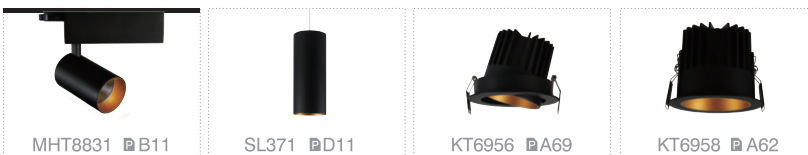

OTHER ITEMS FOR LESS FAMILY