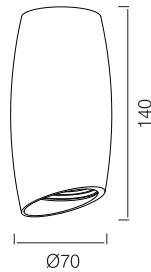

DIMENSIONS