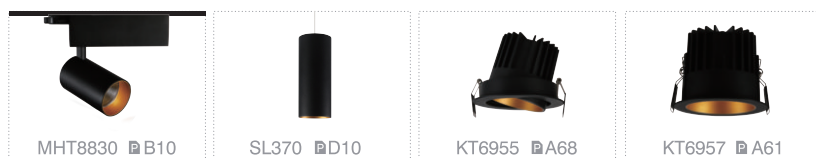

OTHER ITEMS FOR LESS FAMILY