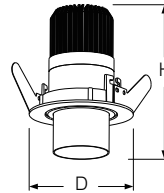

DIMENSIONS