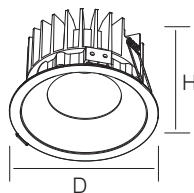

OTHER ITEMS FOR CLAMP FAMILY

RECESSED DOWNLIGHT

DIMENSIONS

	D X H	Cutout
KT6664	Ø115x66mm	Ø100mm
KT6653	Ø135x80mm	Ø120mm
KT6654	Ø160x85mm	Ø145mm
KT6655	Ø 200x93mm	Ø185mm

SPECIFICATIONS

Colour (s)	Matt white RAL 9016
	Matt grey RAL 9006
	Matt black RAL 9005
Beam angle	100°
Fixture material	Die cast aluminium
Environment	Indoor
IP rate	IP20
Operating temperature (Ta)	-20°C / +45°C
Colour consistency (SDCM)	MacAdam step 3
Warranty	3 years / 5 years
Safety Class	II
Input	100-240V