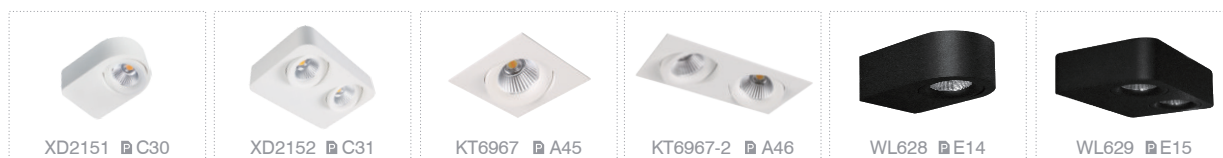

OTHER ITEMS FOR IBIS FAMILY