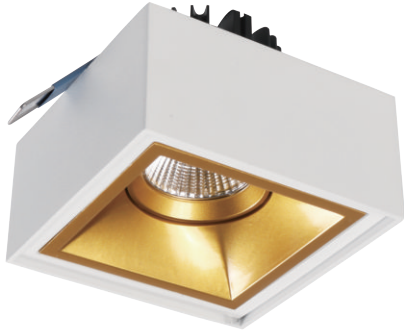

RECESSED DOWNLIGHT

DIMENSIONS

SPECIFICATIONS

Colour (s)	Matt white RAL 9016
	Matt grey RAL 9006
	Matt black RAL 9005
Beam angle	30° / 60°
Fixture material	Die cast aluminium
Environment	Indoor
IP rate	IP20
Operating temperature (Ta)	-20°C / +45°C
Colour consistency (SDCM)	MacAdam step 3
Warranty	3 years / 5 years
Safety Class	II
Input	100-240V
	220-240V

This luminaire contains built-in LED lamps.
The lamps cannot be changed in the luminaire.
Check CUTTLEFISH series please see page 018.

IP20

AREEK

www.ketaitighting.com

ITEM SPECIFICATIONS

Description	LED Power	Total Power	LEDs	Driver	Lm/W	CRI (typ.)	UGR
KT6578 750Lm 3000K	8W	10W	BRIDGELUX	AREEK	75	80