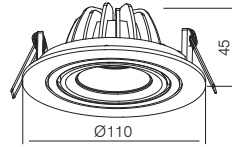

RECESSED DOWNLIGHT

DIMENSIONS