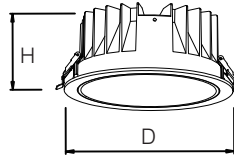

DIMENSIONS

	D X H	Cutout
KT6759	Ø115x66mm	Ø105mm
KT6761	Ø139x78mm	Ø125mm
KT6763	Ø160x85mm	Ø145mm
KT6765	Ø195x95mm	Ø180mm
KT6767	Ø230x100mm	Ø215mm

SPECIFICATIONS

Colour (s)	Matt white RAL 9016
	Matt grey RAL 9006
	Matt black RAL 9005
Beam angle	
Fixture material	Die cast aluminium
Environment	Indoor
IP rate	IP20
Operating temperature (Ta)	-20°C / +45°C
Colour consistency (SDCM)	MacAdam step 3
Warranty	3 years / 5 years
Safety Class	II
Input	100-240V

This luminaire contains built-in LED lamps.

The lamps cannot be changed in the luminaire.

Check ABRAS series please see page 001.