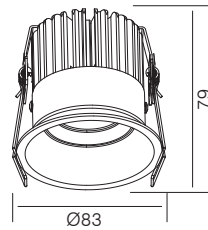

DIMENSIONS