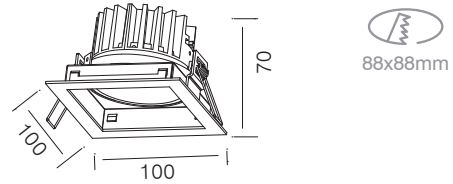

DIMENSIONS