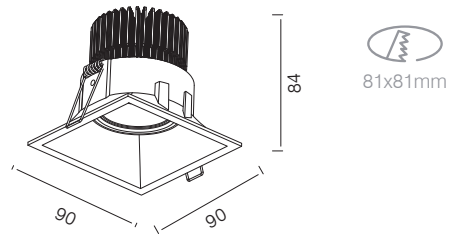

DIMENSIONS