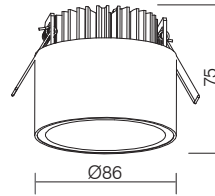

OSRAM

ITEM SPECIFICATIONS

Description	LED Power	Total Power	LEDs	Driver	Lm/W	CRI (typ.)	UGR
KT6566 2625Lm 3000K	30W	35W	BRIDGELUX	AREEK	75	80	17

OTHER ITEMS FOR SNAIL FAMILY

RECESSED DOWNLIGHT

DIMENSIONS

SPECIFICATIONS