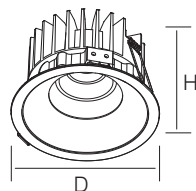

DIMENSIONS