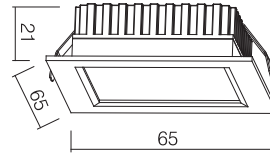

DIMENSIONS