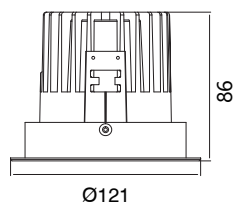

DIMENSIONS