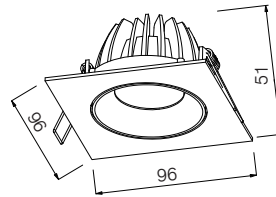

RECESSED DOWNLIGHT

DIMENSIONS