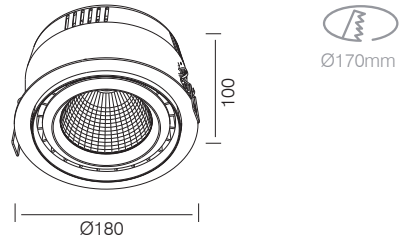

DIMENSIONS