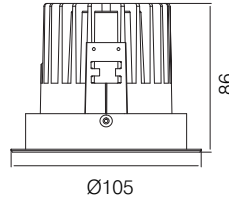

DIMENSIONS