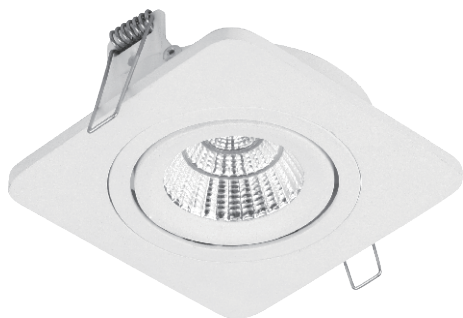

RECESSED DOWNLIGHT

DIMENSIONS

SPECIFICATIONS

Colour (s)	Matt white RAL 9016
	Matt grey RAL 9006
	Matt black RAL 9005
Beam angle	30° / 60°
Fixture material	Die cast aluminium
Environment	Indoor
IP rate	IP20
Operating temperature (Ta)	-20°C / +45°C
Colour consistency (SDCM)	MacAdam step 3
Warranty	3 years / 5 years
Safety Class	II
Input	100-240V

This luminaire contains built-in LED lamps.
The lamps cannot be changed in the luminaire.
Check NASSARIUS series please see page 010.

ITEM SPECIFICATIONS

Description	LED Power	Total Power	LEDs	Driver	Lm/W	CRI (typ.)	UGR
KT6662 720Lm 3000K	6.2W	8W	BRIDGELUX	AREEK	90	80	

OTHER ITEMS FOR NASSARIUS FAMILY