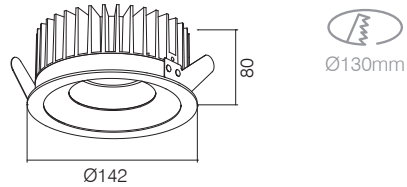

OTHER ITEMS FOR CUTTLEFISH FAMILY

KT6578 A13

XD2019 C05

XD2020 C06

RECESSED DOWNLIGHT

DIMENSIONS

SPECIFICATIONS

Colour (s)	Matt white RAL 9016
	Matt grey RAL 9006
	Matt black RAL 9005
Beam angle	30° / 60°
Fixture material	Die cast aluminium
Environment	Indoor
IP rate	IP20
Operating temperature (Ta)	-20°C / +45°C
Colour consistency (SDCM)	MacAdam step 3
Warranty	3 years / 5 years
Safety Class	II
Input	100-230V