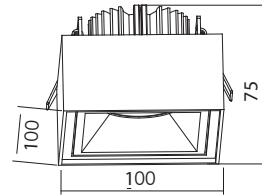

RECESSED DOWNLIGHT

DIMENSIONS

SPECIFICATIONS

Colour (s)	Matt white RAL 9016
	Matt grey RAL 9006
	Matt black RAL 9005
Beam angle	30° / 60°
Fixture material	Die cast aluminium
Environment	Indoor
IP rate	IP20
Operating temperature (Ta)	-20°C / +45°C
Colour consistency (SDCM)	MacAdam step 3
Warranty	3 years / 5 years
Safety Class	II
Input	100-240V
	220-240V

This luminaire contains built-in LED lamps.
The lamps cannot be changed in the luminaire.
Check CUTTLEFISH series please see page 018.

IP20

AREEK

www.ketaitighting.com

ITEM SPECIFICATIONS

Description	LED Power	Total Power	LEDs	Driver	Lm/W	CRI (typ.)	UGR
KT6578 750Lm 3000K	8W	10W	BRIDGELUX	AREEK	75	80