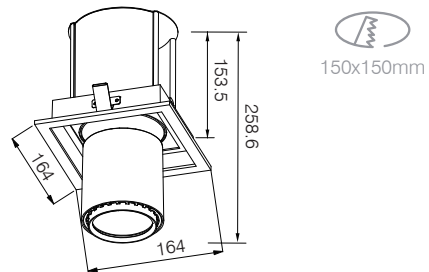

DIMENSIONS