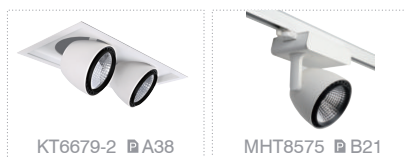

OTHER ITEMS FOR DRUM FAMILY