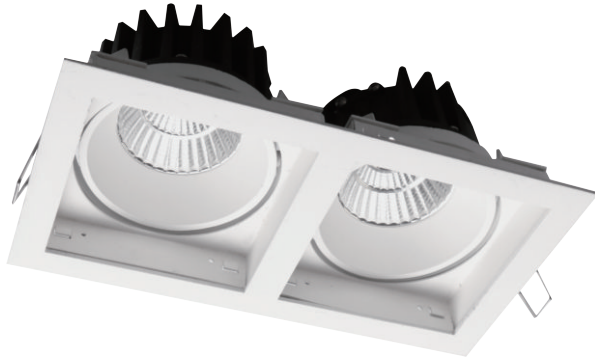

RECESSED DOWNLIGHT

DIMENSIONS