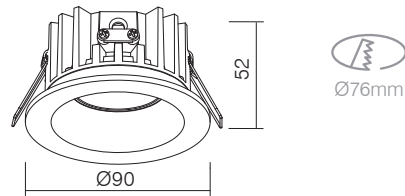

DIMENSIONS