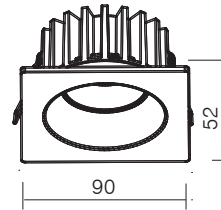

DIMENSIONS