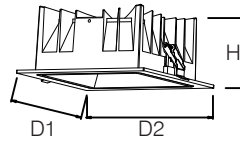

DIMENSIONS

	D1 x D2 x H	Cutout
KT6760	115x115x63mm	105x105mm
KT6762	140x140x75mm	125x125mm
KT6764	160x160x81mm	145x145mm
KT6766	195x195x96mm	170x170mm

SPECIFICATIONS

Colour (s)	Matt white RAL 9016
	Matt grey RAL 9006
	Matt black RAL 9005
Beam angle	30°
Fixture material	Housing: Die cast aluminium
Environment	Indoor
IP rate	IP20
Operating temperature (Ta)	-20°C / +45°C
Colour consistency (SDCM)	MacAdam step 3
Warranty	3 years / 5 years
Safety Class	II
Input	100-240V

This luminaire contains built-in LED lamps.
The lamps cannot be changed in the luminaire.
Check HUZAR series please see page 002.

IP20

LUMILEDS

TRIDONIC

OSRAM

bag.