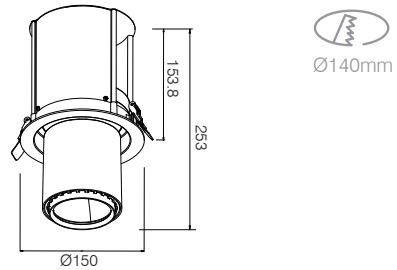

OTHER ITEMS FOR ZOOMER FAMILY

RECESSED DOWNLIGHT

DIMENSIONS

SPECIFICATIONS

Colour (s)	Matt white RAL 9016
	Matt grey RAL 9006
	Matt black RAL 9005
Beam angle	18° / 26° / 38° / 55°
Fixture material	Die cast aluminium
Environment	Indoor
IP rate	IP20
Operating temperature (Ta)	-20°C / +45°C
Colour consistency (SDCM)	MacAdam step 3
Warranty	3 years / 5 years
Safety Class	II
Input	220-240V