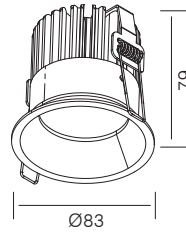

DIMENSIONS