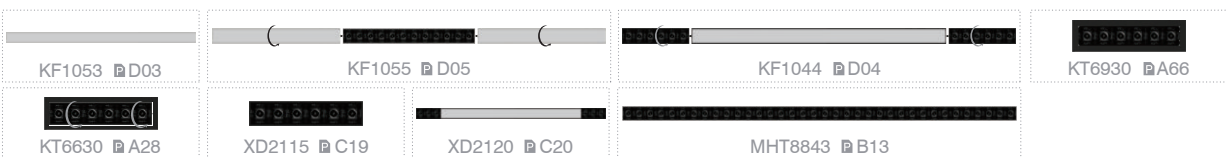

OTHER ITEMS FOR MULTIPLE LIGHTS MODULAR FAMILY