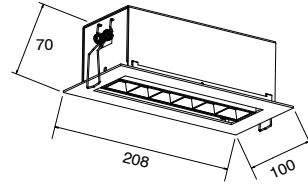

DIMENSIONS

SPECIFICATIONS

Colour (s)	Matt white RAL 9016
	Matt grey RAL 9006
	Matt black RAL 9005
Beam angle	48°
Fixture material	Die cast aluminium
Environment	Indoor
IP rate	IP20
Operating temperature (Ta)	-20°C / +45°C
Colour consistency (SDCM)	MacAdam step 3
Warranty	3 years / 5 years
Safety Class	II
Input	100-240V

This luminaire contains built-in LED lamps.
The lamps cannot be changed in the luminaire.
Check MULTIPLE LIGHTS MODULAR series please see page 029.

IP20

www.ketaitighting.com

ITEM SPECIFICATIONS

Description	LED Power	Total Power	LEDs	Driver	Lm/W	CRI (typ.)	UGR
KT6630 714Lm 3000K	14W	17W	SMD 3535		42	80	<19

OTHER ITEMS FOR MULTIPLE LIGHTS MODULAR FAMILY

KF1053 D03	KF1055 D05	KF1044 D04	KT6930 A66
KT6968 A60	XD2115 C19	XD2120 C20	MHT8843 B13