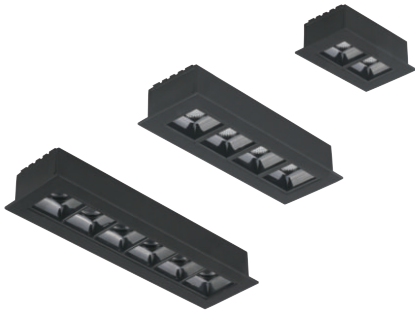

OTHER ITEMS FOR IBIS FAMILY

RECESSED DOWNLIGHT

DIMENSIONS

	L X W X H	Cutout
KT6925	50x50x27mm	46x44mm
KT6926	80x50x37mm	46x74mm
KT6927	110x50x35mm	46x104mm
KT6928	140x50x35mm	46x134mm
KT6929	170x50x35mm	46x164mm
KT6930	180x50x35mm	46x174mm