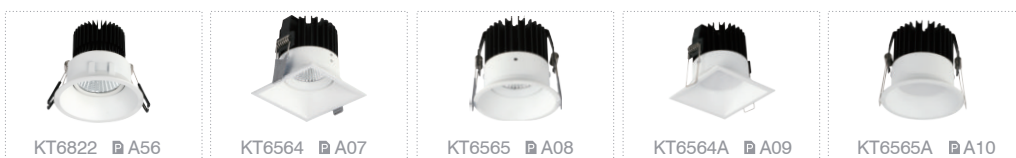

OTHER ITEMS FOR TWINS FAMILY