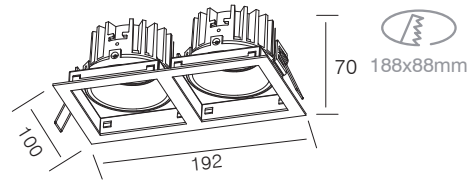

RECESSED DOWNLIGHT

DIMENSIONS

SPECIFICATIONS

Colour (s)	Matt white RAL 9016
	Matt grey RAL 9006
	Matt black RAL 9005
Beam angle	30° / 60°
Fixture material	Die cast aluminium
Environment	Indoor
IP rate	IP20
Operating temperature (Ta)	-20°C / +45°C
Colour consistency (SDCM)	MacAdam step 3
Warranty	3 years / 5 years
Safety Class	II
Input	100-240V

This luminaire contains built-in LED lamps.
The lamps cannot be changed in the luminaire.
Check SARDINE series please see page 039.

ITEM SPECIFICATIONS

Description	LED Power	Total Power	LEDs	Driver	Lm/W	CRI (typ.)	UGR
KT6648-2 2x640Lm 3000K	2x6.2W	2x8W	BRIDGELUX	AREEK	80	80	

OTHER ITEMS FOR SARDINE FAMILY

www.ketailighting.com