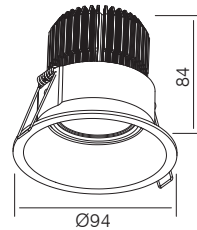

DIMENSIONS