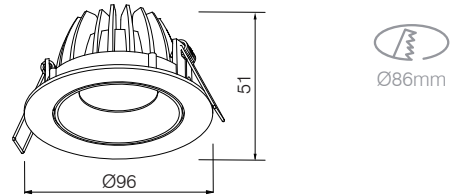

DIMENSIONS