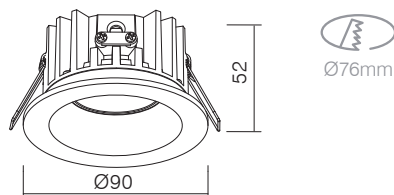

DIMENSIONS

SPECIFICATIONS

Colour (s)	Matt white RAL 9016
	Matt grey RAL 9006
	Matt black RAL 9005
Beam angle	30° / 60°
Fixture material	Die cast aluminium
Environment	Indoor
IP rate	IP65
Operating temperature (Ta)	-20°C / +45°C
Colour consistency (SDCM)	MacAdam step 3
Warranty	3 years / 5 years
Safety Class	II
Input	100-240V

This luminaire contains built-in LED lamps.

The lamps cannot be changed in the luminaire.

Check RETROFIT DOWNLIGHTS series please see page 013.

IP65

bridgelux

TRIDONIC
The intelligent choice

OSRAM

HEB
power for light™

AREEK

www.ketalighting.com

ITEM SPECIFICATIONS

Description	LED Power	Total Power	LEDs	Driver	Lm/W	CRI (typ.)	UGR
KT6594A 640Lm 3000K	6.2W	8W	BRIDGELUX	AREEK	80	80