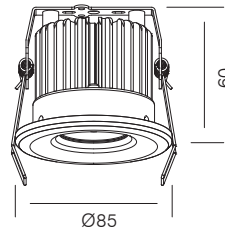

DIMENSIONS

SPECIFICATIONS

Colour (s)	Matt white RAL 9016
	Matt grey RAL 9006
	Matt black RAL 9005
Beam angle	35°
Fixture material	Die cast aluminium
Environment	Indoor
IP rate	IP20
Operating temperature (Ta)	-20°C / +45°C
Colour consistency (SDCM)	MacAdam step 3
Warranty	3 years / 5 years
Safety Class	I
Input	220-240V

This luminaire contains built-in LED lamps.

The lamps cannot be changed in the luminaire.

Check TRUE LED FIRE RATED DOWNLIGHTS series please see page 016.

IP20

LUMENS

ITEM SPECIFICATIONS

Description	LED Power	Total Power	LEDs	Driver	Lm/W	CRI (typ.)	UGR
KT6830 600Lm 3000K	6.2W	8W	LUMENS		75	80