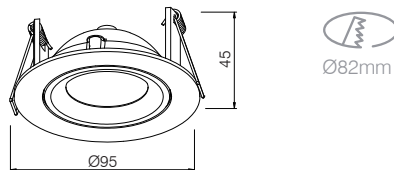

DIMENSIONS