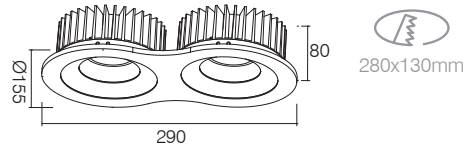

DIMENSIONS