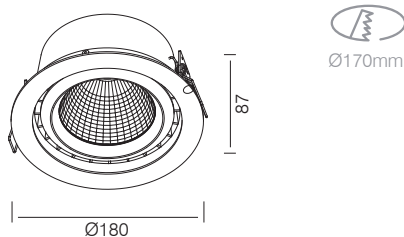

DIMENSIONS