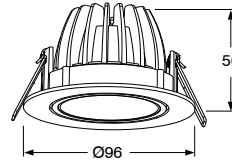

DIMENSIONS