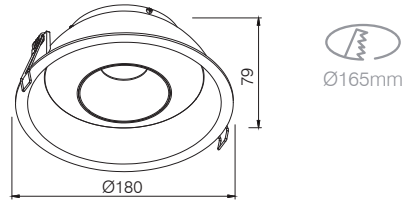

DIMENSIONS

SPECIFICATIONS

Colour (s)	Matt white RAL 9016
	Matt grey RAL 9006
	Matt black RAL 9005
Beam angle	15° / 25° / 38° / 60°
Fixture material	Die cast aluminium
Environment	Indoor
IP rate	IP20
Operating temperature (Ta)	-20°C / +45°C
Colour consistency (SDCM)	MacAdam step 3
Warranty	3 years / 5 years
Safety Class	II
Input	100-240V

This luminaire contains built-in LED lamps.
The lamps cannot be changed in the luminaire.
Check BOWL series please see page 043.

IP20

CITIZEN

AREEK

www.ketaitighting.com

ITEM SPECIFICATIONS

Description	LED Power	Total Power	LEDs	Driver	Lm/W	CRI (typ.)	UGR
KT6826 1120Lm 3000K	12.8W	16W	EPISTAR	AREEK	70	80	
KT6826 1200Lm 3000K	12.8W	16W	CITIZEN	AREEK	75	80