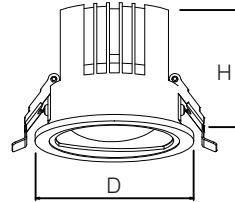

OTHER ITEMS CONE FAMILY

RECESSED DOWNLIGHT

DIMENSIONS

	D X H	Cutout
KT6756	Ø85x70mm	Ø75mm
KT6757	Ø107x85mm	Ø95mm
KT6758	Ø135x98mm	Ø115mm

SPECIFICATIONS

Colour (s)	Matt white RAL 9016
	Matt grey RAL 9006
	Matt black RAL 9005
Beam angle	
Fixture material	Die cast aluminium
Environment	Indoor
IP rate	IP20
Operating temperature (Ta)	-20°C / +45°C
Colour consistency (SDCM)	MacAdam step 3
Warranty	3 years / 5 years
Safety Class	II
Input	
	220-240V