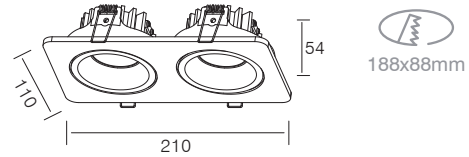

DIMENSIONS