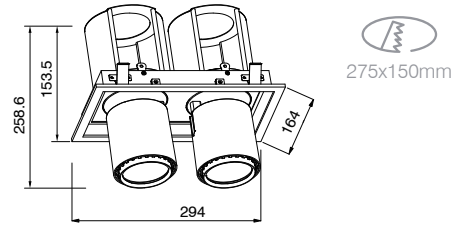

DIMENSIONS