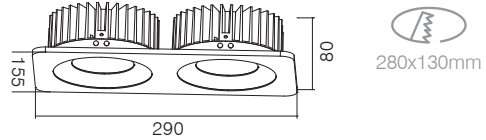

OTHER ITEMS FOR CUTTLEFISH FAMILY

RECESSED DOWNLIGHT

DIMENSIONS

SPECIFICATIONS

Colour (s)	Matt white RAL 9016
	Matt grey RAL 9006
	Matt black RAL 9005
Beam angle	30° / 60°
Fixture material	Die cast aluminium
Environment	Indoor
IP rate	IP20
Operating temperature (Ta)	-20°C / +45°C
Colour consistency (SDCM)	MacAdam step 3
Warranty	3 years / 5 years
Safety Class	II
Input	100-240V