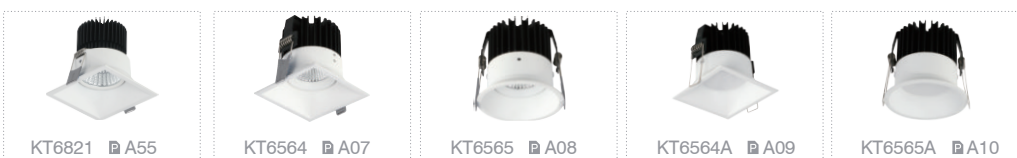

OTHER ITEMS FOR TWINS FAMILY