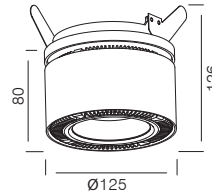

RECESSED DOWNLIGHT

DIMENSIONS