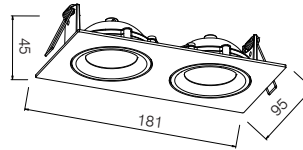

RECESSED DOWNLIGHT

DIMENSIONS

SPECIFICATIONS

Colour (s)	Matt white RAL 9016
	Matt grey RAL 9006
	Matt black RAL 9005
Beam angle	40°
Fixture material	Die cast aluminium
Environment	Indoor
IP rate	IP20
Operating temperature (Ta)	-20°C / +45°C
Colour consistency (SDCM)	MacAdam step 3
Warranty	3 years / 5 years
Safety Class	II
Input	100-240V

This luminaire contains built-in LED lamps.
The lamps cannot be changed in the luminaire.
Check IBIS series please see page 033.

IP20

ITEM SPECIFICATIONS

	LED Power	Total Power	LEDs	Driver	Lm/W	CRI (typ.)	UGR
KT6967-2 2x600Lm 3000K	2x6.2W	2x8W	BRIDGELUX	AREEK	75	80