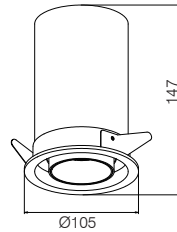

DIMENSIONS