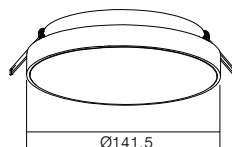

OTHER ITEMS FOR CONCH FAMILY

RECESSED DOWNLIGHT

DIMENSIONS

SPECIFICATIONS

Colour (s)	Matt white RAL 9016
	Matt grey RAL 9006
	Matt black RAL 9005
Beam angle	40°
Fixture material	Die cast aluminium
Environment	Indoor
IP rate	IP20
Operating temperature (Ta)	-20°C / +45°C
Colour consistency (SDCM)	MacAdam step 3
Warranty	3 years / 5 years
Safety Class	II
Input	100-240V