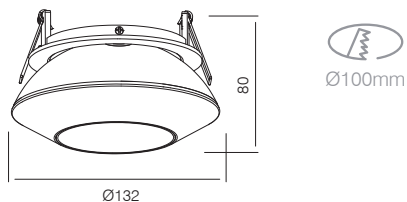

OTHER ITEMS FOR BOWLS FAMILY

KT6827 A58

XD2077-1 C15

XD2077-2 C16

RECESSED DOWNLIGHT

DIMENSIONS

SPECIFICATIONS

Colour (s)	Matt white RAL 9016
	Matt grey RAL 9006
	Matt black RAL 9005
Beam angle	15° / 25° / 38° / 60°
Fixture material	Die cast aluminium
Environment	Indoor
IP rate	IP20
Operating temperature (Ta)	-20°C / +45°C
Colour consistency (SDCM)	MacAdam step 3
Warranty	3 years / 5 years
Safety Class	II
Input	100-240V