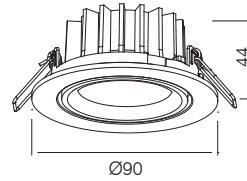

RECESSED DOWNLIGHT

DIMENSIONS