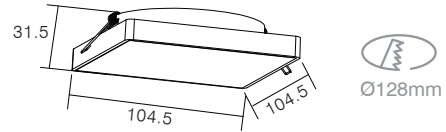

OTHER ITEMS FOR COUPLE FAMILY

RECESSED DOWNLIGHT

DIMENSIONS

SPECIFICATIONS

Colour (s)	Matt white RAL 9016
	Matt grey RAL 9006
	Matt black RAL 9005
Beam angle	15° / 24° / 36°
Fixture material	Housing: Die cast aluminium
Environment	Indoor
IP rate	IP20
Operating temperature (Ta)	-20°C / +45°C
Colour consistency (SDCM)	MacAdam step 3
Warranty	3 years / 5 years
Safety Class	II
Input	100-240V