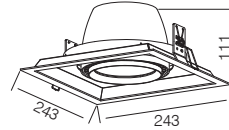

OTHER ITEMS FOR NASSARIUS FAMILY

RECESSED DOWNLIGHT

DIMENSIONS

SPECIFICATIONS

Colour (s)	Matt white RAL 9016
	Matt grey RAL 9006
	Matt black RAL 9005
Beam angle	25°
Fixture material	Die cast aluminium
Environment	Indoor
IP rate	IP20
Operating temperature (Ta)	-20°C / +45°C
Colour consistency (SDCM)	MacAdam step 3
Warranty	3 years / 5 years
Safety Class	II
Input	100-240V