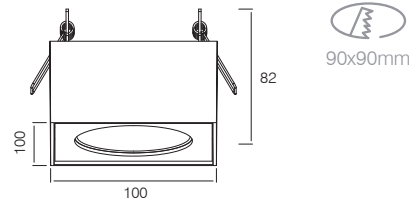

DIMENSIONS