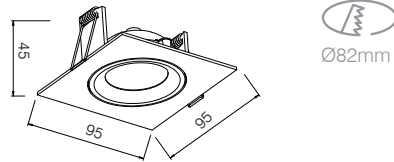

RECESSED DOWNLIGHT

DIMENSIONS