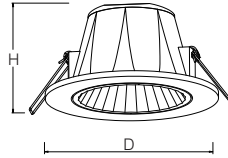

OTHER ITEMS FOR IBIS FAMILY

www.ketailighting.com

RECESSED DOWNLIGHT

DIMENSIONS

	D X H	Cutout
KT6979	Ø100x54mm	Ø75mm
KT6980	Ø120x63mm	Ø95mm
KT6981	Ø140x73mm	Ø115mm
KT6982	Ø160x75mm	Ø135mm
KT6983	Ø180x90mm	Ø150mm
KT6984	Ø220x110mm	Ø185mm