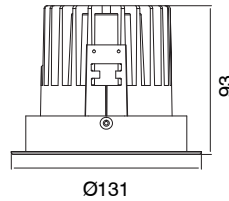

DIMENSIONS