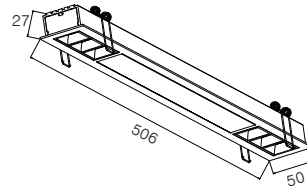

DIMENSIONS