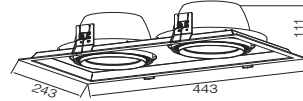

DIMENSIONS