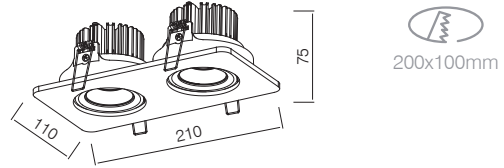

This luminaire contains built-in LED lamps.

The lamps cannot be changed in the luminaire.

Check CLOWN FISH series please see page 011.

IP20

bridgelux

AREEK

ITEM SPECIFICATIONS

Description	LED Power	Total Power	LEDs	Driver	Lm/W	CRI (typ.)	UGR
KT6560-1 640Lm 3000K	6.2W	8W	BRIDGELUX	AREEK	80	80	

OTHER ITEMS FOR CLOWN FISH FAMILY

RECESSED DOWNLIGHT

DIMENSIONS

SPECIFICATIONS

Colour (s)	Matt white RAL 9016
	Matt grey RAL 9006
	Matt black RAL 9005
Beam angle	30°
Fixture material	Die cast aluminium
Environment	Indoor
IP rate	IP20
Operating temperature (Ta)	-20°C / +45°C
Colour consistency (SDCM)	MacAdam step 3
Warranty	3 years / 5 years
Safety Class	II
Input	100-240V