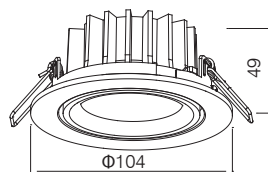

DIMENSIONS