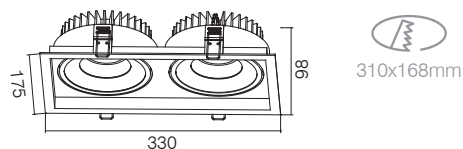

OTHER ITEMS FOR CHANGE MODULE FAMILY

RECESSED DOWNLIGHT

DIMENSIONS

SPECIFICATIONS

Colour (s)	Matt white RAL 9016
	Matt grey RAL 9006
	Matt black RAL 9005
Beam angle	30° / 60°
Fixture material	Die cast aluminium
Environment	Indoor
IP rate	IP20
Operating temperature (Ta)	-20°C / +45°C
Colour consistency (SDCM)	MacAdam step 3
Warranty	3 years / 5 years
Safety Class	II
Input	100-240V