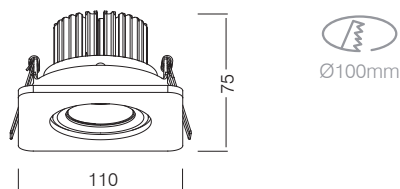

DIMENSIONS

SPECIFICATIONS

Colour (s)	Matt white RAL 9016
	Matt grey RAL 9006
	Matt black RAL 9005
Beam angle	30°
Fixture material	Die cast aluminium
Environment	Indoor
IP rate	IP20
Operating temperature (Ta)	-20°C / +45°C
Colour consistency (SDCM)	MacAdam step 3
Warranty	3 years / 5 years
Safety Class	II
Input	100-240V