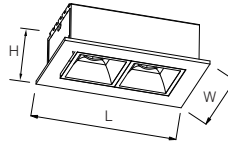

OTHER ITEMS FOR IBIS FAMILY

RECESSED DOWNLIGHT

DIMENSIONS

	L X W X H	Cutout
KT6925	50x50x27mm	46x44mm
KT6926	80x50x37mm	46x74mm
KT6927	110x50x35mm	46x104mm
KT6928	140x50x35mm	46x134mm
KT6929	170x50x35mm	46x164mm
KT6930	180x50x35mm	46x174mm