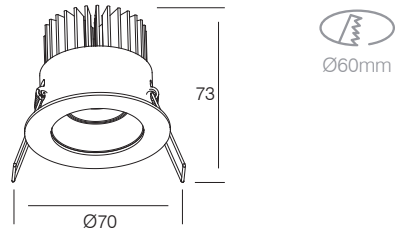

DIMENSIONS

SPECIFICATIONS

Colour (s)	Matt white RAL 9016
	Matt grey RAL 9006
	Matt black RAL 9005
Beam angle	40°
Fixture material	Die cast aluminium
Environment	Indoor
IP rate	IP20
Operating temperature (Ta)	-20°C / +45°C
Colour consistency (SDCM)	MacAdam step 3
Warranty	3 years / 5 years
Safety Class	II
Input	100-240V

This luminaire contains built-in LED lamps.
The lamps cannot be changed in the luminaire.
Check COUPLE series please see page 009.

IP20

bridgelux.

AREEK

ITEM SPECIFICATIONS

Description	LED Power	Total Power	LEDs	Driver	Lm/W	CRI (typ.)	UGR
KT6598 700Lm 3000K	8W	10W	BRIDGELUX	AREEK	70	80	<19

OTHER ITEMS FOR COUPLE FAMILY