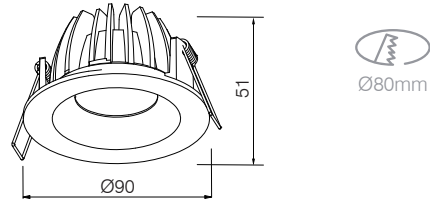

DIMENSIONS