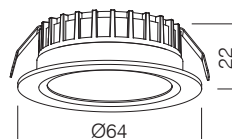

RECESSED DOWNLIGHT

DIMENSIONS

SPECIFICATIONS

Colour (s)	Matt white RAL 9016
	Matt grey RAL 9006
	Matt black RAL 9005
Beam angle	
Fixture material	Die cast aluminium
Environment	Indoor
IP rate	IP20
Operating temperature (Ta)	-20°C / +45°C
Colour consistency (SDCM)	MacAdam step 5
Warranty	3 years
Safety Class	II
Input	100-240V