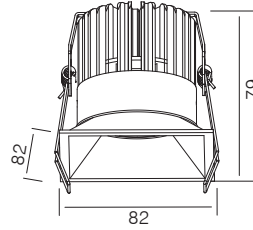

RECESSED DOWNLIGHT

DIMENSIONS