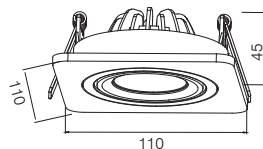

OTHER ITEMS FOR SARDINE FAMILY

RECESSED DOWNLIGHT

DIMENSIONS

SPECIFICATIONS

Colour (s)	Matt white RAL 9016
	Matt grey RAL 9006
	Matt black RAL 9005
Beam angle	30° / 60°
Fixture material	Die cast aluminium
Environment	Indoor
IP rate	IP20
Operating temperature (Ta)	-20°C / +45°C
Colour consistency (SDCM)	MacAdam step 3
Warranty	3 years / 5 years
Safety Class	II
Input	100-240V