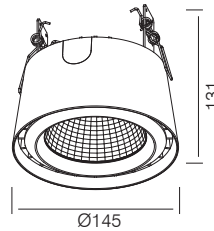

DIMENSIONS

SPECIFICATIONS

Colour (s)	Matt white RAL 9016
	Matt grey RAL 9006
	Matt black RAL 9005
Beam angle	15° / 25°
Fixture material	Die cast aluminium
Environment	Indoor
IP rate	IP20
Operating temperature (Ta)	-20°C / +45°C
Colour consistency (SDCM)	MacAdam step 3
Warranty	3 years / 5 years
Safety Class	II
Input	220-240V

This luminaire contains built-in LED lamps.
The lamps cannot be changed in the luminaire.
Check CONE series please see page 048.

IP20

CITIZEN

AREEK

ITEM SPECIFICATIONS

Description	LED Power	Total Power	LEDs	Driver	Lm/W	CRI (typ.)	UGR
KT6696 3400Lm 3000K	34W	40W	CITIZEN	AREEK	85	80