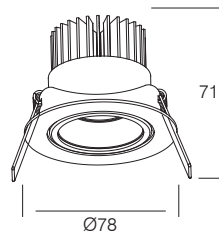

OTHER ITEMS FOR COUPLE FAMILY

RECESSED DOWNLIGHT

DIMENSIONS

SPECIFICATIONS

Colour (s)	Matt white RAL 9016
	Matt grey RAL 9006
	Matt black RAL 9005
Beam angle	40°
Fixture material	Die cast aluminium
Environment	Indoor
IP rate	IP20
Operating temperature (Ta)	-20°C / +45°C
Colour consistency (SDCM)	MacAdam step 3
Warranty	3 years / 5 years
Safety Class	II
Input	100-240V