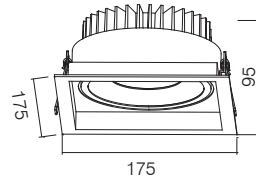

RECESSED DOWNLIGHT

DIMENSIONS