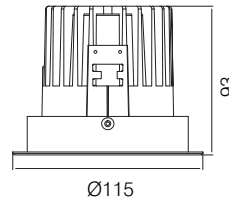

DIMENSIONS