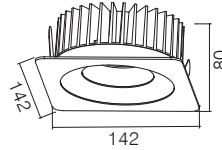

RECESSED DOWNLIGHT

DIMENSIONS