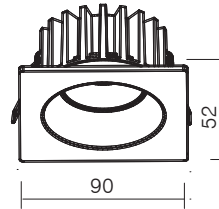

OTHER ITEMS FOR CLOWN FISH FAMILY

RECESSED DOWNLIGHT

DIMENSIONS

SPECIFICATIONS

Colour (s)	Matt white RAL 9016
	Matt grey RAL 9006
	Matt black RAL 9005
Beam angle	30° / 60°
Fixture material	Die cast aluminium
Environment	Indoor
IP rate	IP20
Operating temperature (Ta)	-20°C / +45°C
Colour consistency (SDCM)	MacAdam step 3
Warranty	3 years / 5 years
Safety Class	II
Input	100-240V