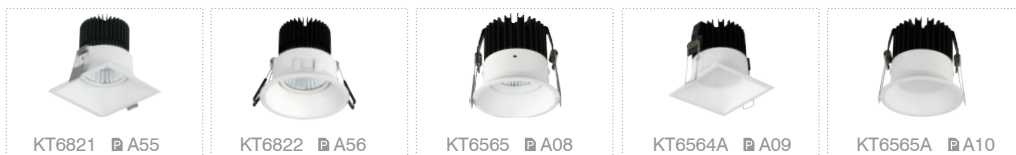

OTHER ITEMS FOR CLOWN FISH FAMILY

RECESSED DOWNLIGHT

DIMENSIONS

SPECIFICATIONS

Colour (s)	Matt white RAL 9016
	Matt grey RAL 9006
	Matt black RAL 9005
Beam angle	35°
Fixture material	Die cast aluminium
Environment	Indoor
IP rate	IP20
Operating temperature (Ta)	-20°C / +45°C
Colour consistency (SDCM)	MacAdam step 5
Warranty	3 years / 5 years
Safety Class	II
Input	100-240V

This luminaire contains built-in LED lamps.
The lamps cannot be changed in the luminaire.
Check TWINS series please see page 007.

IP20

bridgelux

AREEK

ITEM SPECIFICATIONS

Description	LED Power	Total Power	LEDs	Driver	Lm/W	CRI (typ.)	UGR
KT6564 750Lm 3000K	8W	10W	BRIDGELUX	AREEK	75	80	

OTHER ITEMS FOR TWINS FAMILY

RECESSED DOWNLIGHT

DIMENSIONS

SPECIFICATIONS

Colour (s)	Matt white RAL 9016
	Matt grey RAL 9006
	Matt black RAL 9005
Beam angle	35°
Fixture material	Die cast aluminium
Environment	Indoor
IP rate	IP20
Operating temperature (Ta)	-20°C / +45°C
Colour consistency (SDCM)	MacAdam step 5
Warranty	3 years / 5 years
Safety Class	II
Input	100-240V

This luminaire contains built-in LED lamps.
The lamps cannot be changed in the luminaire.
Check TWINS series please see page 007.

IP20

bridgelux

AREEK

ITEM SPECIFICATIONS

Description	LED Power	Total Power	LEDs	Driver	Lm/W	CRI (typ.)	UGR
KT6565 750Lm 3000K	8W	10W	BRIDGELUX	AREEK	75	80	