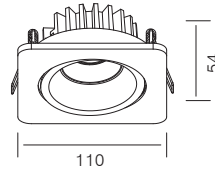

RECESSED DOWNLIGHT

DIMENSIONS