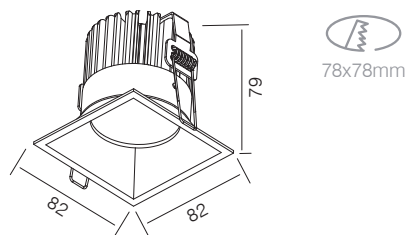

OTHER ITEMS FOR TWINS FAMILY

RECESSED DOWNLIGHT

DIMENSIONS

SPECIFICATIONS

Colour (s)	Matt white RAL 9016
	Matt grey RAL 9006
	Matt black RAL 9005
Beam angle	8°
Fixture material	Die cast aluminium
Environment	Indoor
IP rate	IP20
Operating temperature (Ta)	-20°C / +45°C
Colour consistency (SDCM)	MacAdam step 5
Warranty	3 years / 5 years
Safety Class	II
Input	100-240V