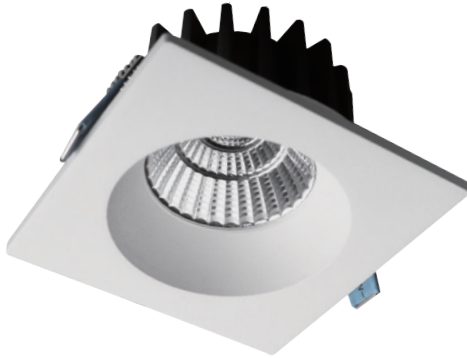

RECESSED DOWNLIGHT