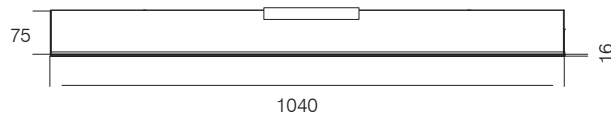

Packing Information

Carton Dimension: 445X420X320mm
PCS / Carton: 24
Carton G.W.: 10.3kg

Surface Finish

Sand White
Sand Grey
Sand Black

Character Optional

HIGH	>80	3000K
CRI	>90	CCT 4000K

WALL LIGHT

WL572