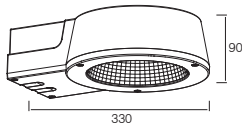

WALL LIGHT

WL545A

RoHS

2100LM @ 3000K / CRI 80 / NICHIA

110~230V AC 50/60 Hz, 32W, AREEK, (Dimmable Optional)
Aluminum Wall Light

Packing Information

Carton Dimension: 580X405X500mm
PCS / Carton: 8
Carton G.W.: 14.5 kg

Surface Finish

Sand White
Sand Grey
Sand Black

Character Optional

HIGH CRI	>80 >90	CCT	3000K 4000K