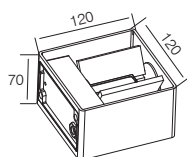

WALL LIGHT

WL536

180LM @ 3000K / CRI 80 / CREE

110~230V AC 50/60 Hz, 8W, AREEK, (Dimmable Optional)
Aluminum Wall Light

Packing Information

Carton Dimension: 395X395X170mm
PCS / Carton: 18
Carton G.W.: 13.6 kg

Surface Finish

Sand White
Sand Grey
Sand Black

Character Optional