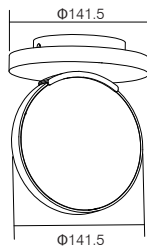

Carton Dimension: mm
PCS / Carton:
Carton G.W.: kg

Surface Finish

Sand White
Sand Grey
Sand Black

Character Optional

WALL LIGHT

WL612

IP20

RoHS

110~230V AC 50/60 Hz, AREEK, (Dimmable Optional)
Aluminum Wall Light

Model	Power	Flux(lm)	L X W X H	Carton Dimension	PCS/Carton	G.W.
WL396	11W	660lm	50X26.5X300mm	345X295X340mm	20	8.6KG
WL396A	21W	1600lm	50X26.5X600mm	345X295X640mm	10	8.6KG