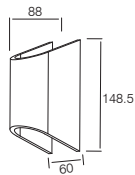

WALL LIGHT

WL542

IP20 RoHS

330LM @ 3000K / CRI 80 / Bridgelux

110~230V AC 50/60 Hz, 8W, AREEK, (Dimmable Optional)
Aluminum Wall Light

Packing Information

Carton Dimension: 520X175X500mm
PCS / Carton: 25
Carton G.W.: 13.2 kg

Surface Finish

Sand White
Sand Grey
Sand Black

Character Optional

HIGH	>80	3000K
CRI	>90	CCT 4000K