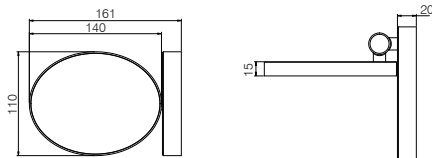

WALL LIGHT

WL611

600LM @ 3000K / CRI 80 / SMD2835

100~240V AC 50/60 Hz, 10W, AREEK, (Dimmable Optional)
Aluminum Rotatable and Tilted Wall Light

Packing Information

Carton Dimension: 390X325X360mm
PCS / Carton: 24
Carton G.W.: 12.3kg

Surface Finish

Sand White
Sand Grey
Sand Black

Character Optional