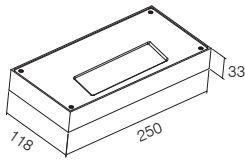

Packing Information

Carton Dimension: 520X175X500mm
PCS / Carton: 25
Carton G.W.: 13.2 kg

Surface Finish

Sand White
Sand Grey
Sand Black

Character Optional

HIGH	>80	3000K
CRI	>90	CCT 4000K

WALL LIGHT

WL397A

300LM @ 3000K / CRI 80 / EPISTAR

110~230V AC 50/60 Hz, 9W, AREEK, (Dimmable Optional)
Aluminum Wall Light

Packing Information

Carton Dimension: 300X290X345mm
PCS / Carton: 20
Carton G.W.: 8.3 kg

Surface Finish