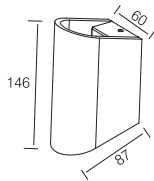

WALL LIGHT

WL541

330LM @ 3000K / CRI 80 / Bridgelux

110~230V AC 50/60 Hz, 8W, AREEK, (Dimmable Optional)
Aluminum Wall Light

Packing Information

Carton Dimension: 520X175X500mm
PCS / Carton: 25
Carton G.W.: 16.7 kg

Surface Finish

Sand White
Sand Grey
Sand Black

Character Optional

HIGH CRI	>80 >90	CCT	3000K 4000K