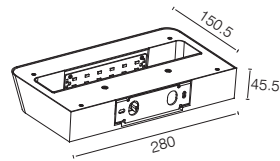

WALL LIGHT

WL398A

IP20 CE RoHS

350LM @ 3000K / CRI 80 / EPICSTAR

110~230V AC 50/60 Hz, 12x0.5W, AREEK, (Dimmable Optional)
Aluminum Wall Light

Packing Information

Carton Dimension: 630X375X330mm
PCS / Carton: 16
Carton G.W.: 19.6 kg

Surface Finish

Sand White
Sand Grey
Sand Black

Character Optional

HIGH CRI	>80 >90	CCT	3000K 4000K