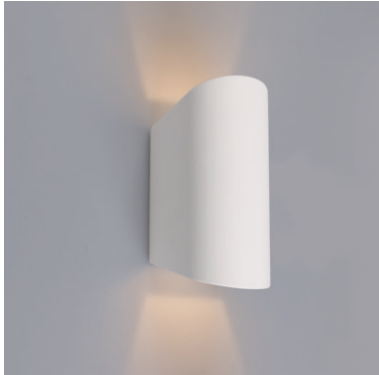

WALL LIGHT

WL541

330LM @ 3000K / CRI 80 / Bridgelux

110~230V AC 50/60 Hz, 8W, AREEK, (Dimmable Optional)
Aluminum Wall Light

Packing Information

Carton Dimension: 520X175X500mm
PCS / Carton: 25
Carton G.W.: 16.7 kg

Surface Finish

Sand White
Sand Grey
Sand Black

Character Optional

HIGH CRI	>80 >90	CCT	3000K 4000K