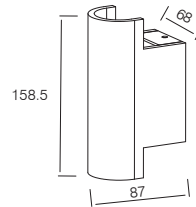

Packing Information

Carton Dimension: 390X325X360mm
PCS / Carton: 24
Carton G.W.: 12.3kg

Surface Finish

Sand White
Sand Grey
Sand Black

Character Optional

WALL LIGHT

WL396/WL396A

Flux @ 3000K / CRI 80 / EVERLIGHT

110~230V AC 50/60 Hz, AREEK, (Dimmable Optional)
Aluminum Wall Light

Model	Power	Flux(lm)	L X W X H	Carton Dimension	PCS/Carton	G.W.
WL396	11W	660lm	50X26.5X300mm	345X295X340mm	20	8.6KG
WL396A	21W	1600lm	50X26.5X600mm	345X295X640mm	10	8.6KG

Packing Information

Carton Dimension: 520X175X500mm
PCS / Carton: 25
Carton G.W.: 16.7 kg

Surface Finish

Sand White
Sand Grey
Sand Black

Character Optional

HIGH CRI	>80 >90	CCT	3000K 4000K
-------------	------------	-----	----------------

WALL LIGHT

WL543

   IP20 CE RoHS

330LM @ 3000K / CRI 80 / Bridgelux

110~230V AC 50/60 Hz, 8W, AREEK, (Dimmable Optional)
Aluminum Wall Light

Packing Information

Carton Dimension: 520X175X500mm
PCS / Carton: 25
Carton G.W.: 20.7 kg