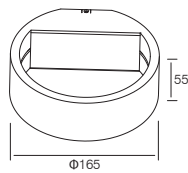

WALL LIGHT

WL546

IP20 CE RoHS

560LM @ 3000K / CRI 80 / Bridgelux

110~230V AC 50/60 Hz, 8W, AREEK, (Dimmable Optional)
Aluminum Wall Light

Packing Information

Carton Dimension: 435X315X350mm
PCS / Carton: 12
Carton G.W.: 16.6 kg

Surface Finish

Sand White
Sand Grey
Sand Black

Character Optional

HIGH CRI	>80 >90	CCT	3000K 4000K