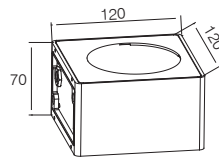

WALL LIGHT

WL537

160LM @ 3000K / CRI 80 / CREE

110~230V AC 50/60 Hz, 8W, AREEK, (Dimmable Optional)
Aluminum Wall Light

Packing Information

Carton Dimension: 395X395X170mm
PCS / Carton: 12
Carton G.W.: 12.8 kg

Surface Finish

Sand White
Sand Grey
Sand Black

Character Optional

HIGH	>80	3000K
CRI	>90	CCT 4000K