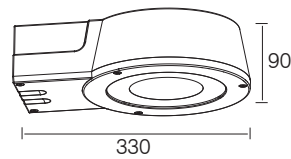

WALL LIGHT

WL545B

2100LM @ 3000K / CRI 80 / Bridgelux

110~230V AC 50/60 Hz, 32W, AREEK, (Dimmable Optional)
Aluminum Wall Light

Packing Information

Carton Dimension: 580X405X500mm
PCS / Carton: 8
Carton G.W.: 17kg

Surface Finish

Sand White
Sand Grey
Sand Black

Character Optional

HIGH CRI	>80 >90		3000K 4000K