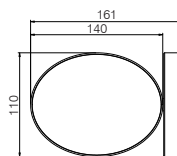

WALL LIGHT

WL613

900LM @ 3000K / CRI 80 / 15° / 24° / 36° / CITIZEN

100~240V AC 50/60 Hz, 10W, AREEK, (Dimmable Optional)
Aluminum Rotatable and Tilted Wall Light

Packing Information

Carton Dimension: 390X325X360mm
PCS / Carton: 24
Carton G.W.: 12.3kg

Surface Finish

Sand White
Sand Grey
Sand Black

Character Optional