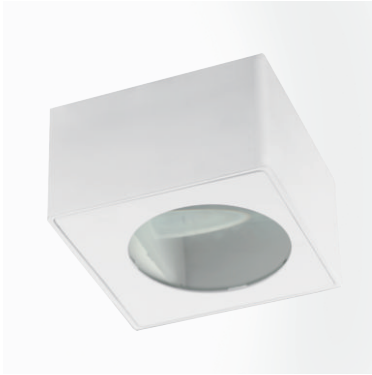

WALL LIGHT

WL537

160LM @ 3000K / CRI 80 / CREE

110~230V AC 50/60 Hz, 8W, AREEK, (Dimmable Optional)
Aluminum Wall Light

Packing Information

Carton Dimension: 395X395X170mm
PCS / Carton: 12
Carton G.W.: 12.8 kg

Surface Finish

Sand White
Sand Grey
Sand Black

Character Optional

HIGH	>80	3000K
CRI	>90	CCT 4000K