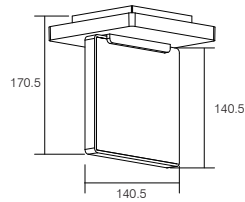

WALL LIGHT

WL610

1080LM @ 3000K / CRI 80 / 15° / 24° / 36° / CITIZEN

100~240V AC 50/60 Hz, 12W, Global, (Dimmable Optional)
Aluminum Wall Light
Adaptor Driver Inside

Packing Information

Carton Dimension: mm
PCS / Carton:
Carton G.W.: kg

Surface Finish

Sand White
Sand Grey
Sand Black

Character Optional