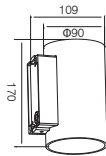

Carton Dimension: 395X395X170mm
PCS / Carton: 12
Carton G.W.: 12.8 kg

Surface Finish

Sand White
Sand Grey
Sand Black

Character Optional

HIGH	>80	3000K
CRI	>90	CCT 4000K

WALL LIGHT

WL538

180LM @ 3000K / CRI 80 / CREE