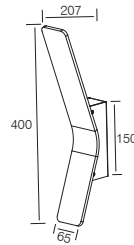

WALL LIGHT

WL544

800LM @ 3000K / CRI 80 / Bridgelux

110~230V AC 50/60 Hz, 15W, AREEK, (Dimmable Optional)
Aluminum Wall Light

Packing Information

Carton Dimension: 445X420X320mm
PCS / Carton: 24
Carton G.W.: 10.3kg

Surface Finish

Sand White
Sand Grey
Sand Black

Character Optional

HIGH	>80	3000K
CRI	>90	CCT 4000K