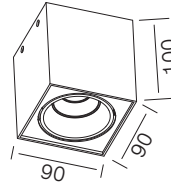

CEILING LIGHT