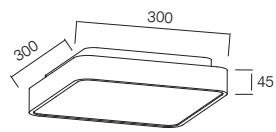

CEILING LIGHT