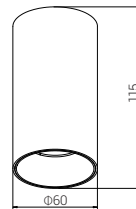

CEILING LIGHT