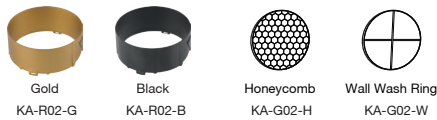

Character Optional