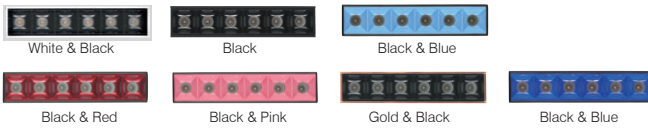

Surface Finish