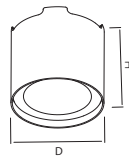

CEILING LIGHT