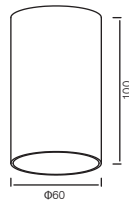

CEILING LIGHT Housing