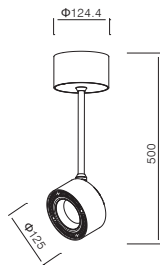

CEILING LIGHT