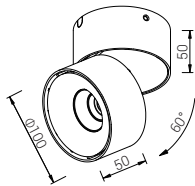

XD2104

RoHS

840LM @ 3000K / CRI 80 / 35° / Bridgelux

110~230V AC 50/60 Hz, 12W, AREEK, (Dimmable Optional)
Aluminum Tilted and Rotatable Ceiling Light

Packing Information

Carton Dimension: 595X245X200mm
PCS / Carton: 10
Carton G.W.: 9 kg

Surface Finish

Sand White
Sand Grey
Sand Black

Character Optional

HIGH CRI	>80 >90	CCT	3000K 4000K	BEAM	35°