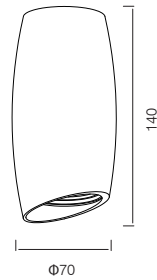

CEILING LIGHT HOUSING

XD2105

Aluminum Die-casting LED Housing

Lamp Type: MR16 standard, GU10 Optional
Aluminum Tilted LED Housing

Packing Information

Carton Dimension: 435X435X410mm
PCS / Carton: 12
Carton G.W.: 6 kg

Surface Finish

Sand White
Sand Grey
Sand Black

Lamp Optional