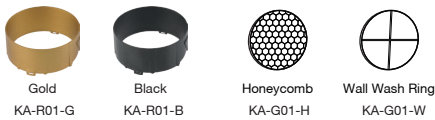

Character Optional