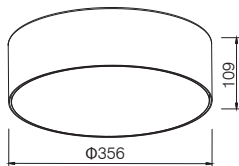

CEILING LIGHT