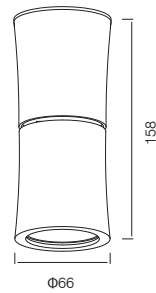

CEILING LIGHT HOUSING

XD2065

Aluminum Die-casting LED Housing

Lamp Type: MR16 standard, GU10 Optional
Aluminum Tilted LED Housing

Packing Information

Carton Dimension: 435X435X410mm
PCS / Carton: 12
Carton G.W.: 6 kg

Surface Finish

Sand White
Sand Grey
Sand Black

Lamp Optional