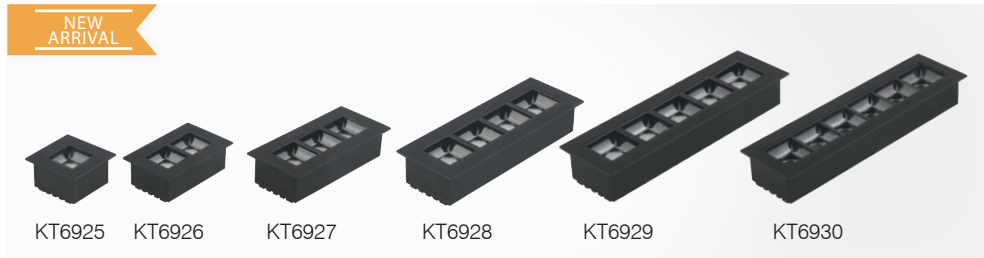

RECESSED DOWNLIGHT

IP20 CE RoHS

Flux @ 3000K / CRI 80 / 12° / 24° / 36° / 48° / CREE

110~220V AC 50/60 Hz, ARREK, (Dimmable Optional)
Aluminum Recessed Downlight, Head Fixed

Model	Power	Flux	L X W X H	Cutout	Carton Dimension	PCS/Carton	G.W.
KT6925	3W	90lm	50X50X27MM	46X44MM	375X305X375mm	100	12.0kg
KT6926	5W	150lm	80X50X37MM	46X74MM	475X400X425mm	100	18.0kg
KT6927	7W	210lm	110X50X35MM	46X104MM	475X400X275mm	50	13.0kg
KT6928	12W	360lm	140X50X35MM	46X134MM	475X400X335mm	50	16.0kg
KT6929	14W	420lm	170X50X35MM	46X164MM	475X400X395mm	50	19.0kg
KT6930	17W	510lm	180X50X35MM	46X174MM	475X400X415mm	50	12.0kg

Surface Finish

Sand White
Sand Grey
Sand Black

Character Optional

HIGH CRI	>80	CCT	3000K 4000K	BEAM	12° 24° 36° 48°