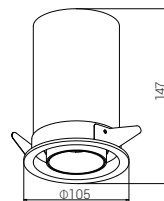

RECESSED DOWNLIGHT