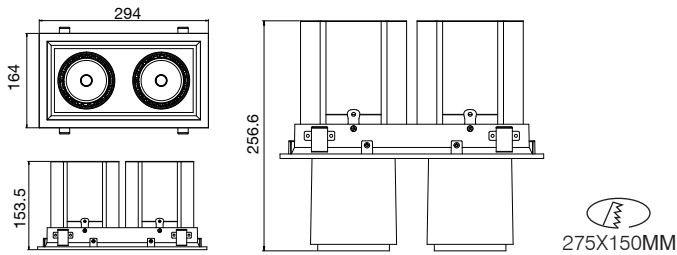

RECESSED DOWNLIGHT

KT6988

6000LM @ 3000K / CRI 80 / 18° / 26° / 38° / 55° / Bridgelux

100~240V AC 50/60 Hz, 2X32W, AREEK, (Dimmable Optional)
Aluminum Rotatable Recessed Downlight

Surface Finish

Sand White
Sand Grey
Sand Black

Character Optional

HIGH CRI	>80 >90	CCT	3000K 4000K	BEAM	18° 26° 38° 55°