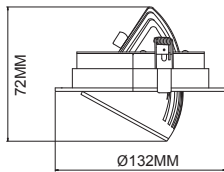

RECESSED DOWNLIGHT