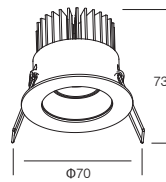

RECESSED DOWNLIGHT