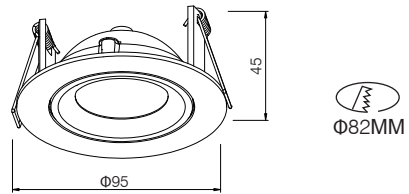

RECESSED DOWNLIGHT