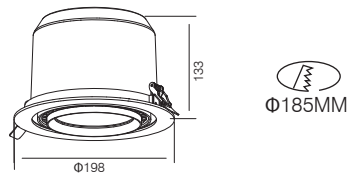

RECESSED DOWNLIGHT