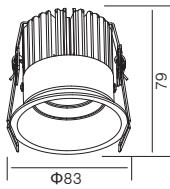

RECESSED DOWNLIGHT