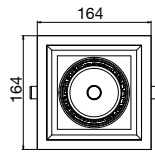

RECESSED DOWNLIGHT