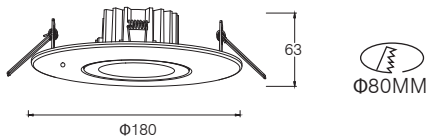

RECESSED DOWNLIGHT