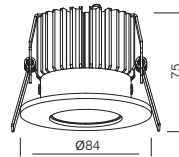

RECESSED DOWNLIGHT