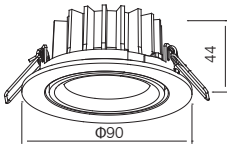

RECESSED DOWNLIGHT