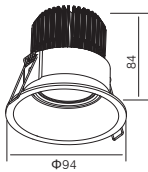

RECESSED DOWNLIGHT