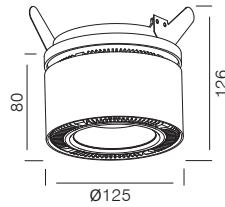

RECESSED DOWNLIGHT

KT6566

2600LM @ 3000K / CRI 80 / 18° / Bridgelux

110~230V AC 50/60 Hz, 35W, AREEK, (Dimmable Optional)
Aluminum Tilted Recessed Downlight

Packing Information

Carton Dimension: 480X325X345mm
PCS/Carton: 12
Carton G.W.: 14.6 kg

Surface Finish

Sand White
Sand Grey
Sand Black

Character Optional