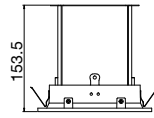

RECESSED DOWNLIGHT