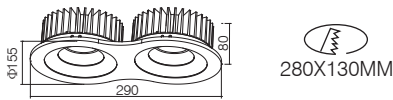

RECESSED DOWNLIGHT

KT6583-2

2600LM @ 3000K / CRI 80 / 18° / CITIZEN

110~230V AC 50/60 Hz, 2x25W, AREEK, (Dimmable Optional)
Aluminum Recessed Downlight, Head Fixed

Packing Information

Carton Dimension: 425X360X325mm
PCS / Carton: 6
Carton G.W.: 13 kg

Surface Finish

Sand White
Sand Grey
Sand Black

Character Optional

HIGH CRI	>80 >90	CCT	3000K 4000K	BEAM	10° 18°
					24° 30° 40° 60°