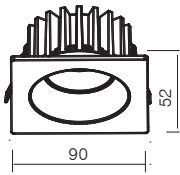

RECESSED DOWNLIGHT