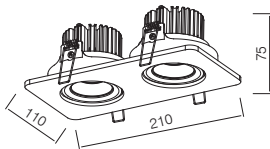

RECESSED DOWNLIGHT