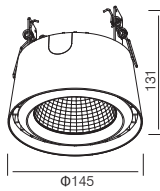

RECESSED DOWNLIGHT