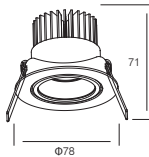

RECESSED DOWNLIGHT