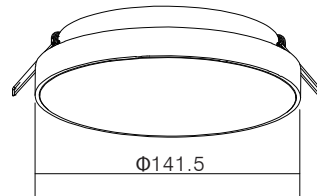

RECESSED DOWNLIGHT