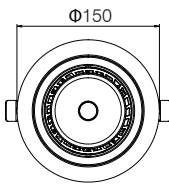

RECESSED DOWNLIGHT