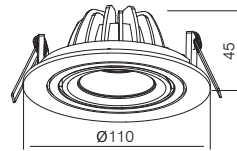

RECESSED DOWNLIGHT