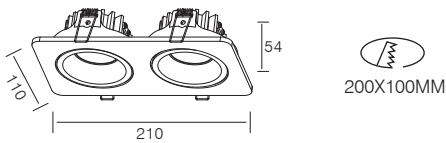

RECESSED DOWNLIGHT