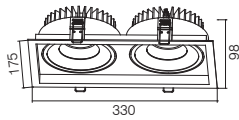

RECESSED DOWNLIGHT

310X168MM

KT6585-2

2600LM @ 3000K / CRI 80 / 30° / CITIZEN

110~230V AC 50/60 Hz, 2x25W, AREEK, (Dimmable Optional)
Aluminum Tilted Recessed Downlight

Packing Information

Carton Dimension: 465X400X320mm
PCS / Carton: 6
Carton G.W.: 17 kg

Surface Finish

Sand White
Sand Grey
Sand Black

Character Optional

HIGH CRI	>80 >90	CCT	3000K 4000K	BEAM	10° 18°
					24° 30° 40° 60°