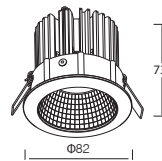

RECESSED DOWNLIGHT

KT6613

CE RoHS

800LM @ 3000K / CRI 80 / 30° / Bridgelux

110~230V AC 50/60 Hz, 10W, AREEK, (Dimmable Optional)
Aluminum Recessed Downlight, Head Fixed

Packing Information

Carton Dimension : 410X210X255mm
PCS/Carton: 24
Carton G.W.: 7 kg

Surface Finish

Sand White
Sand Grey
Sand Black

Character Optional

>80

>90

3000K

4000K

30°