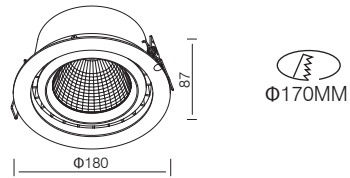

RECESSED DOWNLIGHT

KT6697

IP20

CE RoHS

3200LM @ 3000K / CRI 80 / 25° / CITIZEN

110~230V AC 50/60 Hz, 40W, AREEK, (Dimmable Optional)
Aluminum Recessed Downlight

Packing Information

Carton Dimension: :430X400X365mm
PCS/Carton: 12
Carton G.W.: 13 kg

Surface Finish

Sand White
Sand Grey
Sand Black

Character Optional

>80
>90

3000K
4000K

15° 25°