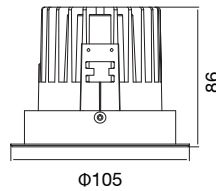

RECESSED DOWNLIGHT