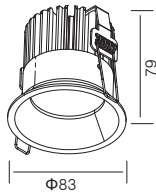

RECESSED DOWNLIGHT