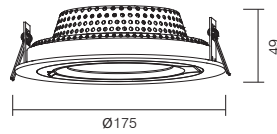

RECESSED DOWNLIGHT