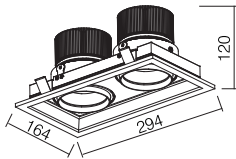

RECESSED DOWNLIGHT