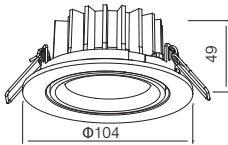

RECESSED DOWNLIGHT