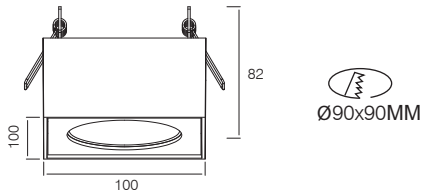

RECESSED DOWNLIGHT