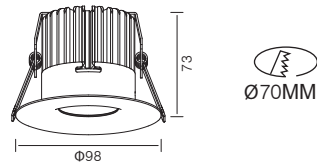

RECESSED DOWNLIGHT