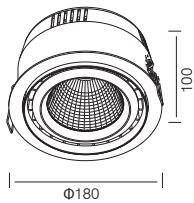

RECESSED DOWNLIGHT