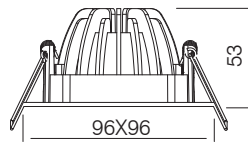

RECESSED DOWNLIGHT