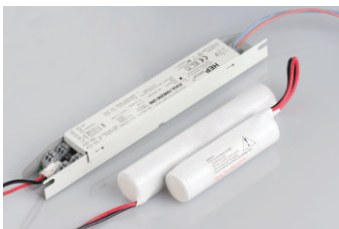

Character Optional