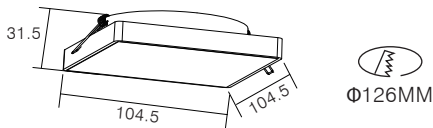

RECESSED DOWNLIGHT