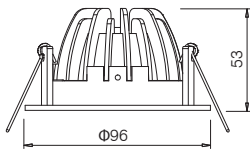

RECESSED DOWNLIGHT