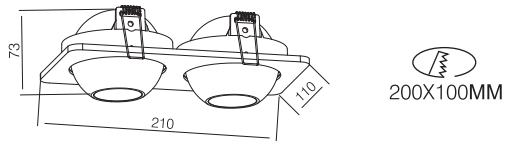

RECESSED DOWNLIGHT