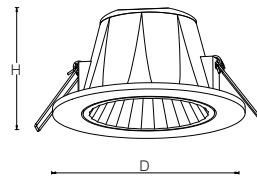

RECESSED DOWNLIGHT