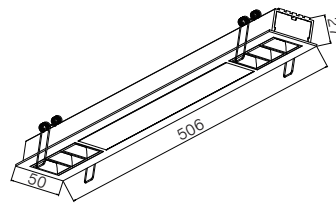

RECESSED DOWNLIGHT