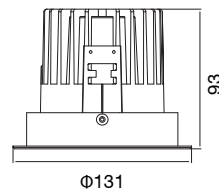

RECESSED DOWNLIGHT