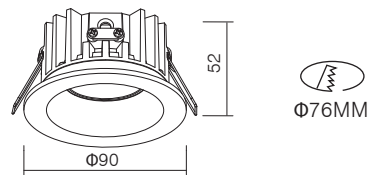

RECESSED DOWNLIGHT