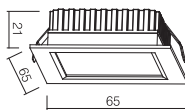

RECESSED DOWNLIGHT

Ø60MM

FT211 / FT211C

IP20 CE RoHS

120LM @ 3000K / CRI 80 / 110° / EPISTAR

110~230V AC 50/60 Hz, 3W, AREEK, (Dimmable Optional)
Aluminum Small Fixed Downlight

Packing Information

Carton Dimension: 580X580X170mm
PCS / Carton: 200
Carton G.W.: 22 kg

Surface Finish

Sand White
Sand Grey
Sand Black

Character Optional