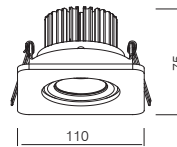

RECESSED DOWNLIGHT