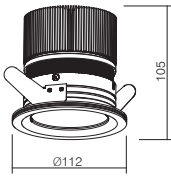

RECESSED DOWNLIGHT