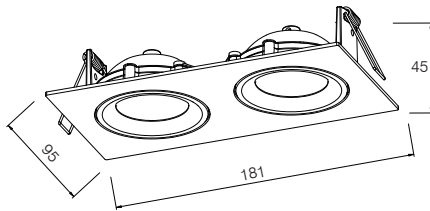

KT6925 3W 90lm

KT6926 5W 150lm

KT6927 7W 210lm

KT6928 12W 360lm

KT6929 14W 420lm

RECESSED DOWNLIGHT