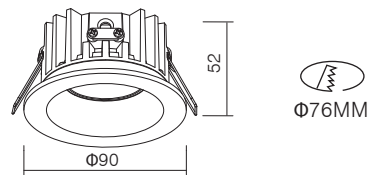

RECESSED DOWNLIGHT