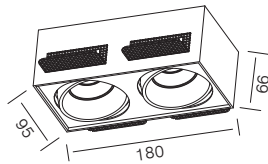

RECESSED DOWNLIGHT