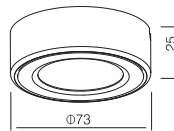

RECESSED DOWNLIGHT

FT210C

FT210 / FT210C

120LM @ 3000K / CRI 80 / 110° / EPISTAR

110~230V AC 50/60 Hz, 3W, AREEK, (Dimmable Optional)
Aluminum Small Fixed Downlight

Packing Information

Carton Dimension: 580X580X170mm
PCS / Carton: 200
Carton G.W.: 22 kg

Surface Finish

Sand White
Sand Grey
Sand Black

Character Optional