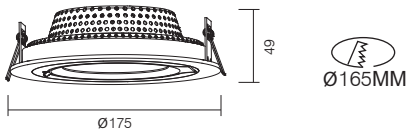

RECESSED DOWNLIGHT