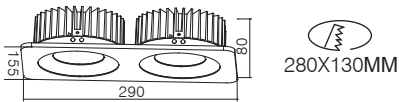

RECESSED DOWNLIGHT

KT6584-2

2600LM @ 3000K / CRI 80 / 30° / CITIZEN

110~230V AC 50/60 Hz, 2x25W, AREEK, (Dimmable Optional)
Aluminum Recessed Downlight, Head Fixed

Packing Information

Carton Dimension: 435X360X290mm
PCS / Carton: 6
Carton G.W.: 13 kg

Surface Finish

Sand White
Sand Grey
Sand Black

Character Optional

HIGH CRI	>80 >90	CCT	3000K 4000K	BEAM	10° 18°
					24° 30° 40° 60°