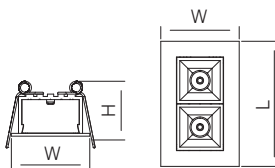

RECESSED DOWNLIGHT

IP20 CE RoHS

Flux @ 3000K / CRI 80 / 12° / 24° / 36° / 48° / CREE

110~220V AC 50/60 Hz, ARREK, (Dimmable Optional)
Aluminum Recessed Downlight, Head Fixed

Model	Power	Flux	L X W X H	Cutout	Carton Dimension	PCS/Carton	G.W.
KT6925	3W	90lm	50X50X27MM	46X44MM	375X305X375mm	100	12.0kg
KT6926	5W	150lm	80X50X37MM	46X74MM	475X400X425mm	100	18.0kg
KT6927	7W	210lm	110X50X35MM	46X104MM	475X400X275mm	50	13.0kg
KT6928	12W	360lm	140X50X35MM	46X134MM	475X400X335mm	50	16.0kg
KT6929	14W	420lm	170X50X35MM	46X164MM	475X400X395mm	50	19.0kg
KT6930	17W	510lm	180X50X35MM	46X174MM	475X400X415mm	50	12.0kg

Surface Finish

Sand White
Sand Grey
Sand Black

Character Optional

HIGH CRI	>80	CCT	3000K 4000K	BEAM	12° 24° 36° 48°