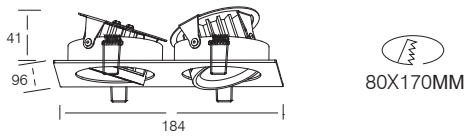

RECESSED DOWNLIGHT