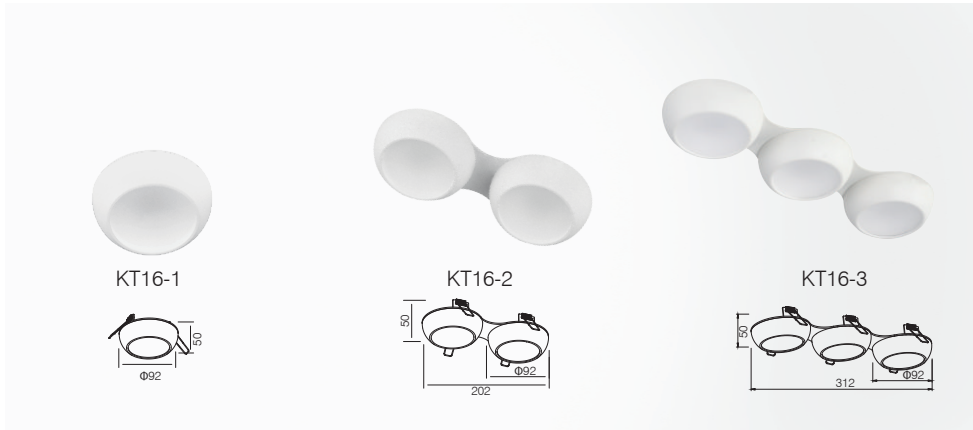

RECESSED DOWNLIGHT

KT16-1 / KT16-2 / KT16-3 RoHS

Flux @ 3000K / CRI 80 / 90° / NICHIA

110~230V AC 50/60 Hz, AREEK, (Dimmable Optional)
Aluminum Recessd Downlight, Head Fixed

Model	Power	Flux(lm)	Cutout	Carton Dimension	PCS/Carton	G.W.
KT16-1	8W	500lm	Φ75mm	520X255X350mm	50	21.5 KG
KT16-2	2x8W	1000lm	2xΦ75mm	500X435X280mm	32	21.8 KG
KT16-3	3x8W	1500lm	3xΦ75mm	500X335X415mm	24	25.6 KG

Surface Finish

Sand White
Sand Grey
Sand Black

Character Optional