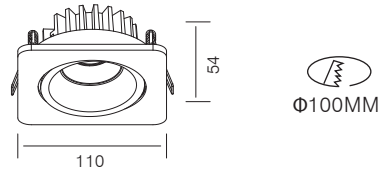

RECESSED DOWNLIGHT