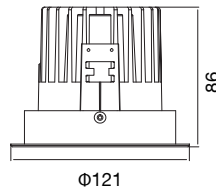

RECESSED DOWNLIGHT