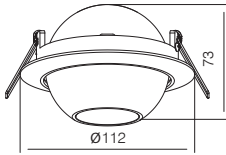

RECESSED DOWNLIGHT