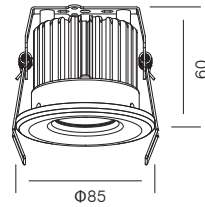

RECESSED DOWNLIGHT

KT6830

IP20

RoHS

570LM @ 3000K / CRI 80 / 36° / LUMENS

120V AC 50/60 Hz, 8W, (Dimmable Optional)
Aluminum Recessed Downlight, Head Fixed

Packing Information

Carton Dimension: 520X270X275mm
PCS/Carton: 24
Carton G.W.: 9.1 kg

Surface Finish

Sand White
Sand Grey
Sand Black

Character Optional

>80
>90

3000K
4000K

36°