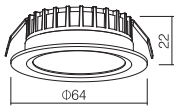

RECESSED DOWNLIGHT

FT210 / FT210C

120LM @ 3000K / CRI 80 / 110° / EPISTAR

110~230V AC 50/60 Hz, 3W, AREEK, (Dimmable Optional)
Aluminum Small Fixed Downlight

Packing Information

Carton Dimension: 580X580X170mm
PCS / Carton: 200
Carton G.W.: 22 kg

Surface Finish

Sand White
Sand Grey
Sand Black

Character Optional