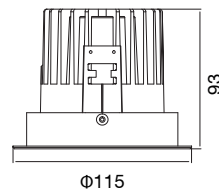

RECESSED DOWNLIGHT