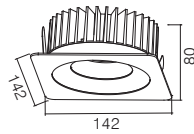

RECESSED DOWNLIGHT