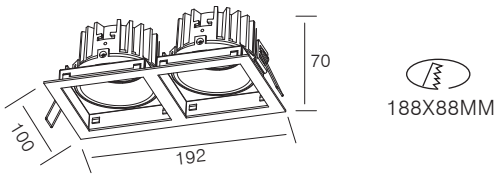

RECESSED DOWNLIGHT