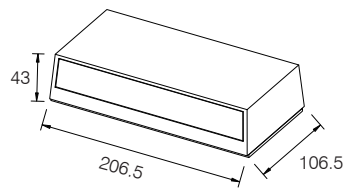

   IP65 CE RoHS

417LM @ 3000K / CRI 80 / Philip3030

220~240V AC 50/60 Hz, 12W, (Dimmable Optional)
Aluminum Outdoor Wall Light

Packing Information

Carton Dimension: 405X275X280 mm
PCS / Carton: 24

Surface Finish

Packing Information

Carton Dimension: 345X225X260 mm
PCS / Carton: 12

Surface Finish

Sand White
Sand Grey
Sand Black

Character Optional

HIGH CRI	>80	3000K
	>90	4000K

OUTDOOR LIGHT (WALL LIGHT)

WL577

906LM @ 3000K / CRI 80 / Philip3030

220~240V AC 50/60 Hz, 30W, (Dimmable Optional)
Aluminum Outdoor Wall Light

Packing Information

Carton Dimension: 345X225X240 mm
PCS / Carton: 12

Surface Finish

Sand White
Sand Grey
Sand Black

Packing Information

Carton Dimension: 470X375X260 mm
PCS / Carton: 30

Surface Finish

Sand White
Sand Grey
Sand Black

Character Optional

HIGH CRI	>80	CCT	3000K
	>90		4000K

OUTDOOR LIGHT (UNDERGROUND LIGHT)

OUTDOOR LIGHT (UNDERGROUND LIGHT)