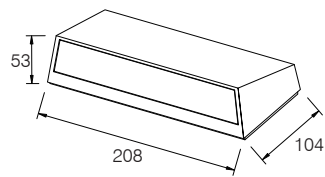

OUTDOOR LIGHT (WALL LIGHT)