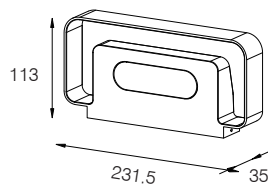

OUTDOOR LIGHT (WALL LIGHT)