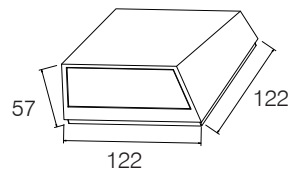

Wall light WL558

OUTDOOR LIGHT (WALL LIGHT)