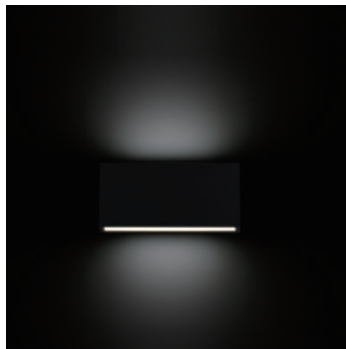

Character Optional

HIGH	>80		3000K
CRI	>90	CCT	4000K