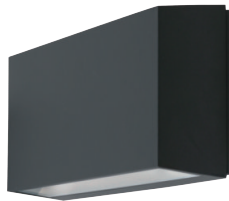

OUTDOOR LIGHT (WALL LIGHT)

OUTDOOR LIGHT (WALL LIGHT)

Wall light WL569

Wall light WL576

Wall light WL577

Wall light WL558

OUTDOOR LIGHT (WALL LIGHT)

WL569

   IP65 CE RoHS

417LM @ 3000K / CRI 80 / Philip3030

220~240V AC 50/60 Hz, 12W, (Dimmable Optional)
Aluminum Outdoor Wall Light

Packing Information

Carton Dimension: 405X275X280 mm
PCS / Carton: 24

Surface Finish

Packing Information

Carton Dimension: 345X225X260 mm
PCS / Carton: 12

Surface Finish

Sand White
Sand Grey
Sand Black

Character Optional

HIGH CRI	>80	3000K
	>90	4000K

OUTDOOR LIGHT (WALL LIGHT)

WL577