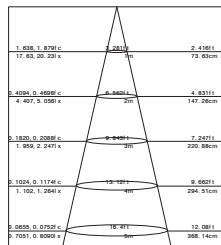

Photometric files for other CCT & beam are available

Standard Packing Information

CARTON BOX: 375X195X400MM
PCS/CARTON: 20PCS
CARTON G.W.: 9.6KG