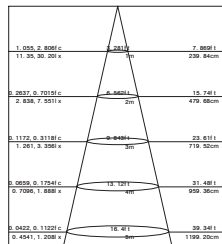

Standard Packing Information

CARTON BOX: 395X395X170MM
PCS/CARTON: 18PCS
CARTON G.W.: 13.6KG