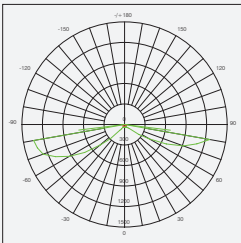

Standard Optical & Electrical Characteristics

LED BRAND: BRIDGELUX
 DRIVER BRAND: AREEK
 INPUT: 110-230V AC 50/60HZ
 CCT: 3000K
 CRI: > 80
 LED OUTPUT: 2000LM
 SYSTEM OUTPUT: 1300LM
 LED POWER: 26W
 SYSTEM POWER: 28W
 BEAM: 25°