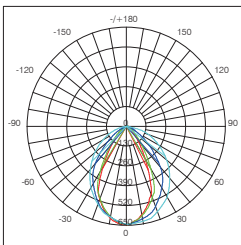

Standard Mechanical Parameters

MAIN BODY MATERIAL: ALUMINIUM DIE-CASTING
 SURFACE FINISH: MW RAL 9016
 IP: 65
 OVERALL DIMENSION: 1040X15X75MM

Standard Optical & Electrical Characteristics

LED BRAND: EVERLIGHT
 DRIVER BRAND: AREEK
 INPUT: 110-230V AC 50/60HZ
 CCT: 3000K
 CRI: >80
 LED OUTPUT: 1220LM
 SYSTEM OUTPUT: 980LM
 LED POWER: 18W
 SYSTEM POWER: 20W
 BEAM: 73°