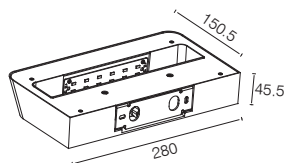

WL397A-9W-3000K-65°

Photometric files for other CCT & beam are available

Standard Packing Information

CARTON BOX: 300X290X345MM
 PCS/CARTON: 20PCS
 CARTON G.W.: 8.3KG

WALL LIGHT

CE RoHS

WL398A

Trim Finish Optional: