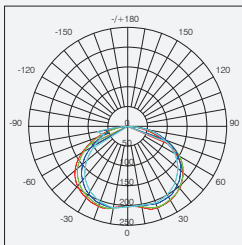

WL544--15W-3000K-25°