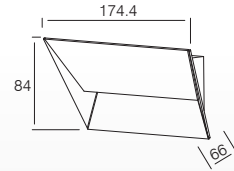

Trim Finish Optional:

- ☐ Matte White RAL 9016
- ☐ Matte Grey RAL 9006
- ☐ Matte Black RAL 9005

Standard Mechanical Parameters

MAIN BODY MATERIAL: ALUMINIUM DIE-CASTING
SURFACE FINISH: MW RAL 9016
IP: 20
OVERALL DIMENSION: 175X66XH84MM

Standard Optical & Electrical Characteristics

LED BRAND: CREE
DRIVER BRAND: AREEK
INPUT: 110-240V AC 50/60HZ
CCT: 3000K
CRI: > 80
LED OUTPUT: 350LM
SYSTEM OUTPUT: 250LM
LED POWER: 4W
SYSTEM POWER: 5W
BEAM: 25°