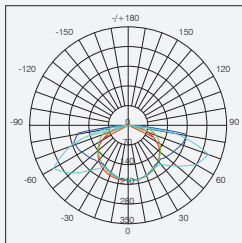

Standard Mechanical Parameters

MAIN BODY MATERIAL: ALUMINIUM DIE-CASTING
 SURFACE FINISH: MW RAL9016
 IP: 20
 OVERALL DIMENSION: 87XH158.5MM

Standard Optical & Electrical Characteristics

LED BRAND: BRIDGELUX
 DRIVER BRAND: AREEK
 INPUT: 110-230V AC 50/60HZ
 CCT: 3000K
 CRI: > 80
 LED OUTPUT: 420LM
 SYSTEM OUTPUT: 330LM
 LED POWER: 6W
 SYSTEM POWER: 7.5W
 BEAM: 100°