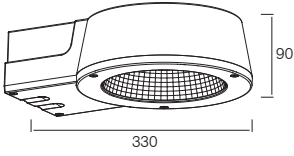

WL545B-32W-3000K-24°

Photometric files for other CCT & beam are available

Standard Packing Information

CARTON BOX: 575X380X440MM
 PCS/CARTON: 8PCS
 CARTON G.W.: 17KG

WALL LIGHT

WL545A

Trim Finish Optional:

- Matte White RAL 9016
- Matte Grey RAL 9006
- Matte Black RAL 9005