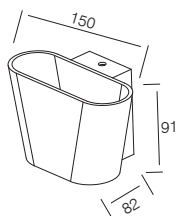

WL552

Trim Finish Optional:

- ☐ Matte White RAL 9016
- ☐ Matte Grey RAL 9006
- ☐ Matte Black RAL 9005