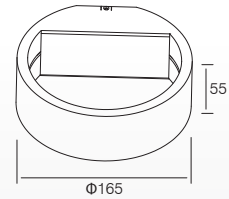

WL543-7.5W-3000K-100°

2.832 x 5837 c	2.2510	5.2488 f
30.736 48.028 x	158.95cm	
0.1055 1.1261 c	5.3602 c	10.511
7.594 12.258 x	37	318.95cm
0.3136 0.5621 c	0.8488 c	15.141
3.375 5.418 x	27	472.88cm
0.1794 0.2841 c	18.1181	20.591 f
1.895 3.054 x	45	638.84cm
0.1129 0.1821 c	16.911	28.241 f
1.215 1.961 x	37	798.79cm

Photometric files for other CCT & beam are available

Standard Packing Information

CARTON BOX: 520X175X500MM
 PCS/CARTON: 25PCS
 CARTON G.W.: 20.7KG

WALL LIGHT

CE RoHS

HIGH CRI >80
>90

CCT 3000K
4000K

BEAM 25°

WL546

Trim Finish Optional:

- Matte White RAL 9016
- Matte Grey RAL 9006
- Matte Black RAL 9005

Standard Mechanical Parameters

MAIN BODY MATERIAL: ALUMINIUM DIE-CASTING
SURFACE FINISH: MW RAL 9016
IP: 20
OVERALL DIMENSION: $\Phi 165 \times H55 \text{MM}$