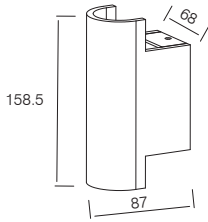

WL541-7.5W-3000K-100°

0.337, 2.699 c	3.433 l	1.849 f
25.37, 28.95 x	1 m	58.37cm
0.699, 0.872 c	4.25m	3.699 f
0.94, 1.258 x	5m	112.74cm
0.2618, 0.2989 c	3.443m	5.449 f
2.819, 3.217 x	5m	169.11cm
0.1475, 0.168 c	14.12m	7.209 f
1.585, 1.626 x	50m	225.46cm
0.0236, 0.0269 c	37.811 f	18.49 f
0.2337, 0.2695 x	100m	583.71cm

Photometric files for other CCT & beam are available

Standard Packing Information

CARTON BOX: 520X175X500MM
 PCS/CARTON: 25PCS
 CARTON G.W.: 16.7KG

WALL LIGHT

CE RoHS

HIGH CRI	>80 >90
CCT	3000K 4000K
BEAM	100°

WL542

Trim Finish Optional:

- Matte White RAL 9016
- Matte Grey RAL 9006
- Matte Black RAL 9005

Standard Mechanical Parameters

MAIN BODY MATERIAL: ALUMINIUM DIE-CASTING
SURFACE FINISH: MW RAL 9016
IP: 54
OVERALL DIMENSION: 88X60XH148.5MM

Standard Packing Information

CARTON BOX: 520X175X500MM
PCS/CARTON: 25PCS
CARTON G.W.: 13.2KGs

WALL LIGHT

WL543

Trim Finish Optional:

- Matte White RAL 9016
- Matte Grey RAL 9006
- Matte Black RAL 9005

HIGH CRI	>80 >90	CCT	3000K 4000K	BEAM	100°
----------	------------	-----	----------------	------	------