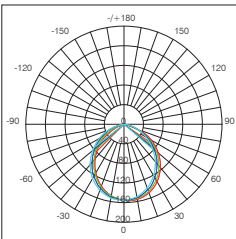

Trim Finish Optional:

- Matte White RAL 9016
- Matte Grey RAL 9006
- Matte Black RAL 9005

Standard Mechanical Parameters

MAIN BODY MATERIAL: ALUMINIUM DIE-CASTING
 SURFACE FINISH: MW RAL 9016
 IP: 65
 OVERALL DIMENSION: 88X60XH149MM

Standard Optical & Electrical Characteristics

LED BRAND: EDISON
 DRIVER BRAND: AREEK
 INPUT: 110-230V AC 50/60HZ
 CCT: 3000K
 CRI: > 80
 LED OUTPUT: 460LM
 SYSTEM OUTPUT: 370LM
 LED POWER: 6W
 SYSTEM POWER: 9W
 BEAM: 90°