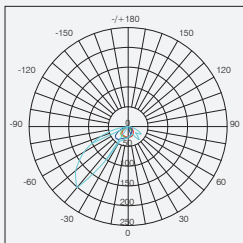

WL541-7.5W-3000K-100°

0.337, 2.699 c	3.433 l	1.849 f
25.37, 28.95 x	1 m	58.37cm
0.699, 0.872 c	4.25m	3.699 f
0.94, 1.258 x	5m	112.74cm
0.2618, 0.2989 c	3.443m	5.449 f
2.819, 3.217 x	5m	169.11cm
0.1475, 0.168 c	14.12m	7.209 f
1.585, 1.626 x	50m	225.46cm
0.0236, 0.0269 c	37.811 f	18.49 f
0.2337, 0.2695 x	100m	583.71cm

Photometric files for other CCT & beam are available

Standard Packing Information

CARTON BOX: 520X175X500MM
PCS/CARTON: 25PCS
CARTON G.W.: 16.7KG