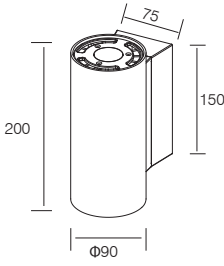

Photometric files for other CCT & beam are available

Standard Packing Information

CARTON BOX: 630X375X330MM
 PCS/CARTON: 16PCS
 CARTON G.W.: 19.6KG

WALL LIGHT

CE RoHS

HIGH CRI	>80
	>90
CCT	3000K
	4000K
BEAM	100°

Standard Mechanical Parameters

MAIN BODY MATERIAL: ALUMINIUM DIE-CASTING
 SURFACE FINISH: MW RAL 9016
 IP: 54
 OVERALL DIMENSION: 120X120XH70MM

Standard Optical & Electrical Characteristics

LED BRAND: HONGLI
 DRIVER BRAND: AREEK
 INPUT: 110-230V AC 50/60HZ
 CCT: 3000K
 CRI: > 80
 LED OUTPUT: 225LM
 SYSTEM OUTPUT: 180LM
 LED POWER: 2x3W
 SYSTEM POWER: 8W
 BEAM: 100°

WL538-8W-3000K-100°

Photometric files for other CCT & beam are available

Standard Packing Information

CARTON BOX: 357X300X335MM
 PCS/CARTON: 18PCS
 CARTON G.W.: 13.4KG

WALL LIGHT

WL539

Trim Finish Optional:

- Matte White RAL 9016
- Matte Grey RAL 9006
- Matte Black RAL 9005

Standard Mechanical Parameters

MAIN BODY MATERIAL: ALUMINIUM DIE-CASTING
 SURFACE FINISH: MW RAL9016
 IP: 54
 OVERALL DIMENSION: Ø90XH200MM