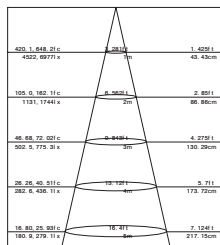

Photometric files for other CCT & beam are available

Standard Packing Information

CARTON BOX: 575X380X440MM
PCS/CARTON: 8PCS
CARTON G.W.: 17KG