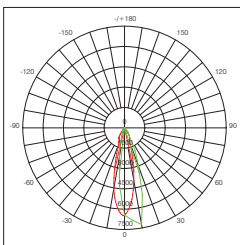

WL545B-32W-3000K-24°