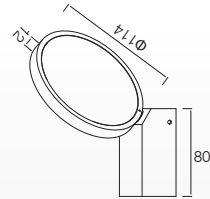

WL545A-32W--3000K-100°

90.77.108.21 c	2.731 m	5.8111
940.0.11893 x	2.731 m	177.08mm
12.89.27.251 c	2.731 m	11.6271
138.0.291.19 x	2.731 m	264.77mm
0.841.12.021 c	2.731 m	17.4211
60.72.126.41 x	2.731 m	531.25mm
3.178.0.7621 c	1.911 m	23.2411
54.16.72.78 x	1.911 m	708.33mm
0.031.4.3271 c	1.611 m	29.0511
21.88.46.58 x	1.611 m	882.41mm

Photometric files for other CCT & beam are available

Standard Packing Information

CARTON BOX: 575X380X440MM
 PCS/CARTON: 8PCS
 CARTON G.W.: 14.5KG

WALL LIGHT

HIGH CRI	>80
	>90
CCT	3000K
	4000K
BEAM	90°

WL548

Trim Finish Optional:

- Matte White RAL 9016
- Matte Grey RAL 9006
- Matte Black RAL 9005

Standard Mechanical Parameters

MAIN BODY MATERIAL: ALUMINIUM DIE-CASTING
 SURFACE FINISH: MW RAL 9016
 IP: 65
 OVERALL DIMENSION: 88X60XH149MM