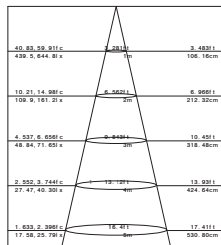

Photometric files for other CCT & beam are available

Standard Packing Information

CARTON BOX: 1115X355X205MM
PCS/CARTON: 12 PCS
CARTON G.W.: 12.9KG