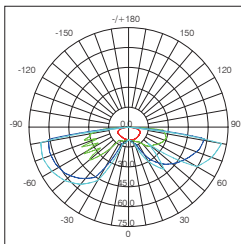

Standard Packing Information

CARTON BOX: 395X395X170MM
PCS/CARTON: 18PCS
CARTON G.W.: 13.6KG