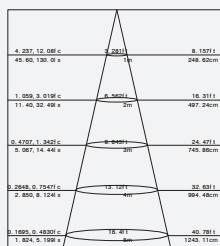

Standard Mechanical Parameters

MAIN BODY MATERIAL: ALUMINIUM DIE-CASTING
 SURFACE FINISH: MW RAL9016
 IP: 20

Standard Optical & Electrical Characteristics

LED BRAND: EVERLIGHT
 DRIVER BRAND: AREEK
 INPUT: 110-230V AC 50/60HZ
 CCT: 3000K
 CRI: > 80
 BEAM: 110°

WL396-11W-3000K-110°

Photometric files for other CCT & beam are available

ITEM NO.	LED POWER	SYSTEM POWER	LED OUTPUT	SYSTEM OUTPUT	CARTON SIZE	PCS/CTN	G.W.
WL396	8W	11W	830LM	660LM	345x295x340mm	20	8.6KG
WL396A	16W	21W	1600LM	1300LM	345x295x340mm	10	8.6KG

WALL LIGHT

CE RoHS

HIGH CRI	>80 >90
CCT	3000K 4000K
BEAM	65°

WL397A

Trim Finish Optional:

- Matte White RAL 9016
- Matte Grey RAL 9006
- Matte Black RAL 9005

Standard Mechanical Parameters

MAIN BODY MATERIAL: ALUMINIUM DIE-CASTING
 SURFACE FINISH: MW RAL 9016
 IP: 20
 OVERALL DIMENSION: 250X118XH33MM