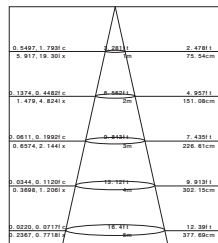

WL396-11W-3000K-110°

Photometric files for other CCT & beam are available

ITEM NO.	LED POWER	SYSTEM POWER	LED OUTPUT	SYSTEM OUTPUT	CARTON SIZE	PCS/CTN	G.W.
WL396	8W	11W	830LM	660LM	345x295x340mm	20	8.6KG
WL396A	16W	21W	1600LM	1300LM	345x295x340mm	10	8.6KG

WALL LIGHT

CE RoHS

HIGH CRI	>80 >90
CCT	3000K 4000K
BEAM	65°

WL397A

Trim Finish Optional:

- Matte White RAL 9016
- Matte Grey RAL 9006
- Matte Black RAL 9005

Standard Mechanical Parameters

MAIN BODY MATERIAL: ALUMINIUM DIE-CASTING
 SURFACE FINISH: MW RAL 9016
 IP: 20
 OVERALL DIMENSION: 250X118XH33MM

WL397A-9W-3000K-65°

Photometric files for other CCT & beam are available

Standard Packing Information

CARTON BOX: 300X290X345MM
 PCS/CARTON: 20PCS
 CARTON G.W.: 8.3KG

WALL LIGHT

CE RoHS

WL398A

Trim Finish Optional: