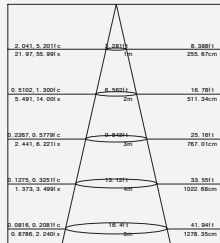

Photometric files for other CCT & beam are available

Standard Packing Information

CARTON BOX: 335X225X390MM
PCS/CARTON: 18PCS
CARTON G.W.: 13.5KG