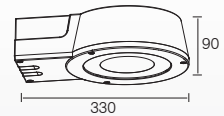

Standard Mechanical Parameters

MAIN BODY MATERIAL: ALUMINIUM DIE-CASTING
SURFACE FINISH: MW RAL 9016
IP: 65
OVERALL DIMENSION: 330XH90MM

Standard Optical & Electrical Characteristics

LED BRAND: BRIDGELUX
DRIVER BRAND: AREEK
INPUT: 110-230V AC 50/60HZ
CCT: 3000K
CRI: > 80
LED OUTPUT: 3000LM
SYSTEM OUTPUT: 2400LM
LED POWER: 30W
SYSTEM POWER: 32W
BEAM: 25°