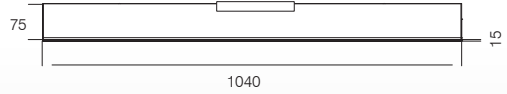

WL572

Trim Finish Optional:

- ☐ Matte White RAL 9016
- ☐ Matte Grey RAL 9006
- ☐ Matte Black RAL 9005

Standard Mechanical Parameters

MAIN BODY MATERIAL: ALUMINIUM DIE-CASTING
SURFACE FINISH: MW RAL 9016
IP: 65
OVERALL DIMENSION: 1040X15X75MM

Standard Optical & Electrical Characteristics

LED BRAND: EVERLIGHT
DRIVER BRAND: AREEK
INPUT: 110-230V AC 50/60HZ
CCT: 3000K
CRI: >80
LED OUTPUT: 1220LM
SYSTEM OUTPUT: 980LM
LED POWER: 18W
SYSTEM POWER: 20W
BEAM: 73°