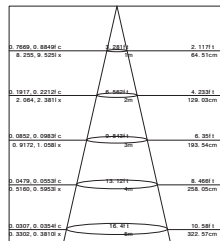

Photometric files for other CCT & beam are available

Standard Packing Information

CARTON BOX: 357X300X335MM
PCS/CARTON: 18PCS
CARTON G.W.: 13.4KG