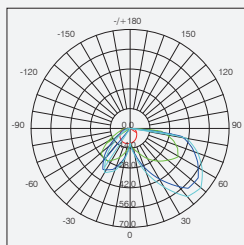

- Matte White RAL 9016
- Matte Grey RAL 9006
- Matte Black RAL 9005

HIGH CRI	>80 >90	CCT	3000K 4000K	BEAM	130°
----------	------------	-----	----------------	------	------

Standard Mechanical Parameters

MAIN BODY MATERIAL: ALUMINIUM DIE-CASTING
 SURFACE FINISH: MW RAL9016
 IP: 20
 OVERALL DIMENSION: 280X150.5XH45.5MM

Standard Optical & Electrical Characteristics

LED BRAND: LUMENMAX
 DRIVER BRAND: AREEK
 INPUT: 110-230V AC 50/60HZ
 CCT: 3000K
 CRI: > 80
 LED OUTPUT: 440LM
 SYSTEM OUTPUT: 350LM
 LED POWER: 12x0.5W
 SYSTEM POWER: 8W
 BEAM: 130°