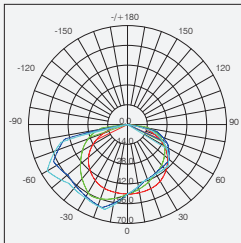

Standard Optical & Electrical Characteristics

LED BRAND: CREE
 DRIVER BRAND: AREEK
 INPUT: 110-240V AC 50/60HZ
 CCT: 3000K
 CRI: > 80
 LED OUTPUT: 350LM
 SYSTEM OUTPUT: 250LM
 LED POWER: 4W
 SYSTEM POWER: 5W
 BEAM: 25°

Standard Mechanical Parameters

MAIN BODY MATERIAL: ALUMINIUM DIE-CASTING
 SURFACE FINISH: MW RAL9016
 IP: 20
 OVERALL DIMENSION: 100X100XH116MM

Standard Optical & Electrical Characteristics

LED BRAND: CREE
 DRIVER BRAND: AREEK
 INPUT: 110-230V AC 50/60HZ
 CCT: 3000K
 CRI: > 80
 LED OUTPUT: 110LM
 SYSTEM OUTPUT: 90LM
 LED POWER: 4W
 SYSTEM POWER: 5W
 BEAM: 100°