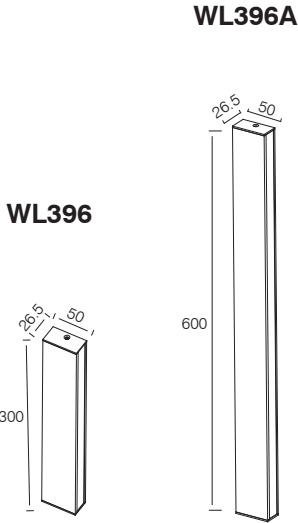

Trim Finish Optional:

- ☐ Matte White RAL 9016
- ☐ Matte Grey RAL 9006
- ☐ Matte Black RAL 9005

HIGH CRI	>80 >90	CCT	3000K 4000K	BEAM	110°

Standard Mechanical Parameters

MAIN BODY MATERIAL: ALUMINIUM DIE-CASTING
SURFACE FINISH: MW RAL9016
IP: 20

Standard Optical & Electrical Characteristics

LED BRAND: EVERLIGHT
DRIVER BRAND: AREEK
INPUT: 110-230V AC 50/60HZ
CCT: 3000K
CRI: > 80
BEAM: 110°