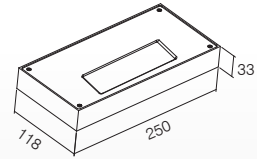

WL396-11W-3000K-110°

Photometric files for other CCT & beam are available

ITEM NO.	LED POWER	SYSTEM POWER	LED OUTPUT	SYSTEM OUTPUT	CARTON SIZE	PCS/CTN	G.W.
WL396	8W	11W	830LM	660LM	345x295x340mm	20	8.6KG
WL396A	16W	21W	1600LM	1300LM	345x295x340mm	10	8.6KG

WALL LIGHT

CE RoHS

HIGH CRI	>80 >90
CCT	3000K 4000K
BEAM	65°

WL397A

Trim Finish Optional:

- Matte White RAL 9016
- Matte Grey RAL 9006
- Matte Black RAL 9005

Standard Mechanical Parameters

MAIN BODY MATERIAL: ALUMINIUM DIE-CASTING
 SURFACE FINISH: MW RAL 9016
 IP: 20
 OVERALL DIMENSION: 250X118XH33MM