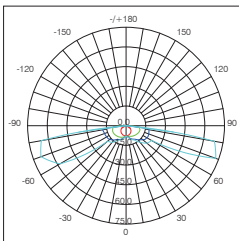

Standard Mechanical Parameters

MAIN BODY MATERIAL: ALUMINIUM DIE-CASTING
 SURFACE FINISH: MW RAL 9016
 IP: 54
 OVERALL DIMENSION: 120X120XH70MM

Standard Optical & Electrical Characteristics

LED BRAND: HONGLI
 DRIVER BRAND: AREEK
 INPUT: 110-230V AC 50/60HZ
 CCT: 3000K
 CRI: > 80
 LED OUTPUT: 225LM
 SYSTEM OUTPUT: 180LM
 LED POWER: 2x3W
 SYSTEM POWER: 8W
 BEAM: 100°