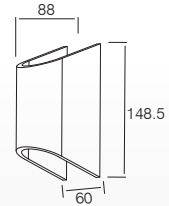

HIGH CRI	>80 >90	CCT	3000K 4000K	BEAM	20°
----------	------------	-----	----------------	------	-----

Standard Mechanical Parameters

MAIN BODY MATERIAL: ALUMINIUM DIE-CASTING
 SURFACE FINISH: MW RAL9016
 IP: 20
 OVERALL DIMENSION: 60X87XH146MM

WL541-7.5W-3000K-100°

0.337, 2.699 c	3.433 l	1.849 f
25.37, 28.95 x	1 m	58.37cm
0.699, 0.872 c	4.25m	3.699 f
0.94, 1.258 x	5m	112.74cm
0.2618, 0.2989 c	3.443m	5.449 f
2.819, 3.217 x	5m	169.11cm
0.1475, 0.168 c	14.12m	7.209 f
1.585, 1.626 x	50m	225.46cm
0.0236, 0.0269 c	37.811 f	18.49 f
0.2337, 0.2695 x	100m	583.71cm

Photometric files for other CCT & beam are available

Standard Packing Information

CARTON BOX: 520X175X500MM
 PCS/CARTON: 25PCS
 CARTON G.W.: 16.7KG

WALL LIGHT

CE RoHS

HIGH CRI	>80 >90
CCT	3000K 4000K
BEAM	100°

WL542

Trim Finish Optional:

- Matte White RAL 9016
- Matte Grey RAL 9006
- Matte Black RAL 9005

Standard Mechanical Parameters

MAIN BODY MATERIAL: ALUMINIUM DIE-CASTING
SURFACE FINISH: MW RAL 9016
IP: 54
OVERALL DIMENSION: 88X60XH148.5MM