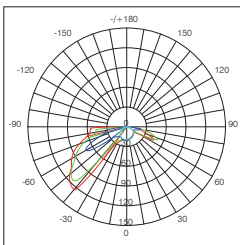

Standard Optical & Electrical Characteristics

LED BRAND: CREE
 DRIVER BRAND: AREEK
 INPUT: 110-240V AC 50/60HZ
 CCT: 3000K
 CRI: > 80
 LED OUTPUT: 350LM
 SYSTEM OUTPUT: 250LM
 LED POWER: 4W
 SYSTEM POWER: 5W
 BEAM: 25°