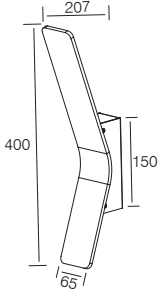

WL543-7.5W-3000K-100°

2.832 x 5837 c	2.2510	5.2488 f
30.736 48.028 x	158.95cm	
0.1055 1.1261 c	5.3602 c	10.511
7.594 12.258 x	37	318.95cm
0.3136 0.5621 c	0.8488 c	15.141
3.375 5.418 x	27	472.88cm
0.1794 0.2841 c	18.1181	20.591 f
1.895 3.054 x	45	638.84cm
0.1129 0.1821 c	16.911	28.241 f
1.215 1.961 x	37	798.79cm

Photometric files for other CCT & beam are available

Standard Packing Information

CARTON BOX: 520X175X500MM
 PCS/CARTON: 25PCS
 CARTON G.W.: 20.7KG

WALL LIGHT

CE RoHS

HIGH CRI >80
>90

CCT 3000K
4000K

BEAM 25°

WL546

Trim Finish Optional:

- Matte White RAL 9016
- Matte Grey RAL 9006
- Matte Black RAL 9005

Standard Mechanical Parameters

MAIN BODY MATERIAL: ALUMINIUM DIE-CASTING
SURFACE FINISH: MW RAL 9016
IP: 20
OVERALL DIMENSION: $\Phi 165 \times H55 \text{MM}$

Standard Packing Information

CARTON BOX: 185X530X270MM
PCS/CARTON: 12PCS
CARTON G.W.: 16.6KG

WALL LIGHT

WL544

Trim Finish Optional:

- Matte White RAL 9016
- Matte Grey RAL 9006
- Matte Black RAL 9005

Standard Mechanical Parameters