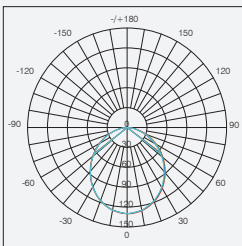

WL396-11W-3000K-110°

Photometric files for other CCT & beam are available

ITEM NO.	LED POWER	SYSTEM POWER	LED OUTPUT	SYSTEM OUTPUT	CARTON SIZE	PCS/CTN	G.W.
WL396	8W	11W	830LM	660LM	345x295x340mm	20	8.6KG
WL396A	16W	21W	1600LM	1300LM	345x295x340mm	10	8.6KG