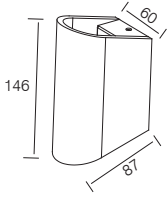

- Matte White RAL 9016
- Matte Grey RAL 9006
- Matte Black RAL 9005

Standard Mechanical Parameters

MAIN BODY MATERIAL: ALUMINIUM DIE-CASTING
 SURFACE FINISH: MW RAL9016
 IP: 54
 OVERALL DIMENSION: Ø90XH200MM

WL539-26W-3000K-25°

3 055, 3 739 l x	25 11°	3 432 l
20 85, 49, 139 x		165, 220cm
3 703, 4 332 l x	36 84°	6 202 l
4 271, 10, 264 x		215, 44cm
3 335, 4 411 l x	48 44°	10 261 l
3 654, 4 464 x		315, 67cm
3 100, 4 333 l x	59 19°	13 811 l
2 055, 2 511 x		420, 85cm
3 120, 4 143 l x	71 91°	17 261 l
1 315, 1 607 x		526, 11cm

Photometric files for other CCT & beam are available

Standard Packing Information

CARTON BOX: 415X300X435MM
 PCS/CARTON: 16PCS
 CARTON G.W.: 36KG

WALL LIGHT

WL541

Trim Finish Optional:

- Matte White RAL 9016
- Matte Grey RAL 9006
- Matte Black RAL 9005

HIGH CRI	>80 >90	CCT	3000K 4000K	BEAM	20°
----------	------------	-----	----------------	------	-----

Standard Mechanical Parameters

MAIN BODY MATERIAL: ALUMINIUM DIE-CASTING
 SURFACE FINISH: MW RAL9016
 IP: 20
 OVERALL DIMENSION: 60X87XH146MM