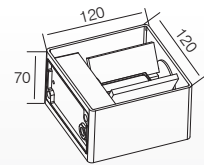

Trim Finish Optional:

- ☐ Matte White RAL 9016
- ☐ Matte Grey RAL 9006
- ☐ Matte Black RAL 9005

Standard Mechanical Parameters

MAIN BODY MATERIAL: ALUMINIUM DIE-CASTING
SURFACE FINISH: MW RAL 9016
IP: 54
OVERALL DIMENSION: 120X120XH70MM

Standard Optical & Electrical Characteristics

LED BRAND: HONGLI
DRIVER BRAND: AREEK
INPUT: 110-230V AC 50/60HZ
CCT: 3000K
CRI: > 80
LED OUTPUT: 225LM
SYSTEM OUTPUT: 180LM
LED POWER: 6W
SYSTEM POWER: 8W
BEAM: 100°