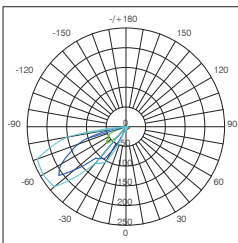

WL397A-9W-3000K-65°