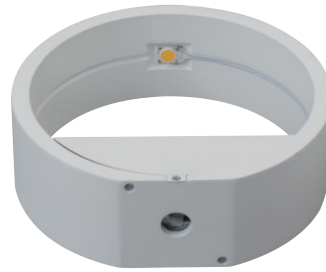

WALL LIGHT

CE RoHS

HIGH CRI >80
>90

CCT 3000K
4000K

BEAM 25°

WL546

Trim Finish Optional:

- ☐ Matte White RAL 9016
- ☐ Matte Grey RAL 9006
- ☐ Matte Black RAL 9005