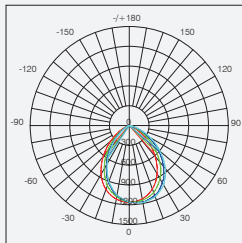

HIGH CRI	>80 >90	CCT	3000K 4000K	BEAM	100°
----------	------------	-----	----------------	------	------

Standard Mechanical Parameters

MAIN BODY MATERIAL: ALUMINIUM DIE-CASTING
 SURFACE FINISH: MW RAL9016
 IP: 65
 OVERALL DIMENSION: 330XH90MM

Standard Optical & Electrical Characteristics

LED BRAND: NICHIA
 DRIVER BRAND: AREEK
 INPUT: 110-230V AC 50/60HZ
 CCT: 3000K
 CRI: > 80
 LED OUTPUT: 2600LM
 SYSTEM OUTPUT: 2100LM
 LED POWER: 30W
 SYSTEM POWER: 32W
 BEAM: 100°