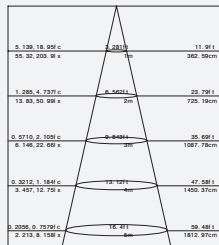

Photometric files for other CCT & beam are available

Standard Packing Information

CARTON BOX: 445X420X320MM
PCS/CARTON: 24PCS
CARTON G.W.: 10.3KG