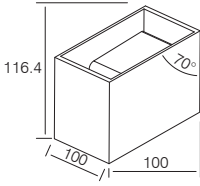

WL547-5W-3000K-25°

Photometric files for other CCT & beam are available

Standard Packing Information

CARTON BOX: 375X195X400MM
 PCS/CARTON: 20PCS
 CARTON G.W.: 9.6KG

WALL LIGHT

WL391E

Trim Finish Optional:

- Matte White RAL 9016
- Matte Grey RAL 9006
- Matte Black RAL 9005