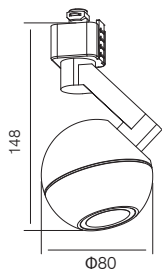

MHT8588

Trim Finish Optional:

- ☐ Matte White RAL 9016
- ☐ Matte Grey RAL 9006
- ☐ Matte Black RAL 9005

Standard Mechanical Parameters

MAIN BODY MATERIAL: ALUMINIUM DIE-CASTING
SURFACE FINISH: MW RAL 9016
IP: 20
OVERALL DIMENSION: Ø80X148MM

Standard Optical & Electrical Characteristics

LED BRAND: LUMENS
INPUT: 220-240V AC 50HZ
CCT: 3000K
CRI: >80
LED OUTPUT: 760LM
SYSTEM OUTPUT: 610LM
SYSTEM POWER: 8W
BEAM: 40°

Standard Packing Information

CARTON BOX: 570X405X295MM
PCS/CARTON: 20 PCS
CARTON G.W.: 16KG