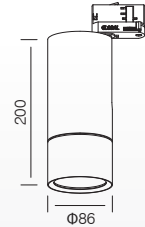

### Standard Mechanical Parameters

MAIN BODY MATERIAL: ALUMINIUM DIE-CASTING  
 SURFACE FINISH: MW RA L9016  
 IP: 20  
 OVERALL DIMENSION: Ø86X200MM