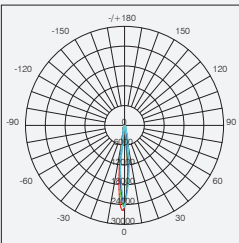

MHT8575-47W-3000K-12°

1969, 23027 f.c.	2.251	0.98971
17626, 22746 x	17.26cm	
417, 1, 108, 37 f.c.	2.4824	1.1391
4450, 6435 f.c.	37	34.72cm
185, 4, 205, 81 f.c.	0.4484	1.7081
1995, 28411 x	351	52.67cm
104, 3, 149, 51 f.c.	1.9101	2.2781
1122, 1606 x	4	62.43cm
65, 73, 95, 681 f.c.	16.91	2.6471
718, 3, 1020 x	6	66.79cm

Photometric files for other CCT & beam are available

Standard Packing Information

CARTON BOX: 535X285X455MM
PCS/CARTON: 6PCS
CARTON G.W.: 12.1KG