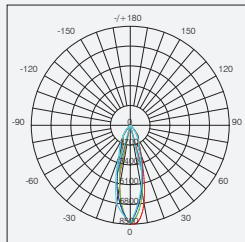

**Standard Optical & Electrical Characteristics**

LED BRAND: LUMENS  
 INPUT: 220-240V AC 50/60HZ  
 CCT: 3000K  
 CRI: > 80  
 LED OUTPUT: 4250LM  
 SYSTEM OUTPUT: 3400LM  
 SYSTEM POWER: 40W  
 BEAM: 24°