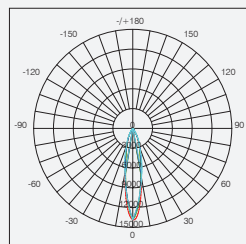

MHT8584B-40W-3000K-18°