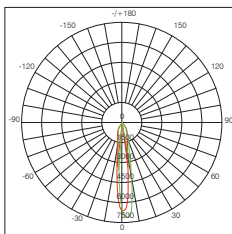

MHT8554-26W-3000K-18°

E(h)	h(m)	20.58 °	Ø(cm)
49027	1		25.59
12251	2		51.18
5445	3		76.76
3063	4		102.35
1980	5		127.94

Photometric files for other CCT & beam are available