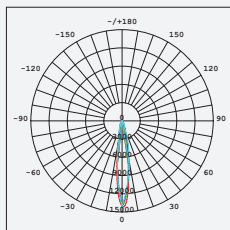

MHT8584A-30W-3000K-15°