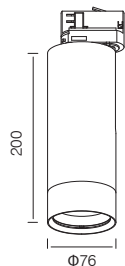

TRACK LIGHT

CE RoHS

MHT8596B