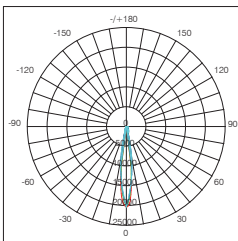

HKTA8801-30W-3000K-15°

1006 1880°c	2.281m	0.8571l
1408 22000°c	3m	08.150cm
336 5.411 0°c	3.062m	1.7141l
3515 20160°c	4m	52.24cm
145 1.208 0°c	3.842m	0.5711l
1542 22560°c	5m	78.36cm
81 43.117 0°c	19.120m	3.4281l
878 7.12680°c	25m	104.48cm
43 25.73 45°c	16.41m	4.2801l
563 4.812 11°c	4m	130.65cm

Photometric files for other CCT & beam are available

Standard Packing Information

CARTON BOX: 390X315X380MM
PCS/CARTON: 12 PCS
CARTON G.W.: 14KG