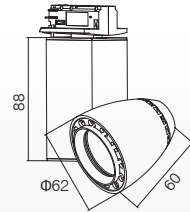

Trim Finish Optional:

- ☐ Matte White RAL 9016
- ☐ Matte Grey RAL 9006
- ☐ Matte Black RAL 9005

Standard Mechanical Parameters

MAIN BODY MATERIAL: ALUMINIUM DIE-CASTING
SURFACE FINISH: MW RA L9016
IP: 20
OVERALL DIMENSION: $\Phi 60 \times 88 \text{MM}$

Standard Optical & Electrical Characteristics

LED BRAND: BRIDGELUX
DRIVER BRAND: HEP
INPUT: 110-240V AC 50HZ
CCT: 3000K
CRI: >80
LED OUTPUT: 6800LM
SYSTEM OUTPUT: 550LM
LED POWER: 6W
SYSTEM POWER: 7.5W
BEAM: 28°

Standard Packing Information

CARTON BOX: 485X355X280MM
PCS/CARTON: 24 PCS
CARTON G.W.: 12.2KG