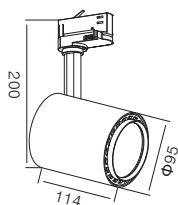

TRACK LIGHT

CE RoHS

MHT8584A

Trim Finish Optional:

- ☐ Matte White RAL 9016
- ☐ Matte Grey RAL 9006
- ☐ Matte Black RAL 9005

HIGH CRI	>80	CCT	3000K	BEAM	15° 24° 45°
	>90		4000K		

Standard Mechanical Parameters

MAIN BODY MATERIAL: ALUMINIUM DIE-CASTING
SURFACE FINISH: MW RAL9016
IP: 20
OVERALL DIMENSION: $\Phi 95 \times 114 \times H200 \text{MM}$

Standard Optical & Electrical Characteristics

LED BRAND: LUMENS
INPUT: 220-240V AC 50/60HZ
CCT: 3000K
CRI: > 80
LED OUTPUT: 3000LM
SYSTEM OUTPUT: 2400LM
SYSTEM POWER: 30W
BEAM: 15°