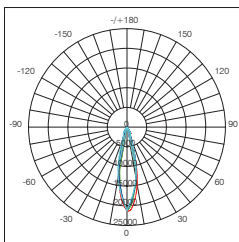

1,288, 12812 c 13027, 21319 c	0-25° 25°	1,392 c 42, 150 c
301, 4, 485, 11 c 3459, 5320 c	0-50° 50°	2, 750 c 84, 31 c
143, 8, 220, 11 c 1537, 2369 c	0-75° 75°	4, 142 c 126, 46 c
80, 24, 123, 8 c 864, 8, 1321 c	0-101° 101°	6, 532 c 158, 61 c
51, 42, 20, 22 c 523, 8, 828, 11 c	0-111° 111°	6, 912 c 210, 76 c

Photometric files for other CCT & beam are available

Standard Packing Information

CARTON BOX: 495X335X485MM
PCS/CARTON: 6PCS
CARTON G.W.: 14KG