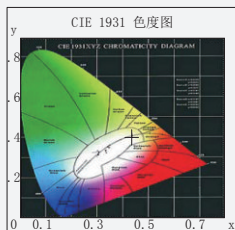

Standard Packing Information

CARTON BOX: 415X255X420MM
PCS/CARTON: 8PCS
CARTON G.W.: 8.1KG