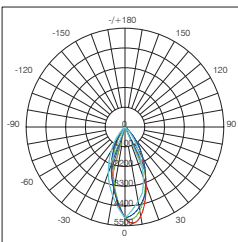

MHT8597-40W-3000K-40°

300.0 464.30° c	2810	0.3220 f
534.0 2111° x	10	70.40cm
77.44 122.81° c	4.840 f	4.647 f
833.0 13200° x	200	141.63cm
34.42 54.92° c	9.040 f	6.971 f
370.0 5.91 21° x	200	212.45cm
19.36 20.89° c	12.10 f	9.284 f
208.0 4.32 5° x	400	283.27cm
12.39 10.77° c	16.41 f	11.62 f
132.0 4.212 2° x	800	354.06cm

Photometric files for other CCT & beam are available

Standard Packing Information

CARTON BOX: 390X315X380MM
PCS/CARTON: 12 PCS
CARTON G.W.: 14KG