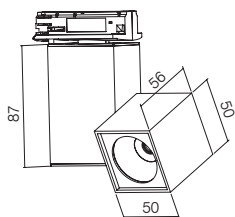

KTK1-8591

HKTA-8591