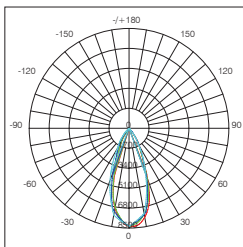

Standard Optical & Electrical Characteristics

LED BRAND: CITIZEN
DRIVER BRAND: HEP
INPUT: 110-230V AC 50/60HZ
CCT: 3000K
CRI: > 80
LED OUTPUT: 4250LM
SYSTEM OUTPUT: 3400LM
LED POWER: 36W
SYSTEM POWER: 40W
BEAM: 24°

MHT8585-40W-3000K-24°