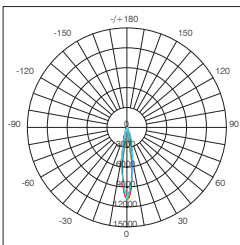

MHT9594-20W-3000K-15°