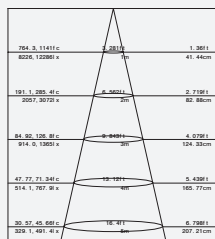

Standard Packing Information

CARTON BOX: 545X285XH455MM
PCS/CARTON: 6PCS
CARTON G.W.: 10KG