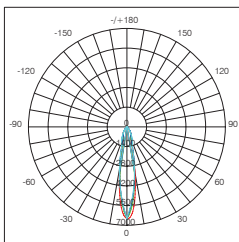

MHT8596A-20W-3000K-38°