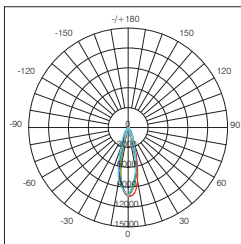

MHT8584-40W-3000K-24°