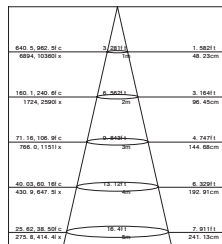

Photometric Files For Other Cct & Beam Are Available

Standard Packing Information

CARTON BOX: 495X335X485MM
PCS/CARTON: 6PCS
CARTON G.W.: 11KG