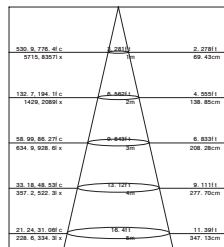

Photometric files for other CCT & beam are available

Standard Packing Information

CARTON BOX: 495X320X560MM
PCS/CARTON: 8PCS
CARTON G.W.: 11KG