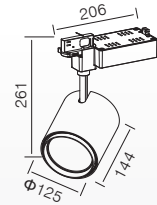

HIGH CRI	>80 >90
CCT	3000K 4000K
BEAM	24°

MHT8585

Trim Finish Optional:

- ☐ Matte White RAL 9016
- ☐ Matte Grey RAL 9006
- ☐ Matte Black RAL 9005

Standard Mechanical Parameters

MAIN BODY MATERIAL: ALUMINIUM DIE-CASTING
SURFACE FINISH: MW RAL 9016
IP: 20
OVERALL DIMENSION: $\Phi 125 \times 144 \times H261 \text{MM}$

Standard Optical & Electrical Characteristics

LED BRAND: CITIZEN
DRIVER BRAND: HEP
INPUT: 110-230V AC 50/60HZ
CCT: 3000K
CRI: > 80
LED OUTPUT: 4250LM
SYSTEM OUTPUT: 3400LM
LED POWER: 36W
SYSTEM POWER: 40W
BEAM: 24°

Standard Packing Information

CARTON BOX: 495X320X560MM
PCS/CARTON: 8PCS
CARTON G.W.: 11KG