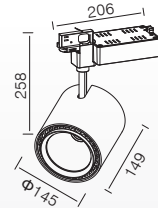

### Standard Mechanical Parameters

MAIN BODY MATERIAL: ALUMINIUM DIE-CASTING  
 SURFACE FINISH: MW RAL 9016  
 IP: 20  
 OVERALL DIMENSION:  $\Phi 145 \times 149 \times 258 \text{MM}$