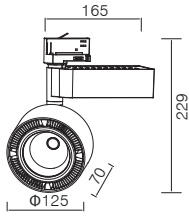

TRACK LIGHT

MHT8558

Trim Finish Optional:

- ☐ Matte White RAL 9016
- ☐ Matte Grey RAL 9006
- ☐ Matte Black RAL 9005