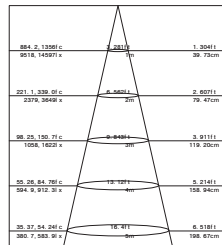

Photometric files for other CCT & beam are available

Standard Packing Information

CARTON BOX: 495X455X440MM
PCS/CARTON: 8 PCS
CARTON G.W.: 13.2KG