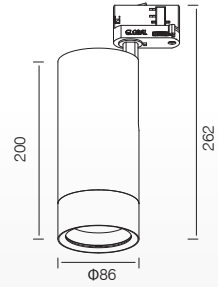

### Standard Mechanical Parameters

MAIN BODY MATERIAL: ALUMINIUM DIE-CASTING  
 SURFACE FINISH: MW RA L9016  
 IP: 20  
 OVERALL DIMENSION: Ø86X200MM