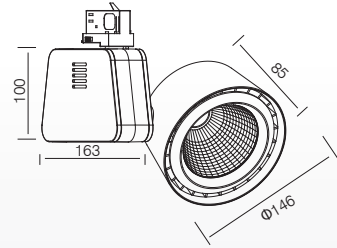

Standard Mechanical Parameters

MAIN BODY MATERIAL: ALUMINIUM DIE-CASTING
SURFACE FINISH: MW RA L9016
IP: 20
OVERALL DIMENSION: $\Phi 146 \times 100 \times 150 \text{MM}$

Standard Optical & Electrical Characteristics

LED BRAND: CITIZEN
DRIVER BRAND: AREEK
INPUT: 110-230V AC 50HZ
CCT: 3000K
CRI: >80
LED OUTPUT: 4000LM
SYSTEM OUTPUT: 3230LM
LED POWER: 38W
SYSTEM POWER: 40W
BEAM: 24°