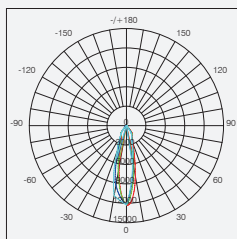

MHT8573-50W-3000K-15°