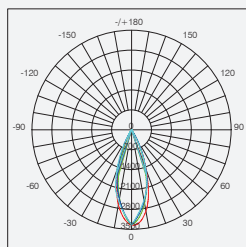

MHT8595-20W-3000K-35°

199.2, 311.27°	251.0	2.106E1
214.4, 330.9°	50	64.156cm
49.79, 77.811°	8.8609E-1	4.212E1
235.9, 307.0°	250	128.21cm
22.13, 34.981°	9.0499E-1	6.218E1
236.2, 317.0°	300	192.56cm
12.45, 19.481°	11.107E1	8.422E1
134.0, 209.4°	400	256.74cm
7.965, 12.481°	18.91E1	15.52E1
82.75, 134.0°	500	320.92cm

Photometric files for other CCT & beam are available

Standard Packing Information

CARTON BOX: 390X315X380MM
PCS/CARTON: 12PCS
CARTON G.W.: 11.5KG