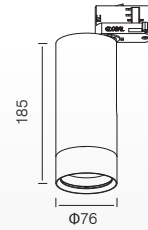

### Standard Mechanical Parameters

MAIN BODY MATERIAL: ALUMINIUM DIE-CASTING  
 SURFACE FINISH: MW RA L9016  
 IP: 20  
 OVERALL DIMENSION:  $\Phi 76 \times 185 \text{MM}$