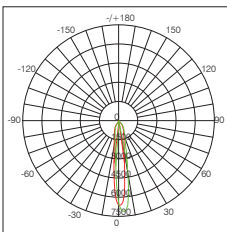

MHT8572-26W-3000K-18°

EI(x)	h(m)	θ(cm)
49027	20.58	25.59
12251	51.18	
5445	76.76	
3063	102.35	
1960	127.94	

Photometric files for other CCT & beam are available

Standard Packing Information

CARTON BOX: 570X200X250MM
PCS/CARTON: 6PCS
CARTON G.W.: 11KG