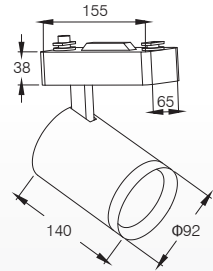

### Standard Mechanical Parameters

MAIN BODY MATERIAL: ALUMINIUM DIE-CASTING  
 SURFACE FINISH: MW RA L9016  
 IP: 20  
 OVERALL DIMENSION: Ø86X200MM