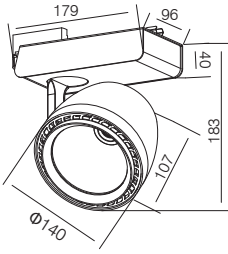

MHT8575

Trim Finish Optional:

- ☐ Matte White RAL 9016
- ☐ Matte Grey RAL 9006
- ☒ Matte Black RAL 9005

HIGH CRI	>80	CCT	3000K	BEAM	12° 22° 36°
	>90		4000K		

Standard Mechanical Parameters

MAIN BODY MATERIAL: ALUMINIUM DIE-CASTING
SURFACE FINISH: MW RAL 9016
IP: 20
OVERALL DIMENSION: Ø104X50MM

Standard Optical & Electrical Characteristics

LED BRAND: CITIZEN
DRIVER BRAND: OSRAM
INPUT: 110-230V AC 50/60HZ
CCT: 3000K
CRI: >80
LED OUTPUT: 4100LM
SYSTEM OUTPUT: 3400LM
LED POWER: 41W
SYSTEM POWER: 47W
BEAM: 12°