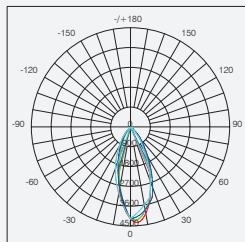

MHT8596B-30W-3000K-40°