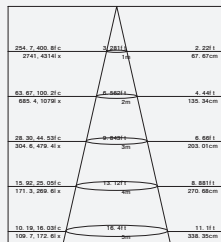

Photometric files for other CCT & beam are available

Standard Packing Information

CARTON BOX: 390X315X380MM
PCS/CARTON: 12PCS
CARTON G.W.: 11KG