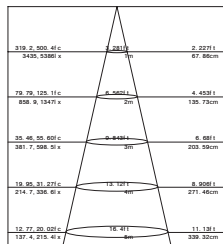

Photometric files for other CCT & beam are available

Standard Packing Information

CARTON BOX: 595X495X335MM
PCS/CARTON: 12PCS
CARTON G.W.: 12KG