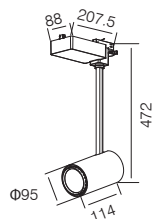

TRACK LIGHT

CE RoHS

MHT8584B-L20   Ø95X114X322mm

MHT8584B-L30   Ø95X114X472mm

MHT8584B-L40   Ø95X114X672mm

Trim Finish Optional:

- ☐ Matte White RAL 9016
- ☐ Matte Grey RAL 9006
- ☐ Matte Black RAL 9005

HIGH CRI	>80	CCT	3000K	BEAM	10° 18° 30° 60°
	>90		4000K		

Standard Mechanical Parameters

MAIN BODY MATERIAL: ALUMINIUM DIE-CASTING
SURFACE FINISH: MW RAL9016
IP: 20

Standard Optical & Electrical Characteristics

LED BRAND: CITIZEN
DRIVER BRAND: AREEK
INPUT: 110-230V AC 50/60HZ
CCT: 3000K
CRI: > 80
BEAM: 18°