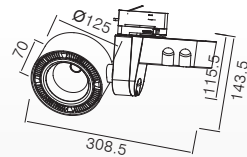

Standard Mechanical Parameters

MAIN BODY MATERIAL: ALUMINIUM DIE-CASTING
SURFACE FINISH: MW RAL 9016
IP: 20
OVERALL DIMENSION: $\Phi 125 \times 70 \times H143.5 \text{MM}$

Standard Optical & Electrical Characteristics

LED BRAND: BRIDGELUX
DRIVER BRAND: AREEK
INPUT: 110-230V AC 50/60HZ
CCT: 3000K
CRI: > 80
LED OUTPUT: 2750LM
SYSTEM OUTPUT: 2200LM
LED POWER: 23W
SYSTEM POWER: 26W
BEAM: 18°