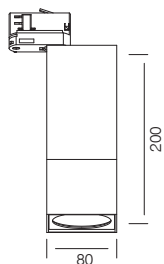

TRACK LIGHT

CE RoHS

MHT8595

Trim Finish Optional:

- ☐ Matte White RAL 9016
- ☐ Matte Grey RAL 9006
- ☐ Matte Black RAL 9005