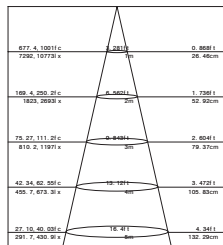

Photometric files for other CCT & beam are available

Standard Packing Information

CARTON BOX: 390X315X380MM
PCS/CARTON: 12 PCS
CARTON G.W.: 14KG