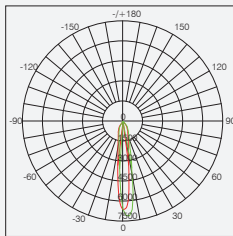

MHT8558-26W-3000K-18°

E (lx)	h (m)	∅ (cm)
49027	20.58	25.59
12251		51.18
5445		76.76
3063		102.35
1960		127.94

Photometric files for other CCT & beam are available

Standard Packing Information

CARTON BOX: 445X340XH380MM
PCS/CARTON: 8PCS
CARTON G.W.: 11KG