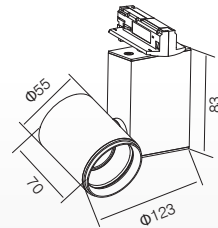

Trim Finish Optional:

- ☐ Matte White RAL 9016
- ☐ Matte Grey RAL 9006
- ☐ Matte Black RAL 9005

Standard Mechanical Parameters

MAIN BODY MATERIAL: ALUMINIUM DIE-CASTING
SURFACE FINISH: MW RA L9016
IP: 20
OVERALL DIMENSION: 123X83MM

Standard Optical & Electrical Characteristics

LED BRAND: BRIDGELUX
DRIVER BRAND: HEP
INPUT: 110-240V AC 50HZ
CCT: 3000K
CRI: >80
LED OUTPUT: 680LM
SYSTEM OUTPUT: 550LM
LED POWER: 6W
SYSTEM POWER: 7.5W
BEAM: 30°

Standard Packing Information

CARTON BOX: 485X355X280MM
PCS/CARTON: 24 PCS
CARTON G.W.: 11.8KG