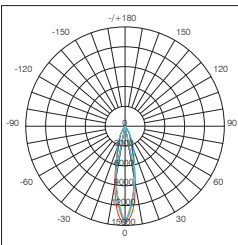

MHT8583-40W-3000K-24°