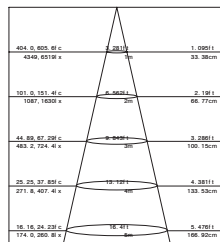

Photometric files for other CCT & beam are available

Standard Packing Information

CARTON BOX: 390X295X340MM
PCS/CARTON: 12 PCS
CARTON G.W.: 11KG