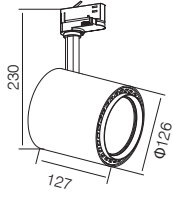

TRACK LIGHT

MHT8585A

Trim Finish Optional:

- ☐ Matte White RAL 9016
- ☐ Matte Grey RAL 9006
- ☐ Matte Black RAL 9005

HIGH CRI	>80	CCT	3000K	BEAM	24°
	>90		4000K		

Standard Mechanical Parameters

MAIN BODY MATERIAL: ALUMINIUM DIE-CASTING
SURFACE FINISH: MW RAL9016
IP: 20
OVERALL DIMENSION: Φ 126X127XH230MM

Standard Optical & Electrical Characteristics

LED BRAND: LUMENS
INPUT: 220-240V AC 50/60HZ
CCT: 3000K
CRI: > 80
LED OUTPUT: 4250LM
SYSTEM OUTPUT: 3400LM
SYSTEM POWER: 40W
BEAM: 24°