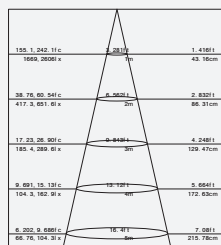

Photometric files for other CCT & beam are available

Standard Packing Information

CARTON BOX: 475X445X315MM
PCS/CARTON: 12 PCS
CARTON G.W.: 9.5KG