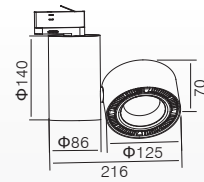

Standard Mechanical Parameters

MAIN BODY MATERIAL: ALUMINIUM DIE-CASTING
SURFACE FINISH: MW RAL 9016
IP: 20
OVERALL DIMENSION: $\Phi 125 \times 70 \times H140 \text{MM}$

Standard Optical & Electrical Characteristics

LED BRAND: BRIDGELUX
DRIVER BRAND: AREEK
INPUT: 110-230V AC 50/60HZ
CCT: 3000K
CRI: > 80
LED OUTPUT: 2750LM
SYSTEM OUTPUT: 2200LM
LED POWER: 23W
SYSTEM POWER: 26W
BEAM: 18°