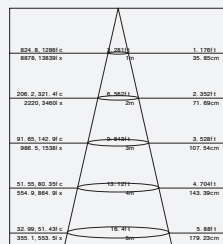

Photometric files for other CCT & beam are available

ITEM NO.	LED POWER	SYSTEM POWER	LED OUTPUT	SYSTEM OUTPUT	CARTON SIZE	PCS/CTN	G.W.
MHT8584B-L20	36W	40W	4250LM	3400LM	370X475X460mm	8	11KG
MHT8584B-L30	36W	40W	4250LM	3400LM	500X475X360mm	8	12KG
MHT8584B-L40	36W	40W	4250LM	3400LM	700X475X360mm	8	14KG