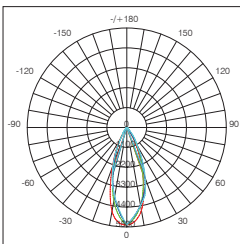

MHT8584-30W-3000K-15°