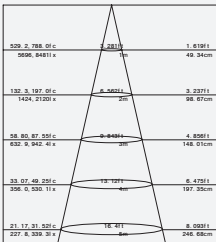

Photometric files for other CCT & beam are available

Standard Packing Information

CARTON BOX: 570X405X295MM
PCS/CARTON: 20PCS
CARTON G.W.: 34KG