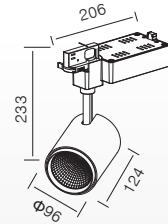

### Standard Mechanical Parameters

MAIN BODY MATERIAL: ALUMINIUM DIE-CASTING  
SURFACE FINISH: MW RAL 9016  
IP: 20  
OVERALL DIMENSION:  $\Phi 96 \times 124 \times H233 \text{MM}$