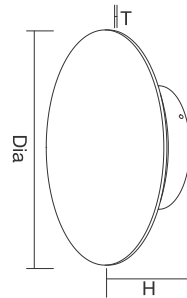

	W	LUM	CCT	BEAM	CRI
WL625	12	696	3000K	/	80

TECH. DRAWING size in mm

OUTDOOR LIGHT

ECLIPSE FAMILY MOULD WALL LIGHT

TECH. DRAWING

ECLIPSE FAMILY

LED  220-240 V  IP65 EDISON  KEGU

	W	LUM	CCT	BEAM	CRI	DIA	T	H
WL601	10	798	3000K	/	80	Φ200mm	3mm	53mm
WL602	15	1100	3000K	/	80	Φ300mm	3mm	68mm
WL603	20	1200	3000K	/	80	Φ400mm	3mm	88mm