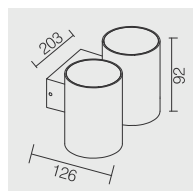

**CERTUS FAMILY
FIXED WALL LIGHT**

TECH. DRAWING

CERTUS FAMILY

LED AC 220-240 V IP65 ZOM

	W	LUM	CCT	BEAM	CRI	L	T	H
WL581A	4x6	4x420	3000K	30°	80	148mm	95mm	90mm
WL582A	4x8	4x560	3000K	30°	80	203mm	126mm	92mm
WL583A	4x15	4x1050	3000K	40°	80	270mm	150mm	150mm

OPTIONS

Color ☐ RAL 9016 ☐ RAL 9006 ☐ RAL 9005

CCT ☐ 2700K ☐ 3000K ☐ 4000K

CRI ☐ 80 ☐ 90

SOURCE OPTION

EDISON

DRIVER OPTION

/

REFERENCE DRAWING

WL582A