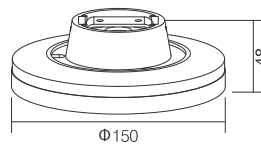

TECH. DRAWING size in mm