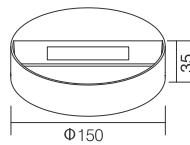

TECH. DRAWING size in mm

LED  220-240 V  IP54  SMD  LIFUD

	W	LUM	CCT	BEAM	CRI
WL623	3	42	3000K	/	80

PLUTO FAMILY- WALL LIGHT

OPTIONS

Color RAL 9016 RAL 9006 RAL 9005
 CCT 2700K 3000K 4000K
 CRI 80 90

SOURCE OPTION /