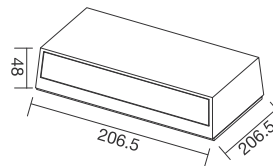

CRI 80 90

SOURCE OPTION /

DRIVER OPTION /

LED  AC 220-240 V IP65 SMD

	W	LUM	CCT	BEAM	CRI
WL577	20	1000	3000K	/	80

TECH. DRAWING size in mm

LACUNA FAMILY- IP65 WALL LIGHT

OPTIONS