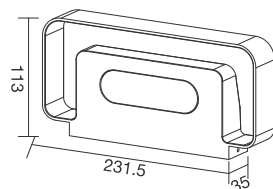

Color RAL 9016 RAL 9006 RAL 9005

CCT 2700K 3000K 4000K

CRI 80 90

SOURCE OPTION /

DRIVER OPTION /

LED  AC 220-240 V IP65 SMD

	W	LUM	CCT	BEAM	CRI
WL558	8	223	3000K	/	80

TECH. DRAWING size in mm