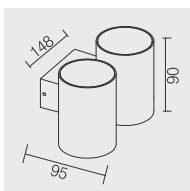

REFERENCE DRAWING

WL581A