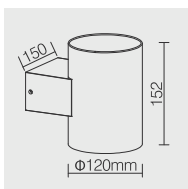

OUTDOOR LIGHT

CERTUS FAMILY FIXED WALL LIGHT

TECH. DRAWING

CERTUS FAMILY

LED AC 220-240 V IP65 ZOM

	W	LUM	CCT	BEAM	CRI	DIA	W	H
WL581	2x6	2x420	3000K	30°	80	Φ65mm	56mm	90mm
WL582	2x8	2x560	3000K	30°	80	Φ91mm	91mm	125mm
WL583	2x15	2x1050	3000K	40°	80	Φ120mm	150mm	152mm

OPTIONS

Color ☐ RAL 9016 ☐ RAL 9006 ☐ RAL 9005

CCT ☐ 2700K ☐ 3000K ☐ 4000K

CRI ☐ 80 ☐ 90

SOURCE OPTION

EDISON

DRIVER OPTION

/

REFERENCE DRAWING

WL583