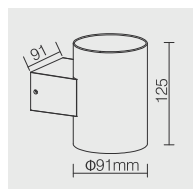

OUTDOOR LIGHT

CERTUS FAMILY FIXED WALL LIGHT

TECH. DRAWING

CERTUS FAMILY

LED AC 220-240 V IP65 ZOM

	W	LUM	CCT	BEAM	CRI	DIA	W	H
WL581	2x6	2x420	3000K	30°	80	Φ65mm	56mm	90mm
WL582	2x8	2x560	3000K	30°	80	Φ91mm	91mm	125mm
WL583	2x15	2x1050	3000K	40°	80	Φ120mm	150mm	152mm

OPTIONS

Color ☐ RAL 9016 ☐ RAL 9006 ☐ RAL 9005

CCT ☐ 2700K ☐ 3000K ☐ 4000K

CRI ☐ 80 ☐ 90

SOURCE OPTION

EDISON

DRIVER OPTION

/

REFERENCE DRAWING

WL582