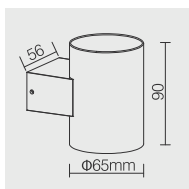

REFERENCE DRAWING

WL581