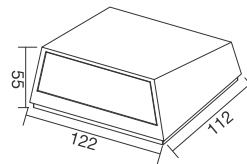

DRIVER OPTION /

TECH. DRAWING size in mm

LED  AC 220-240 V IP65 SMD

	W	LUM	CCT	BEAM	CRI
WL576	16	860	3000K	/	80

LACUNA FAMILY- IP65 WALL LIGHT

OPTIONS

Color RAL 9016 RAL 9006 RAL 9005

CCT 2700K 3000K 4000K