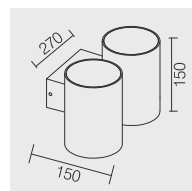

**CERTUS FAMILY
FIXED WALL LIGHT**

TECH. DRAWING

CERTUS FAMILY

LED AC 220-240 V IP65 ZOM

	W	LUM	CCT	BEAM	CRI	L	T	H
WL581A	4x6	4x420	3000K	30°	80	148mm	95mm	90mm
WL582A	4x8	4x560	3000K	30°	80	203mm	126mm	92mm
WL583A	4x15	4x1050	3000K	40°	80	270mm	150mm	150mm

OPTIONS

Color ☐ RAL 9016 ☐ RAL 9006 ☐ RAL 9005

CCT ☐ 2700K ☐ 3000K ☐ 4000K

CRI ☐ 80 ☐ 90

SOURCE OPTION

EDISON

DRIVER OPTION

/

REFERENCE DRAWING

WL583A