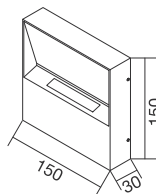

TECH. DRAWING size in mm