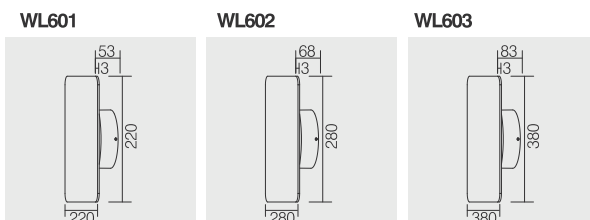

REFERENCE DRAWING