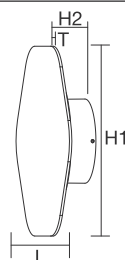

ECLIPSE FAMILY
HAXAGONAL MOULD WALL LIGHT

TECH. DRAWING