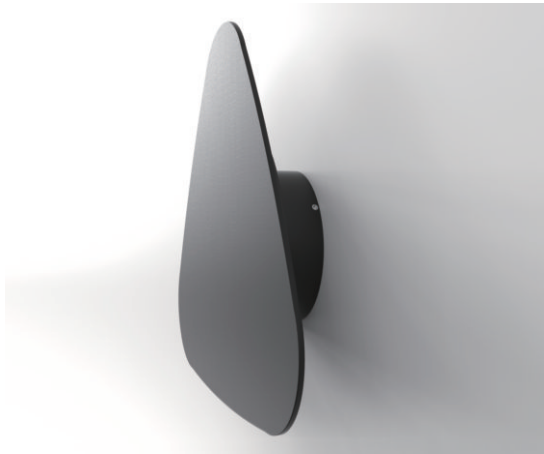

ECLIPSE FAMILY TRIANGULAR MOULD WALL LIGHT

TECH. DRAWING

ECLIPSE FAMILY

LED 220-240 V IP65 EDISON KEGU

	W	LUM	CCT	BEAM	CRI	L	H1	T	H2
WL601C	10	798	3000K	/	80	300mm	300mm	3mm	53mm
WL602C	15	1100	3000K	/	80	350mm	350mm	3mm	68mm
WL603C	20	1200	3000K	/	80	400mm	400mm	3mm	88mm

OPTIONS

1. IP Rating   ☐ IP20   ☐ IP65
   Color   ☐ RAL 9016 ☐ RAL 9006 ☐ RAL 9005
   CCT   ☐ 2700K   ☐ 3000K   ☐ 4000K
   CRI   ☐ 80   ☐ 90

SOURCE OPTION	TELEYA
DRIVER OPTION	AREEK

PICTURES