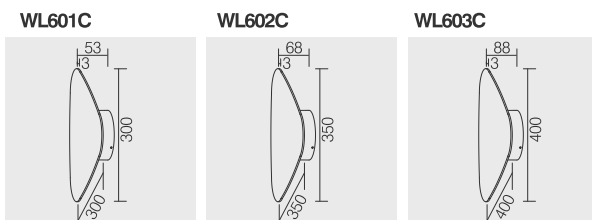

ECLIPSE FAMILY TRIANGULAR MOULD WALL LIGHT

TECH. DRAWING

ECLIPSE FAMILY

LED 220-240 V IP65 EDISON KEGU

	W	LUM	CCT	BEAM	CRI	L	H1	T	H2
WL601C	10	798	3000K	/	80	300mm	300mm	3mm	53mm
WL602C	15	1100	3000K	/	80	350mm	350mm	3mm	68mm
WL603C	20	1200	3000K	/	80	400mm	400mm	3mm	88mm

OPTIONS

1. IP Rating   ☐ IP20   ☐ IP65
   Color   ☐ RAL 9016 ☐ RAL 9006 ☐ RAL 9005
   CCT   ☐ 2700K   ☐ 3000K   ☐ 4000K
   CRI   ☐ 80   ☐ 90

SOURCE OPTION	TELEYA
DRIVER OPTION	AREEK

PICTURES