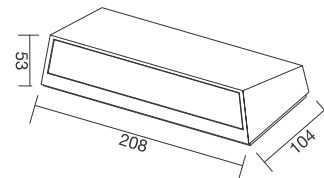

TECH. DRAWING size in mm