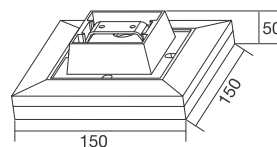

	W	LUM	CCT	BEAM	CRI
WL624	10	640	3000K	/	80

TECH. DRAWING size in mm

PLUTO FAMILY- WALL LIGHT

OPTIONS

- Color RAL 9016 RAL 9006 RAL 9005
- CCT 2700K 3000K 4000K
- CRI 80 90

SOURCE OPTION /

DRIVER OPTION /

LED  220-240 V  IP54  SMD  LIFUD

	W	LUM	CCT	BEAM	CRI
WL625	12	696	3000K	/	80

TECH. DRAWING size in mm

OUTDOOR LIGHT

ECLIPSE FAMILY MOULD WALL LIGHT

TECH. DRAWING

ECLIPSE FAMILY

LED  220-240 V  IP65 EDISON  KEGU

	W	LUM	CCT	BEAM	CRI	DIA	T	H
WL601	10	798	3000K	/	80	Φ200mm	3mm	53mm
WL602	15	1100	3000K	/	80	Φ300mm	3mm	68mm
WL603	20	1200	3000K	/	80	Φ400mm	3mm	88mm