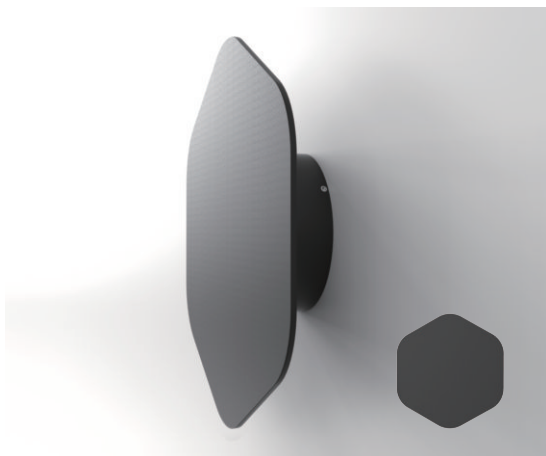

ECLIPSE FAMILY
HAXAGONAL MOULD WALL LIGHT

TECH. DRAWING

ECLIPSE FAMILY

LED 220-240 V EDISON

	W	LUM	CCT	BEAM	CRI	L	H1	T	H2
WL601A	10	798	3000K	/	80	250mm	250mm	3mm	53mm
WL602A	15	1100	3000K	/	80	300mm	300mm	3mm	68mm
WL603A	20	1200	3000K	/	80	350mm	350mm	3mm	88mm

OPTIONS

- IP Rating ☐ IP20 ☐ IP65
- Color ☐ RAL 9016 ☐ RAL 9006 ☐ RAL 9005
- CCT ☐ 2700K ☐ 3000K ☐ 4000K
- CRI ☐ 80 ☐ 90

SOURCE OPTION	TELEYA
DRIVER OPTION	AREEK

REFERENCE DRAWING