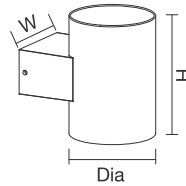

CERTUS FAMILY FIXED WALL LIGHT

TECH. DRAWING