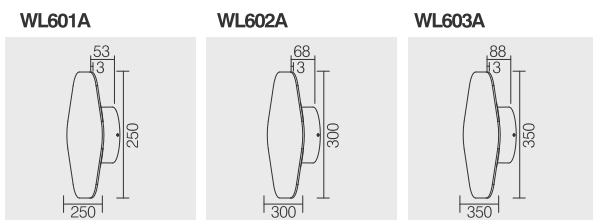

REFERENCE DRAWING