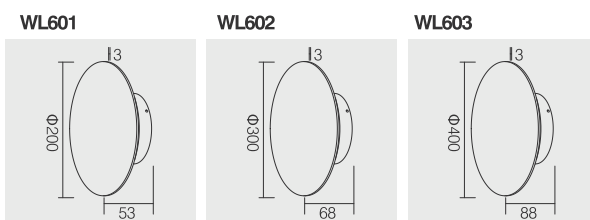

REFERENCE DRAWING