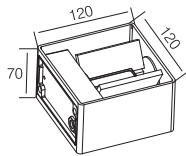

WALL LIGHT

WL536

IP54 CE RoHS

180LM @ 3000K / CRI 80 / CREE

110~230V AC 50/60 Hz, 8W, AREEK, (Dimmable Optional)
Aluminum Wall Light

Packing Information

Carton Dimension: 395X395X170mm
PCS / Carton: 18
Carton G.W.: 13.6 kg

Surface Finish

Sand White
Sand Grey
Sand Black

Character Optional