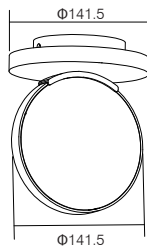

WALL LIGHT

WL612

IP54

RoHS

1084.1LM @ 3000K / CRI 80 / 38.1° / CITIZEN

100~240V AC 50/60 Hz, 12W, Global, (Dimmable Optional)

Aluminum Wall Light

Adaptor Driver Inside

Surface Finish

Sand White
Sand Grey
Sand Black

Character Optional

HIGH
CRI

>80

>90

CCT

3000K

4000K