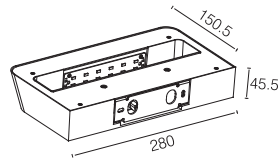

WALL LIGHT

WL398A

350LM @ 3000K / CRI 80 / EPISTAR

110~230V AC 50/60 Hz, 12x0.5W, AREEK, (Dimmable Optional)
Aluminum Wall Light

Packing Information

Carton Dimension: 630X375X330mm
PCS / Carton: 16
Carton G.W.: 19.6 kg

Surface Finish

Sand White
Sand Grey
Sand Black

Character Optional

	>80		3000K
	>90		4000K