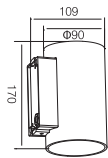

WALL LIGHT

WL538

180LM @ 3000K / CRI 80 / CREE

110~230V AC 50/60 Hz, 2x3W, AREEK, (Dimmable Optional)
Aluminum Wall Light

Packing Information

Carton Dimension: 357X300X335mm
PCS / Carton: 18
Carton G.W.: 13.6 kg

Surface Finish

Sand White
Sand Grey
Sand Black

Character Optional