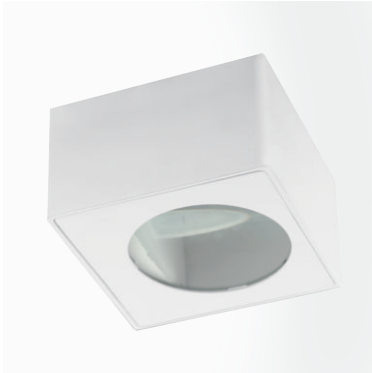

WALL LIGHT

WL537

160LM @ 3000K / CRI 80 / CREE

110~230V AC 50/60 Hz, 8W, AREEK, (Dimmable Optional)
Aluminum Wall Light

Packing Information

Carton Dimension: 395X395X170mm
PCS / Carton: 12
Carton G.W.: 12.8 kg

Surface Finish

Sand White
Sand Grey
Sand Black

Character Optional

HIGH CRI	>80 >90		3000K 4000K