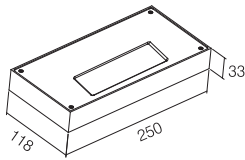

WALL LIGHT

WL397A

CE RoHS

300LM @ 3000K / CRI 80 / EPISTAR

110~230V AC 50/60 Hz, 9W, AREEK, (Dimmable Optional)
Aluminum Wall Light

Packing Information

Carton Dimension: 300X290X345mm
PCS / Carton: 20
Carton G.W.: 8.3 kg

Surface Finish

Sand White
Sand Grey
Sand Black

Character Optional