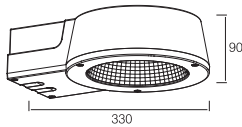

WALL LIGHT

WL545A

IP65 CE RoHS

2100LM @ 3000K / CRI 80 / NICHIA

110~230V AC 50/60 Hz, 32W, AREEK, (Dimmable Optional)
Aluminum Wall Light

Packing Information

Carton Dimension: 575X380X440mm
PCS / Carton: 8
Carton G.W.: 14.5 kg

Surface Finish

Sand White
Sand Grey
Sand Black

Character Optional

HIGH CRI	>80 >90	CCT	3000K 4000K