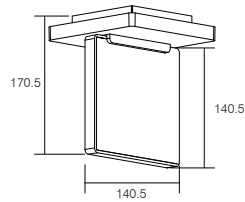

WALL LIGHT

WL610

IP20 CE RoHS

1084.1LM @ 3000K / CRI 80 / 38.1° / CITIZEN

100~240V AC 50/60 Hz, 12W, Global, (Dimmable Optional)
Aluminum Wall Light
Adaptor Driver Inside

Packing Information

Carton Dimension: 248X420X220mm
PCS / Carton: 12
Carton G.W.: 8.6 kg

Surface Finish

Sand White
Sand Grey
Sand Black

Character Optional

HIGH	>80		3000K
CRI	>90	CCT	4000K