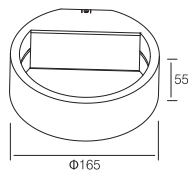

WALL LIGHT

WL611

600LM @ 3000K / CRI 80 / SMD2835

100~240V AC 50/60 Hz, 10W, AREEK, (Dimmable Optional)
Aluminum Wall Light

Packing Information

Carton Dimension: 390X325X360mm
PCS / Carton: 24
Carton G.W.: 12.3kg

Packing Information

Carton Dimension: 520X175X500mm
PCS / Carton: 25
Carton G.W.: 16.7 kg

Surface Finish

Sand White
Sand Grey
Sand Black

Character Optional

| | | | |
|-------------|------------|-----|----------------|
| HIGH CRI | >80 >90 | CCT | 3000K 4000K |
|-------------|------------|-----|----------------|

WALL LIGHT

WL543

330LM @ 3000K / CRI 80 / Bridgelux

110~230V AC 50/60 Hz, 7.5W, AREEK, (Dimmable Optional)
Aluminum Wall Light

Packing Information

Carton Dimension: 520X175X500mm
PCS / Carton: 25
Carton G.W.: 20.7 kg

WALL LIGHT

WL546

IP20

RoHS

560LM @ 3000K / CRI 80 / Bridgelux

110~230V AC 50/60 Hz, 7.5W, AREEK, (Dimmable Optional)
Aluminum Wall Light

Packing Information

Carton Dimension: 185X530X270mm
PCS / Carton: 12
Carton G.W.: 16.6 kg