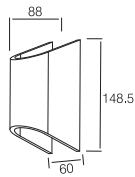

WALL LIGHT

WL611

600LM @ 3000K / CRI 80 / SMD2835

100~240V AC 50/60 Hz, 10W, AREEK, (Dimmable Optional)
Aluminum Wall Light

Packing Information

Carton Dimension: 390X325X360mm
PCS / Carton: 24
Carton G.W.: 12.3kg

WALL LIGHT

WL546

IP20

RoHS

560LM @ 3000K / CRI 80 / Bridgelux

110~230V AC 50/60 Hz, 7.5W, AREEK, (Dimmable Optional)
Aluminum Wall Light

Packing Information

Carton Dimension: 185X530X270mm
PCS / Carton: 12
Carton G.W.: 16.6 kg

WL542

IP54

CE RoHS

330LM @ 3000K / CRI 80 / Bridgelux

110~230V AC 50/60 Hz, 7.5W, AREEK, (Dimmable Optional)
Aluminum Wall Light

Packing Information

Carton Dimension: 520X175X500mm
PCS / Carton: 25
Carton G.W.: 13.2 kg