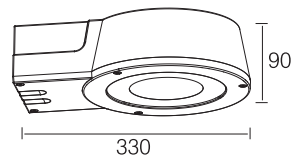

WALL LIGHT

WL545B

2100LM @ 3000K / CRI 80 / Bridgelux

110~230V AC 50/60 Hz, 32W, AREEK, (Dimmable Optional)
Aluminum Wall Light

Packing Information

Carton Dimension: 575X380X440mm
PCS / Carton: 8
Carton G.W.: 17kg

Surface Finish

Sand White
Sand Grey
Sand Black

Character Optional

HIGH CRI	>80 >90		3000K 4000K