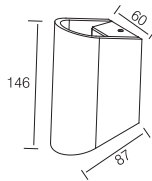

WALL LIGHT

WL541

330LM @ 3000K / CRI 80 / Bridgelux

110~230V AC 50/60 Hz, 7.5W, AREEK, (Dimmable Optional)
Aluminum Wall Light

Packing Information

Carton Dimension: 520X175X500mm
PCS / Carton: 25
Carton G.W.: 16.7 kg

Surface Finish

Sand White
Sand Grey
Sand Black

Character Optional

HIGH CRI	>80 >90	CCT	3000K 4000K