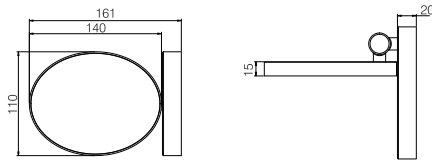

4000K

WALL LIGHT

WL613

900LM @ 3000K / CRI 80 / CITIZEN

100~240V AC 50/60 Hz, 10W, AREEK, (Dimmable Optional)
Aluminum Wall Light

Packing Information

Carton Dimension: 390X325X360mm
PCS / Carton: 24
Carton G.W.: 12.3kg

WALL LIGHT

WL611

600LM @ 3000K / CRI 80 / SMD2835

100~240V AC 50/60 Hz, 10W, AREEK, (Dimmable Optional)
Aluminum Wall Light

Packing Information

Carton Dimension: 390X325X360mm
PCS / Carton: 24
Carton G.W.: 12.3kg