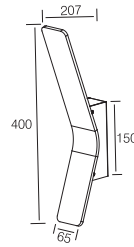

WALL LIGHT

WL544

IP20 CE RoHS

800LM @ 3000K / CRI 80 / Bridgelux

110~230V AC 50/60 Hz, 15W, AREEK, (Dimmable Optional)
Aluminum Wall Light

Packing Information

Carton Dimension: 445X420X320mm
PCS / Carton: 24
Carton G.W.: 10.3kg

Surface Finish

Sand White
Sand Grey
Sand Black

Character Optional

HIGH CRI	>80 >90		3000K 4000K