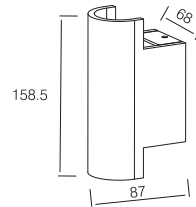

WALL LIGHT

WL611

600LM @ 3000K / CRI 80 / SMD2835

100~240V AC 50/60 Hz, 10W, AREEK, (Dimmable Optional)
Aluminum Wall Light

Packing Information

Carton Dimension: 390X325X360mm
PCS / Carton: 24
Carton G.W.: 12.3kg

Packing Information

Carton Dimension: 520X175X500mm
PCS / Carton: 25
Carton G.W.: 16.7 kg

Surface Finish

Sand White
Sand Grey
Sand Black

Character Optional

| | | | |
|-------------|------------|-----|----------------|
| HIGH CRI | >80 >90 | CCT | 3000K 4000K |
|-------------|------------|-----|----------------|

WALL LIGHT

WL543

330LM @ 3000K / CRI 80 / Bridgelux

110~230V AC 50/60 Hz, 7.5W, AREEK, (Dimmable Optional)
Aluminum Wall Light

Packing Information

Carton Dimension: 520X175X500mm
PCS / Carton: 25
Carton G.W.: 20.7 kg

WALL LIGHT

WL546

IP20

RoHS

560LM @ 3000K / CRI 80 / Bridgelux

110~230V AC 50/60 Hz, 7.5W, AREEK, (Dimmable Optional)
Aluminum Wall Light

Packing Information

Carton Dimension: 185X530X270mm
PCS / Carton: 12
Carton G.W.: 16.6 kg