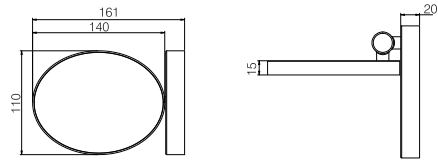

4000K

WALL LIGHT

WL613

900LM @ 3000K / CRI 80 / CITIZEN

100~240V AC 50/60 Hz, 10W, AREEK, (Dimmable Optional)
Aluminum Wall Light

Packing Information

Carton Dimension: 390X325X360mm
PCS / Carton: 24
Carton G.W.: 12.3kg