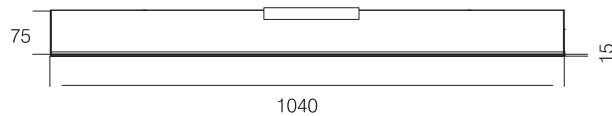

WALL LIGHT

WL572

980LM @ 3000K / CRI 80 / EVERLIGHT

110~230V AC 50/60 Hz, 20W, AREEK, (Dimmable Optional)
Aluminum Wall Light

Packing Information

Carton Dimension: 1115X355X205mm
PCS / Carton: 12
Carton G.W.: 12.9 kg