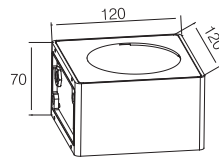

WALL LIGHT

WL537

160LM @ 3000K / CRI 80 / CREE

110~230V AC 50/60 Hz, 8W, AREEK, (Dimmable Optional)
Aluminum Wall Light

Packing Information

Carton Dimension: 395X395X170mm
PCS / Carton: 12
Carton G.W.: 12.8 kg

Surface Finish

Sand White
Sand Grey
Sand Black

Character Optional

HIGH CRI	>80 >90		3000K 4000K