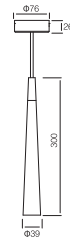

PENDANT LIGHT