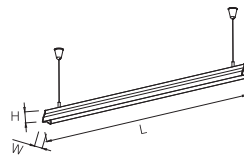

PENDANT LIGHT

KF1012A / KF1012B

IP20 CE RoHS

Flux @ 3000K / CRI 80 / 112° / EVERLIGHT

110~230V AC 50/60Hz, AREEK, (Dimmable Optional)
Aluminum Pendant Light

Model	Power	Flux	L X W X H	Carton Dimension	PCS/carton	GW
KF1012A	18W	1200lm	1190X52X56 mm	1220X240X200mm	12	22 kg
KF1012B	27W	1700lm	1750X52X56 mm	1770X240X200mm	12	33 kg

Surface Finish

Trim Finish
Sand White
Sand Grey
Sand Black

Character Optional