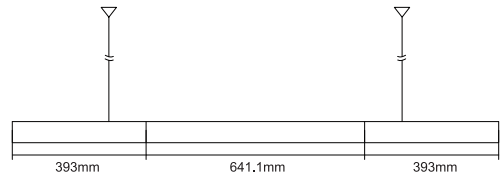

PENDANT LIGHT

KF1055

IP20 CE RoHS

2048LM @ 3000K / CRI 80 / 110° / LUMENMAX

220~240V AC 50/60 Hz, 36W, AREEK, (Dimmable Optional)
Aluminum Linear Pendant Light

Packing Information

Carton Dimension: 1165X320X230mm
PCS/Carton: 4
Carton G.W.: 17.3 kg

Surface Finish

Sand White
Sand Grey
Sand Black

Character Optional