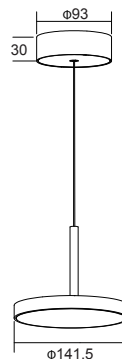

PENDANT LIGHT