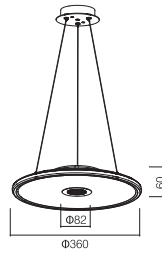

Carton Dimension: 785X450X430mm
PCS / Carton: 50
Carton G.W.: 20 kg

Surface Finish

 White  Blue  Green  Yellow  Pink

Character Optional

					
---	--	---	---	---	---

PENDANT LIGHT

KF1015

2500LM @ 3000K / CRI 80 / 110° / Bridgelux + EVERLIGHT