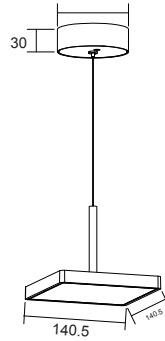

PENDANT LIGHT