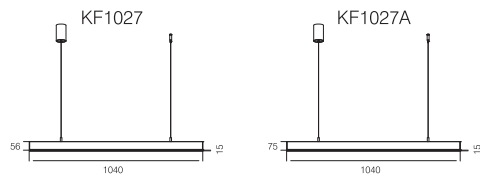

PENDANT LIGHT

KF1027 / KF1027A

IP20

CE RoHS

950LM @ 3000K / CRI 80 / 76° / EVERLIGHT

110~230V AC 50/60 Hz, 37W, AREEK, (Dimmable Optional)
Aluminum Pendant Light

Packing Information

Carton Dimension: 1115X355X205mm
PCS / Carton: 12
Carton G.W.: 13 kg

Surface Finish

Sand White
Sand Grey
Sand Black

Character Optional