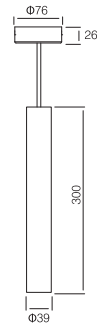

PENDANT LIGHT