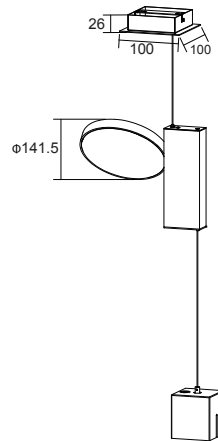

PENDANT LIGHT

KF1057

1084.1LM @ 3000K / CRI 80 / 38.1° / CITZIEN

220~240V AC 50/60 Hz, 12W, Global, (Dimmable Optional)
Aluminum Pendant Light
Adaptor Driver Inside

Surface Finish

Sand White
Sand Grey
Sand Black

Character Optional

	>80		3000K 4000K		38.1°