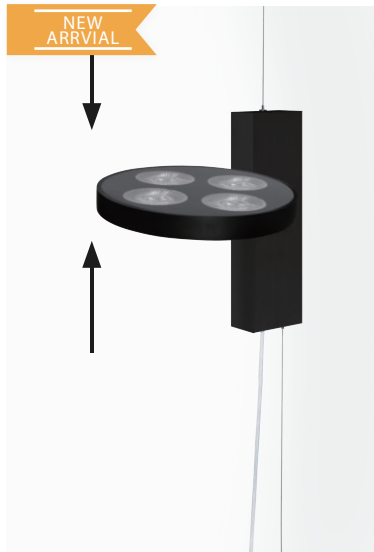

PENDANT LIGHT

KF1057

1084.1LM @ 3000K / CRI 80 / 38.1° / CITZIEN

220~240V AC 50/60 Hz, 12W, Global, (Dimmable Optional)
Aluminum Pendant Light
Adaptor Driver Inside

Surface Finish

Sand White
Sand Grey
Sand Black

Character Optional

	>80		3000K 4000K		38.1°