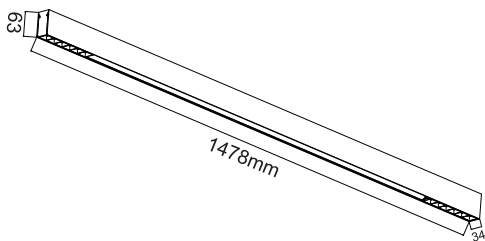

PENDANT LIGHT

KF1054

1726LM @ 3000K / CRI 80 / 76° / EVERLIGHT

220~240V AC 50/60 Hz, 60W, AREEK, (Dimmable Optional)
Aluminum Linear Pendant Light

Packing Information

Carton Dimension: 1115X355X205mm
PCS / Carton: 12
Carton G.W.: 13 kg

Surface Finish

Sand White
Sand Grey
Sand Black

Character Optional