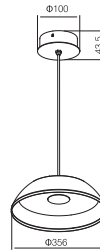

PENDANT LIGHT