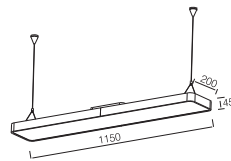

PENDANT LIGHT