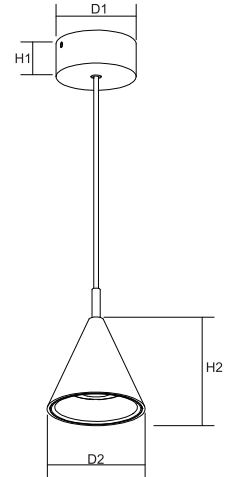

PENDANT LIGHT

SL372 / SL373 / SL374 RoHS

FLUX @ 3000K / CRI 80 / CITIZEN

100~240V AC 50/60 Hz, AREEK, (Dimmable Optional)
Aluminum Pendant Light

Model	Power	Flux	D1 X H1 X D2 X H2
SL372	5W	1400lm	Φ80X35XΦ74X85mm
SL373	10W	1400lm	Φ80X35XΦ95X98mm
SL374	20W	1400lm	Φ100X43.5XΦ138X135mm

Surface Finish

Sand White
Sand Grey
Sand Black

Character Optional

HIGH CRI	>80 >90	CCT	3000K 4000K	BEAM	34° 40° 41°