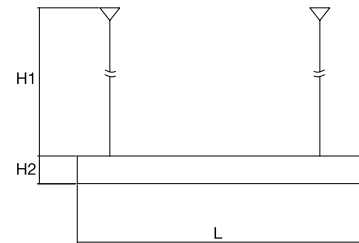

PENDANT LIGHT