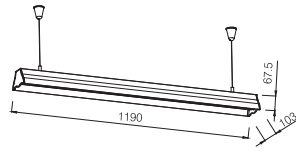

PENDANT LIGHT