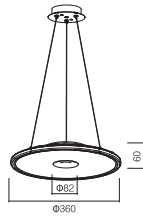

PENDANT LIGHT