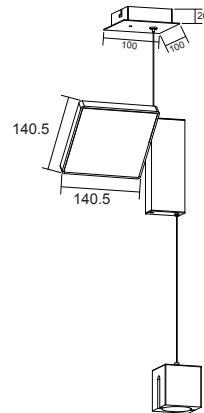

Packing Information

Carton Dimension: 1165X320X230mm
PCS/Carton: 4
Carton G.W.: 17.3 kg

Surface Finish

Sand White
Sand Grey
Sand Black

Character Optional

PENDANT LIGHT

SL388   

1084.1LM @ 3000K / CRI 80 / 38.1° / CITZIEN