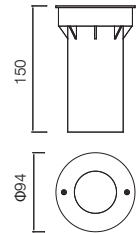

### Standard Mechanical Parameters

MAIN BODY MATERIAL: S.STEEL  
SURFACE FINISH: MW RAL 9016  
IP: 68<sup>™</sup>  
OVERALL DIMENSION: Ø94XH150MM