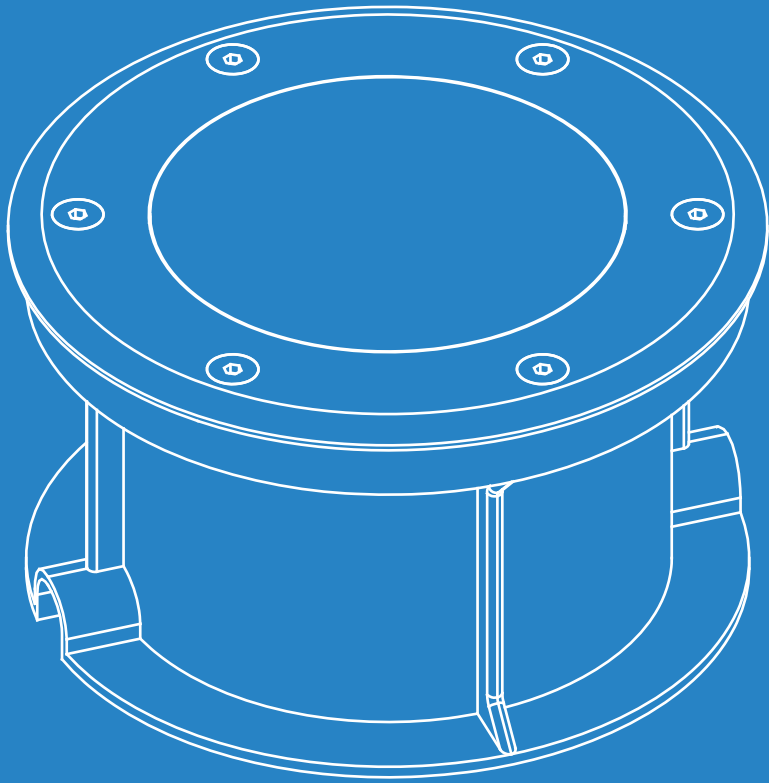

OUTDOOR LIGHT