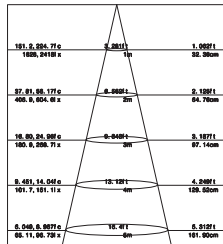

Photometric files for other CCT & beam are available

Standard Packing Information

CARTON BOX: 370X370X275MM
PCS/CARTON: 18 PCS
CARTON G.W.: 14.1KG