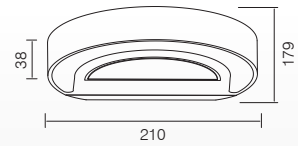

Standard Mechanical Parameters

MAIN BODY MATERIAL: ALUMINIUM DIE-CASTING
SURFACE FINISH: MW RAL 9016
IP: 65
OVERALL DIMENSION: 210X179XH38MM

Standard Optical & Electrical Characteristics

LED BRAND: PUSISAT
INPUT: 220-240V AC 50/60HZ
CCT: 3000K
CRI: > 80
LED OUTPUT: 540LM
SYSTEM OUTPUT: 430LM
LED POWER: 8W
SYSTEM POWER: 10W
BEAM: 90°