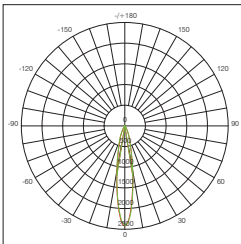

### Standard Optical & Electrical Characteristics

LED BRAND: EVERLIGHT  
 DRIVER BRAND: AREEK  
 INPUT: 110-230V AC 50/60HZ  
 CCT: 3000K  
 CRI: > 80  
 LED OUTPUT: 240LM  
 SYSTEM OUTPUT: 195LM  
 LED POWER: 6W  
 SYSTEM POWER: 9W  
 BEAM: 18°