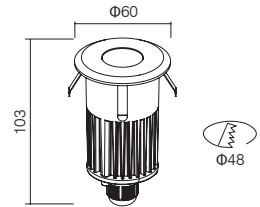

Standard Mechanical Parameters

MAIN BODY MATERIAL: ALUMINIUM DIE-CASTING
SURFACE FINISH: MW RAL 9016
IP: 65
OVERALL DIMENSION: $\Phi 60 \times H 103 \text{MM}$

Standard Optical & Electrical Characteristics

LED BRAND: EVERLIGHT
DRIVER BRAND: AREEK
INPUT: 110-230V AC 50/60HZ
CCT: 3000K
CRI: > 70
LED OUTPUT: 87LM
SYSTEM OUTPUT: 70 LM
LED POWER: 3W
SYSTEM POWER: 3W
BEAM: 19°