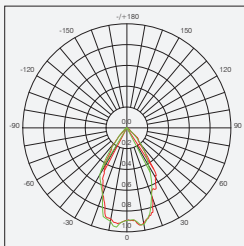

### Standard Optical & Electrical Characteristics

LED BRAND: EVERLIGHT  
 DRIVER BRAND: AREEK  
 INPUT: 110-230V AC 50/60HZ  
 CCT: 3000K  
 CRI: > 70  
 LED OUTPUT: 87LM  
 SYSTEM OUTPUT: 70 LM  
 LED POWER: 3W  
 SYSTEM POWER: 3W  
 BEAM: 19°