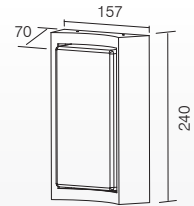

Standard Mechanical Parameters

MAIN BODY MATERIAL: ALUMINIUM DIE-CASTING
SURFACE FINISH: MW RAL 9016
IP: 65
OVERALL DIMENSION: 70X157XH240MM

Standard Optical & Electrical Characteristics

LED BRAND: PUSISAT
INPUT: 220-240V AC 50/60HZ
CCT: 3000K
CRI: > 80
LED OUTPUT: 310LM
SYSTEM OUTPUT: 250LM
LED POWER: 8W
SYSTEM POWER: 10W
BEAM: 120°