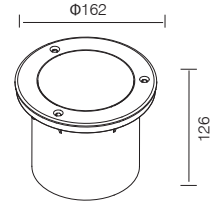

Trim Finish Optional:

- ☐ Matte White RAL 9016
- ☐ Matte Grey RAL 9006
- ☒ Matte Black RAL 9005

Standard Mechanical Parameters

MAIN BODY MATERIAL: ALUMINIUM DIE-CASTING
SURFACE FINISH: MW RAL 9016
IP: 65
OVERALL DIMENSION: $\Phi 162 \times H126 \text{MM}$

Standard Optical & Electrical Characteristics

LED BRAND: NICHIA
DRIVER BRAND: AREEK
INPUT: 230V AC 50/60HZ
CCT: 3000K
CRI: > 80
BEAM: 49°