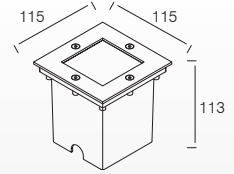

Trim Finish Optional:

- ☐ Matte White RAL 9016
- ☐ Matte Grey RAL 9006
- ☒ Matte Black RAL 9005

Standard Mechanical Parameters

MAIN BODY MATERIAL: ALUMINIUM DIE-CASTING
SURFACE FINISH: MW RAL 9016
IP: 65

Standard Optical & Electrical Characteristics

LED BRAND: NICHIA
DRIVER BRAND: AREEK
INPUT: 110-230V AC 50/60HZ
CCT: 6000K
CRI: > 70