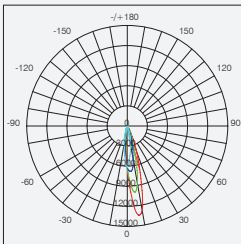

### Standard Optical & Electrical Characteristics

LED BRAND: NICHIA  
 DRIVER BRAND: AREEK  
 INPUT: 110-230V AC 50/60HZ  
 CCT: 6000K  
 CRI: > 80  
 LED OUTPUT: 1950LM  
 SYSTEM OUTPUT: 1560LM  
 LED POWER: 16W  
 SYSTEM POWER: 18W  
 BEAM: 17°