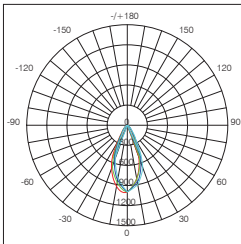

KT523-14W-3000K-49°