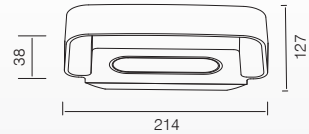

### Standard Mechanical Parameters

MAIN BODY MATERIAL: ALUMINIUM DIE-CASTING  
 SURFACE FINISH: MW RAL 9016  
 IP: 65  
 OVERALL DIMENSION: 214X38XH127MM