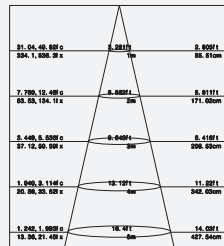

Photometric files for other CCT & beam are available

ITEM NO.	LED POWER	SYSTEM POWER	LED OUTPUT	SYSTEM OUTPUT	CARTON SIZE	PCS/CTN	G.W.
KT521-6W	6LM	8W	410LM	333LM	355X180X440MM	6	8KG
KT521-9W	9LM	12W	450LM	365LM	355X180X440MM	6	8KG