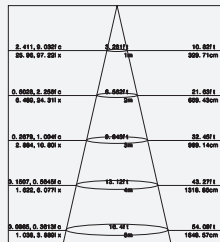

Photometric files for other CCT & beam are available

Standard Packing Information

CARTON BOX: 330X415X400MM
PCS/CARTON: 10 PCS
CARTON G.W.: 12.5KG