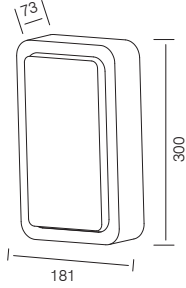

OUT DOOR LIGHT

WL563