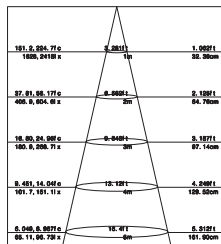

Photometric files for other CCT & beam are available

Standard Packing Information

CARTON BOX: 445X285X395MM
PCS/CARTON: 6 PCS
CARTON G.W.: 3 KG