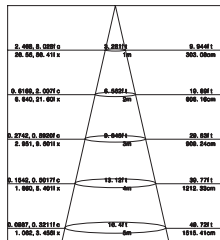

Photometric files for other CCT & beam are available

Standard Packing Information

CARTON BOX: 520X325X420MM
PCS/CARTON: 20 PCS
CARTON G.W.: 17.8KG