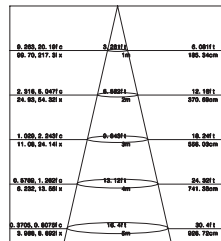

Photometric files for other CCT & beam are available

Standard Packing Information

CARTON BOX: 465X245X395MM
PCS/CARTON: 20 PCS
CARTON G.W.: 17.6KG