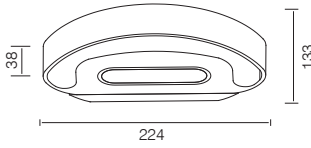

OUT DOOR LIGHT

WL559

Trim Finish Optional:

- ☐ Matte White RAL 9016
- ☐ Matte Grey RAL 9006
- ☒ Matte Black RAL 9005

HIGH CRI	>80 >90	CCT	3000K 4000K	BEAM	70°

Standard Mechanical Parameters

MAIN BODY MATERIAL: ALUMINIUM DIE-CASTING
SURFACE FINISH: MW RAL9016
IP: 65
OVERALL DIMENSION: 224X133H38MM

Standard Optical & Electrical Characteristics

LED BRAND: PUSISAT
INPUT: 220-240V AC 50/60HZ
CCT: 3000K
CRI: > 80
LED OUTPUT: 250LM
SYSTEM OUTPUT: 200LM
LED POWER: 7W
SYSTEM POWER: 9W
BEAM: 70°