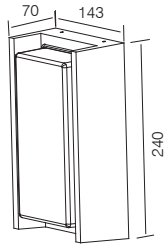

OUT DOOR LIGHT

WL561

Trim Finish Optional:

- ☐ Matte White RAL 9016
- ☐ Matte Grey RAL 9006
- ☒ Matte Black RAL 9005