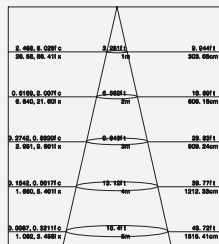

Photometric files for other CCT & beam are available

Standard Packing Information

CARTON BOX: 520X325X420MM
PCS/CARTON: 20 PCS
CARTON G.W.: 17.5KG