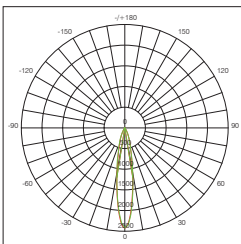

KT546-8W-3000K-41°