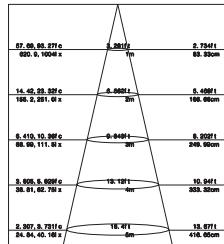

Photometric files for other CCT & beam are available

ITEM NO.	LED POWER	SYSTEM POWER	LED OUTPUT	SYSTEM OUTPUT	BEAM	CARTON SIZE	PCS/CTN	G.W.
KT543	12W	14W	260LM	210LM	49°	365X365X420MM	12	19.2KG
KT545	4W	5W	750LM	600LM	40°	375X255X390MM	18	20.3G