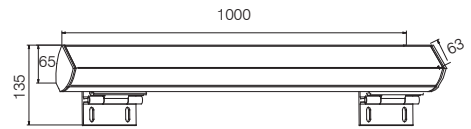

Standard Mechanical Parameters

MAIN BODY MATERIAL: ALUMINIUM
SURFACE FINISH: MW RAL 9016
IP: 65
OVERALL DIMENSION: $\Phi 1000 \times H 135 \text{MM}$

Standard Optical & Electrical Characteristics

LED BRAND: NICHIA
DRIVER BRAND: AREEK
INPUT: 110-230V AC 50/60HZ
CCT: 6000K
CRI: > 80
LED OUTPUT: 1950LM
SYSTEM OUTPUT: 1560LM
LED POWER: 16W
SYSTEM POWER: 18W
BEAM: 17°