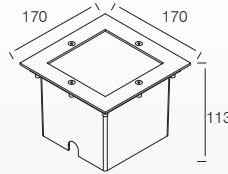

Trim Finish Optional:

- ☐ Matte White RAL 9016
- ☐ Matte Grey RAL 9006
- ☒ Matte Black RAL 9005

Standard Mechanical Parameters

MAIN BODY MATERIAL: ALUMINIUM DIE-CASTING
SURFACE FINISH: MW RAL 9016
IP: 65

Standard Optical & Electrical Characteristics

LED BRAND: NICHIA
DRIVER BRAND: AREEK
INPUT: 110-230V AC 50/60HZ
CCT: 6000K
CRI: > 70