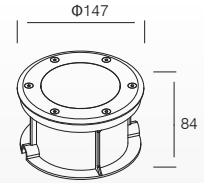

Trim Finish Optional:

- ☐ Matte White RAL 9016
- ☐ Matte Grey RAL 9006
- ☒ Matte Black RAL 9005

Standard Mechanical Parameters

MAIN BODY MATERIAL: ALUMINIUM DIE-CASTING
SURFACE FINISH: MW RAL 9016
IP: 67
OVERALL DIMENSION: $\Phi 147 \times H 84 \text{MM}$

Standard Optical & Electrical Characteristics

LED BRAND: NICHIA
DRIVER BRAND: AREEK
INPUT: 110-230V AC 50/60HZ
CCT: 3000K
CRI: > 80
LED OUTPUT: 420LM
SYSTEM OUTPUT: 340LM
LED POWER: 6W
SYSTEM POWER: 8W
BEAM: 41°