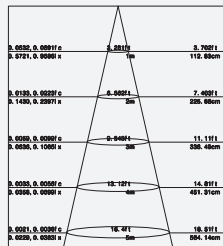

Photometric files for other CCT & beam are available

Standard Packing Information

CARTON BOX: 300X290X350MM
PCS/CARTON: 24 PCS
CARTON G.W.: 10.8KG